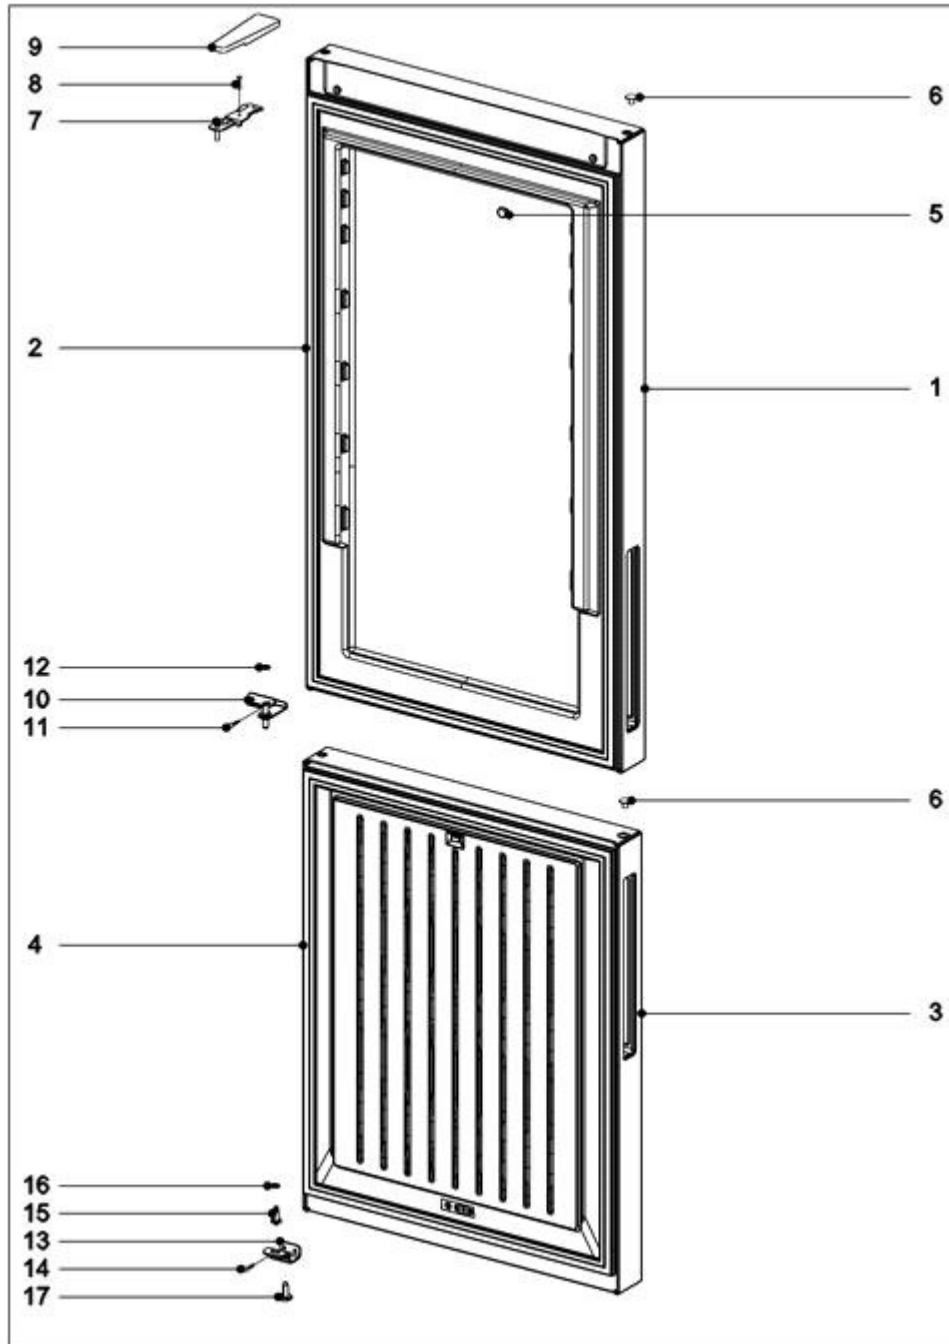

017 Freezer section Interior

163607

Fridge/freezer combinations
KFN 28133 D edt/cs (KFN28133D)

EN/United Kingdom

13.03.2020

© Miele & Cie. KG 2020

020 Door

163616