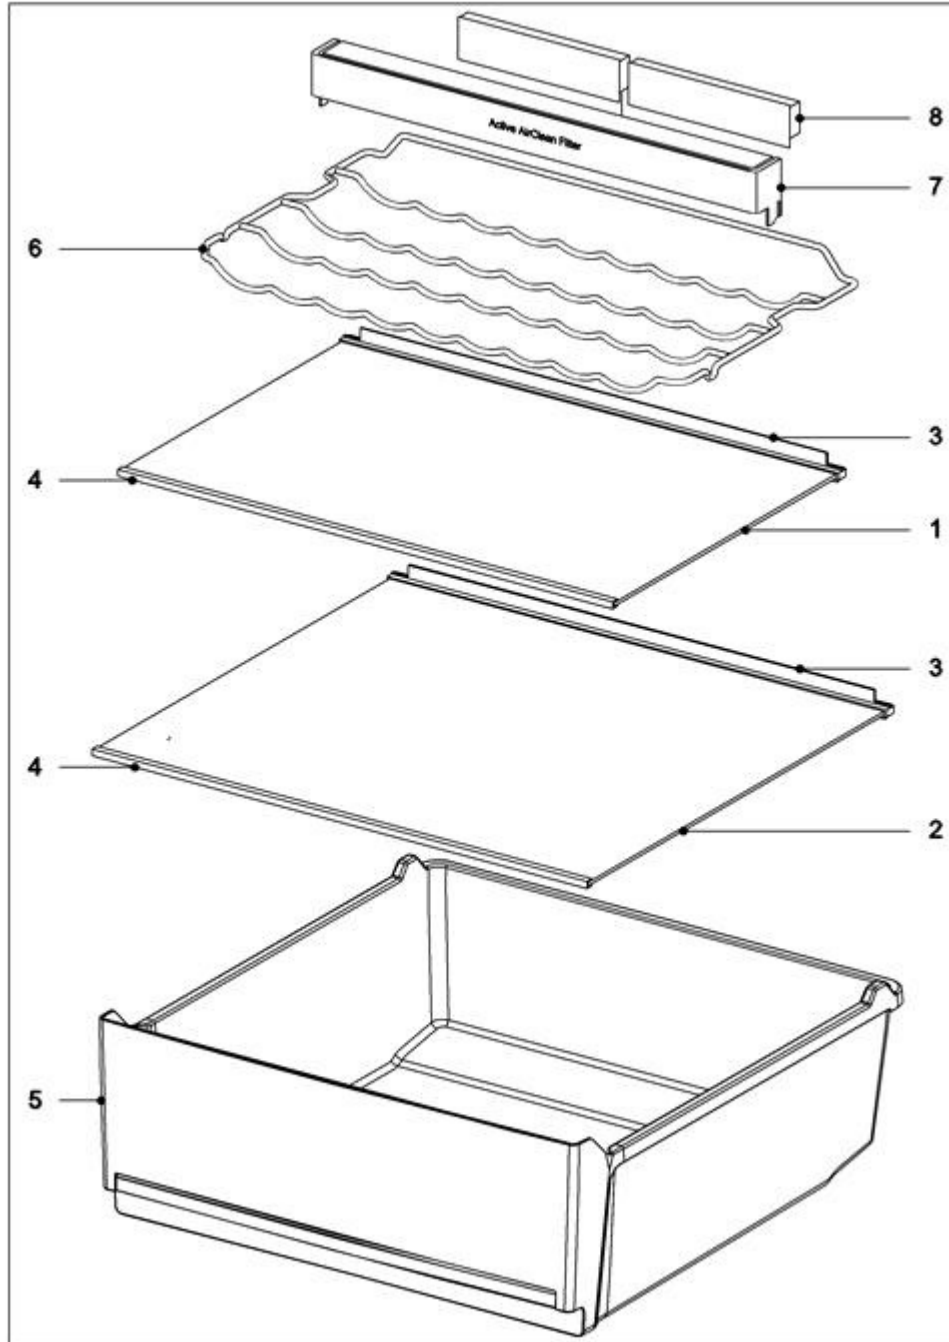

Fridge/freezer combinations
KFN 28133 D edt/cs (KFN28133D)

EN/United Kingdom

13.03.2020

© Miele & Cie. KG 2020

010 Casing

163613

Fridge/freezer combinations
KFN 28133 D edt/cs (KFN28133D)

EN/United Kingdom

13.03.2020

© Miele & Cie. KG 2020

012 Fridge section Interior

163606

Fridge/freezer combinations
KFN 28133 D edt/cs (KFN28133D)

EN/United Kingdom

13.03.2020

© Miele & Cie. KG 2020