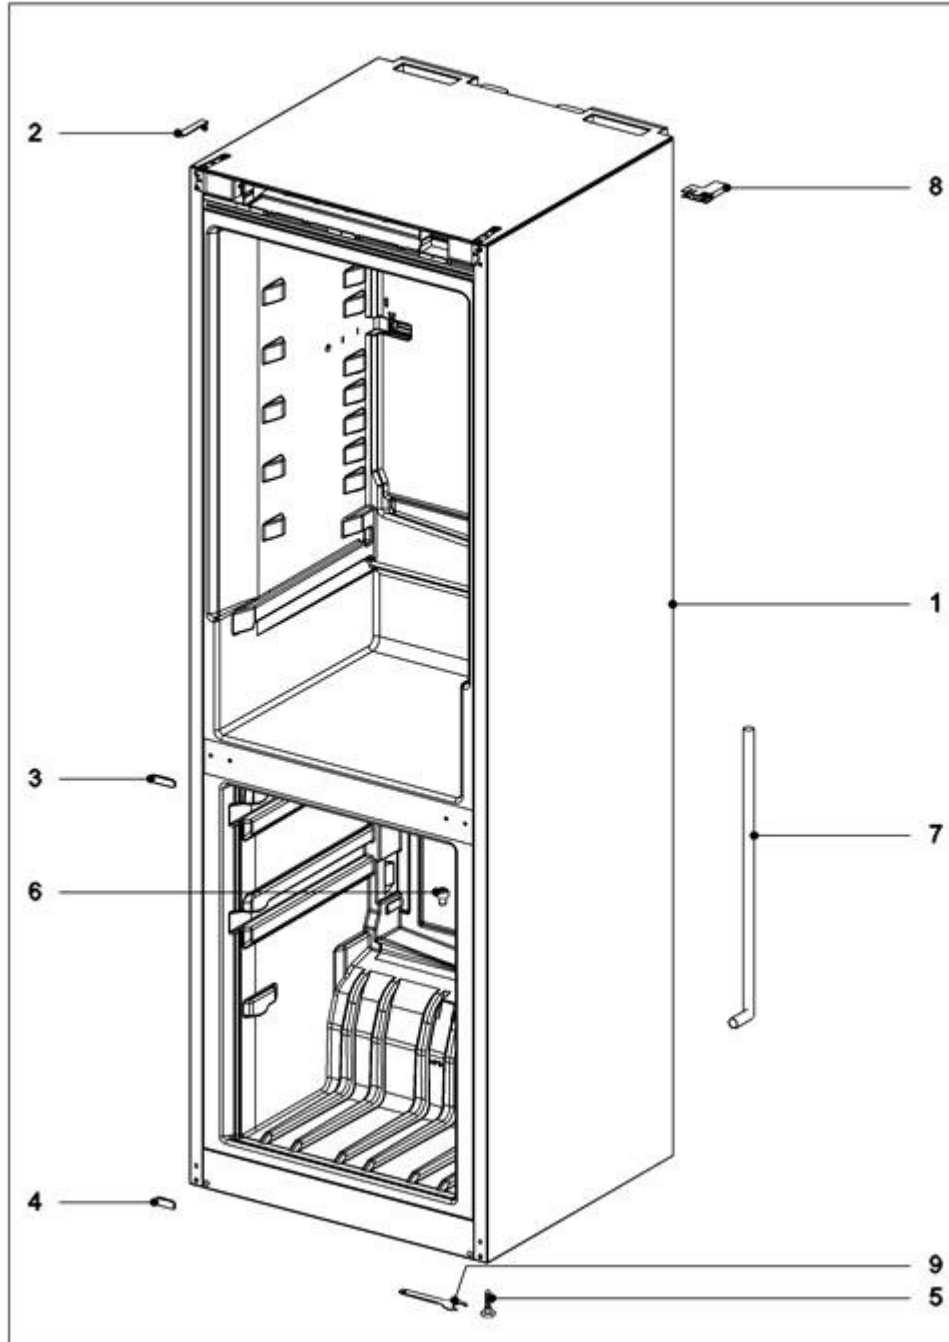

Fridge/freezer combinations
KFN 28133 D edt/cs (KFN28133D)

EN/United Kingdom

13.03.2020

© Miele & Cie. KG 2020

010 Casing

163613

Fridge/freezer combinations
KFN 28133 D edt/cs (KFN28133D)

EN/United Kingdom

13.03.2020

© Miele & Cie. KG 2020

012 Fridge section Interior

163606

Fridge/freezer combinations
KFN 28133 D edt/cs (KFN28133D)

EN/United Kingdom

13.03.2020

© Miele & Cie. KG 2020