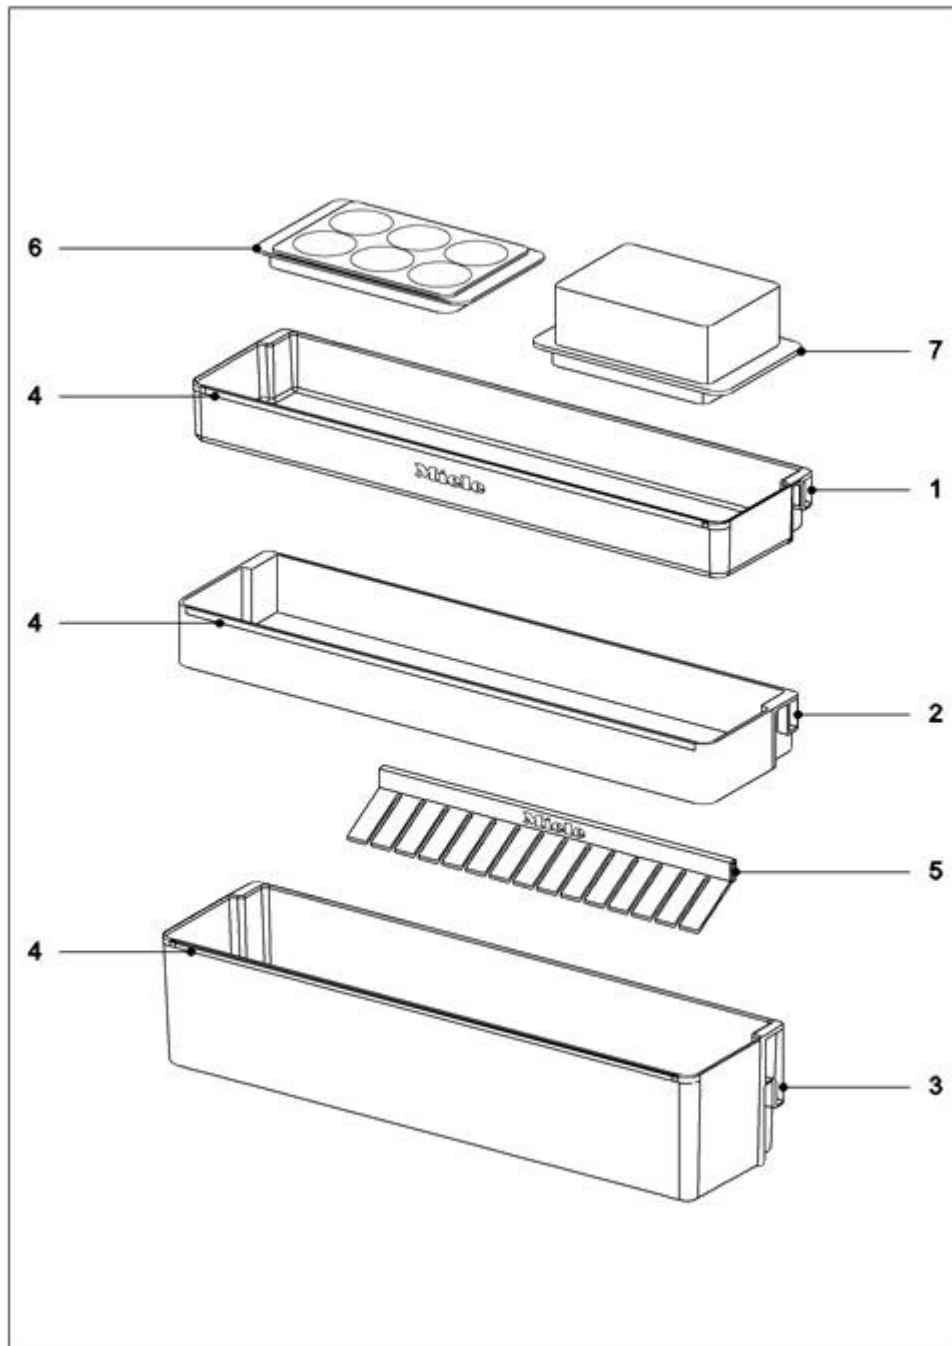

022 Storage (tray)

158559