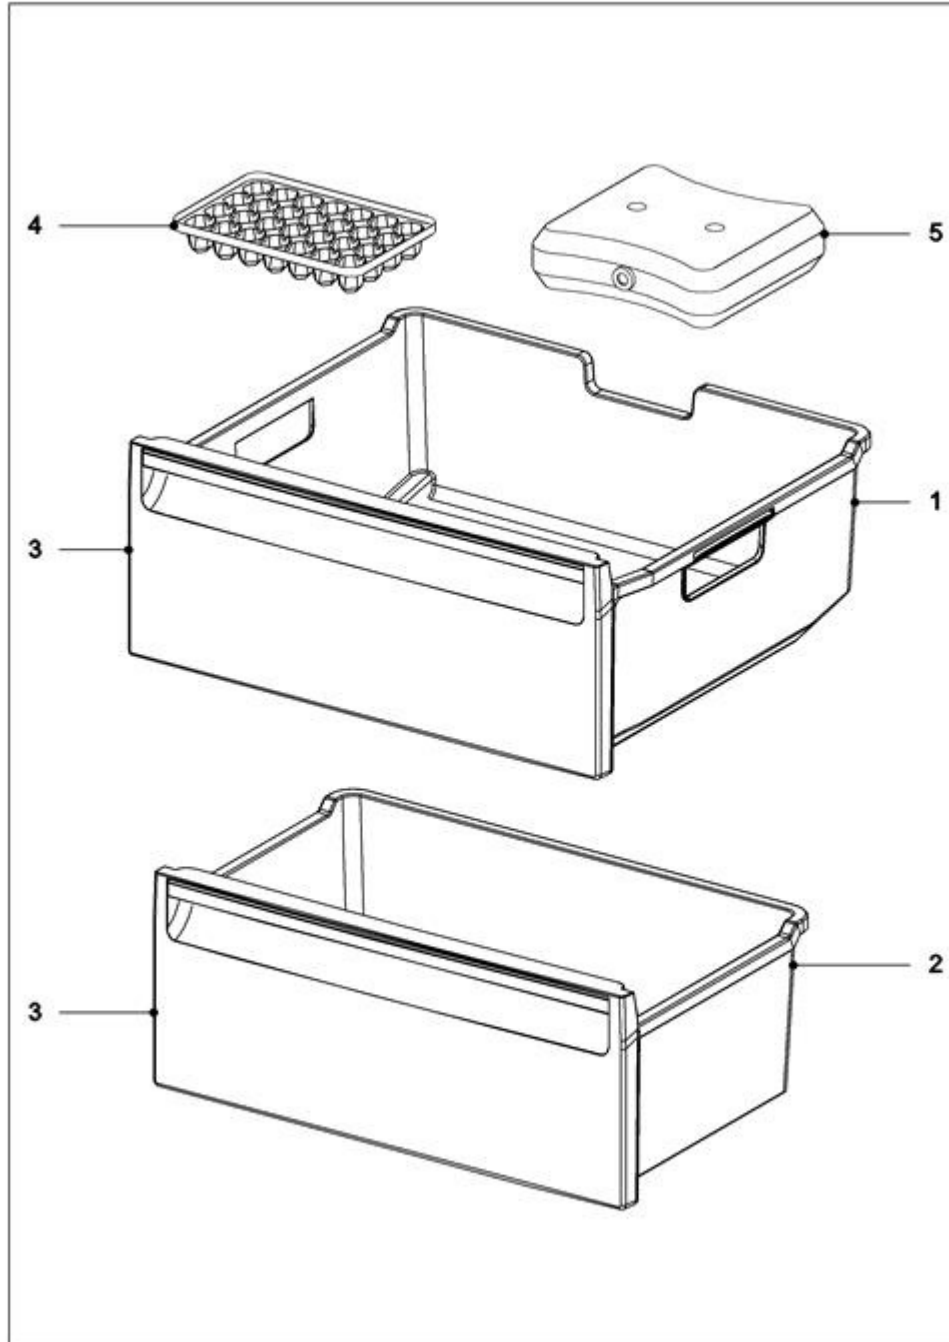

Fridge/freezer combinations
KFN 28133 D edt/cs (KFN28133D)

EN/United Kingdom

13.03.2020

© Miele & Cie. KG 2020

017 Freezer section Interior

163607