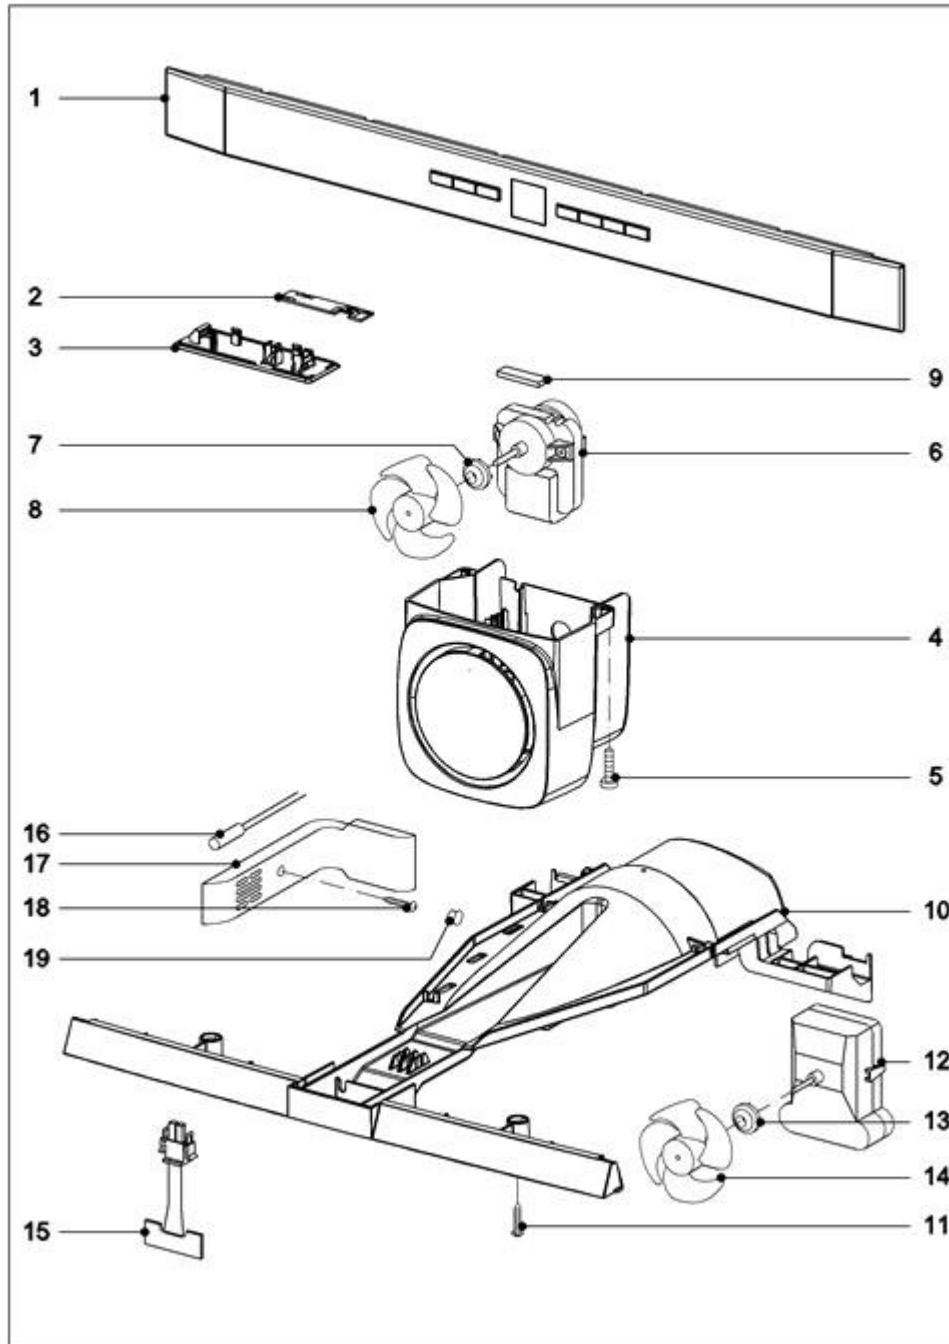

032 Electrical components

163611