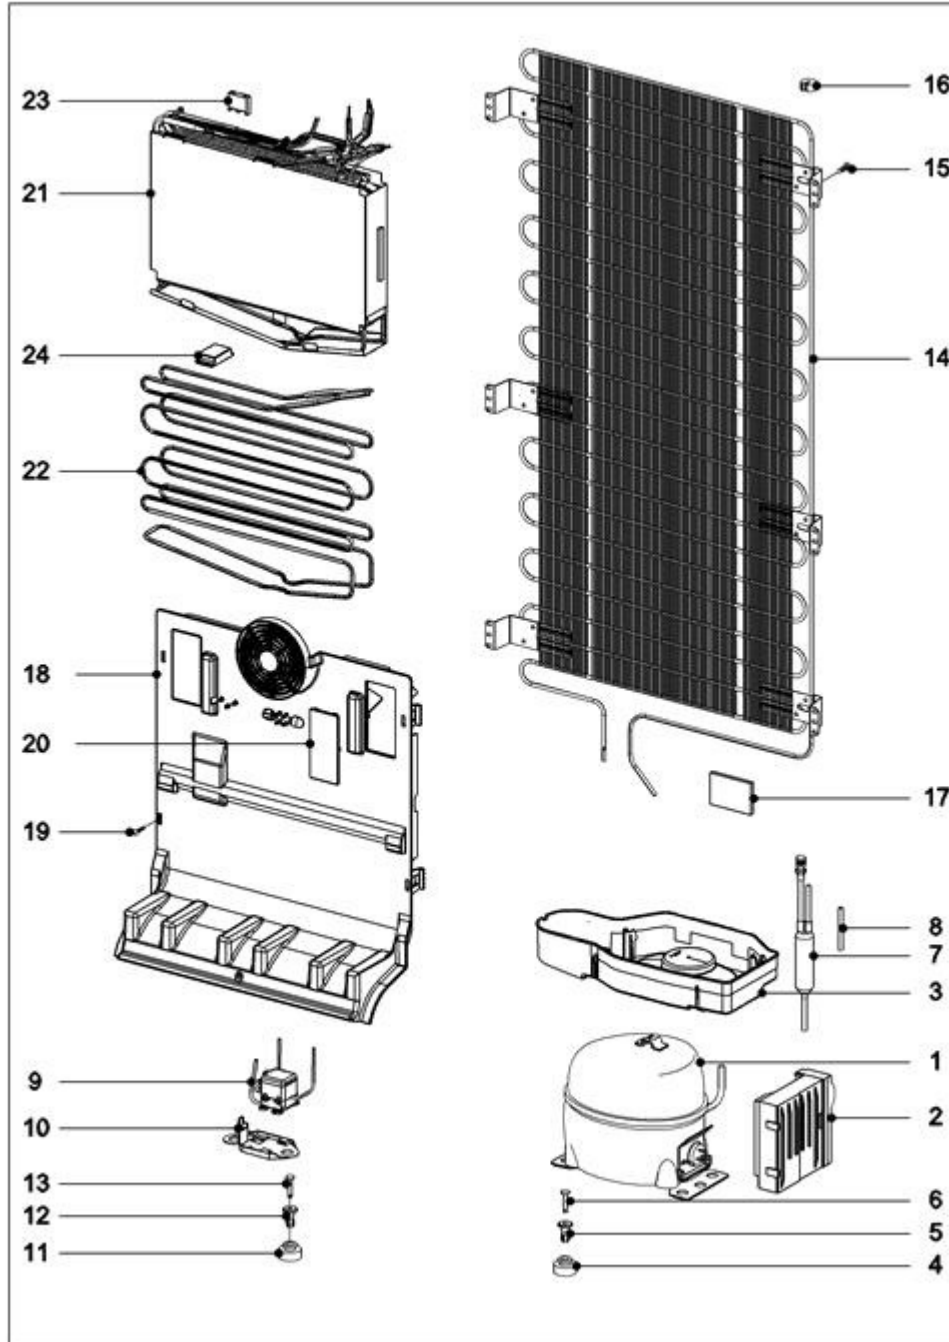

022 Storage (tray)

158559

Fridge/freezer combinations
KFN 28133 D edt/cs (KFN28133D)

EN/United Kingdom

13.03.2020

© Miele & Cie. KG 2020

030 Refrigeration technology

163610