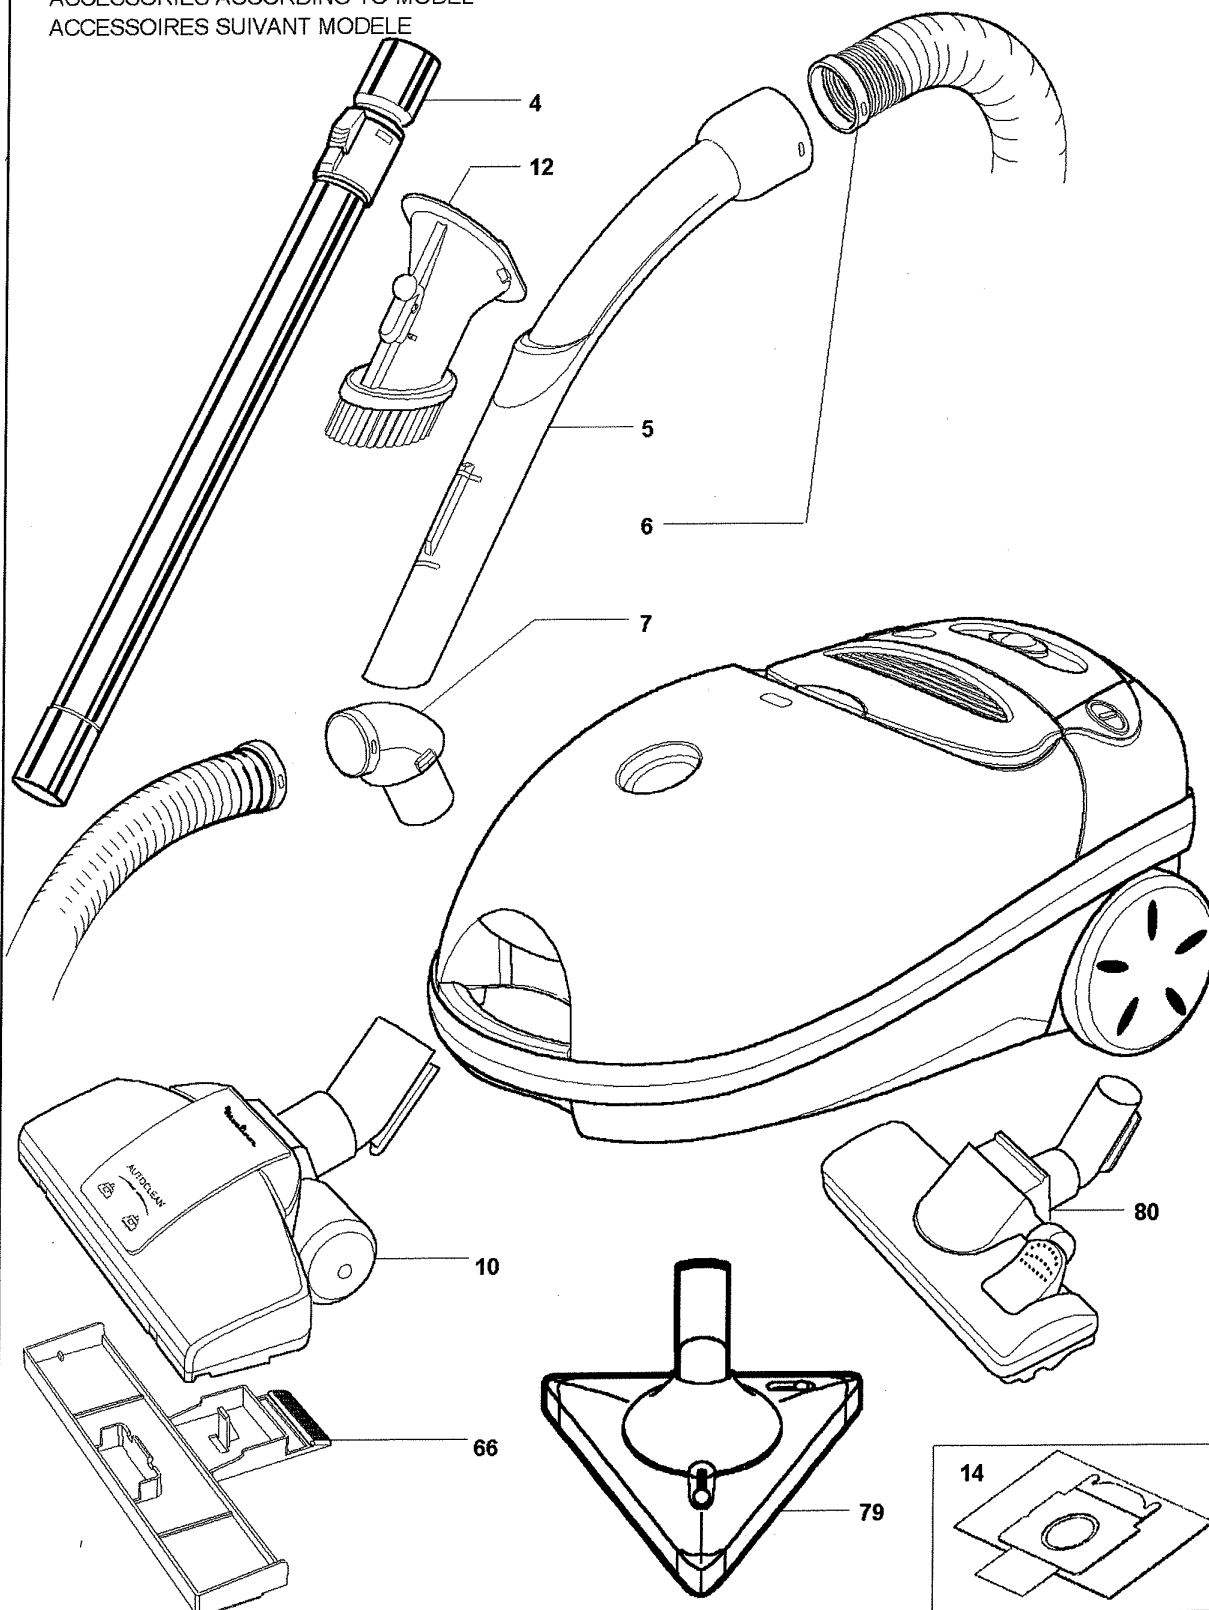

WMO 74

Moulinex

07-98 D 1/3

TYPE: CL5 0

ACL521

Blau

POWERCLASS

ACCESSORIES ACCORDING TO MODEL
ACCESSOIRES SUIVANT MODELE