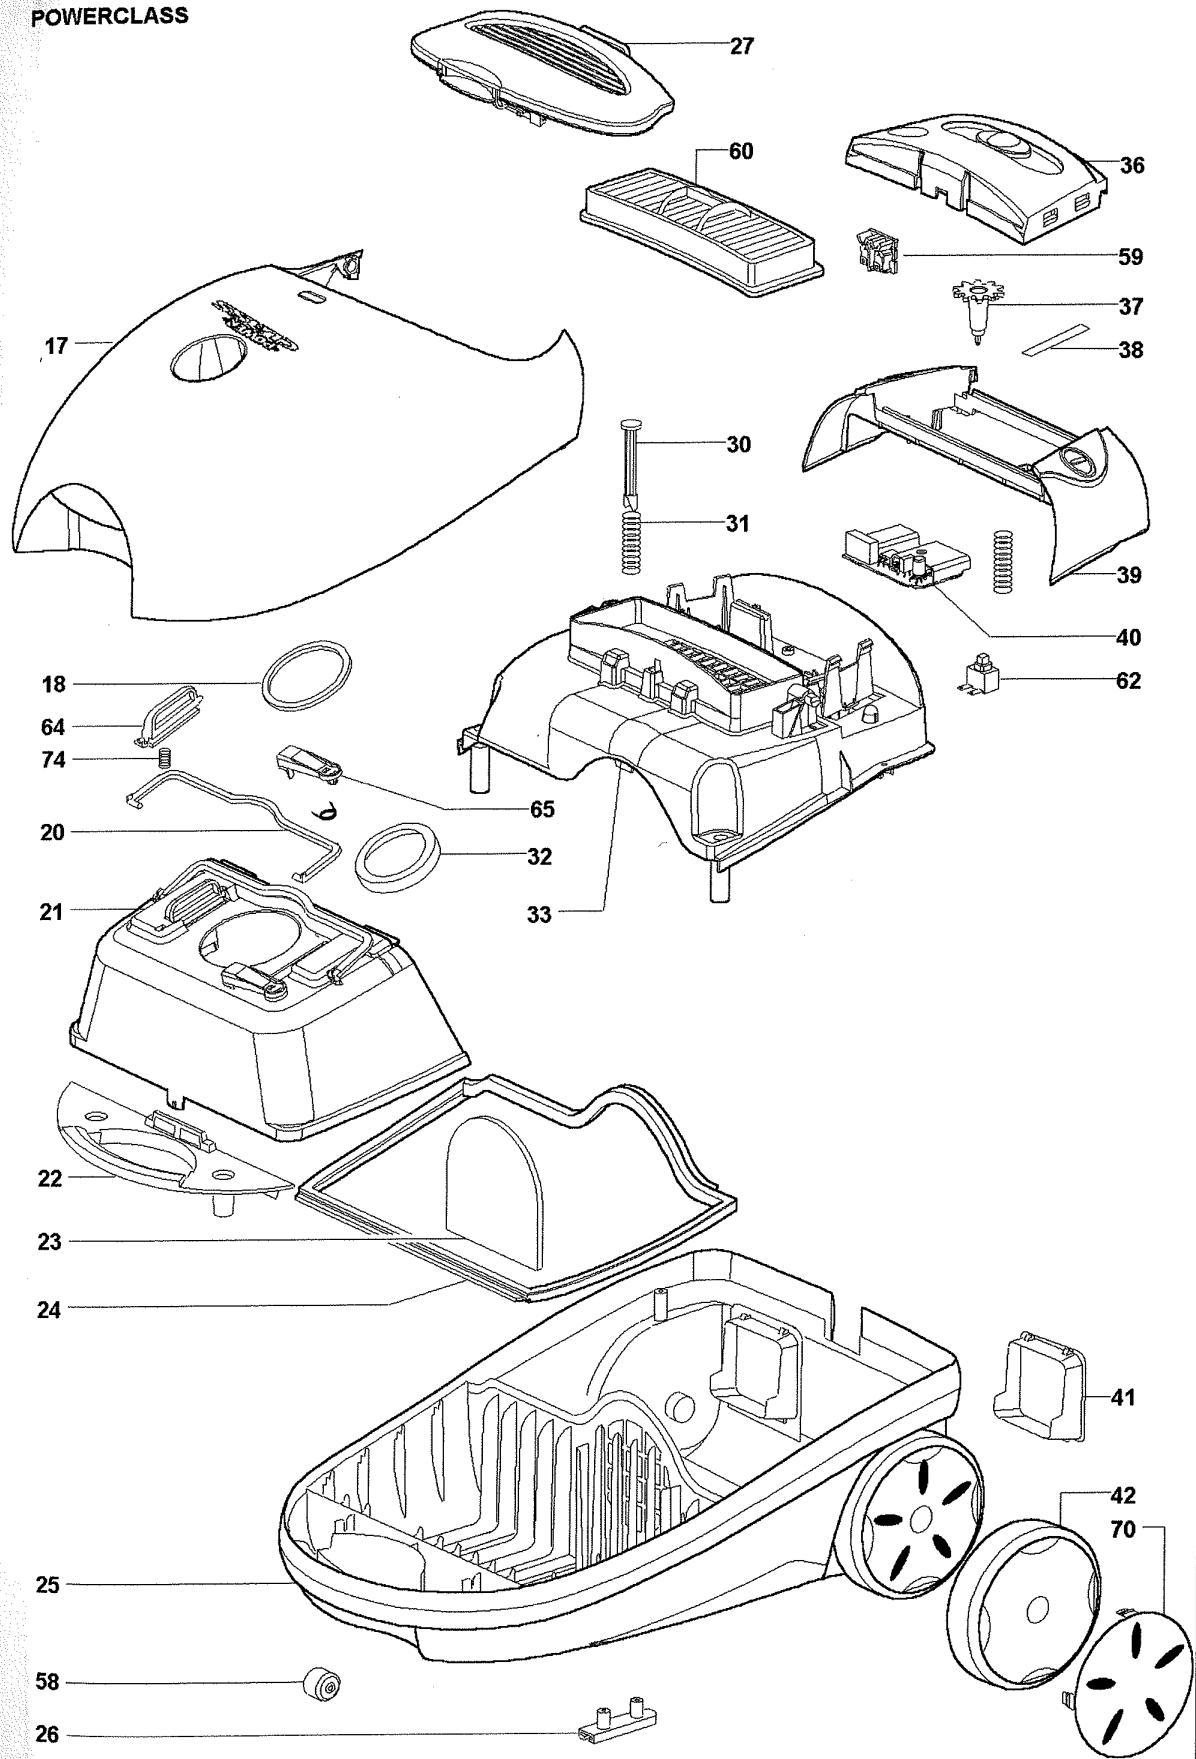

WMO 74

Moulinex

07-98 D 1/3

TYPE: CL5 0

ACL521

Blau

POWERCLASS

ACCESSORIES ACCORDING TO MODEL
ACCESSOIRES SUIVANT MODELE

POWERCLASS

TYPE: CL5 0