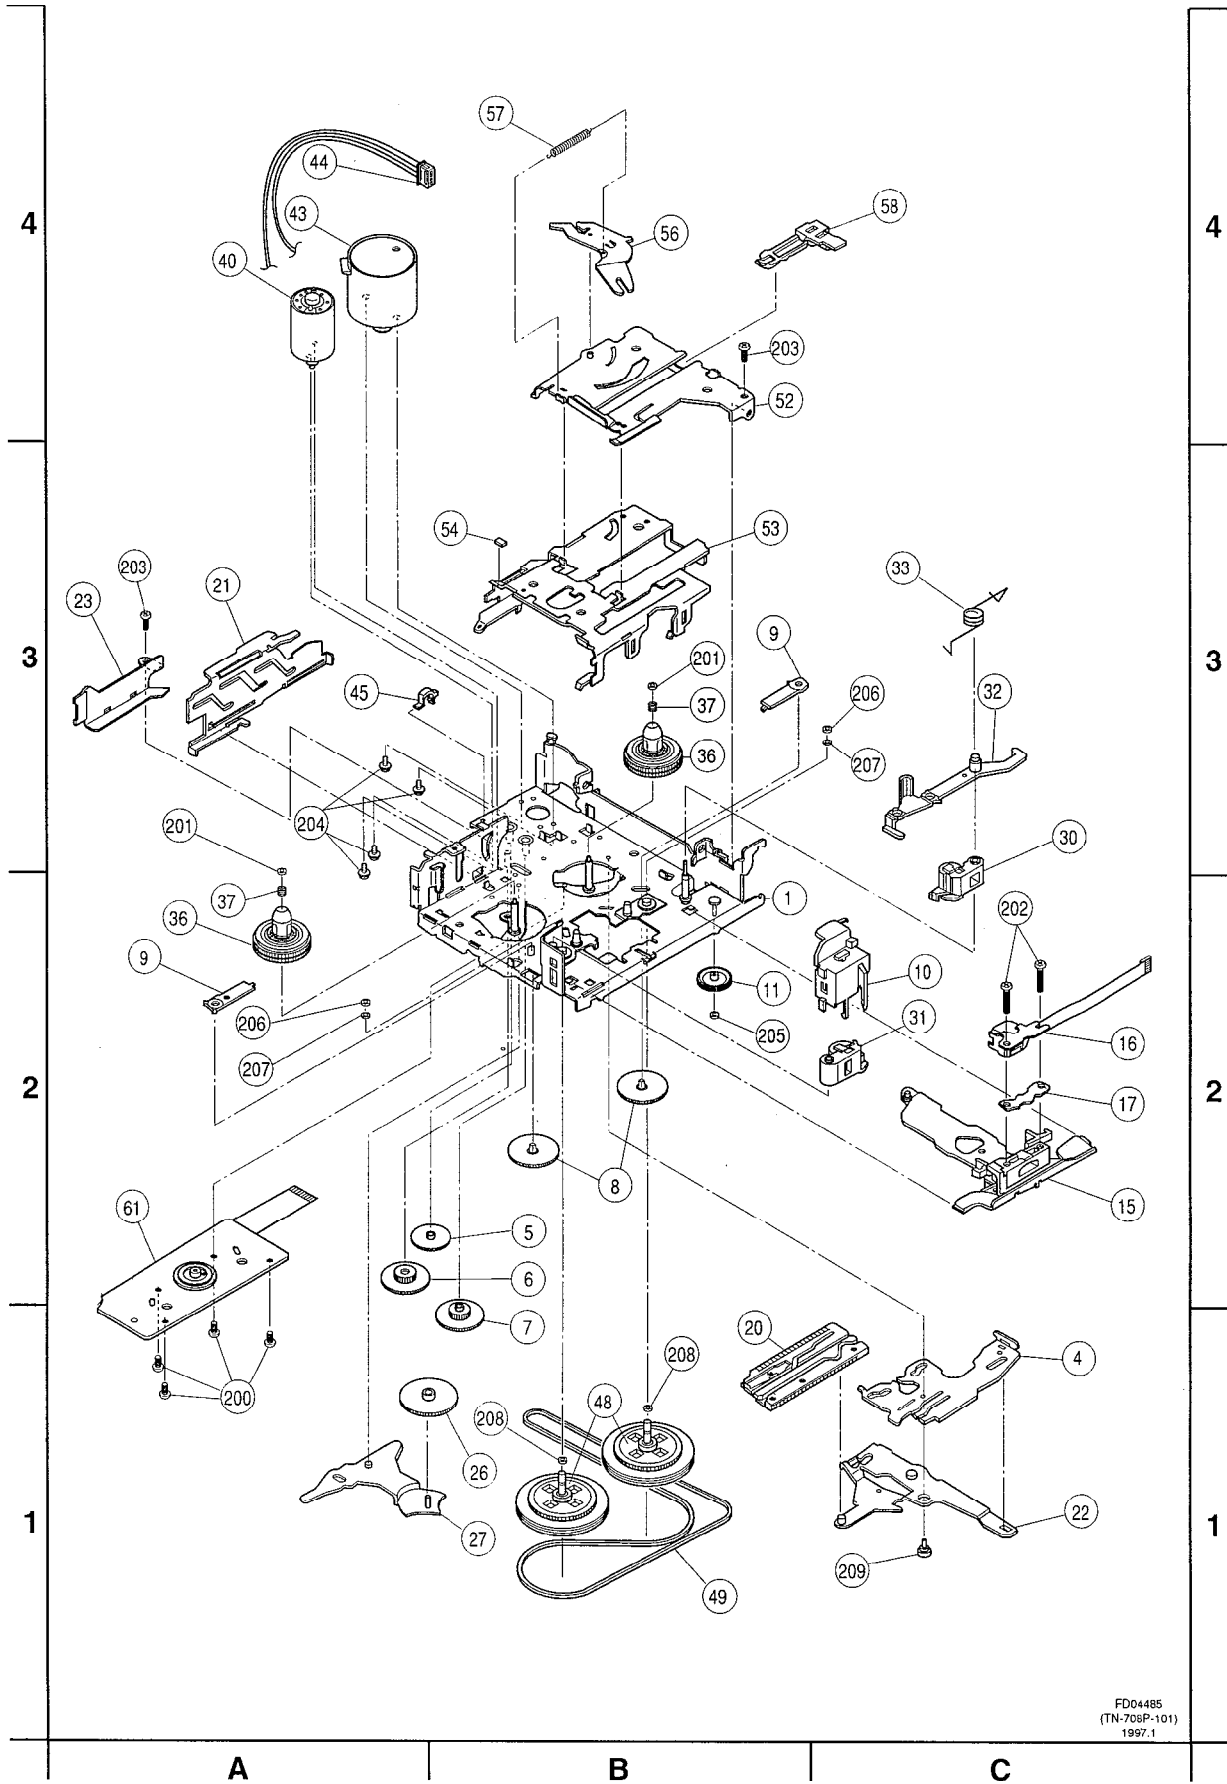

EXPLODED VIEW (Tape Deck)

Numbers in ○ are indicated REF.NO. in the REPLACEMENT PARTS LIST

FD04485
(TN-708P-101)
1997.1