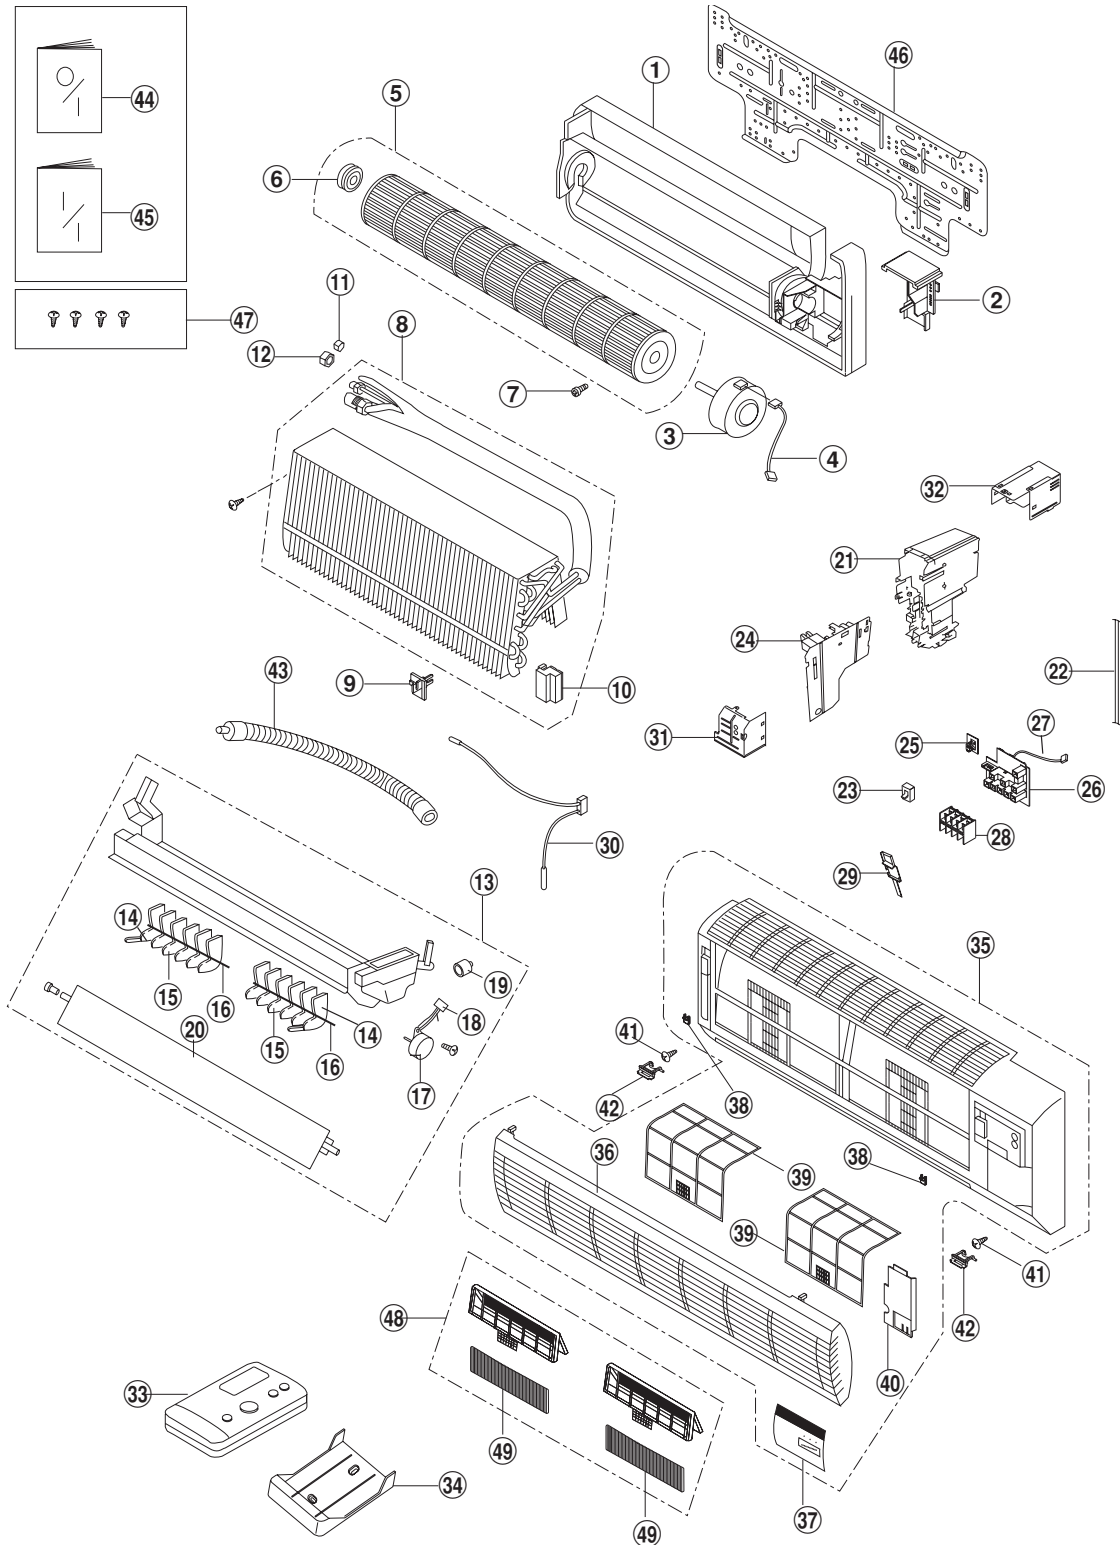

# Exploded View

CS-A73KE / CS-A93KE / CS-A123KE

(Note) : The above exploded view is for the purpose of parts disassembly and replacement.  
The non-numbered parts are not kept as standard service parts.