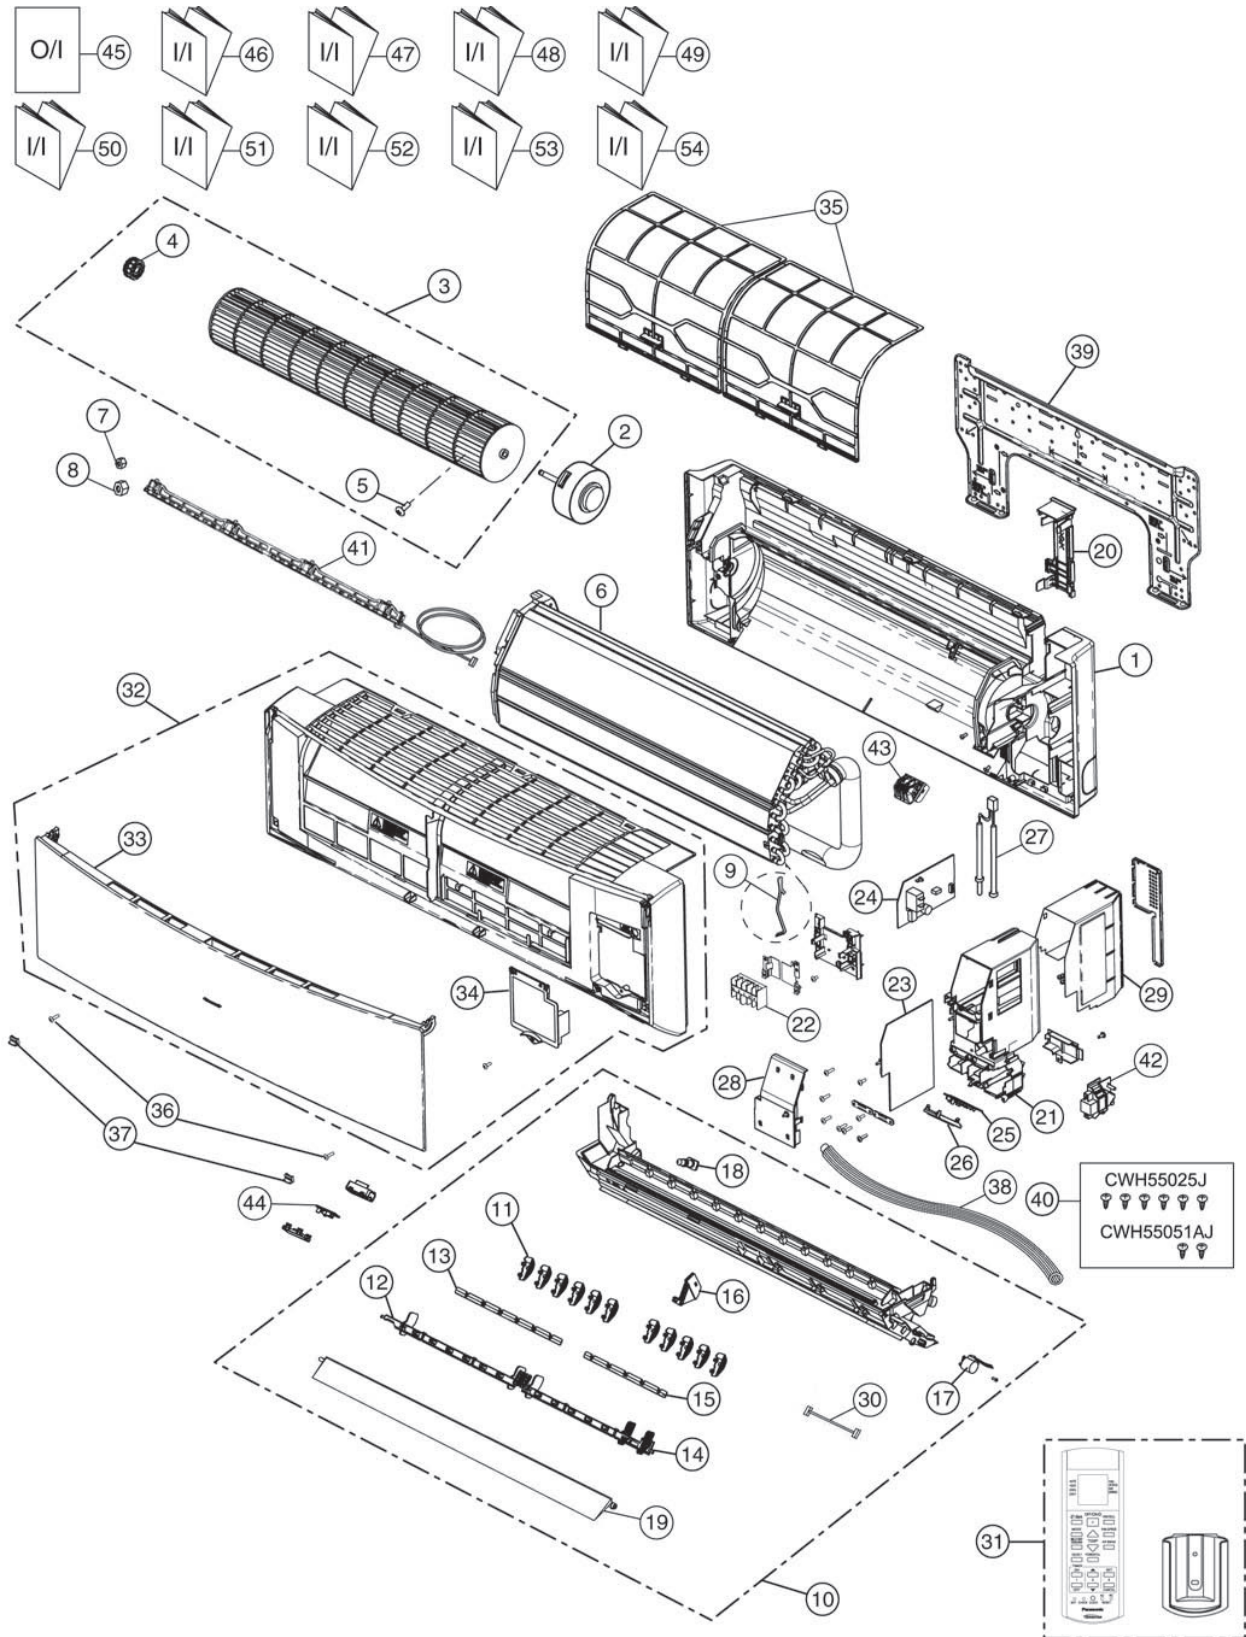

19 Exploded View and Replacement Parts List

19.1. Indoor Unit

Note

The above exploded view is for the purpose of parts disassembly and replacement.
The non-numbered parts are not kept as standard service parts.

19.2. Outdoor Unit

19.2.1. CU-E7JKE CU-E9JKE CU-E12JKE CU-E15JKE-1 CU-E7JKE-3 CU-E9JKE-3 CU-E12JKE-3

Note

The above exploded view is for the purpose of parts disassembly and replacement.
The non-numbered parts are not kept as standard service parts.