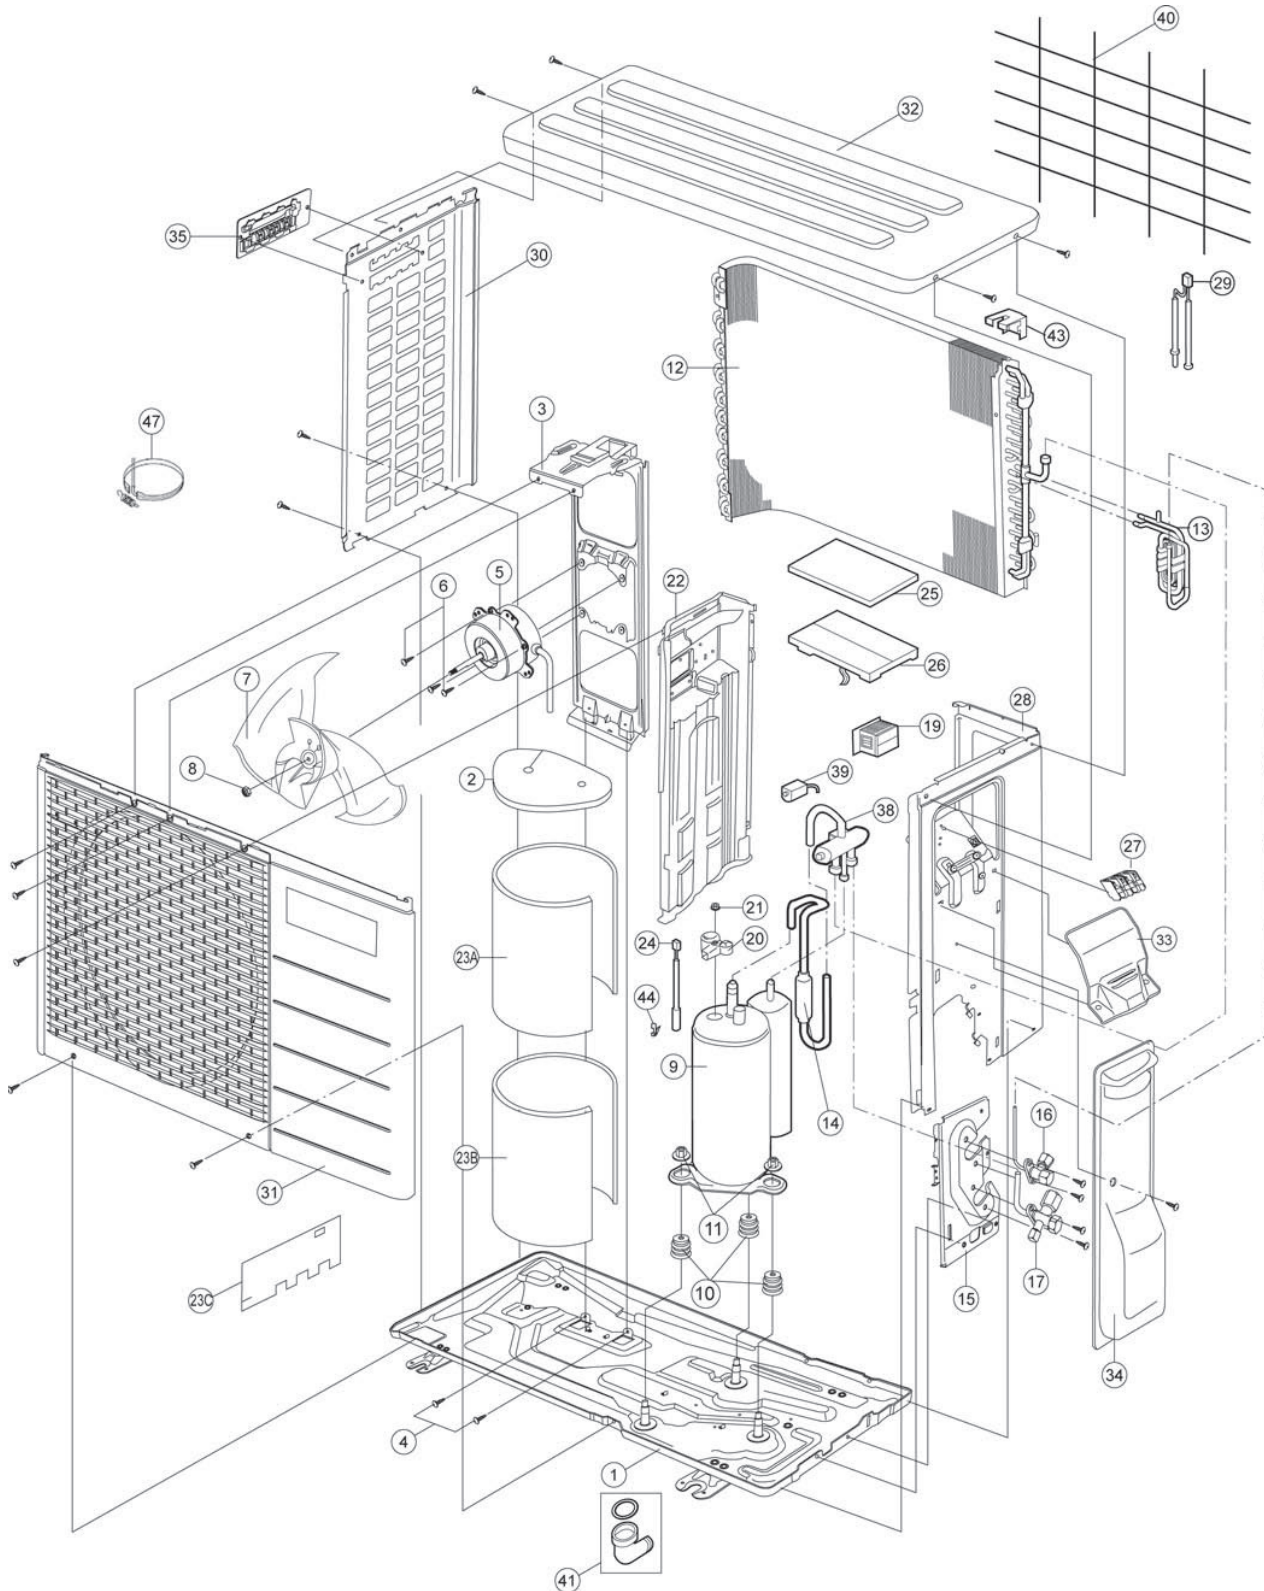

19 Exploded View and Replacement Parts List

19.1. Indoor Unit

Note

The above exploded view is for the purpose of parts disassembly and replacement.
The non-numbered parts are not kept as standard service parts.

19.2. Outdoor Unit

19.2.1. CU-E7JKE CU-E9JKE CU-E12JKE CU-E15JKE-1 CU-E7JKE-3 CU-E9JKE-3 CU-E12JKE-3

Note

The above exploded view is for the purpose of parts disassembly and replacement.
The non-numbered parts are not kept as standard service parts.