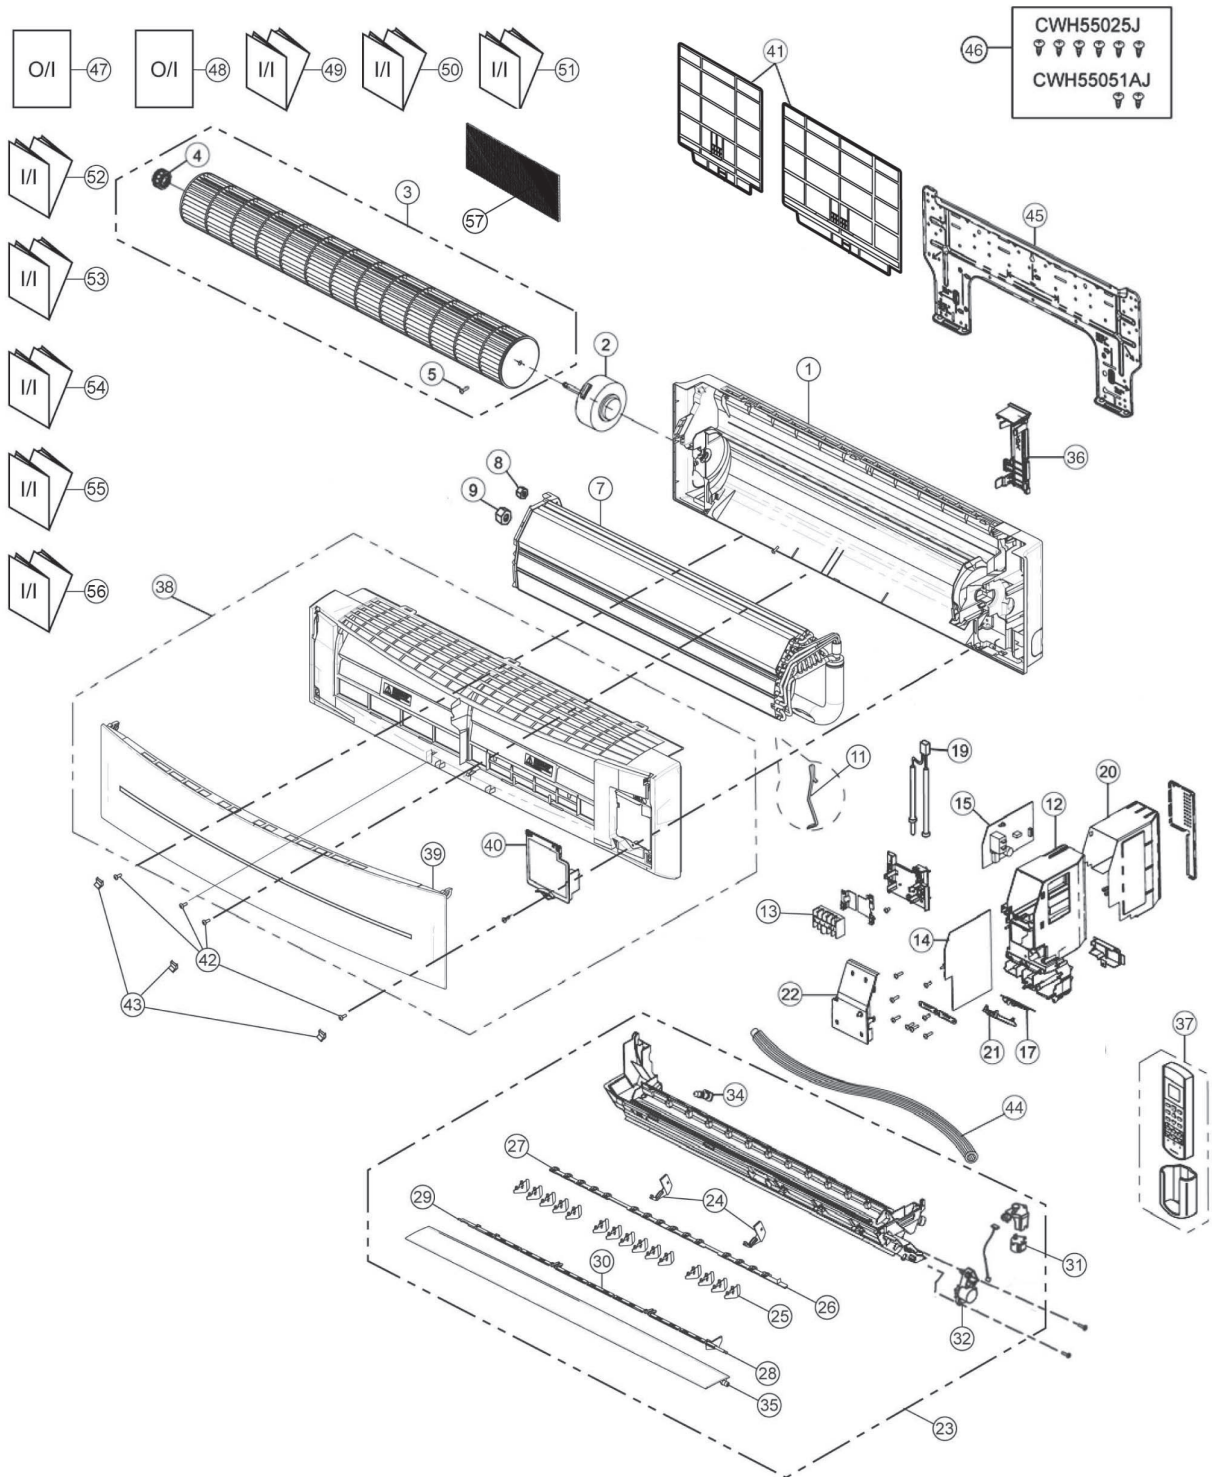

# 18 Exploded View and Replacement Parts List

## 18.1. Indoor Unit

## 18.2. CU-RE18JKE-1

**Note:**

The above exploded view is for the purpose of parts disassembly and replacement.  
The non-numbered parts are not kept as standard service parts.