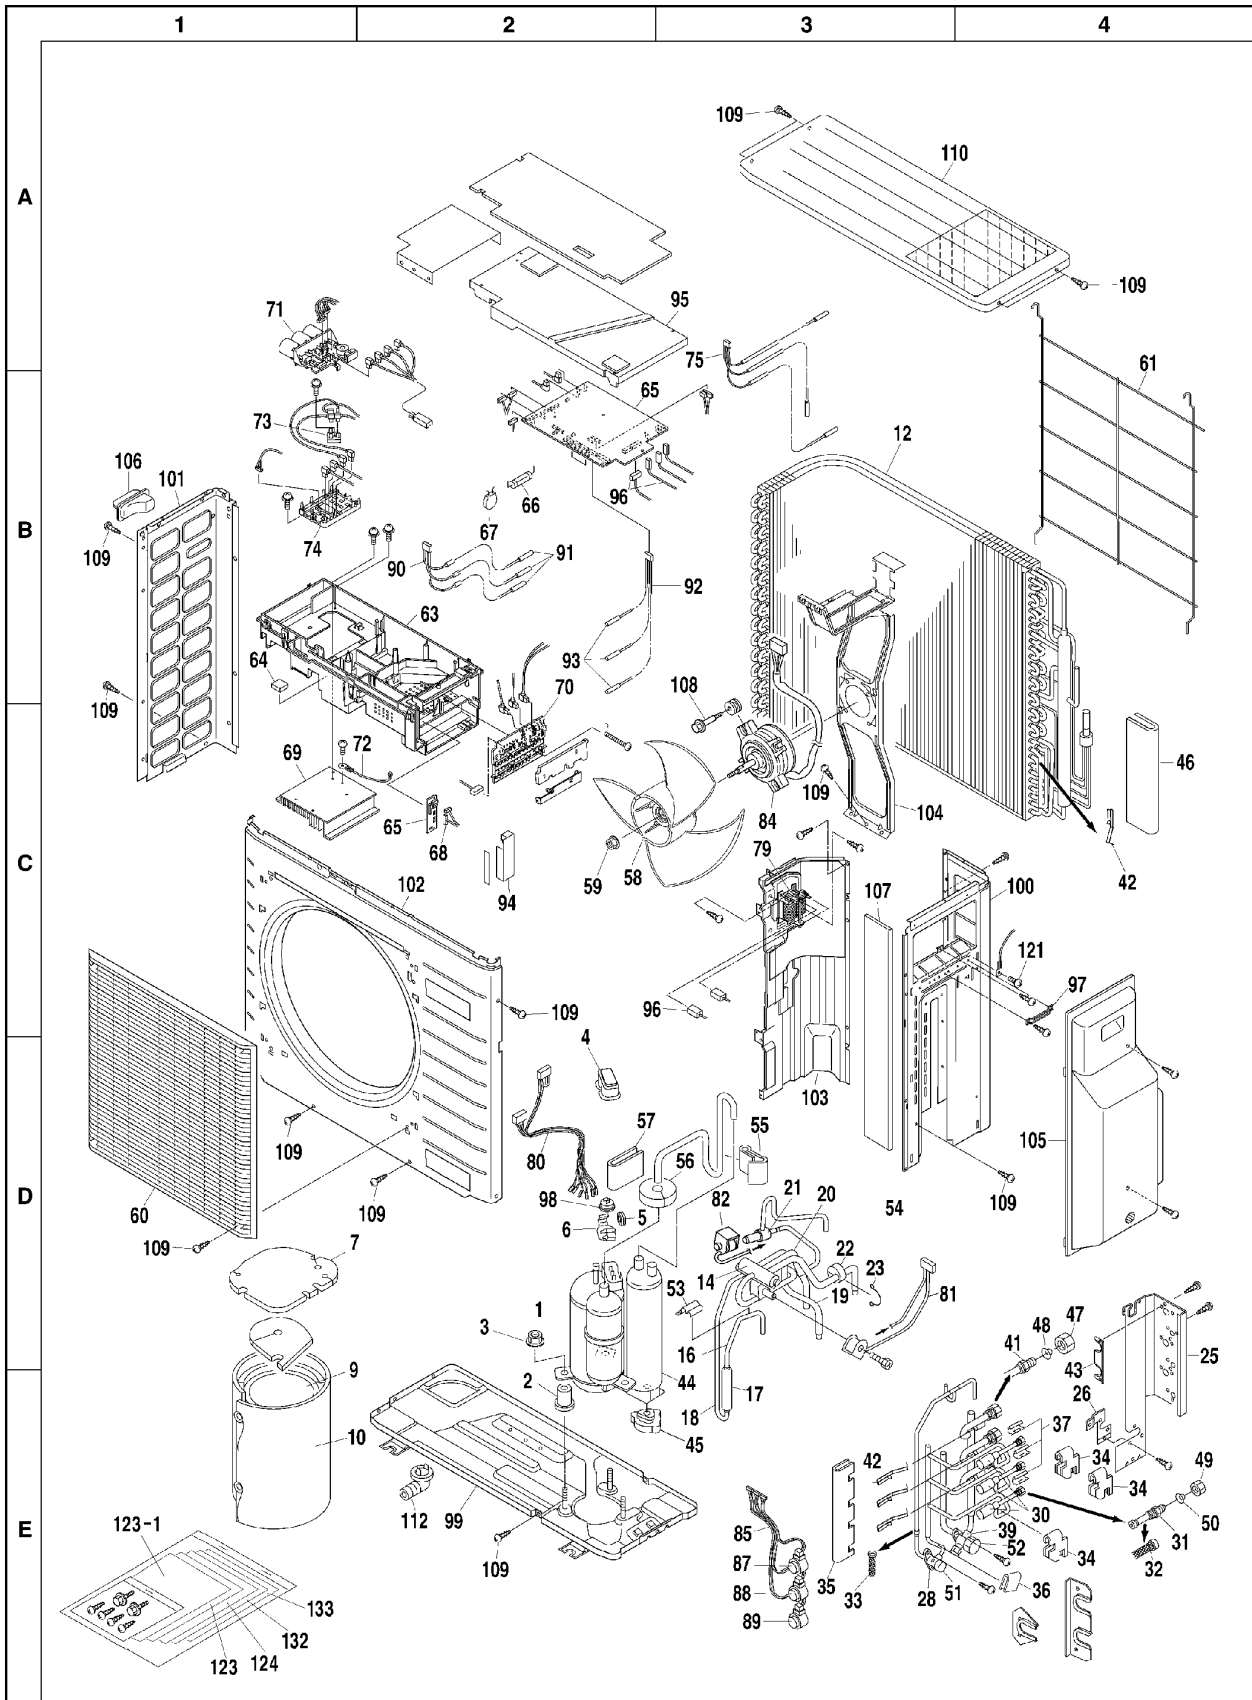

16 Exploded View & Replacement Parts List

16.1. CS-ME7CKPG/ME10CKPG/ME12CKPG/ME14CKPG/ME18CKPG

16.1.1. Exploded View

Note:

The above exploded view is for the purpose of parts disassembly and replacement.

The non-numbered parts are not kept as standard service parts.

16.3. CU-3E23CBPG

16.3.1. Exploded View

Note:

The above exploded view is for the purpose of parts disassembly and replacement.

The non-numbered parts are not kept as standard service parts.