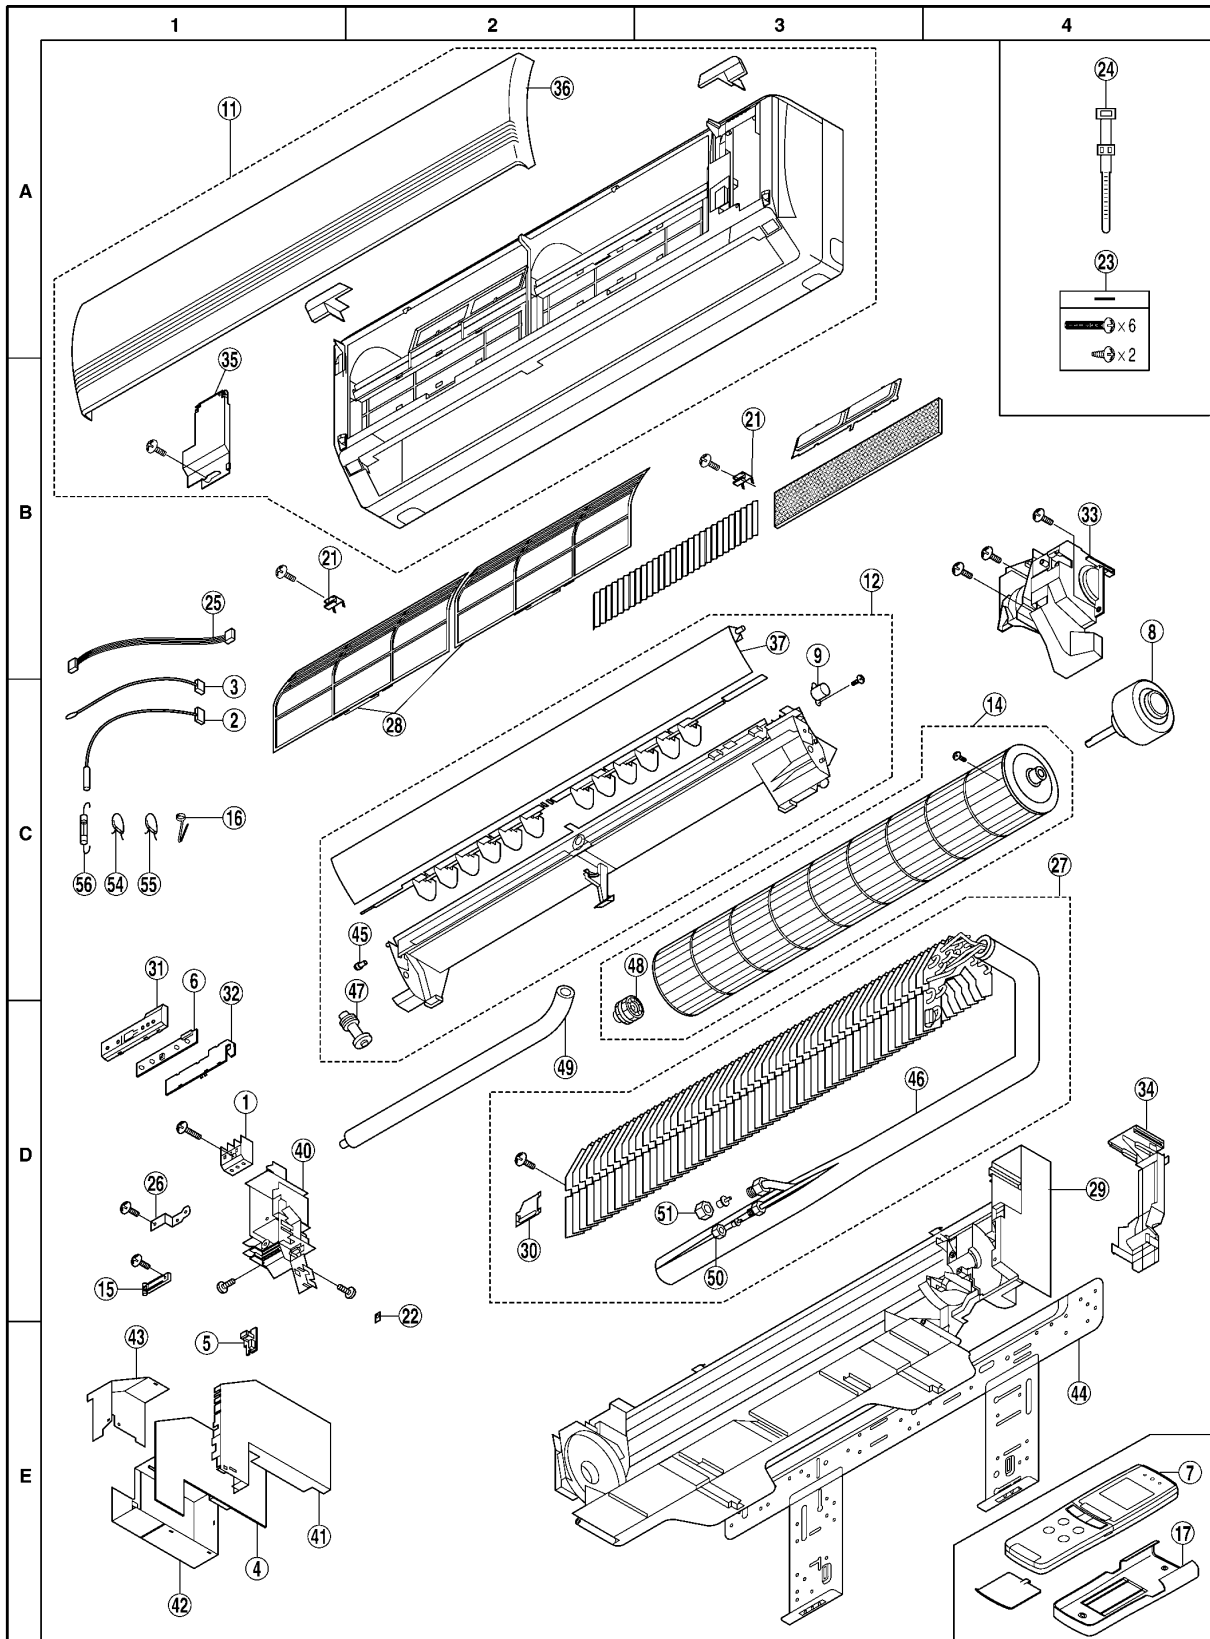

16 Exploded View & Replacement Parts List

16.1. CS-ME7CKPG/ME10CKPG/ME12CKPG/ME14CKPG/ME18CKPG

16.1.1. Exploded View

Note:

The above exploded view is for the purpose of parts disassembly and replacement.

The non-numbered parts are not kept as standard service parts.

16.3. CU-3E23CBPG

16.3.1. Exploded View

Note:

The above exploded view is for the purpose of parts disassembly and replacement.

The non-numbered parts are not kept as standard service parts.