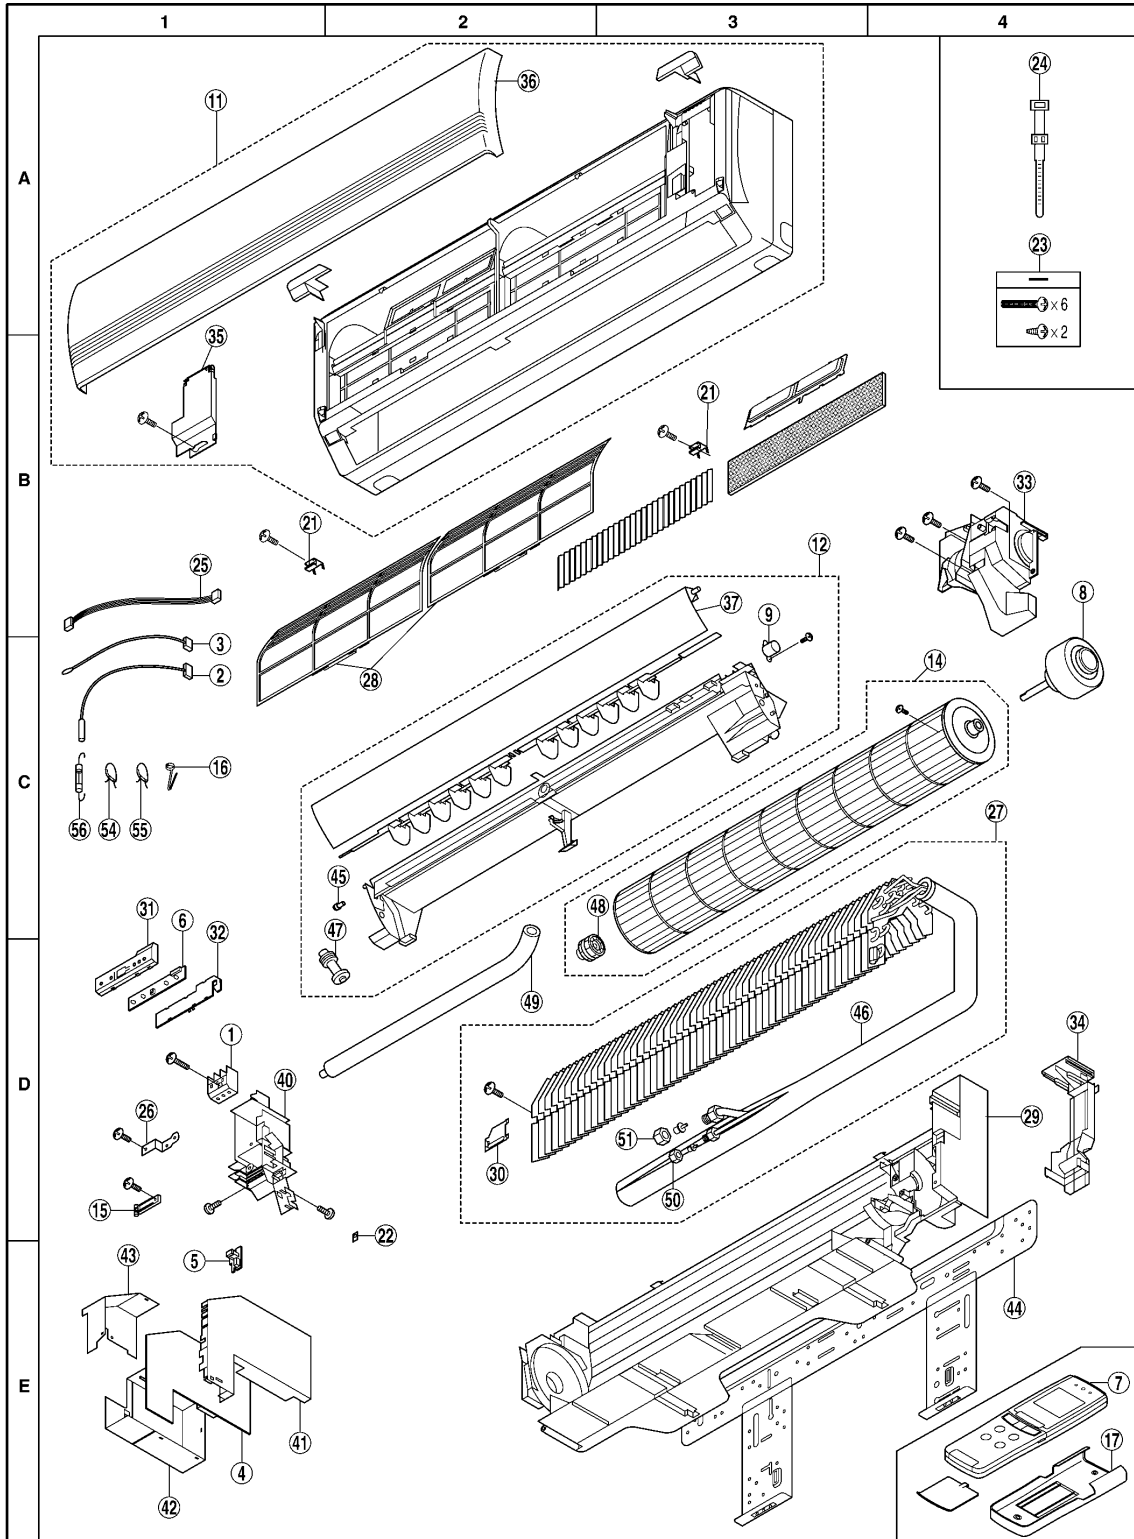

16 Exploded View & Replacement Parts List

16.1. CS-ME7CKPG/ME10CKPG/ME12CKPG/ME14CKPG/ME18CKPG

16.1.1. Exploded View

Note:

The above exploded view is for the purpose of parts disassembly and replacement.

The non-numbered parts are not kept as standard service parts.

16.2. CU-2E15CBPG/2E18CBPG

16.2.1. Exploded View

Note:

The above exploded view is for the purpose of parts disassembly and replacement.

The non-numbered parts are not kept as standard service parts.

16.3. CU-3E23CBPG

16.3.1. Exploded View

Note:

The above exploded view is for the purpose of parts disassembly and replacement.

The non-numbered parts are not kept as standard service parts.

16.4. CU-4E27CBPG

16.4.1. Exploded View

Note:

The above exploded view is for the purpose of parts disassembly and replacement.

The non-numbered parts are not kept as standard service parts.