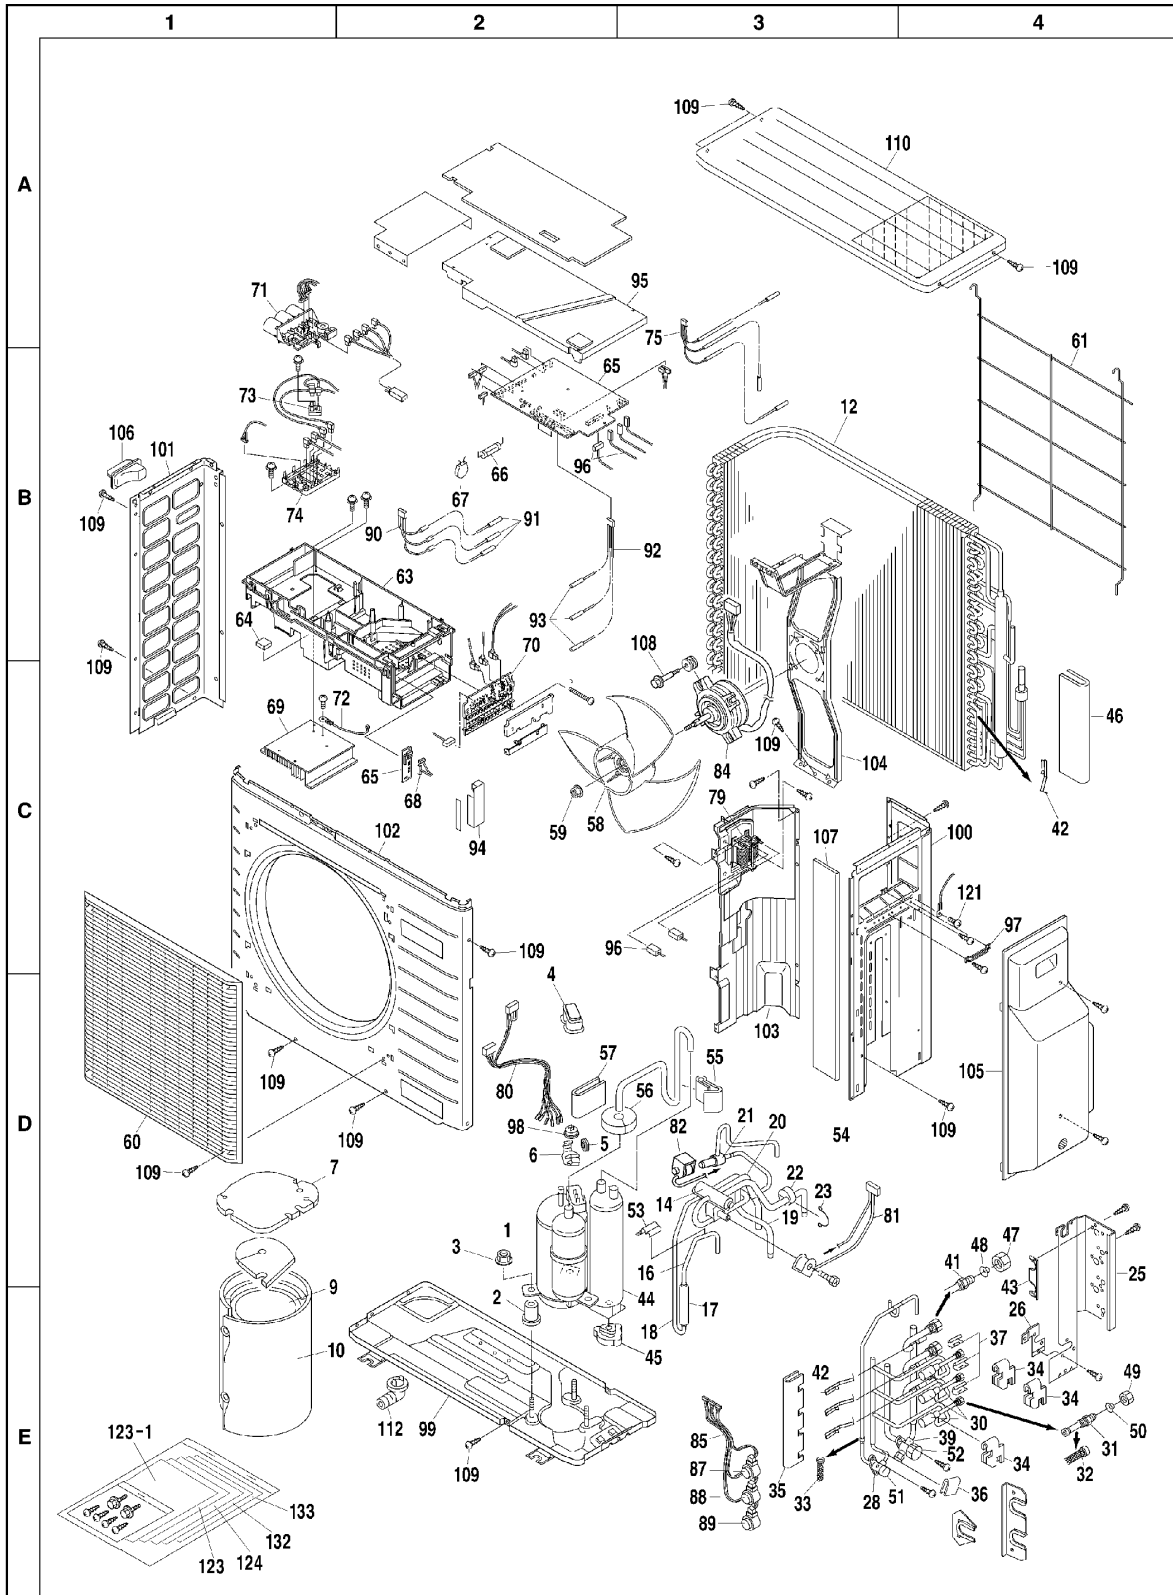

16 Exploded View & Replacement Parts List

16.1. CS-ME7CKPG/ME10CKPG/ME12CKPG/ME14CKPG/ME18CKPG

16.1.1. Exploded View

Note:

The above exploded view is for the purpose of parts disassembly and replacement.

The non-numbered parts are not kept as standard service parts.

16.2. CU-2E15CBPG/2E18CBPG

16.2.1. Exploded View

Note:

The above exploded view is for the purpose of parts disassembly and replacement.

The non-numbered parts are not kept as standard service parts.

16.3. CU-3E23CBPG

16.3.1. Exploded View

Note:

The above exploded view is for the purpose of parts disassembly and replacement.

The non-numbered parts are not kept as standard service parts.

16.4. CU-4E27CBPG

16.4.1. Exploded View

Note:

The above exploded view is for the purpose of parts disassembly and replacement.

The non-numbered parts are not kept as standard service parts.