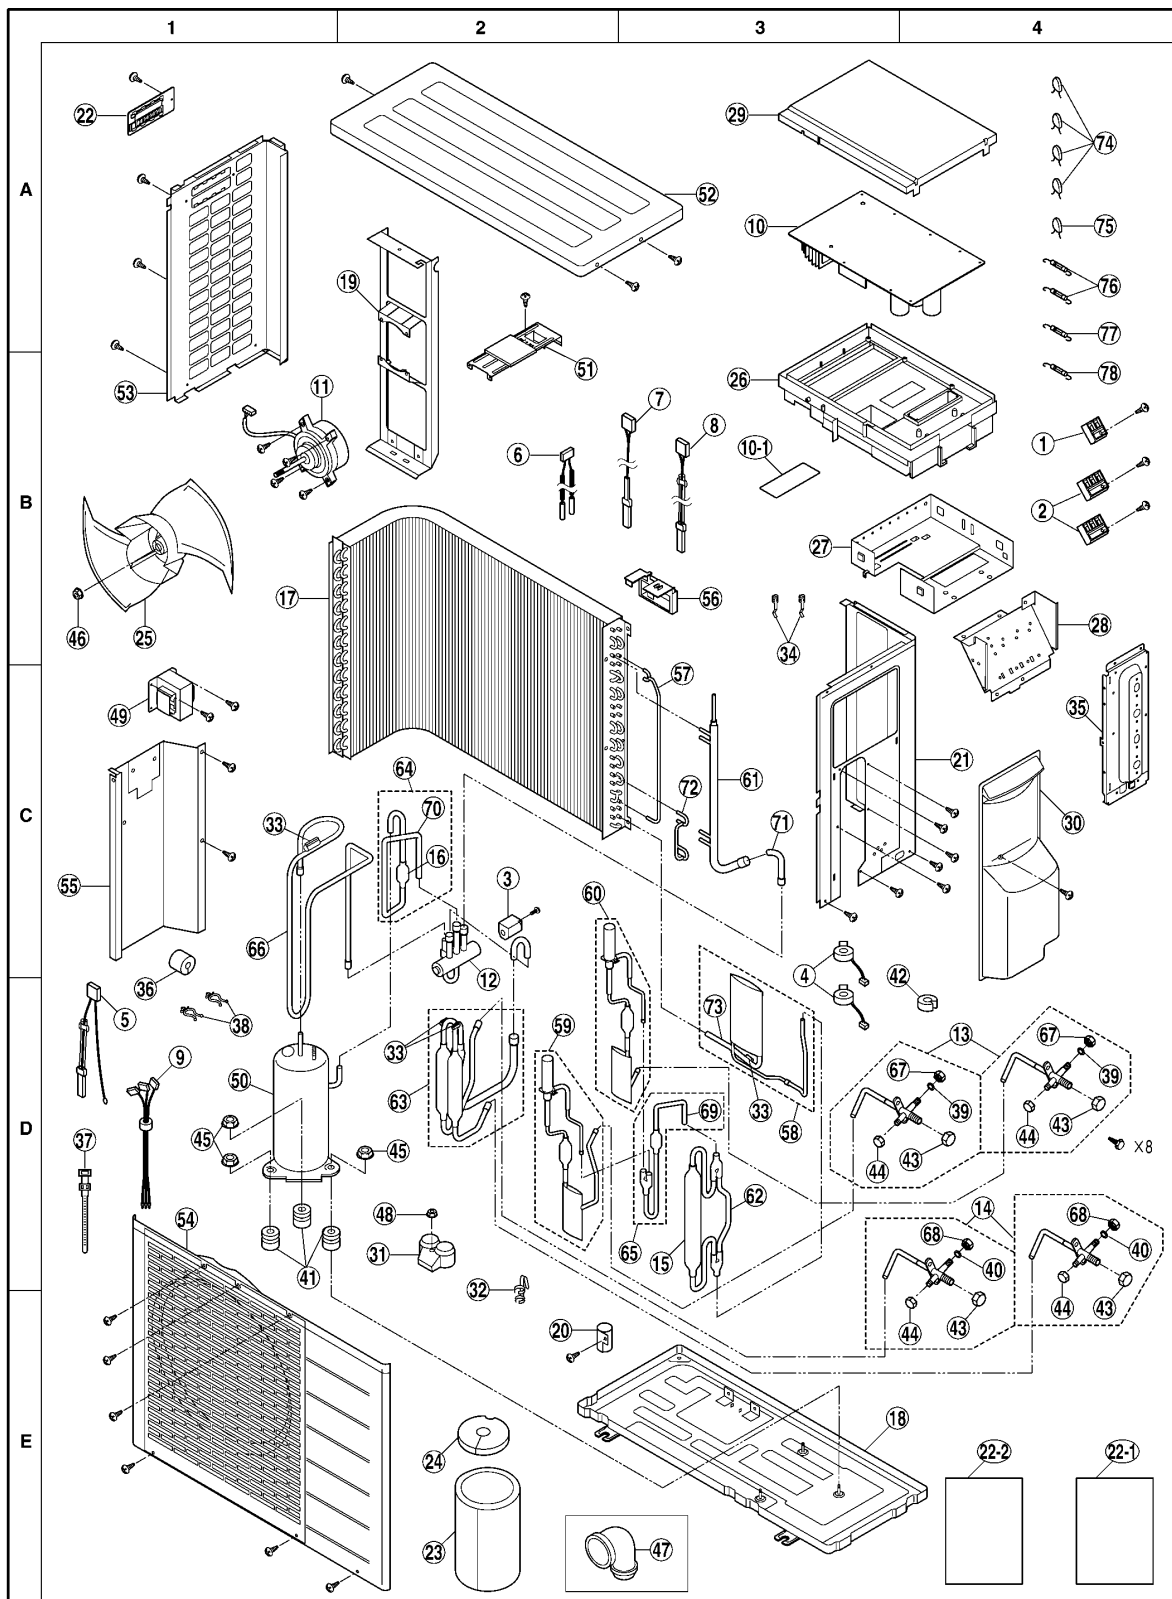

16 Exploded View & Replacement Parts List

16.1. CS-ME7CKPG/ME10CKPG/ME12CKPG/ME14CKPG/ME18CKPG

16.1.1. Exploded View

Note:

The above exploded view is for the purpose of parts disassembly and replacement.

The non-numbered parts are not kept as standard service parts.

16.2. CU-2E15CBPG/2E18CBPG

16.2.1. Exploded View

Note:

The above exploded view is for the purpose of parts disassembly and replacement.

The non-numbered parts are not kept as standard service parts.

16.3. CU-3E23CBPG

16.3.1. Exploded View

Note:

The above exploded view is for the purpose of parts disassembly and replacement.

The non-numbered parts are not kept as standard service parts.

16.4. CU-4E27CBPG

16.4.1. Exploded View

Note:

The above exploded view is for the purpose of parts disassembly and replacement.

The non-numbered parts are not kept as standard service parts.