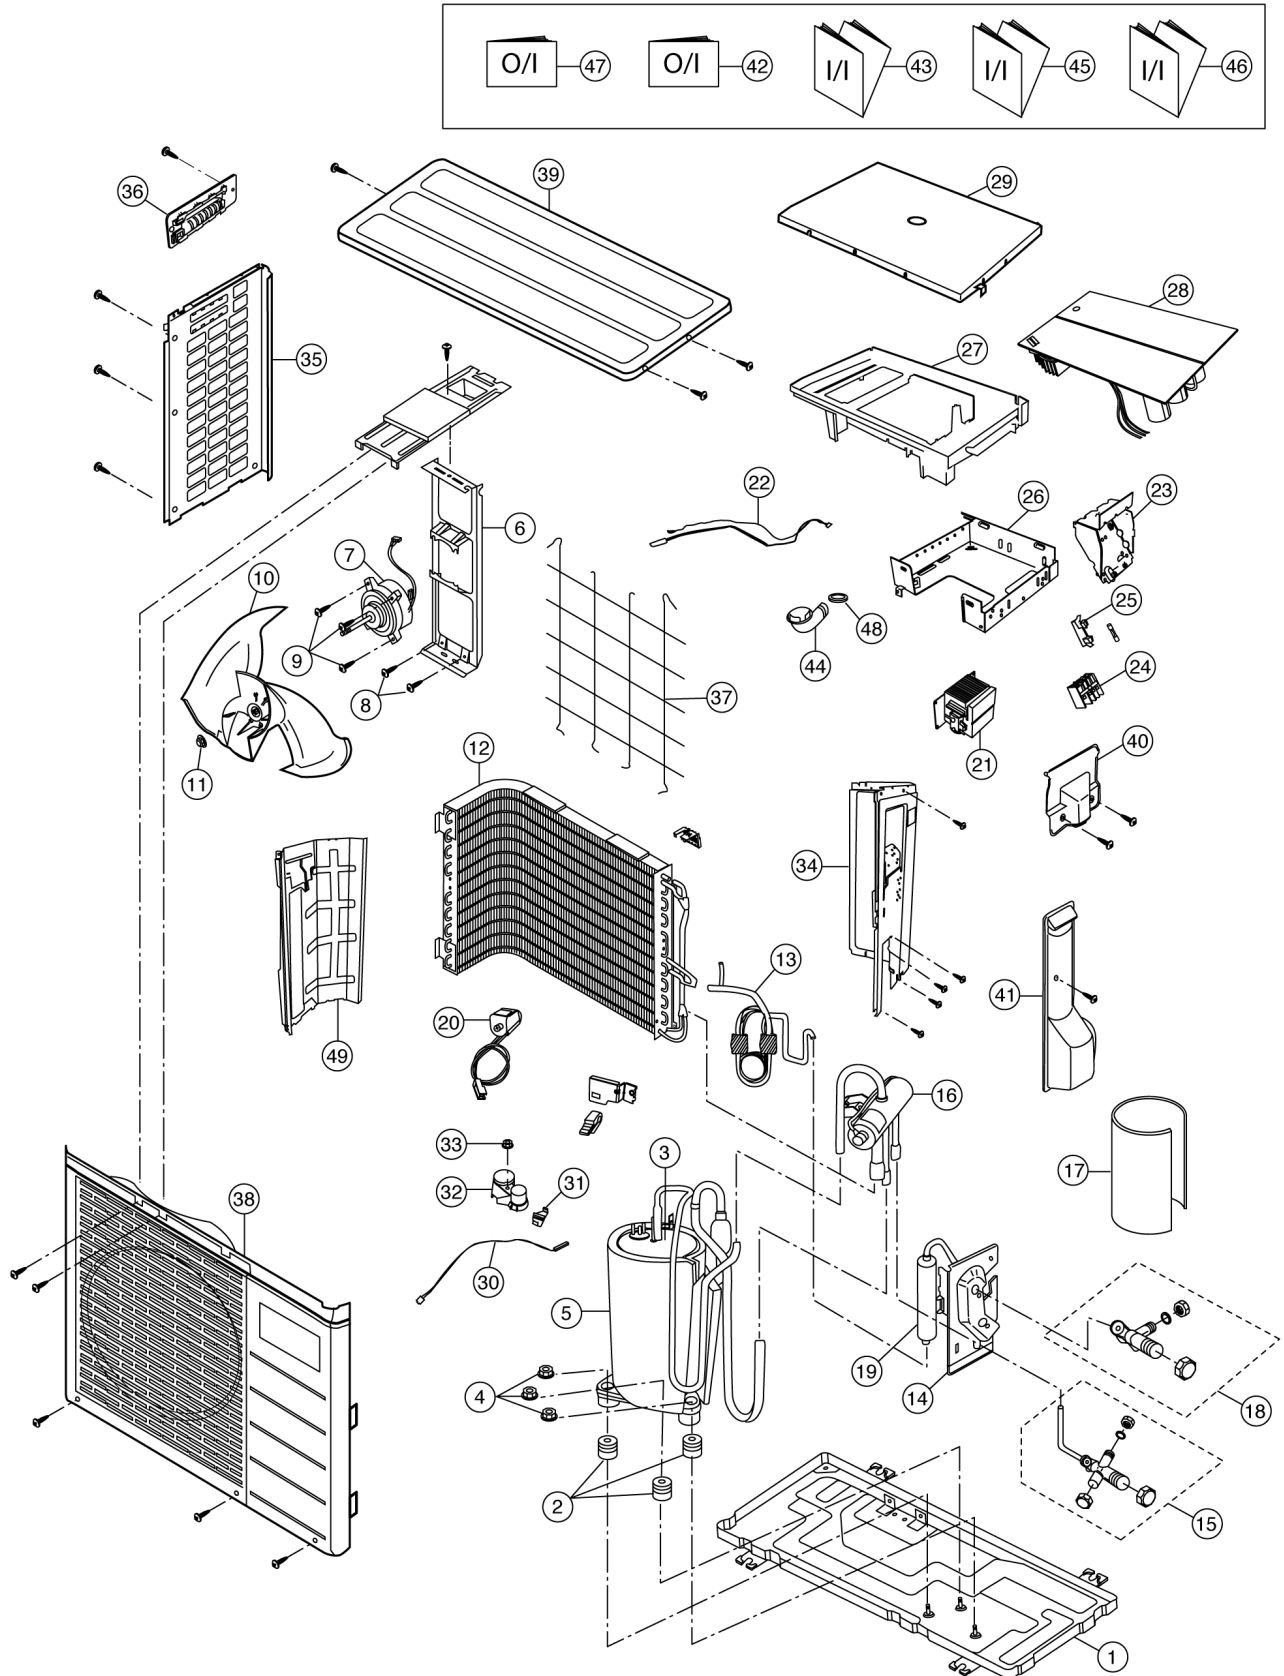

This document is protected (secured) by www.nettovarmepumpar.se

14 Exploded View (Indoor Unit)

14.1. CS-E9DKEW CS-E12DKEW

Note:

The above exploded view is for the purpose of parts disassembly and replacement.

The non-numbered parts are not kept as standard service parts.

This document is protected (secured) by www.nettovarmepumpar.se

16 Exploded View (Outdoor Unit)

16.1. CU-E9DKE CU-E12DKE

Note:

The above exploded view is for the purpose of parts disassembly and replacement.

The non-numbered parts are not kept as standard service parts.