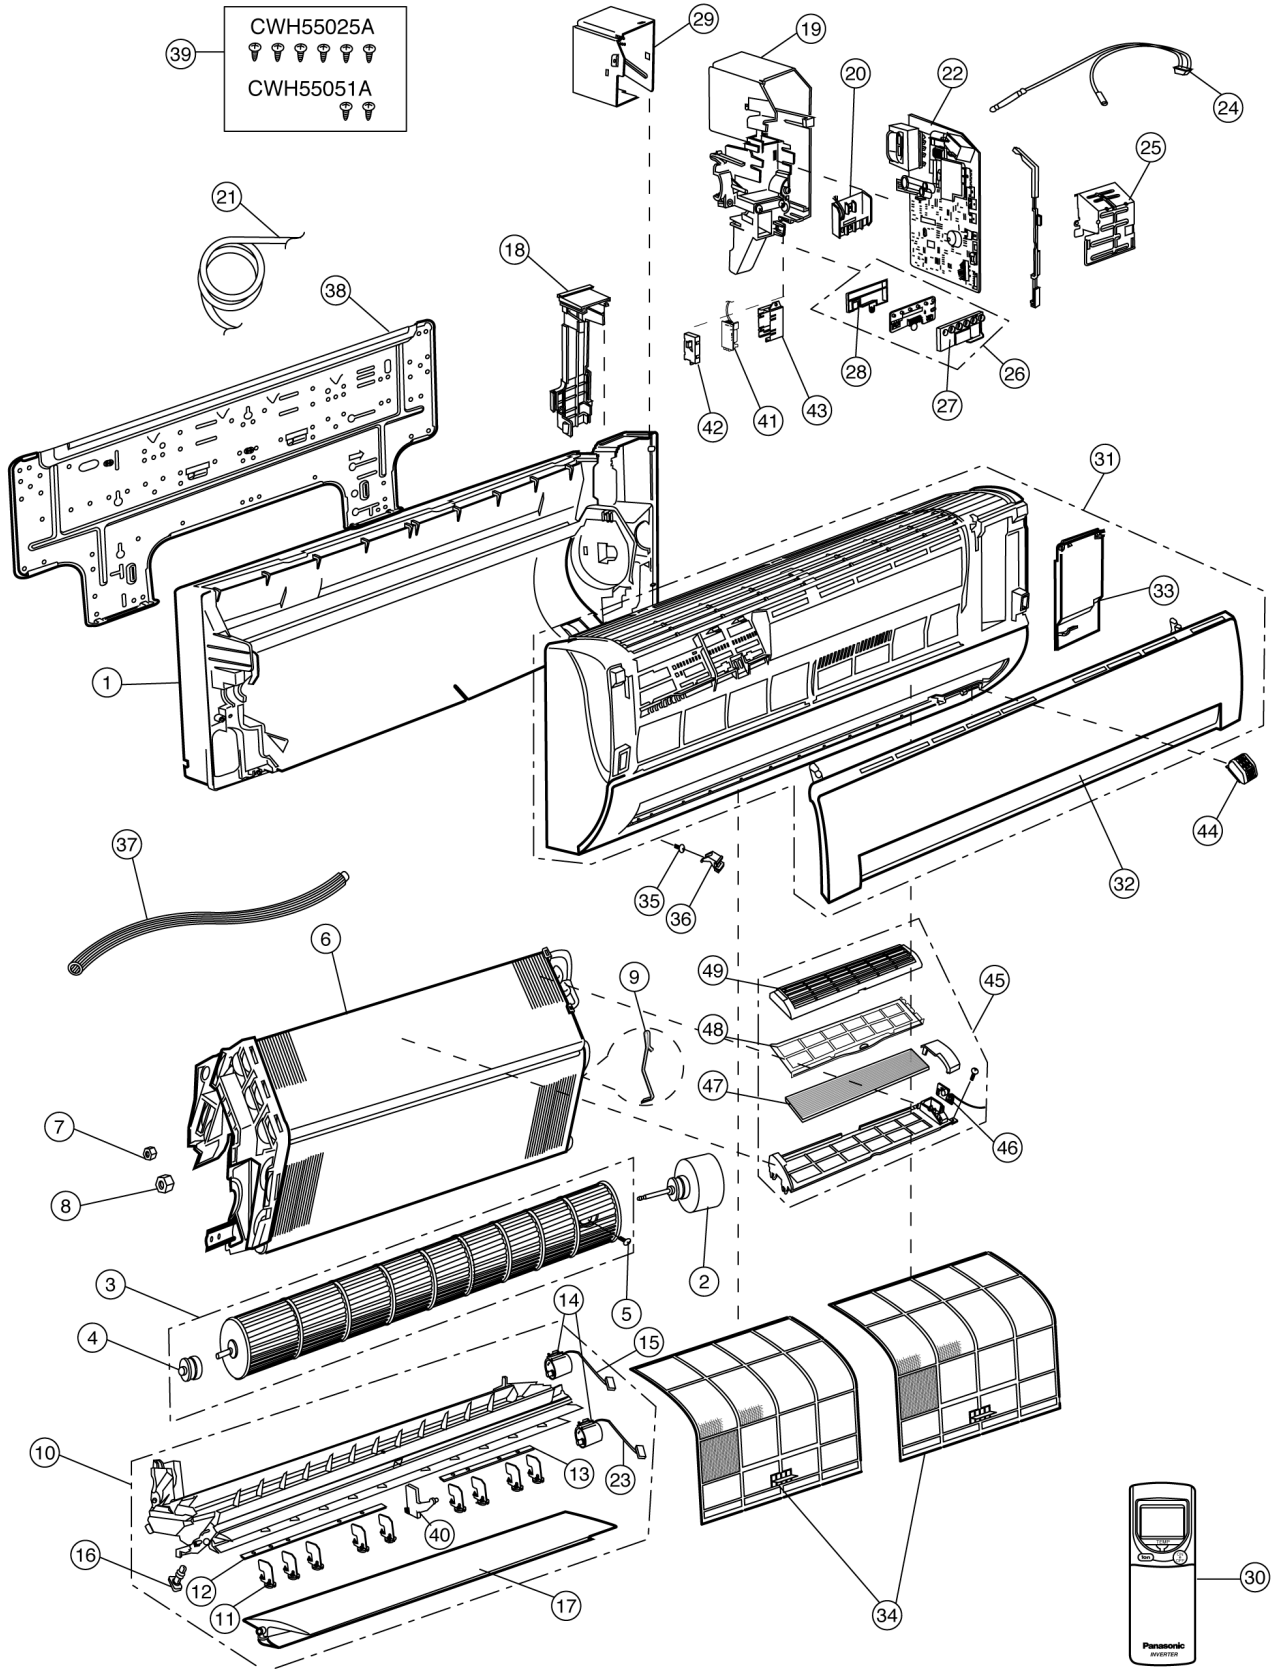

This document is protected (secured) by www.nettovarmepumpar.se

14 Exploded View (Indoor Unit)

14.1. CS-E9DKEW CS-E12DKEW

Note:

The above exploded view is for the purpose of parts disassembly and replacement.

The non-numbered parts are not kept as standard service parts.

This document is protected (secured) by www.nettovarmepumpar.se

16 Exploded View (Outdoor Unit)

16.1. CU-E9DKE CU-E12DKE

Note:

The above exploded view is for the purpose of parts disassembly and replacement.

The non-numbered parts are not kept as standard service parts.