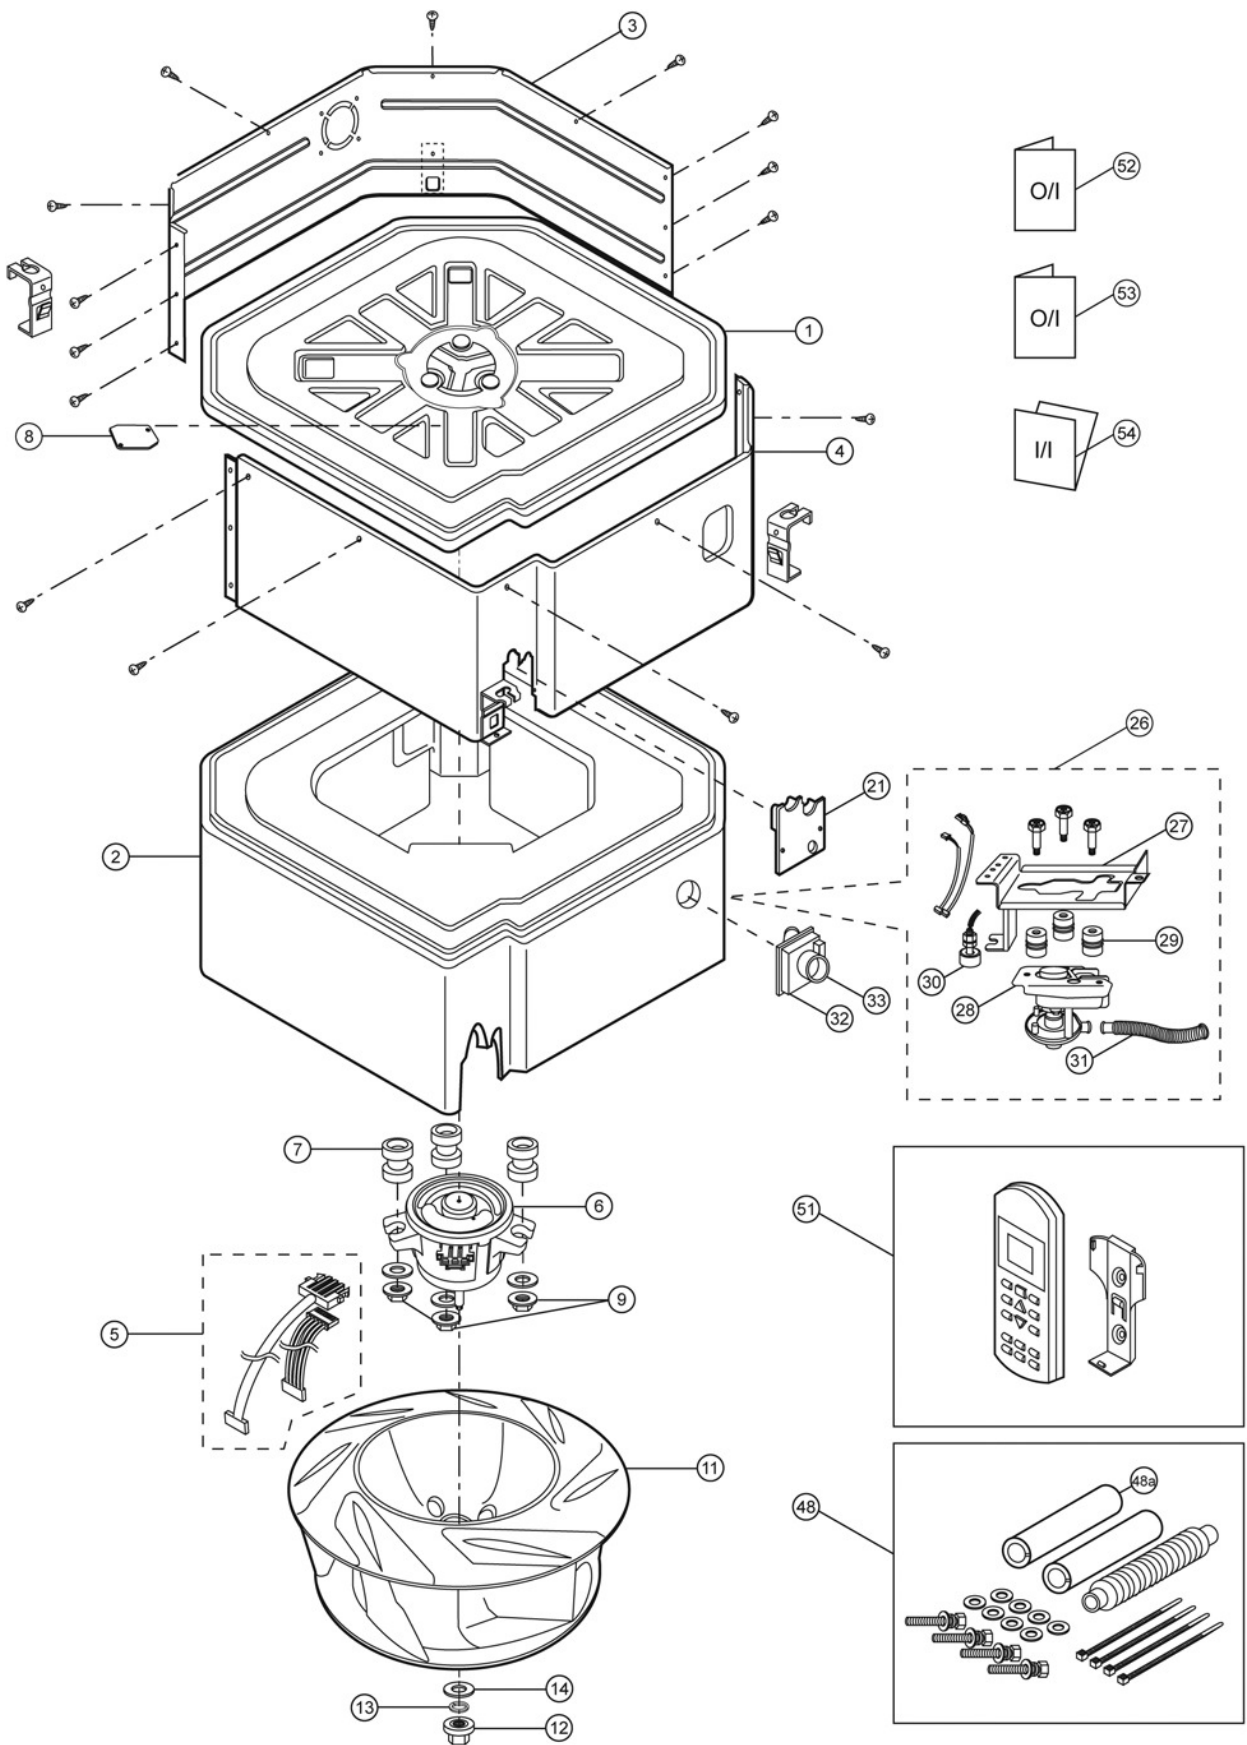

# 18 Exploded View and Replacement Parts List

## 18.1. CS-E10HB4EA CS-E15HB4EA CS-E18HB4EA CS-E21HB4EAS

Note:  
 The above exploded view is for the purpose of parts disassembly and replacement.  
 The non-numbered parts are not kept as standard service parts.

## 18.2. CZ-BT20E (Front Grille Complete)

Note:  
The above exploded view is for the purpose of parts disassembly and replacement.  
The non-numbered parts are not kept as standard service parts.

### 18.3. CU-E10HBEA

Note:  
 The above exploded view is for the purpose of parts disassembly and replacement.  
 The non-numbered parts are not kept as standard service parts.