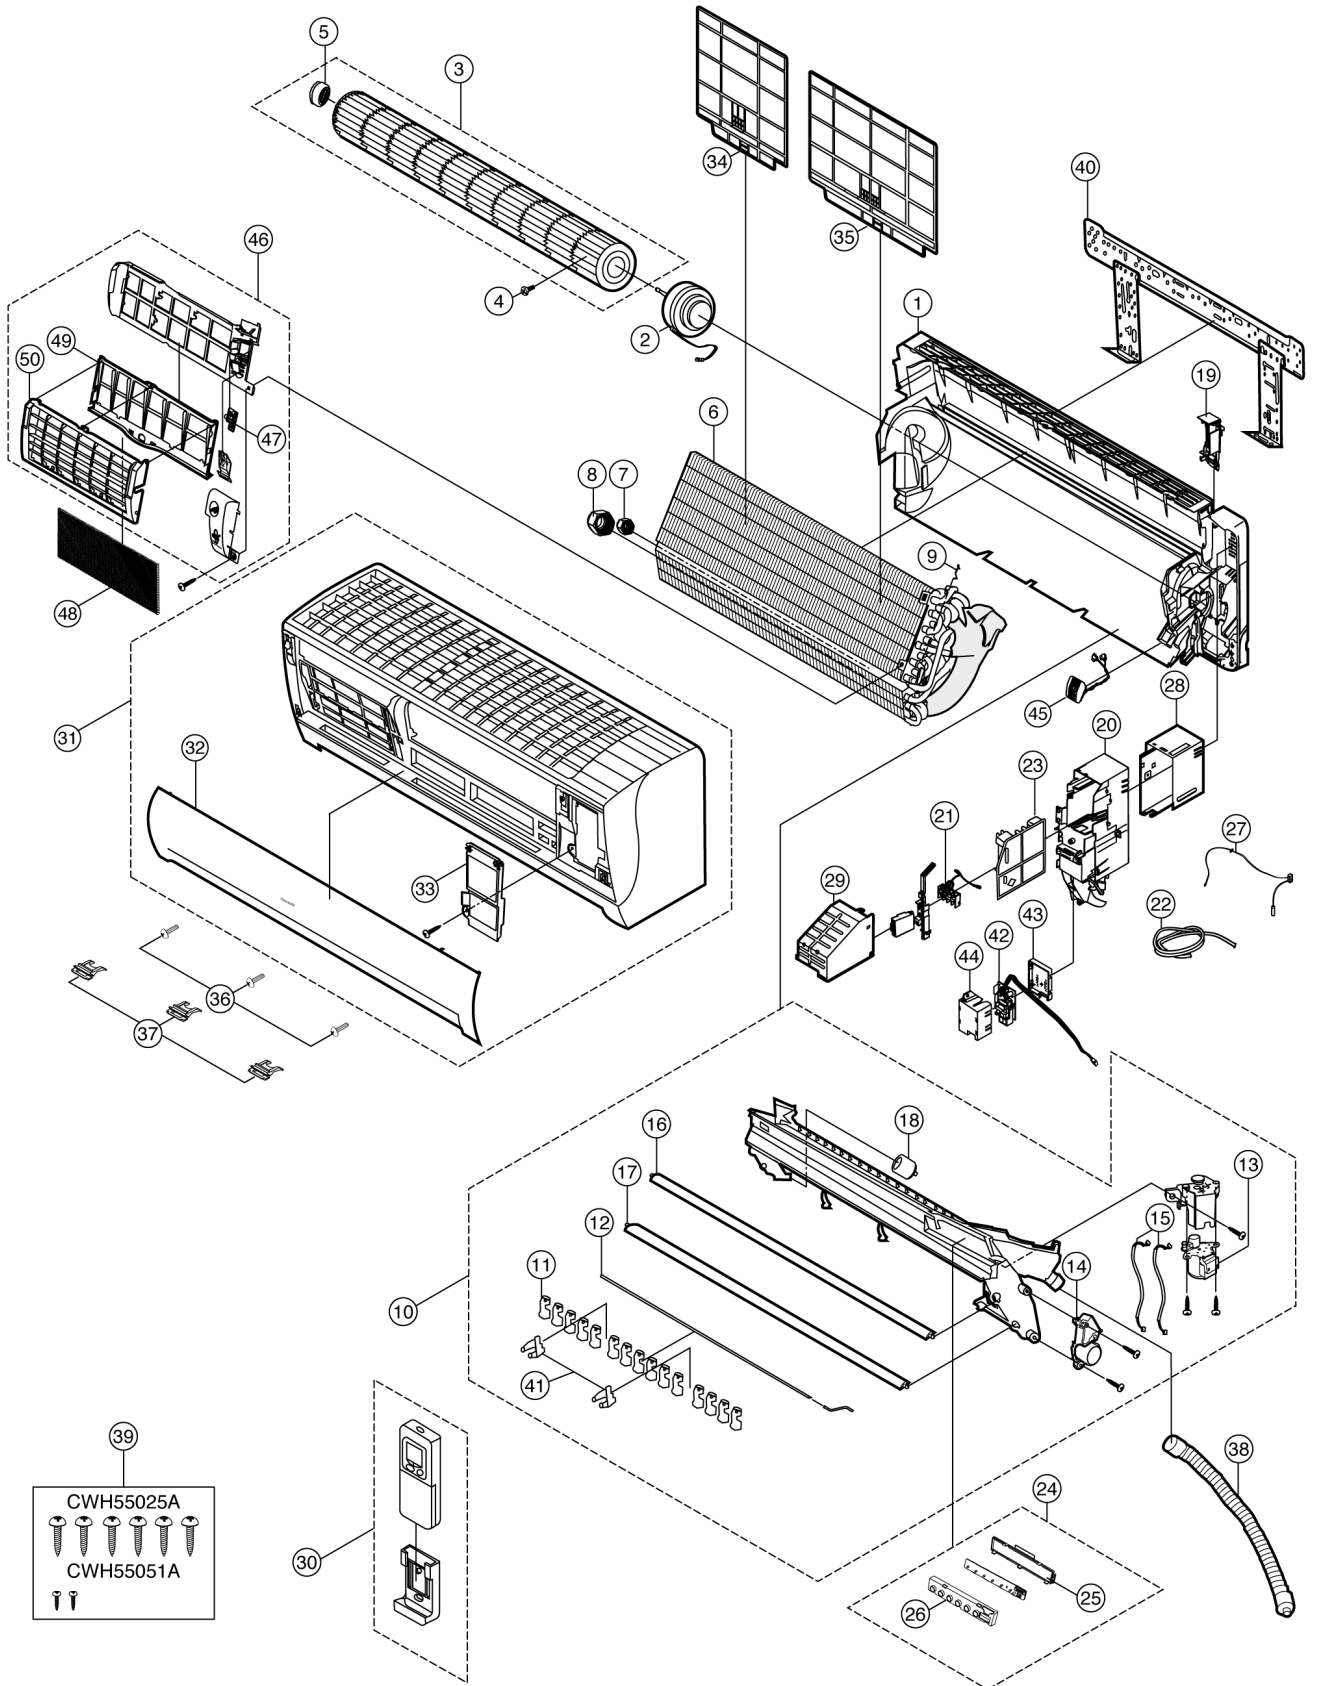

# 15 Exploded View (Indoor Unit)

## 15.1. CS-V18DKE CS-V24DKE

**Note:**

The above exploded view is for the purpose of parts disassembly and replacement.

The non-numbered parts are not kept as standard service parts.