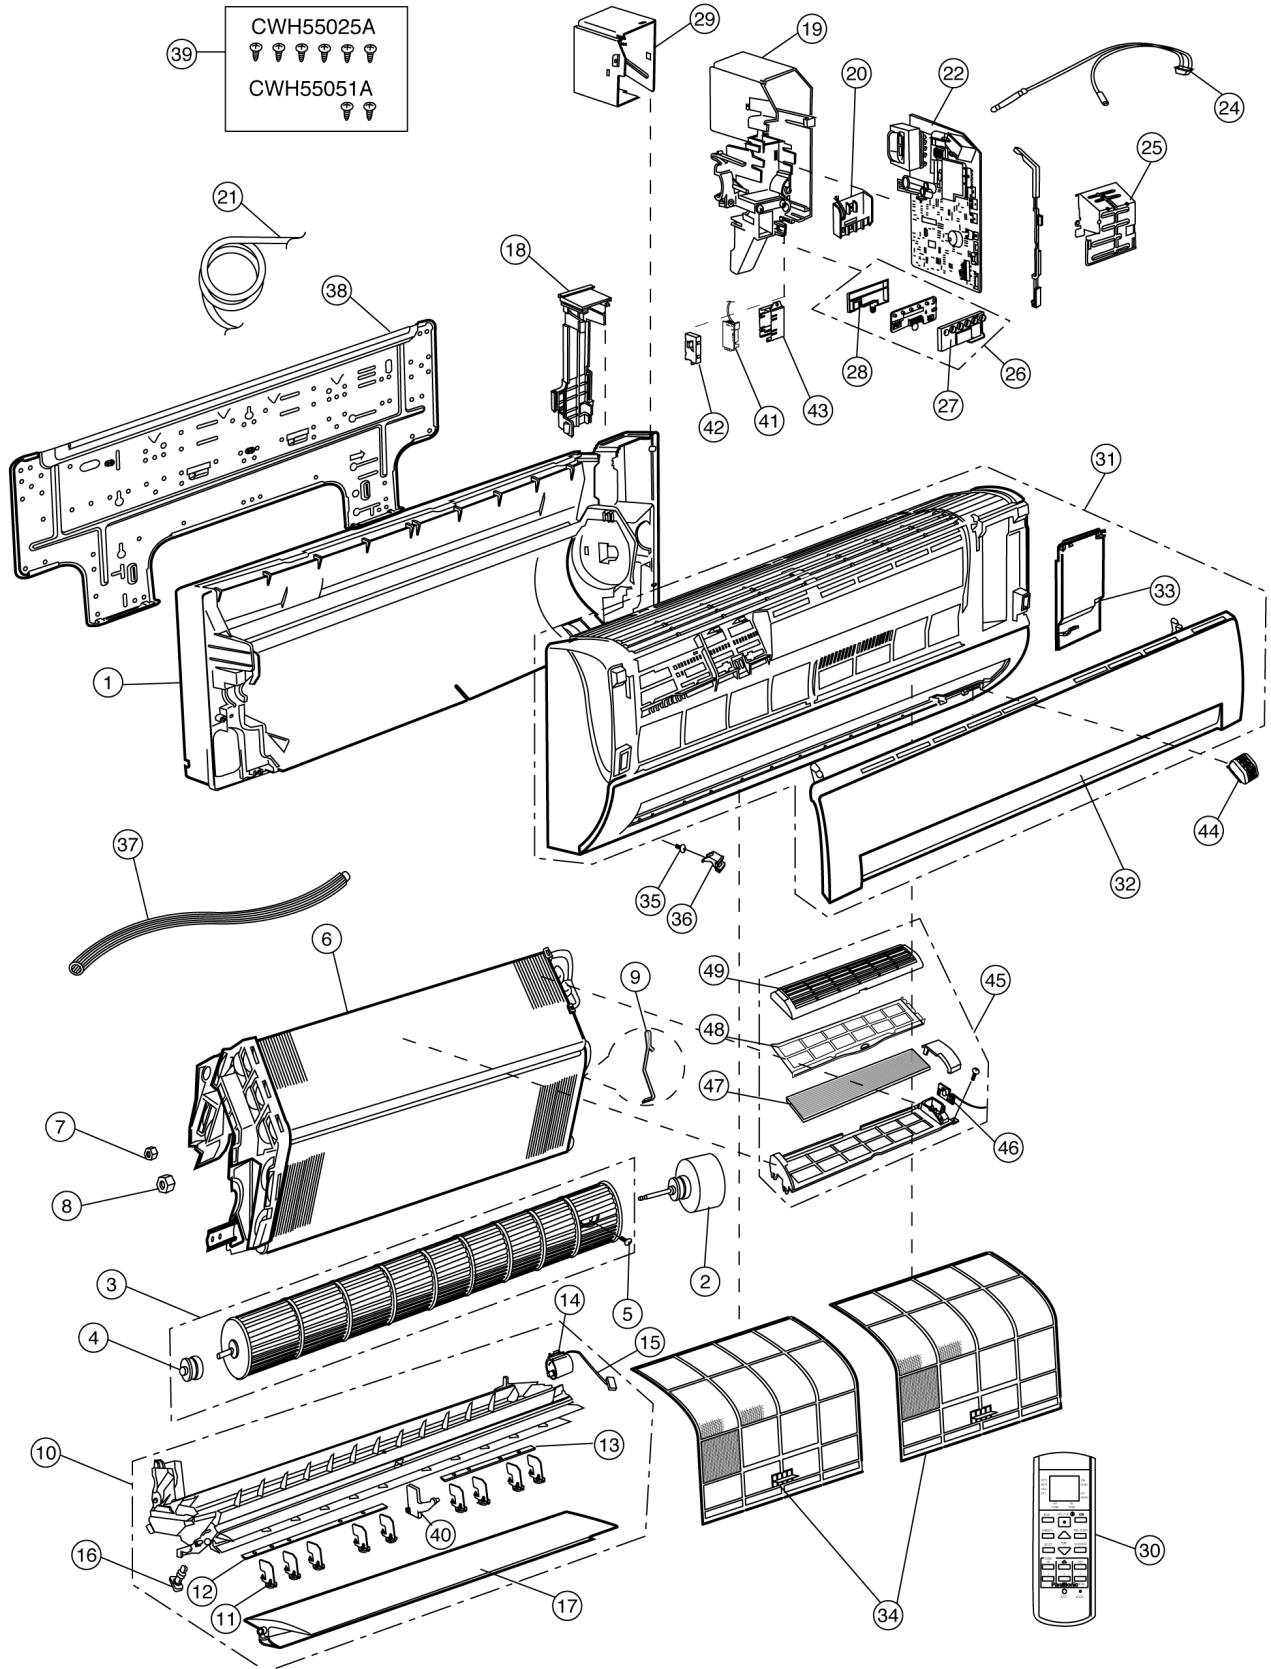

15 Exploded View (Indoor Unit)

15.1. CS-W7DKE CS-W9DKE CS-W12DKE

Note:

The above exploded view is for the purpose of parts disassembly and replacement.

The non-numbered parts are not kept as standard service parts.

17 Exploded View (Outdoor Unit)

17.1. CU-W7DKE CU-W9DKE

Note:

The above exploded view is for the purpose of parts disassembly and replacement.

The non-numbered parts are not kept as standard service parts.