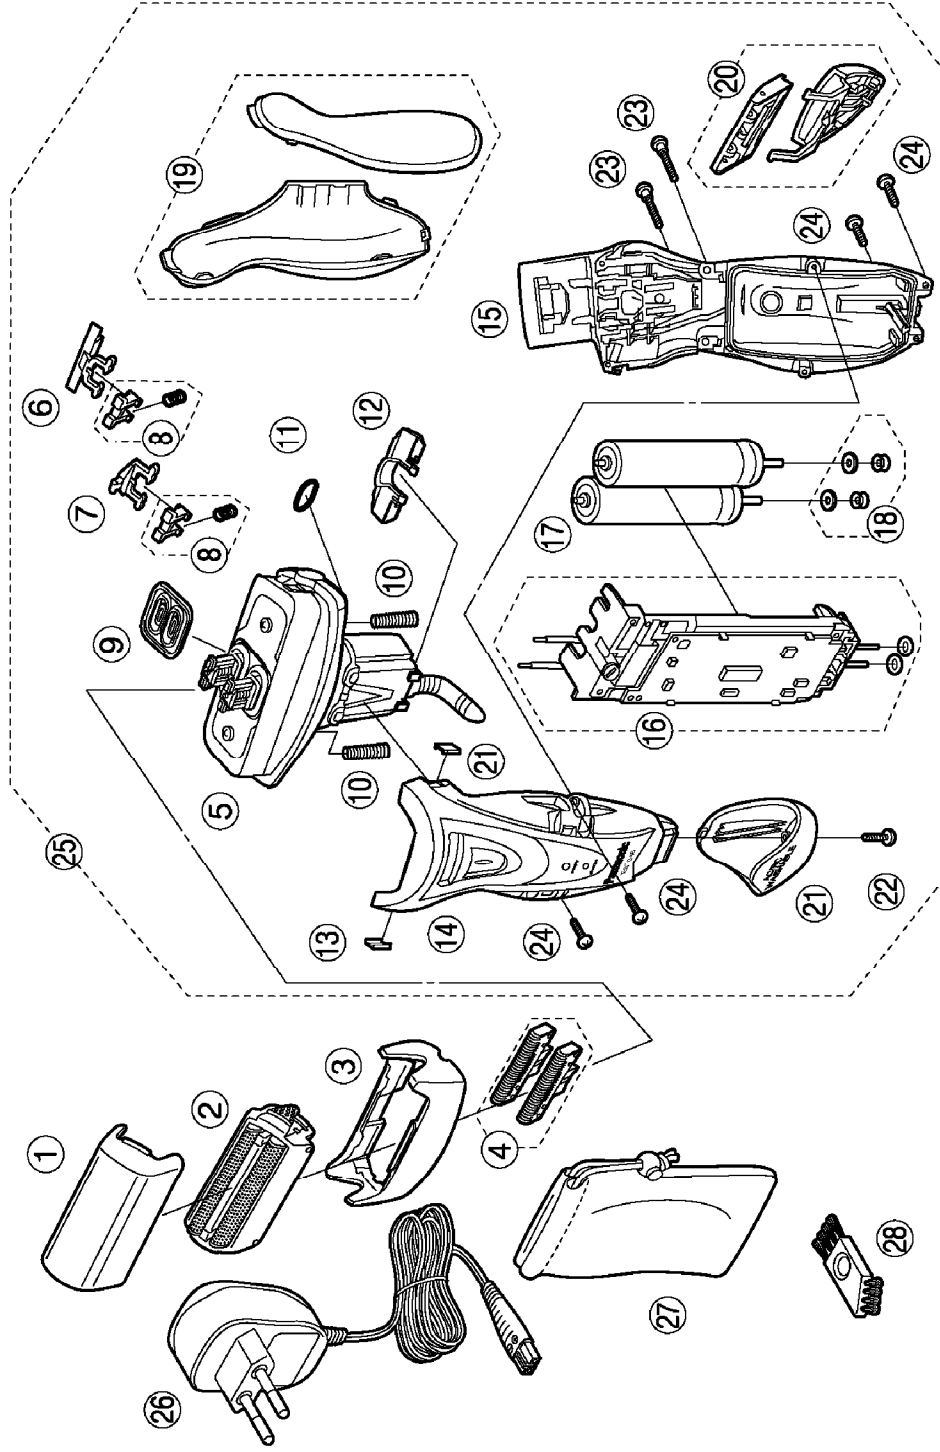

# EXPLODED VIEW & REPLACEMENT PARTS LIST

ES7036

E:  
A=available as an optional accessory