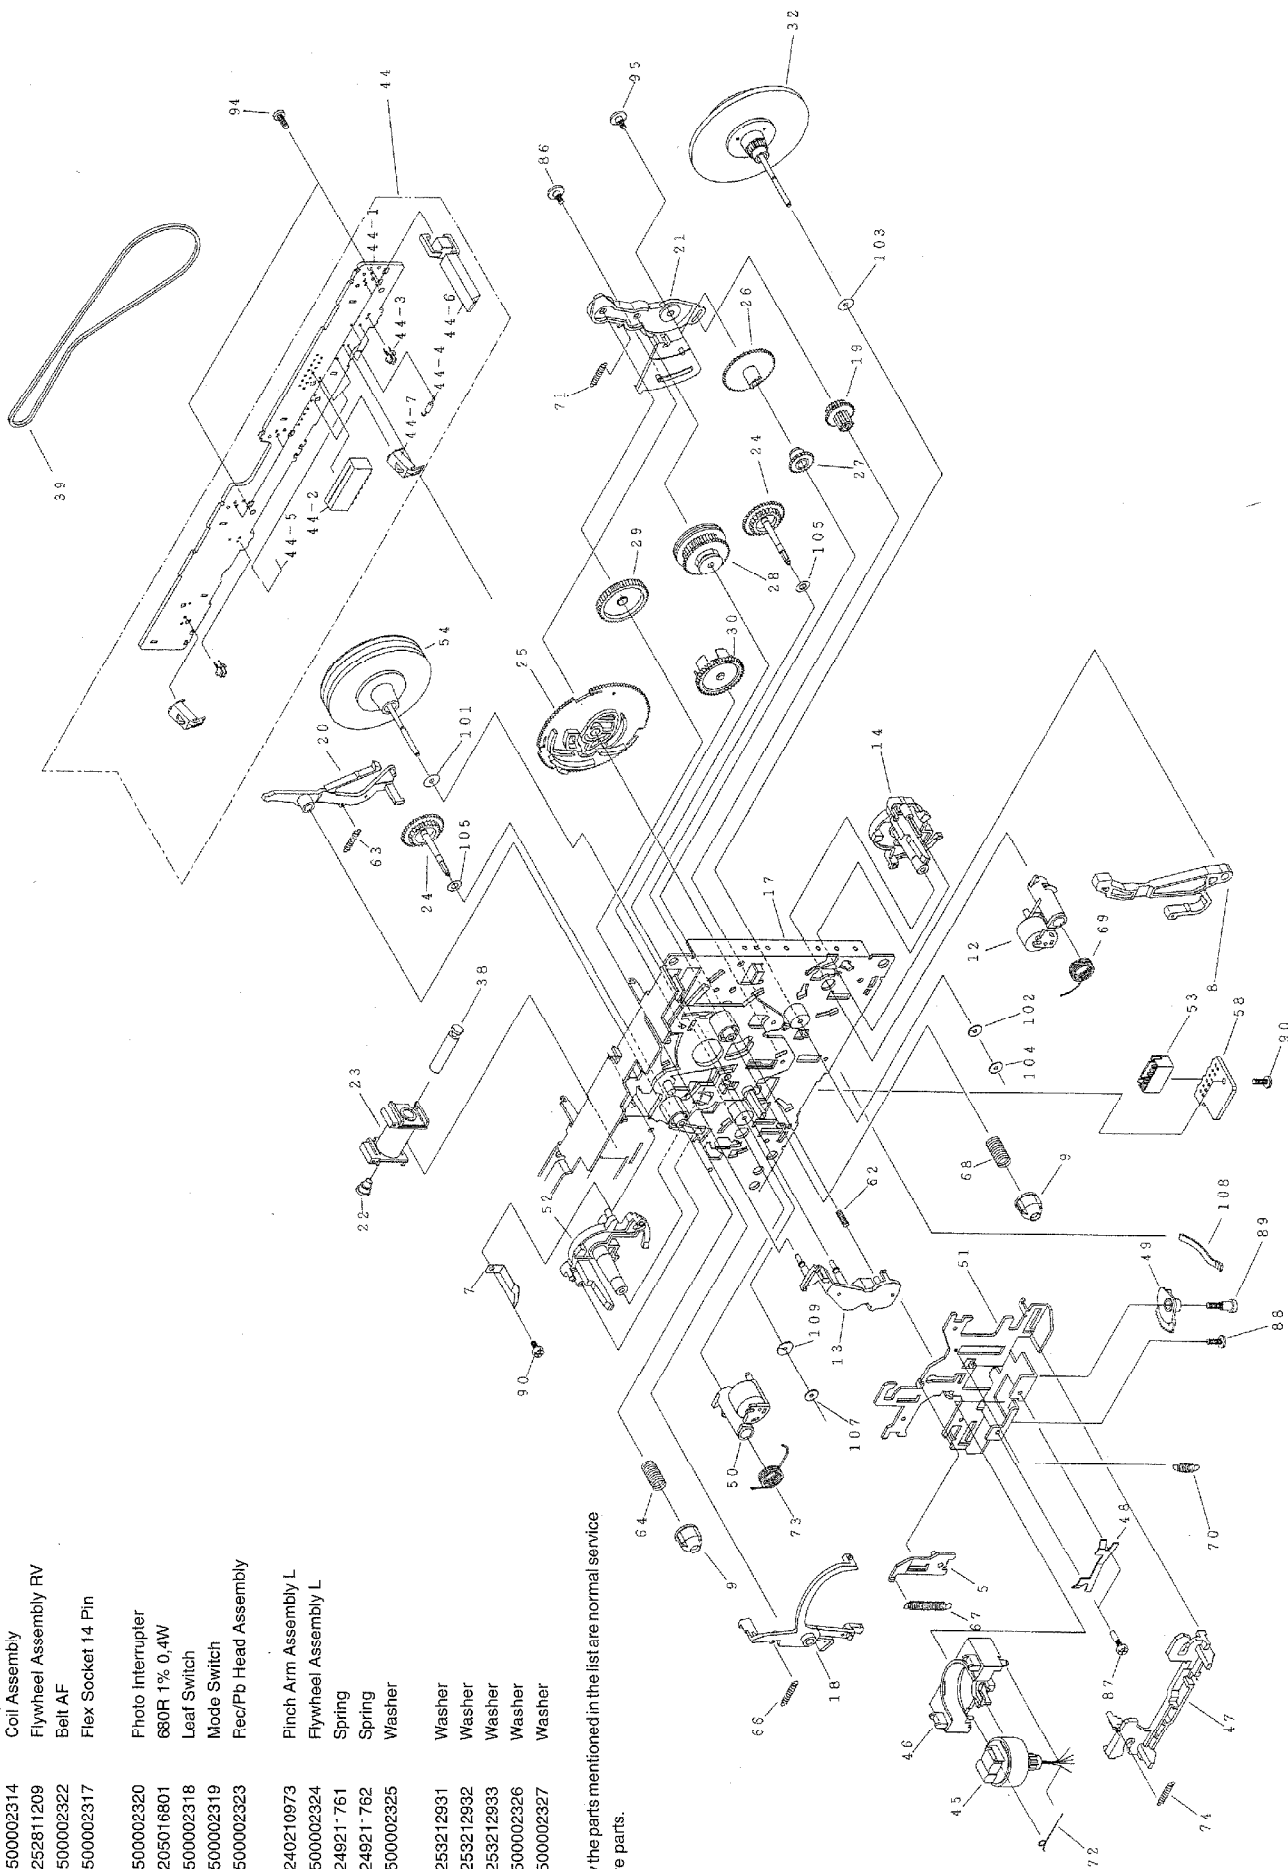

Note: Only the parts mentioned in the list are normal service spare parts.

TAPE MECHANISM B - RECORD/PLAYBACK (Autoreverse version)

MECHANICAL PARTS - REC/PB MECHANISM

12	482240210972	Pinch Arm Assembly R
23	996500002314	Coil Assembly
32	482252811209	Flywheel Assembly RV
39	996500002322	Belt AF
44-2	996500002317	Flex Socket 14 Pin
44-3	996500002320	Photo Interrupter
44-4	482205016801	680R 1% 0.4W
44-6	996500002318	Leaf Switch
44-7	996500002319	Mode Switch
45	996500002323	Rec/Pb Head Assembly
50	482240210973	Pinch Arm Assembly L
54	996500002324	Flywheel Assembly L
69	48224921-761	Spring
73	48224921-762	Spring
101	996500002325	Washer
102	482259212931	Washer
103	482259212932	Washer
104	482259212933	Washer
107	996500002326	Washer
109	996500002327	Washer

Note: Only the parts mentioned in the list are normal service spare parts.

MECHANICAL PARTSLIST 3CDC-99 MODULE

	4822 390 10136	POLYLUB GLY801 (GREASE)	43	4822 528 10937	PULLEY
3	4822 463 11008	GUIDE LEFT	44	4822 522 10493	IDLER WHEEL
4	4822 463 11009	GUIDE RIGHT	45	4822 358 10115	BELT
21	4822 441 11615	DRAWER	46	4822 466 10735	ECCENTRIC GEAR WHEEL
22	4822 402 10088	BRACKET TUMBLER	50	4822 532 12364	WASHER
38	4822 502 12548	SCREW M2,6X3,5	51	4822 532 12364	WASHER
39	4822 502 12548	SCREW M2,6X3,5	52	4822 532 12364	WASHER
40	4822 463 11011	SLIDE	53	4822 532 12364	WASHER
41	4822 522 10509	CONTROL DISC	35	4822 361 10753	CARROUSEL MOTOR
42	4822 522 10492	GEAR WHEEL	70	4822 361 10753	CARROUSEL MOTOR