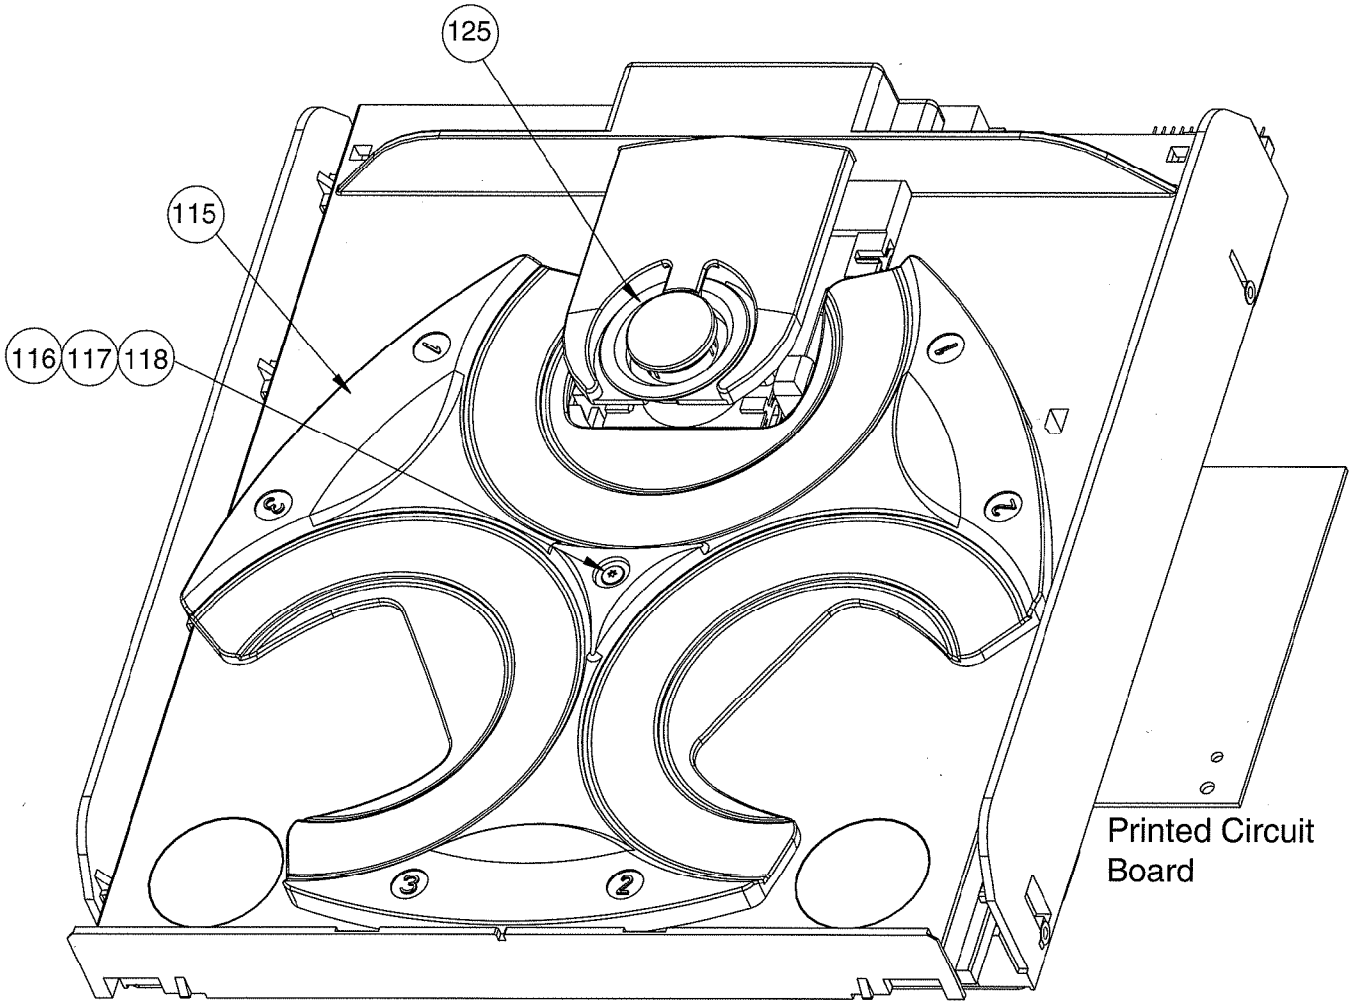

MECHANICAL PARTSLIST 3CDC-99 MODULE

	4822 390 10136	POLYLUB GLY801 (GREASE)	43	4822 528 10937	PULLEY
3	4822 463 11008	GUIDE LEFT	44	4822 522 10493	IDLER WHEEL
4	4822 463 11009	GUIDE RIGHT	45	4822 358 10115	BELT
21	4822 441 11615	DRAWER	46	4822 466 10735	ECCENTRIC GEAR WHEEL
22	4822 402 10088	BRACKET TUMBLER	50	4822 532 12364	WASHER
38	4822 502 12548	SCREW M2,6X3,5	51	4822 532 12364	WASHER
39	4822 502 12548	SCREW M2,6X3,5	52	4822 532 12364	WASHER
40	4822 463 11011	SLIDE	53	4822 532 12364	WASHER
41	4822 522 10509	CONTROL DISC	35	4822 361 10753	CARROUSEL MOTOR
42	4822 522 10492	GEAR WHEEL	70	4822 361 10753	CARROUSEL MOTOR

continued on next page