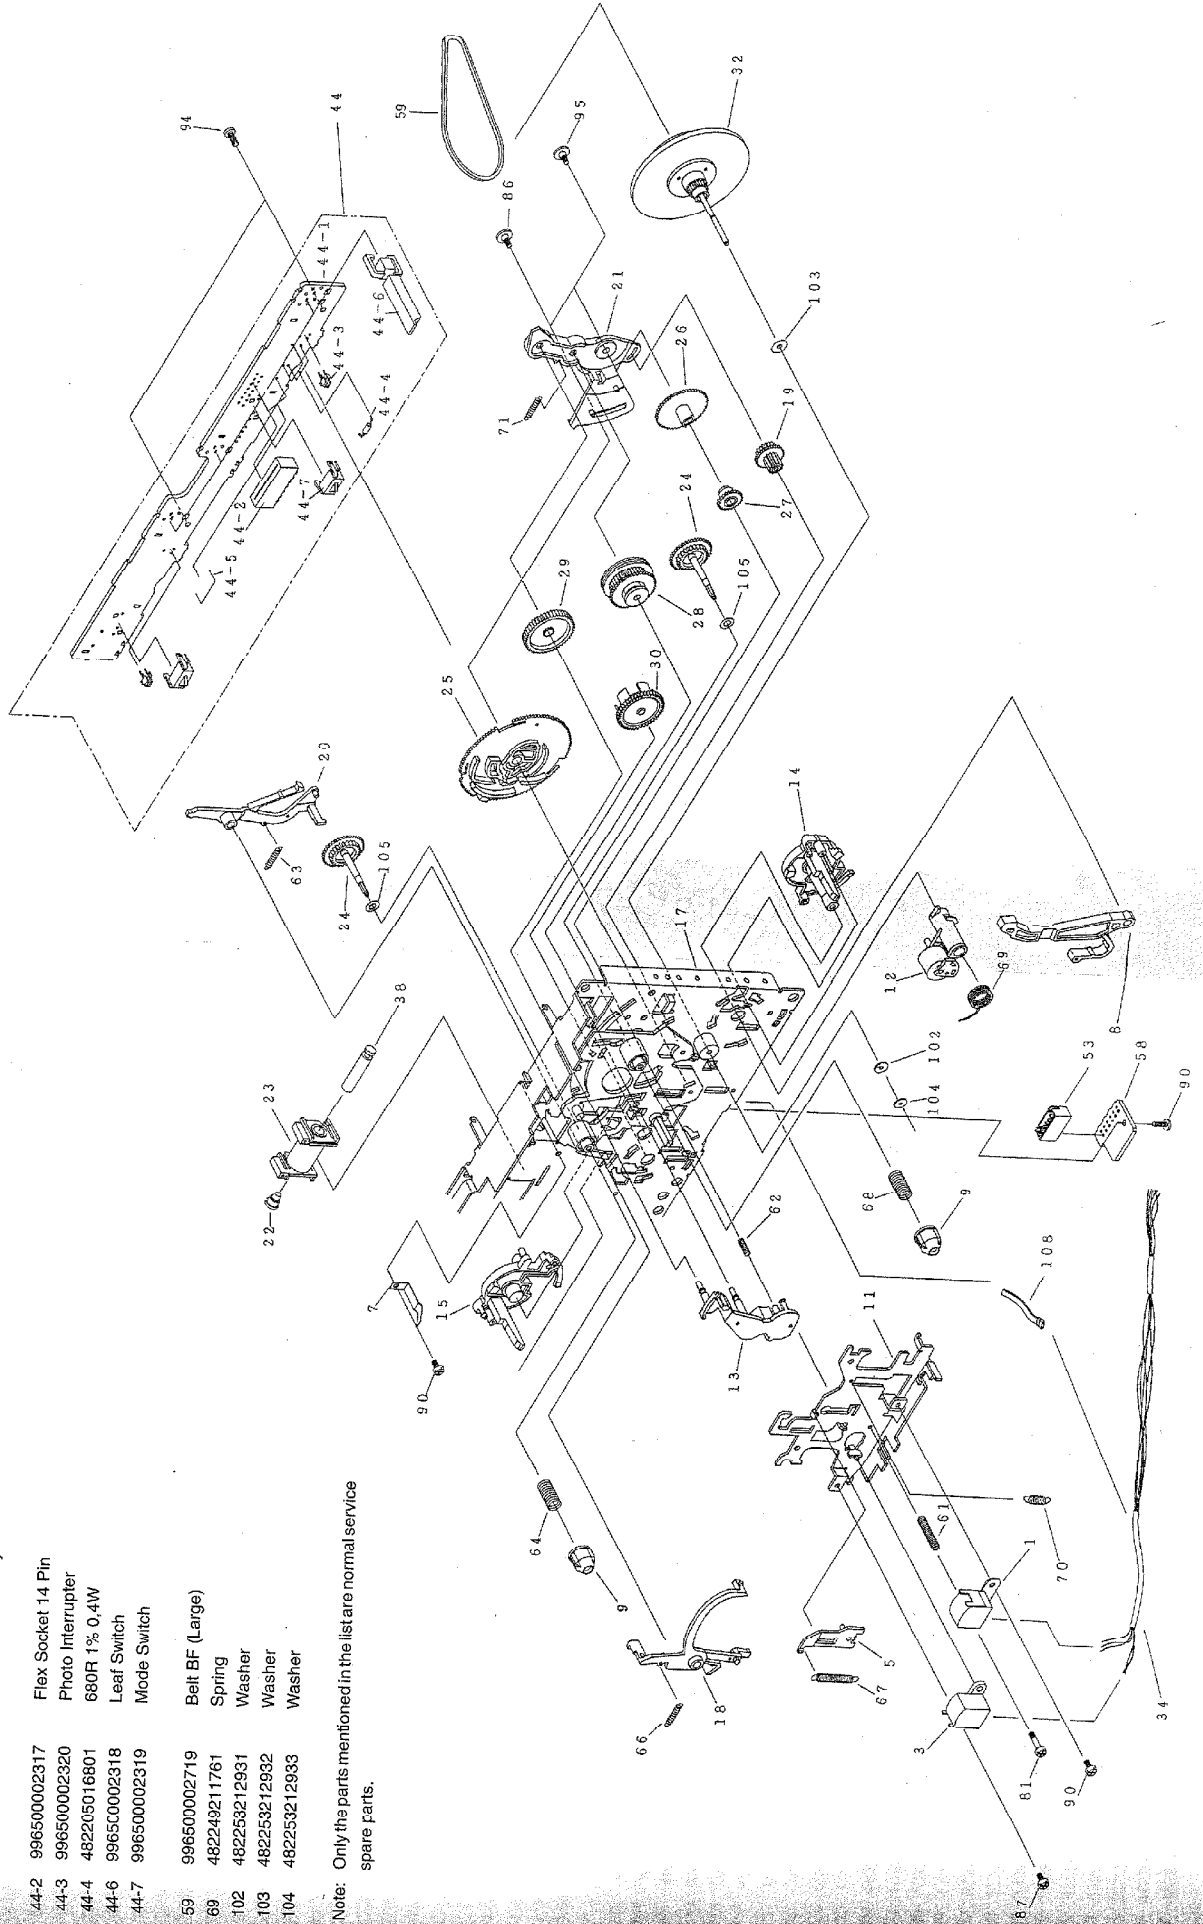

TAPE MECHANISM B - RECORD/PLAYBACK (Non-Autoreverse version)

MECHANICAL PARTS - REC/PB MECHANISM

1	996500002313	Play Head
3	996500002600	Head, Erase
12	482240210972	Pinch Arm Assembly R
23	996500002314	Coil Assembly
32	482252811209	Flywheel Assembly RV
44-2	996500002317	Flex Socket 14 Pin
44-3	996500002320	Photo Interrupter
44-4	482205016801	680R 1% 0.4W
44-6	996500002318	Leaf Switch
44-7	996500002319	Mode Switch
59	996500002719	Belt BF (Large)
69	482243211761	Spring
102	482253212931	Washer
103	482253212932	Washer
104	482253212933	Washer

Note: Only the parts mentioned in the list are normal service spare parts.