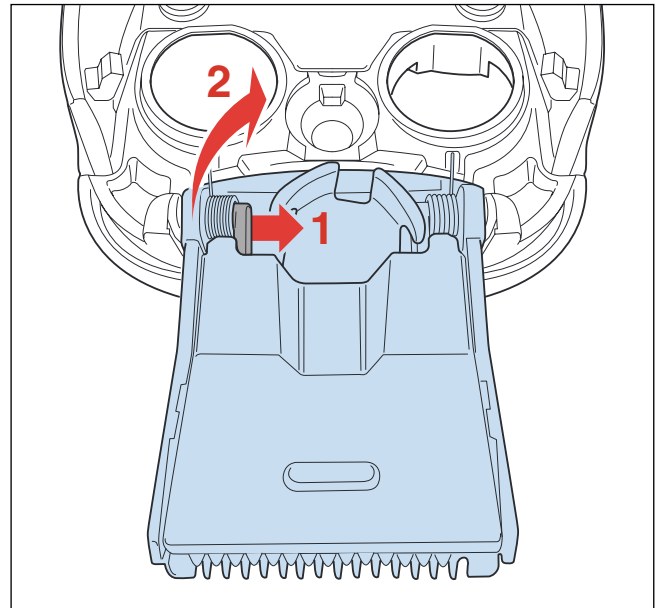

DISASSEMBLY- AND RE-ASSEMBLY ADVICE

HQ9190

Disassembly:

- Remove shaving unit, to prevent damaging during repairing.
- Remove the two screws (A) on the backside of the shaver.
- Remove the three screws (B) from the innerhousing.
- Remove the mains from the motor by turning and pulling the wires out of the motor.
- Remove the two screws (C) for the hairchamber.

- Bent the sideflaps outside and remove the hairchamber. Think by placing this sideflaps on the nocks.
- Remove driving unit.

- Remove the trimmer from the hairchamber by pushing the black nock by a small screwdriver inside the spring, to the inside.