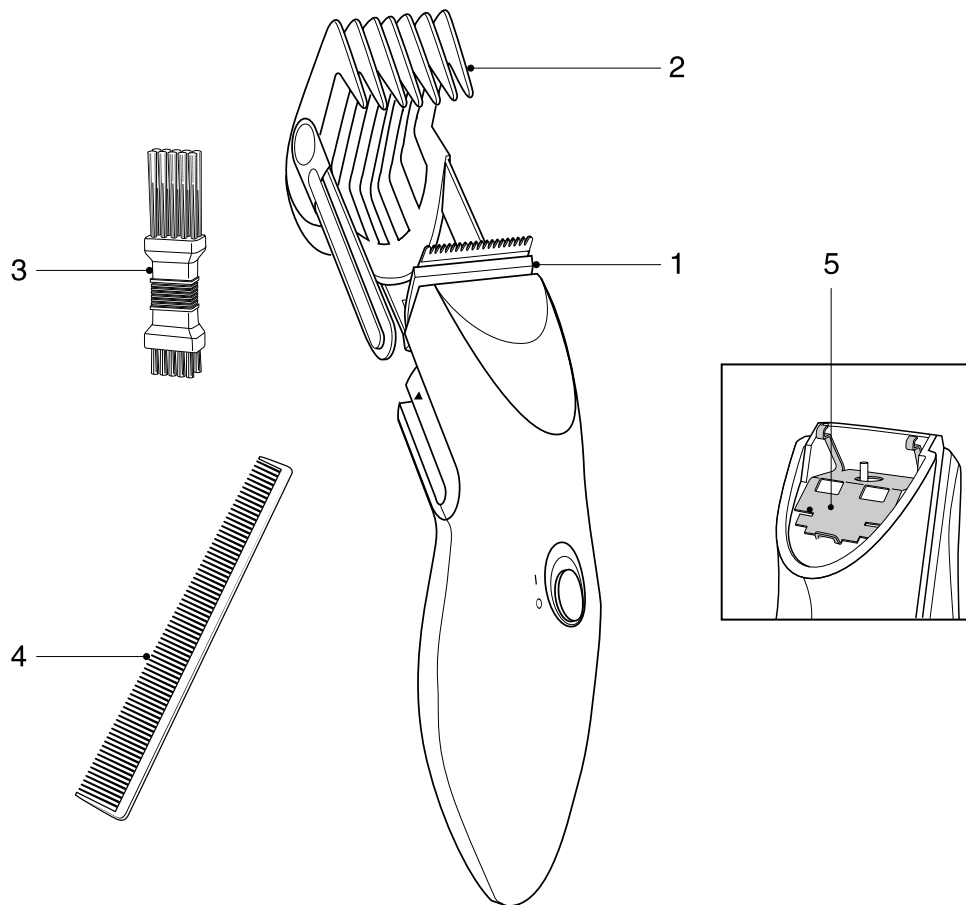

EXPLODED VIEW + PARTS LIST HQ-C 24I

Pos	Description	Service code
1	Cutter	4822 690 10212
2	Adjustable comb	4822 690 10203
3	Cleaning brush	4822 479 30183
4	Styling comb	4822 690 30433
5	Trimmer clamp	4203 035 71060
	Dir. for use: UK, D, N, S, SF, DK, GR	4203 035 74100
	Dir. for use: UK, D, F, NL, E, P, I, TR	4203 035 74110
	Dir. for use: UK, Russian, Polish, Estonian, Latvian, Lithuanian	4203 035 74120
	Dir. for use: UK, Russian, Ukrainian, Croatian, Slovenian, Czech, Slovak, Hungarian, Rumanian	4203 035 74130
	Dir. for use: Japan	4203 035 74140
	Dir. for use: UK, Arabic, Farsi, E, Brazilian, F	4203 035 74150
	Dir. for use: UK, S-Chinese, T-Chinese, KOR, Malay, Bahasa-Indonesia, Vietnamese	4203 035 74160
	Dir. for use: USA	4203 035 74170