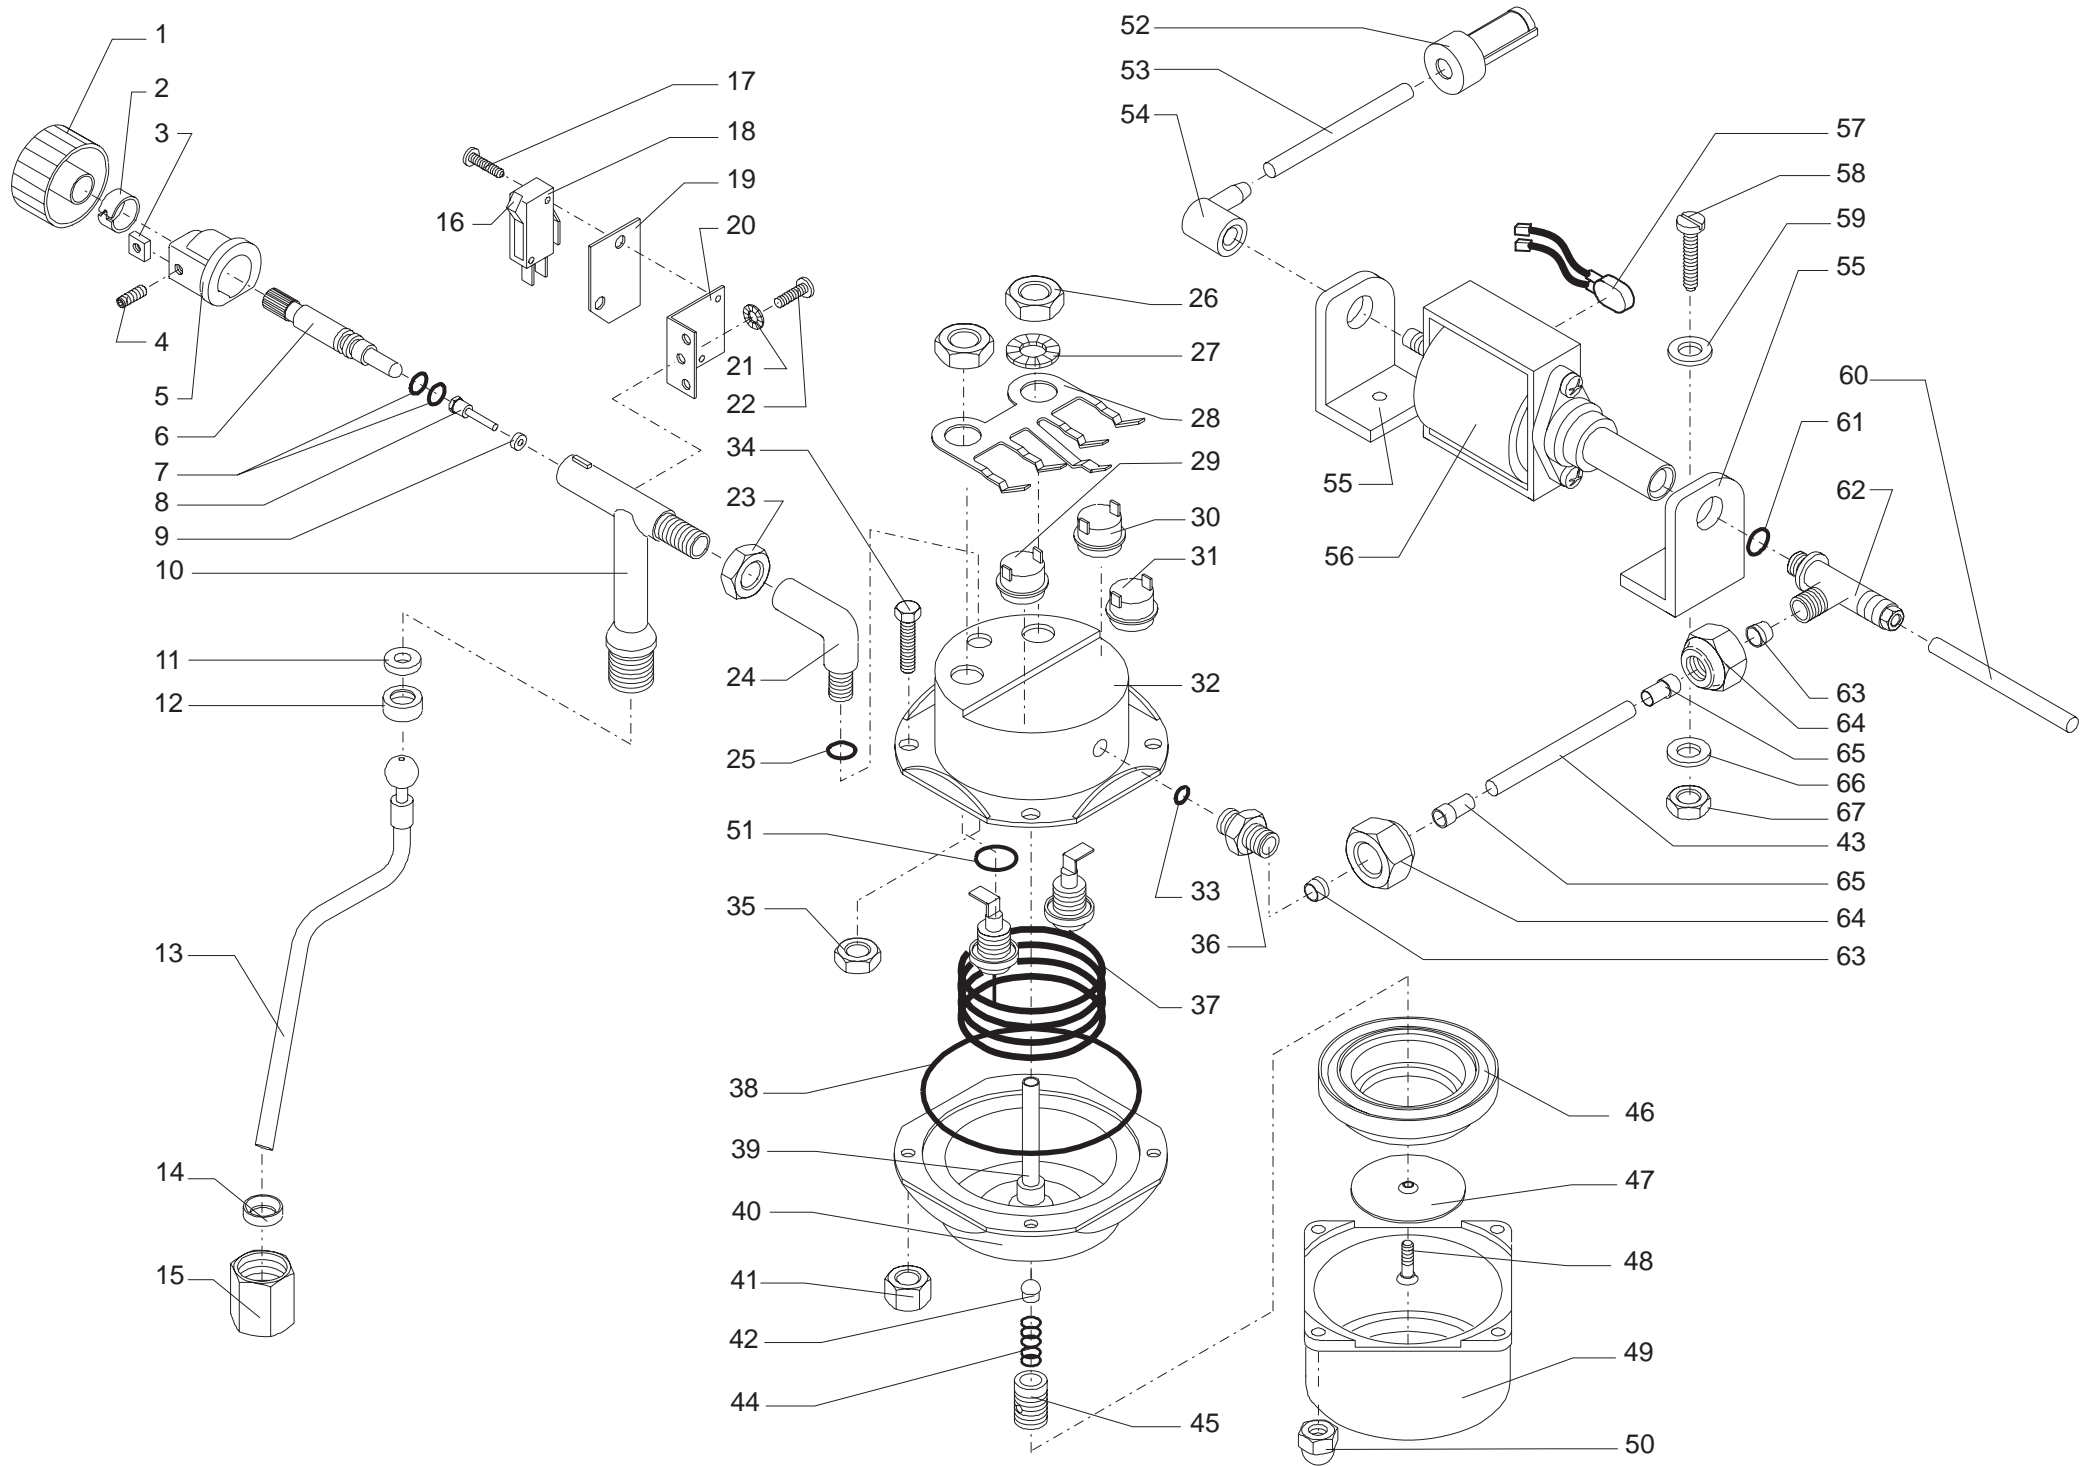

E72003

COM002, COM002X

Pos	Article-Nr.	Description	Pos	Article-Nr.	Description
1	147710350	BLACK KNOB FAUCET SHAFT A100/A110	52	144650100	SUCTION FILTER
2	120460204	RAPID CONNECTOR D=10,6 H=5 SP=1	53	149360200	SILICONE TUBE 5X8 70SR IN ROLL 25 MT
3	123451900	SQUARE NUT M4 CH=8 H=2.5 ZNP	54	147920550	BLACK 90° CONNECTOR IN NBR
4	125580104	STEI SCREW M4X8 UNI 5929 BURNISHED	55	149181550	PUMP SUPPORT TYPE ULKA
5	142200350	CAM FOR FAUCET SHAFT	56	187720958	ULKA PUMP EX 5 230 VOLT
6	120640620	BRASS FAUCET SHAFT L=57 MM	57	289200700	THERMAL. PROTECT.120°C CABLE.125/270
7	140321461	OR 2018 IN EPDM	58	129768902	TC SCREW M5X16 UNI 6107 ZNP
8	128870420	BRASS PISTON L=21	59	128310504	WASHER UNI 8842 A5 BURN.
9	145842664	KETRON SEAL D=6 FOR PISTON	60	149360200	SILICONE TUBE 5X8 70SR IN ROLL 25 MT
10	128452403	NIKELED FAUCET FOR SS.BOILER A100-A110	61	140321961	OR 2031 IN TERMOIL
11	145840365	SEAL FOR ARTICULA. STEAM TUBE	62	227910520	BRASS CONNECTOR D=12 +PUMP SAFETY
12	148620100	UPPER SEMISPHERE SEAL	63	121800420	^{VΔI VFE} OGIVE BUSH 6 (DE=8,4 DI =6,2 L=7
13	129372108	CHROMED STEAM TUBE W/SPH-W/O NOZ.ASSY.	64	123460120	BRASS NUT 1/8"GAS FOR TEFLON TUBE D=6
14	148620200	LOWER SEMISPHERE SEAL	65	121840120	BRASS INNER TUBE BUSH (DE4XDI3X10)
15	123450308	SELF-LOCK NUT H=21 STEAM TUBE+SPHER	66	128160102	FLAT WASHER 5,5X20 GALV.
16	126310200	CROUZET LEVER 161 F 70507528	67	123160502	NUT M5 HIGH UNI 5587-68 GALVANIZED
17	129513203	SCREW TCB 2,9X15,9 DIN 7981 NICK			
18	186701500	MICROSWITCH 83161.1 IW3 UL/CSA 8316116			
19	182580100	INSULATE PROTECTION 25X37,5 FOR MICRO			
20	129180802	MICRO SUPPORT PLA.			
21	128310404	WASHER UNI 8842 A4 BURNISHED			
22	129823802	TCB SCREW M4X8 UNI 7687 ZNP			
23	123390420	BRASS NUT 1/8 GAS H=4.5 CH=13			
24	227910200	TEA/BRASS CONNEC.FOR SS BOILER A100-A110			
25	140323062	OR 2043 IN SILICONE			
26	123452000	BRASS NUT M 12 X1,25 H= 4,5			
27	128311204	BURN.WASHER UNI 8842 A12			
28	126836321	3 TH .FIX. SPRING EARTH SYMBOL. ST			
29	189422000	THERMOSTAT 95° 1NT-01L-0036			
30	189425100	THERMOSTAT 127° 1NT-01L-0499			
31	189428200	THERMOSTAT 175° 1NT-08L-3794			
32	122902121	SS UPPER BOILER CASING+BRACKET W/O VAPIS			
33	140320762	OR 108 IN SILICONE			
34	129680802	GALVANIZ.SCREW WITH WASHER TE M5X20			
35	123390109	TEA/BRASS NUT 1/8 GAS H=6 CH=14			
36	127960903	TEA/BRASS STRAIGHT FITTING FOR SS.BOILER			
37	188150358	HEAT ELEMENT 230V-900W FOR SS BOILER			
38	140322962	OR 176 IN SILICONE			
39	126950220	BRASS HUB FOR SS LOWER BOILER CASING			
40	222891400	SS.LOWER BOILER CASING+BRASS/TEA HUB			
41	123160502	NUT M5 HIGH UNI 5587-68 GALVANIZED			
42	149450588	65SH SILICONE BOILER SEALING VALVE			
43	149400100	TEFLON TUBE 4X6 IN ROLL			
44	126761518	SPRING FOR BOILER VALVE			
45	129960820	BRASS VALVE HOLD SCREW SS BOILER			
46	145841500	FILTERHOLD SEAL			
47	123741421	PERCOLATOR DE =48,8 SS BOILER JACOBS			
48	129854021	TSP SCREW M4X8 UNI 7688 SS			
49	220290300	POLISHED FILTERHOLDER LOCKING RING ASSY.			
50	123330120	BRASS CAP NUT M5 UNI 5721-69 CL.5S			
51	140322262	OR 2050 IN SILICONE