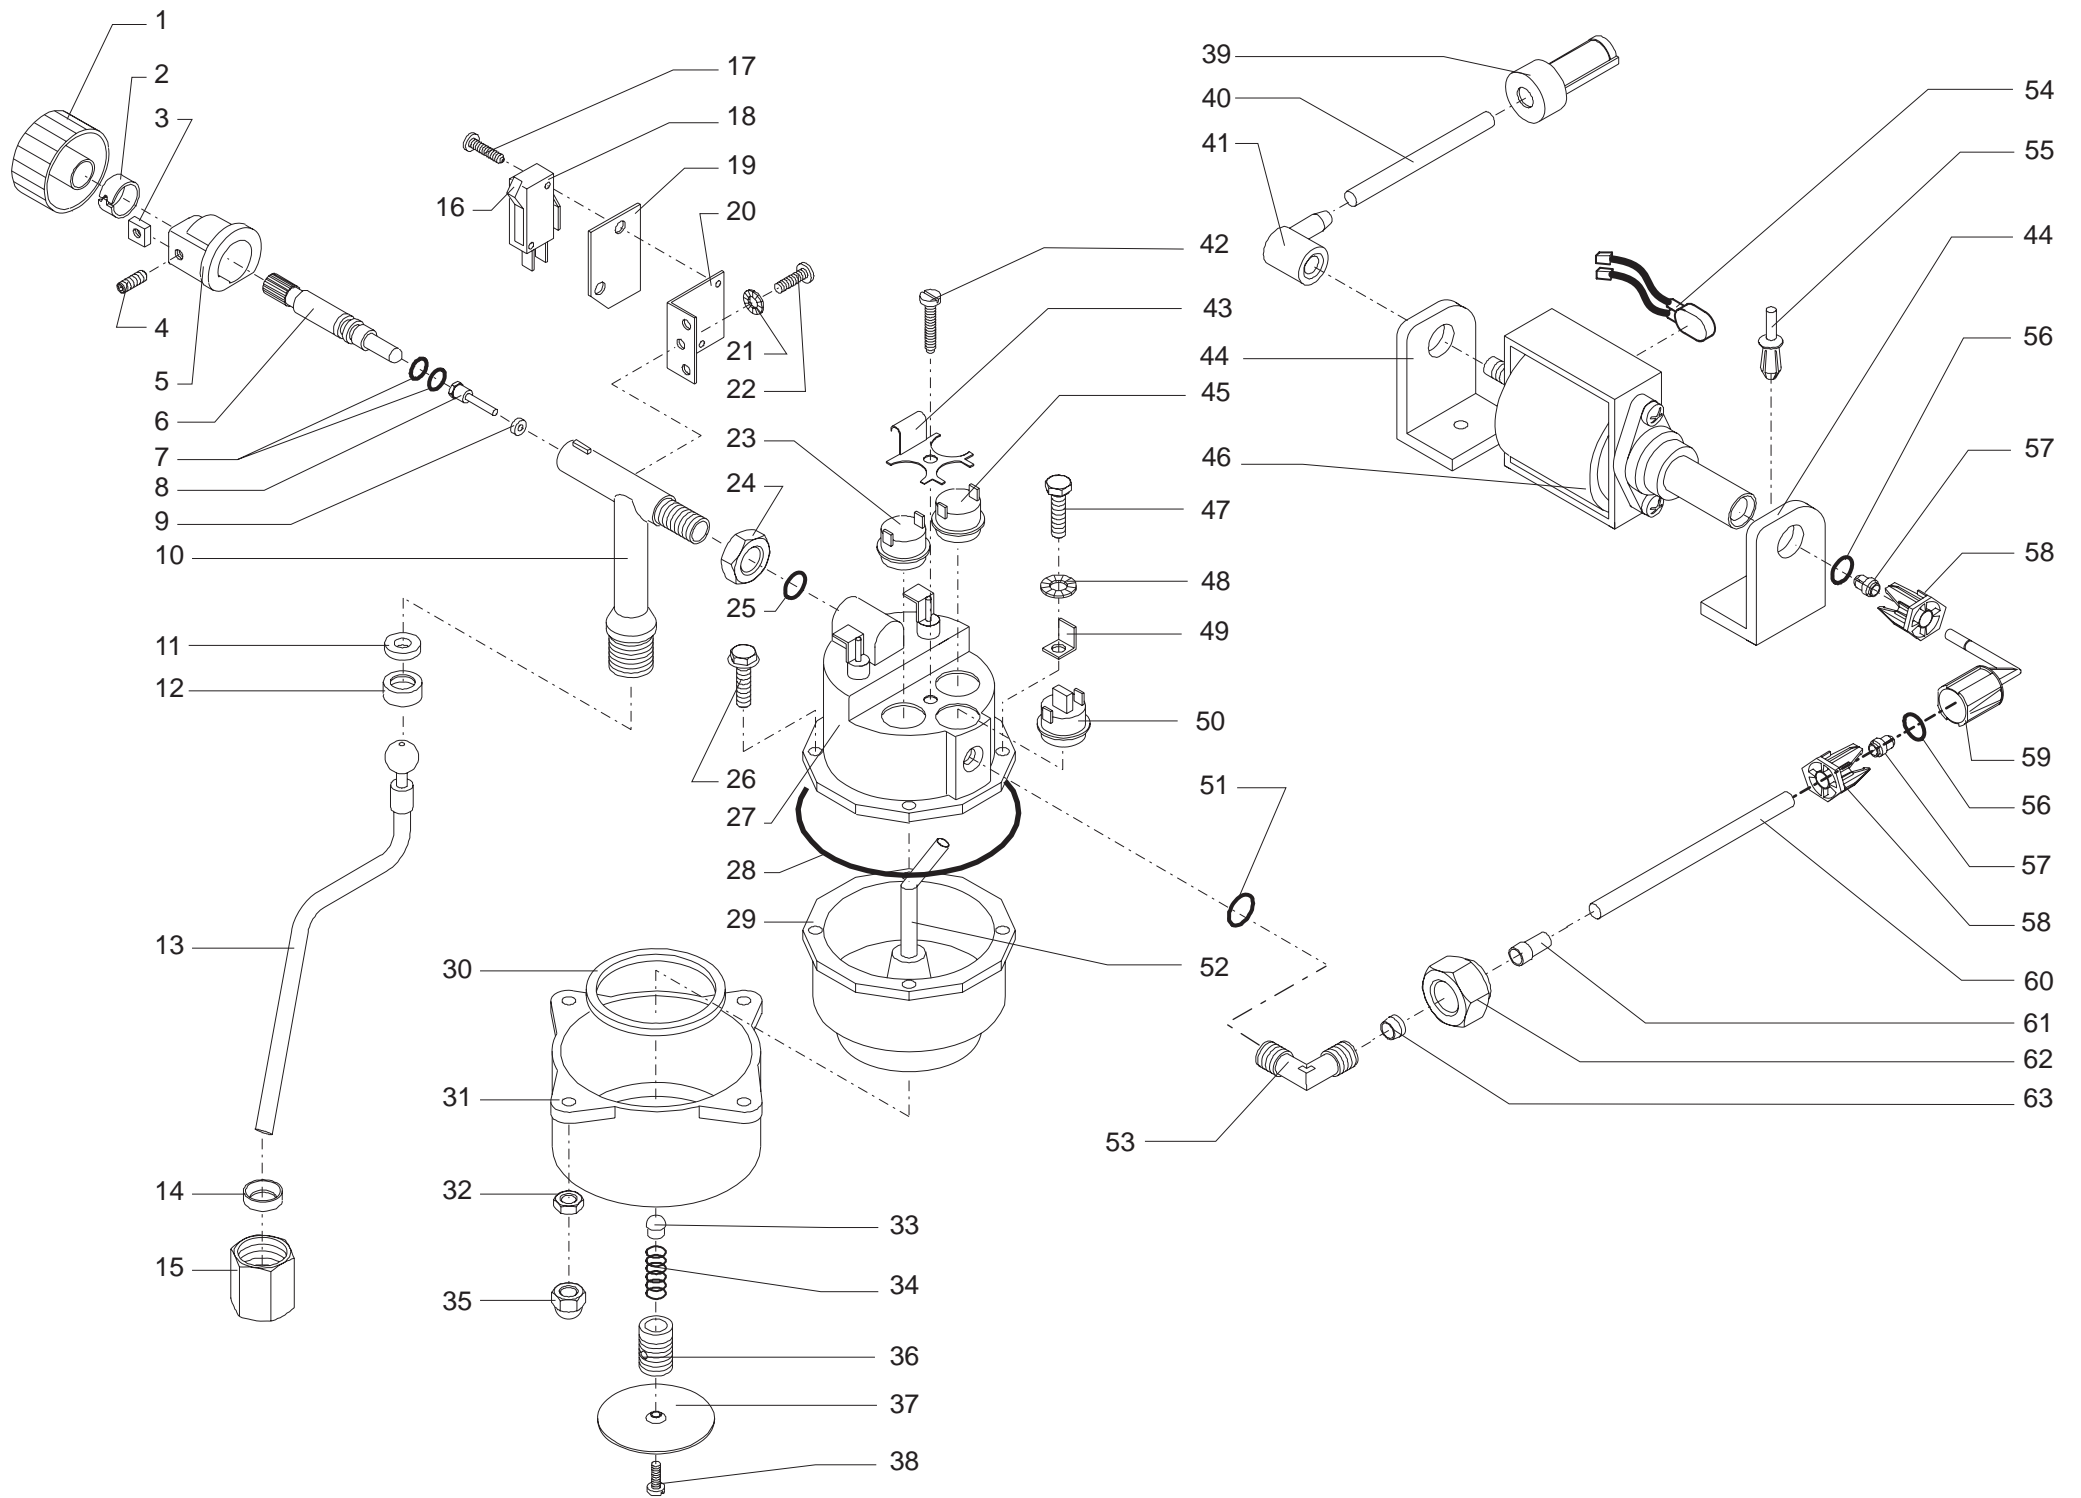

## COM002, COM002X

Pos	Article-Nr.	Description	Pos	Article-Nr.	Description
1	178690900	EXT. BOX POLYST.RIO PROFI A11/A110	41	227530647	MOTOR SUPPORT PLA. A110 BLACK
2	178501600	FLEX. BOX SAECO VIA VENEZIA COMB	42	183351400	C. 5 ST.PVC 2 BLA/SIL 1 BRO.2 GREE
2	178541300	DISPLAY BOX SAECO RIO PROFI	43	142840500	GREEN LENS
3	178541000	EXT BOX FOR 1 SAECO PROFI	44	186071300	UNIP. SWI. GREY ROLD 81064 A100/A
4	125740921	STAINLESS STEEL GRATE A100 /A110	44	186071350	UNIP. SWITCH BLA.ROLD 81191 A100/
5	149640862	GREY DRIP TRAY A100/A110	45	183670400	UNIP.SWIT. GREY .ROL 81065 X A100/
6	142600362	DARK/GREY REPOSITORY DRAWER A100/A110	45	183670450	UNIP.SWITCH BLA.ROLD 81192 X A100/
7	149180862	GREY DRIP TRAY SUPPORT A100/A110	46	186071400	UNIP. SWITCH GREY ROLD 81066 A110
8	125890824	WOODEN INSERT FOR DUMP BOX A110 (PROFI)	46	186071450	UNIP. SWITCH BLA.ROLD 81220 X A110
9	142600447	TAMPER DRAWER BLACK FOR A110	47	183500100	POWER CAB.LE ITALY BLACK L=1600MM
9	142600462	TAMPER DRAWER D.GREY FOR A110	47	183502000	BLACK POWER CABLE SCHUKO L=1600
10	226550660	FILTERH.GRANCREMA TONGUE =25 COMPL.GREY	47	183504000	P.CABLE AUSTRALIA BLACK L=1600MM
11	186051400	BIP. SWITCH GREY ROLD 81063 AS.+++	48	187640500	GROMMET AB/9 BLACK 75SHORE 1017712
11	186051450	BIP. SWITCH BLACK ROLD 81190 ASS	49	129590121	SELF TAPSCREW 2,9X6,5 TMC SS
12	149180962	TAMPER SUPPORT GREY	50	128310321	WASHER UNI 8842 A3 SS
13	147800350	TAMPER BLACK FOR CASING	51	129516803	SCREW TCB3,5X19 DIN 7981 NICK
13	147800362	TAMPER GREY FOR CASING A110	52	142840762	GREY SCREW COVER PLATE
14	222376030	WHITE CASING A110 S/SCR.SAECO RIO PROFI	53	147750662	GREY BOILER PLATE GUARD A100/A110
14	222376047	BLACK CASING A110 S/SCR.SAECO RIO PROFI	54	129514003	SCREW TCB 2,9X22,2 DIN 7981 NICK
14	222390447	BLACK CASING A110 S/SCR.SAE V.VENEZ.COM.	55	129512503	SCREW TCB 2,9X9,5 DIN 7981 NICK
15	147620700	BLACK ROUND ADHESIVE FOOT SJ-5003	56	147750862	GUARD , GREY + PIN
16	222680780	TR/BLU WATER CONT.S/S.MAX JURA A100/A110	57	146680159	7016/GREY COFFEE MEASURE
17	129513203	SCREW TCB 2,9X15,9 DIN 7981 NICK	58	165912800	NEUTRAL MANUAL COM002
18	186801400	3 WAY JUNCT.BLOCK PA 27/3 + SYMBOLS	58	165918700	INST.BOOK R.PROFI A/110 SAECO IBER
19	288750200	PLAST.INSULAT. JUNCT. BLOCK 5 WAY	59	148000150	SCRAPER SEAL CLEAN. CUT INSERT 2MM
20	188600550	BLACK CABLE CLAMP	60	186800200	2 WAY JUNCTION BLOCK PA 27/2
21	129511803	SCREW TCB 2,9X6,4 DIN 7981 NICK	61	229650747	BLACK DRIP TRAY A100/A110
22	128310304	WASHER UNI 8842 A3 BURNISHED			
23	129513203	SCREW TCB 2,9X15,9 DIN 7981 NICK			
23	147750647	BLACK BOILER PLATE GUARD A100/A110			
24	128210200	ELASTIC WASHER FOR SHAFT D=2MM			
25	227540530	WHITE BOILER SUPPORT PLATE VAP/PROFI			
25	227540547	BLACK BOILER SUPPORT PLATE VAP/PROFI			
26	129516203	SCREW TCB PH-AB 3,5X13 UNI 6954 NI			
27	129512503	SCREW TCB 2,9X9,5 DIN 7981 NICK			
28	147530200	DOSER FIXING PLA. BLACK FOR A110			
29	145880247	TAMPER DRAWER GUIDE BLACK A110			
29	145880262	TAMPER DRAWER GUIDE GREY A110			
30	147620700	BLACK ROUND ADHESIVE FOOT SJ-5003			
31	142860150	BLACK WATER TANK FUNNEL			
31	142860162	GREY WATER TANK FUNNEL			
32	122801521	CUPWARMING LID + 2 HOLES A11/A110			
33	129823802	TCB SCREW M4X8 UNI 7687 ZNP			
34	186400200	DOUBLE TABS 6,3 D=4,3 <=45° 0010397000			
35	129512903	SCREW TCB PH-AB 2,9X13 UNI 6954 NI			
36	128420104	BURN.ELASTIC WASHER UNI 1751 B4			
37	123160402	NUT M4 HIGH UNI 5587 GALVANIZED			
38	187640500	GROMMET AB/9 BLACK 75SHORE 1017712			
39	129854202	TSP SCREW M4X10 UNI 7688 ZNP			
40	184650100	ANTIDIS. FILT.F.AH.DA 3100.ZC/4112			
41	227530630	MOTOR SUPPORT PLA. A110 WHITE			