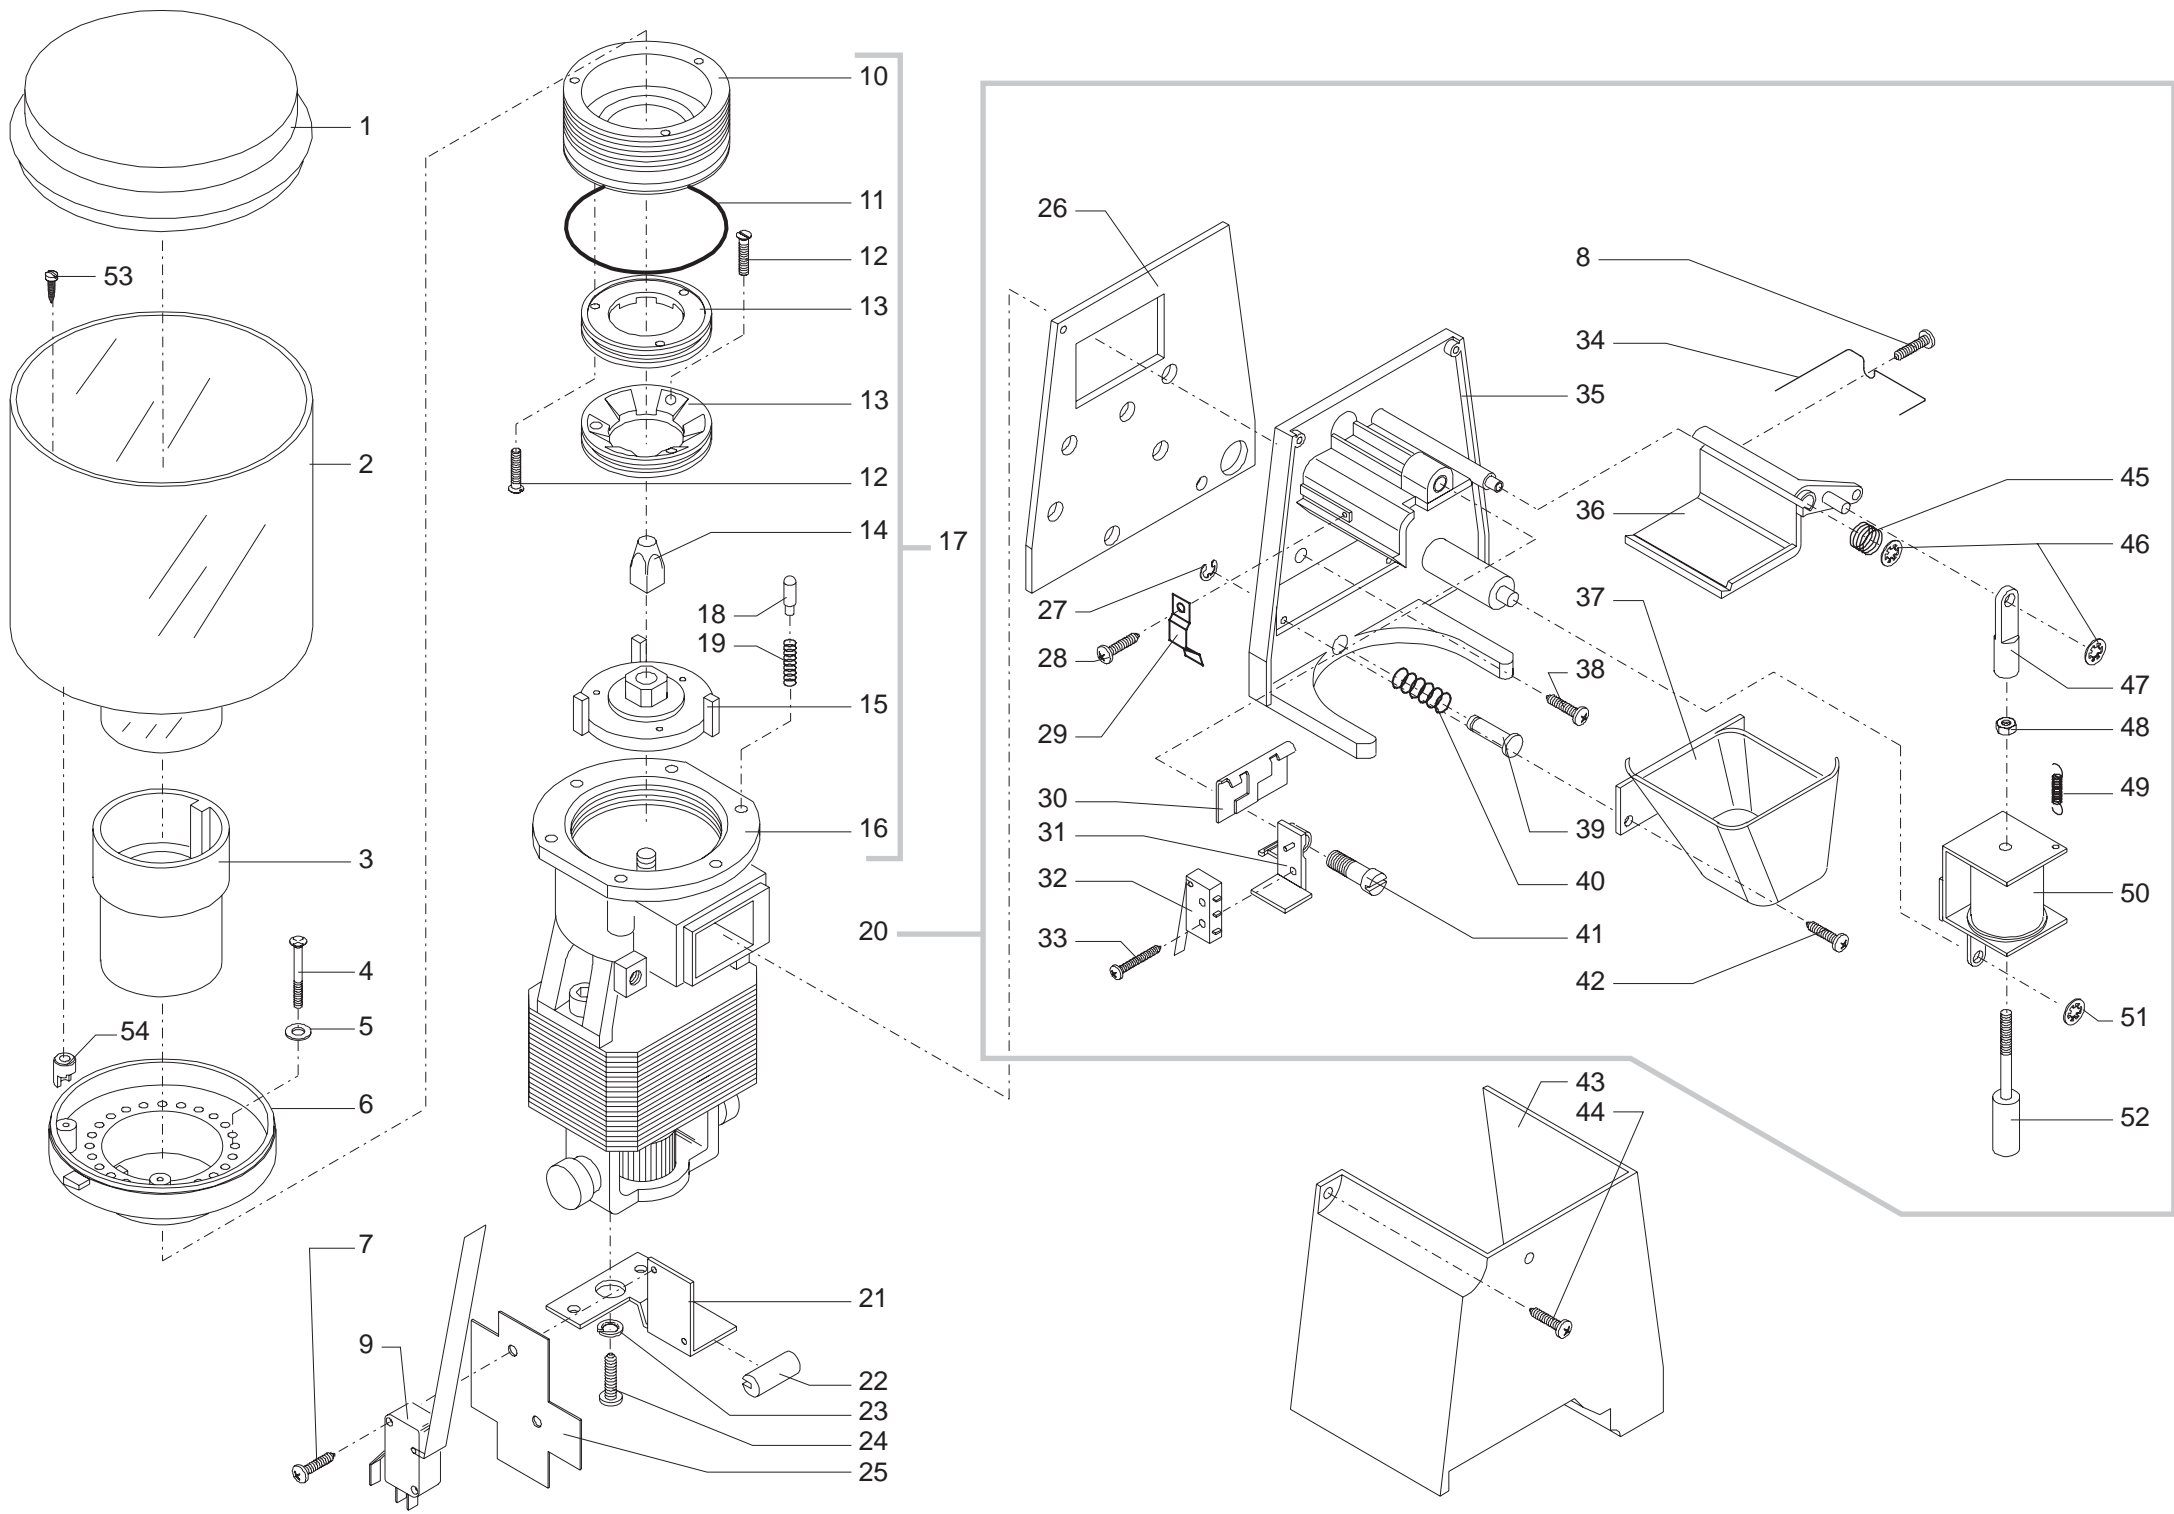

E72003

COM002, COM002X

Pos	Article-Nr.	Description	Pos	Article-Nr.	Description
1	142800850	OPAQUE /BLACK BEAN CONTAINER LID	46	128210400	ELASTIC WASHER FOR SHAFT D=4MM
1	142800862	D.GREY BEAN CONTAINER LID	47	147470100	CONNECTING PIN
2	142710580	TRANSP/BLEU BEAN COFFEE CONTAINER A110	48	123160302	NUT M3 HIGH UNI 5587 GALVANIZED
3	145890862	INSERT COFFEE CONT. EXT. GREY A110	49	126760718	RETURN SPRING ELEC.BOIL. DOS. PROF
4	129821804	TCB SCREW M3X8 UNI 7687 BURN	50	283770152	EL.M. ASS CAB.L=240 COPPER BUSH 23
5	128310304	WASHER UNI 8842 A3 BURNISHED	51	128210500	ELASTIC WASHER FOR SHAFT D=5MM
6	146570450	BLACK COFFEEGRIND.ADJUSTMENT RING NUT	52	122590102	ELECTROMAGNET CYLINDER (D9X55)
7	129513203	SCREW TCB 2,9X15,9 DIN 7981 NICK	53	129513603	SCREW TCB 2,9X19 DIN 7981 NICK
8	129511803	SCREW TCB 2,9X6,4 DIN 7981 NICK	54	143590750	SPACER ,BEAN CONT. BLACK PROFI
9	286700400	MICROSWITCH .83161113 + LEVER 161A			
10	229180400	KNOB SUPPORT IN BRASS H=22			
11	140321560	OR 3187 IN NBR			
12	129761402	TC SCREW M3X8 UNI 6107 ZNP			
13	126520119	GRINDER FOR MOTOR TYPE BATTISTINI			
14	123450208	SQUARE CAP NUT FOR MOTOR			
15	229180300	ALU GRINDER SUPPORT H=20,5			
16	286851358	MOTOR AS.230V COFFE.GRIND.CABL+FAST			
17	286881958	G.MOT.AS.+PIN GRIND. BAT.+FASTON 2			
18	127470109	KNOB RETAINING PIN			
19	126760418	SPRING FOR PIN			
20	283710683	DOSER AS. GREY/230V (RIO PROFI WHI			
20	283710685	DOS. AS. .BLACK/230V (RIO PROFI BL			
21	129020302	BRACKET FOR MICRO			
22	147840200	SHAPED SOLID RUBBER IN ROLL D=8MM			
23	128310404	WASHER UNI 8842 A4 BURNISHED			
24	129823802	TCB SCREW M4X8 UNI 7687 ZNP			
25	182580400	INSULATE CARD 60X53 FOR MICRO			
26	148810147	DOSER SPACER BLACK			
26	148810162	DOSER SPACER GREY			
27	120350104	SHAFT 4 UNI 7434			
28	129511803	SCREW TCB 2,9X6,4 DIN 7981 NICK			
29	126830519	DOSER SPRING PROFI			
30	127570421	OSCILLATING PLA. FOR DOSER PROFI			
31	149020262	MICRO SUPPORT BRACKET GREY			
32	186700500	MICROSWITCH SAIA XCC3-J2			
33	129510503	SCREW TCB 2,2X12,7 DIN 7981 NICK			
34	126830618	COFFEE DUMP SPRING L=39 DOSER .PRO			
34	126836918	COFF. DUMPER SPRING L=34.5DOS. PRO			
35	226472647	"SPARES KIT FOR DOSER "" COMBI BLA			
35	226472662	"SPARES KIT FOR DOSER "" COMBI GRE			
36	147370162	GREY MOBILE PART FOR DOSER PROFI			
37	149260162	HOPPER FOR DOSER GREY PROFI			
38	129533321	SCREW TSP2,9X16 DIN 7982 SS			
39	127470309	PIN FOR DOSER			
40	126761518	SPRING FOR BOILER VALVE			
41	129660202	PANELVIT TCB SCREW 3X12 DIN 7505 Z			
42	129512503	SCREW TCB 2,9X9,5 DIN 7981 NICK			
43	227750447	PROT. PAINTED BLA. DOS PROFI BLACK			
43	147750462	DOSER PROTECTION GREY PROFI WHITE			
44	129512503	SCREW TCB 2,9X9,5 DIN 7981 NICK			
45	126760818	DOOR LOCKING SPRING