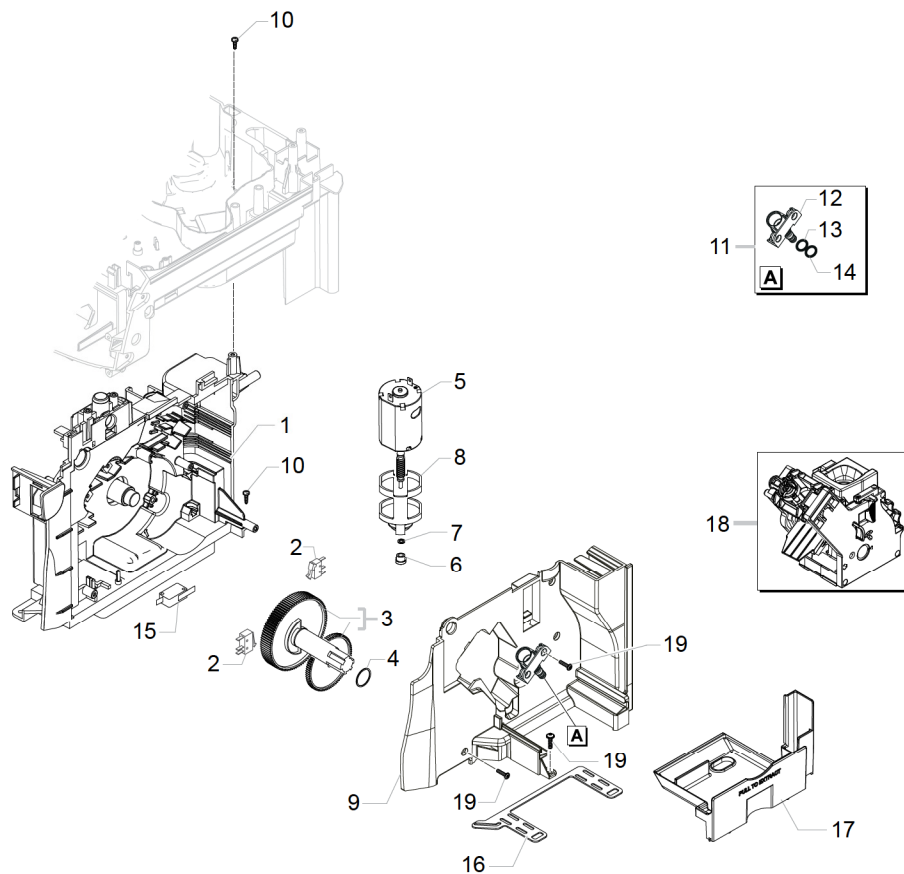

HD8753/04-06-11-12-15-19-23
HD8753/25-71-79
HD8753/81-82-83-84-87-88-89

Cod.10004081-84-3884-4079-82-85-80
Cod.10004233-882875371010-5379300
Cod.10003987-4106-07-09-4228-4100-08

POS	CODE	12NC	DESCRIPTION	NOTE	POS	CODE	12NC	DESCRIPTION	NOTE
01	17000366	996530066736	BLK RATIOMOTOR MOUNTING PLATE XGMC ASSY.						
02	NE05.038	996530058869	MICROSWITCH SAIA XCG5-81-P5						
03	20000900	996530009913	SPARES KIT GEARS FOR RATIOMOTOR V2						
04	9161.132	996530050569	MYLAR WASHER FOR RATIOMOTOR						
05	11005214	996530002796	MOTOR FOR RATIOMOTOR P124 ASSY.						
06	9121.046	996530049898	BRONZE SINTERED BUSH FOR MOTOR RATIOMOT.						
07	148380200	996530017424	BAKELIZZATE WASHER D=5,5						
08	9121.044	996530049896	ANTIVIBRATION FOR MOTOR						
09	11003754	996530001899	BLK RATIOMOT.MOUNTING PLATE COVER P0057						
10	12000450	996530007819	SCREW TCBR TORX 10 3,5X12 PLAST.ZN-N						
11	11013531	996530006805	PIN FOR FLOW SELECTOR FAUCET P0057 ASSY.						
12	11013530	996530006804	PIN FOR FLOW SELECTOR FAUCET V2 P0057						
13	NM01.035	996530059399	OR ORM 0090-20 SILICONE						
15	NE05.013	996530058847	MICROSWITCH SAIA XGK52-81-J23						
16	11013205	996530006688	BLACK SEAL FOR RATIOMOTOR PLATE XSM						
17	17001336	996530068732	GREY BREW UNIT DRAWER COFFEE NPR						
18		421944036871	BLK BREW UNIT 8GR.5BAR V3 HGO						
19		421944016761	SCREW TCBR TORX 10 3,5X12 PLAST.ZN-NI