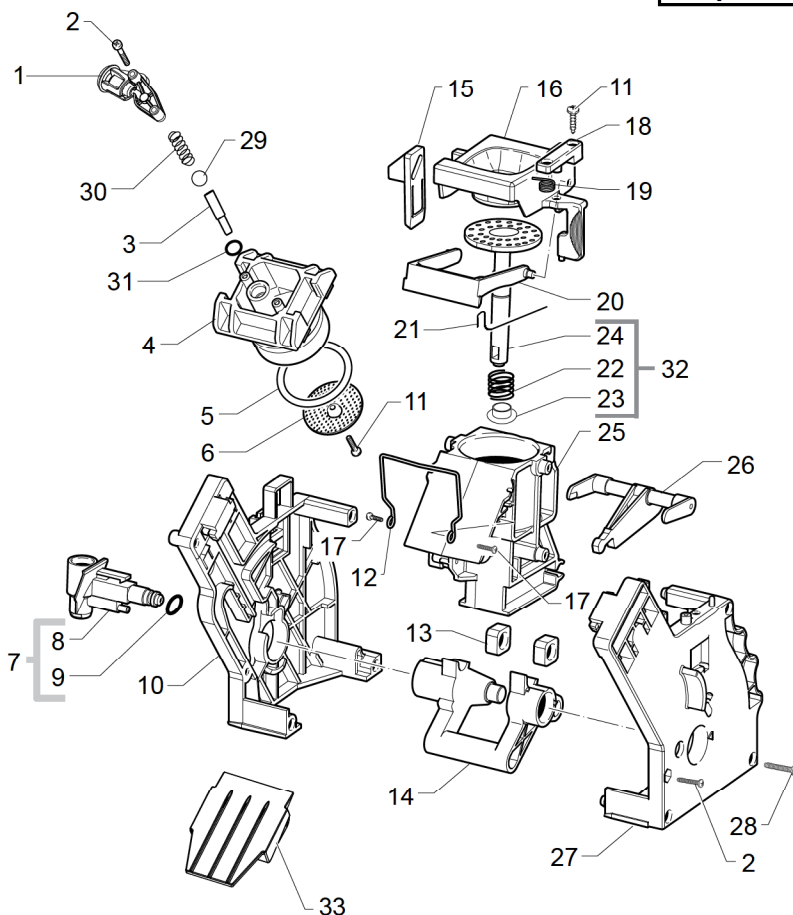

PSA INTELIA CAPPUCINO - CAPPUCINO METAL

TABLE 5/7

HD8753/04-06-11-12-15-19-23
 HD8753/25-71-79
 HD8753/81-82-83-84-87-88-89

Cod.10004081-84-3884-4079-82-85-80
 Cod.10004233-882875371010-5379300
 Cod.10003987-4106-07-09-4228-4100-08

POS	CODE	12NC	DESCRIPTION	NOTE	POS	CODE	12NC	DESCRIPTION	NOTE
01	17000366	996530066736	BLK RATIOMOTOR MOUNTING PLATE XGMC ASSY.						
02	NE05.038	996530058869	MICROSWITCH SAIA XCG5-81-P5						
03	20000900	996530009913	SPARES KIT GEARS FOR RATIOMOTOR V2						
04	9161.132	996530050569	MYLAR WASHER FOR RATIOMOTOR						
05	11005214	996530002796	MOTOR FOR RATIOMOTOR P124 ASSY.						
06	9121.046	996530049898	BRONZE SINTERED BUSH FOR MOTOR RATIOMOT.						
07	148380200	996530017424	BAKELIZZATE WASHER D=5,5						
08	9121.044	996530049896	ANTIVIBRATION FOR MOTOR						
09	11003754	996530001899	BLK RATIOMOT.MOUNTING PLATE COVER P0057						
10	12000450	996530007819	SCREW TCBR TORX 10 3,5X12 PLAST.ZN-N						
11	11013531	996530006805	PIN FOR FLOW SELECTOR FAUCET P0057 ASSY.						
12	11013530	996530006804	PIN FOR FLOW SELECTOR FAUCET V2 P0057						
13	NM01.035	996530059399	OR ORM 0090-20 SILICONE						
15	NE05.013	996530058847	MICROSWITCH SAIA XGK52-81-J23						
16	11013205	996530006688	BLACK SEAL FOR RATIOMOTOR PLATE XSM						
17	17001336	996530068732	GREY BREW UNIT DRAWER COFFEE NPR						
18		421944036871	BLK BREW UNIT 8GR.5BAR V3 HGO						
19		421944016761	SCREW TCBR TORX 10 3,5X12 PLAST.ZN-NI						