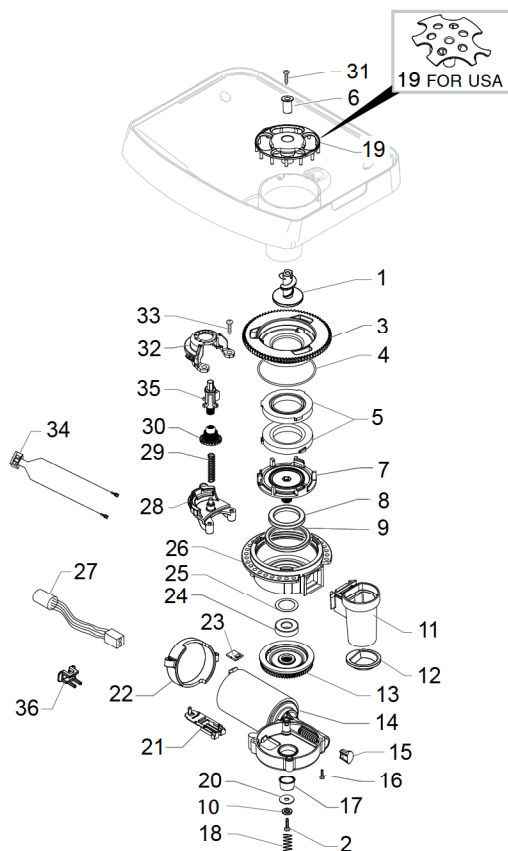

PHILIPS

Saeco

HD8753/04-06-11-12-15-19-23
HD8753/25-71-79
HD8753/81-82-83-84-87-88-89

Cod.10004081-84-3884-4079-82-85-80
Cod.10004233-882875371010-5379300
Cod.10003987-4106-07-09-4228-4100-08

POS	CODE	12NC	DESCRIPTION	NOTE	POS	CODE	12NC	DESCRIPTION	NOTE		
01	1027572	996530072695	L-F/BRASS CONNECTOR 1/8" FOR TUBE D=4		25	149205850	996530018056	BLACK TYPE ULKA PUMP W/BEVEL SUPPORT			
02	9011.144	996530048885	SS FORK FOR TUBE D=4		26	12000140	996530007753	ULKA PUMP EP5/S GW 230V-50HZ	HD8753/15		
03	17001269	996530070397	L-F/BRASS 90°CONNECT.FOR FAUCET EV.NPR/T	KEEP FOR 120v			421941305991	ULKA PUMP EP5FMGW 230V-50HZ			
	11024469	996530067632	L-F/BRASS CONNECTOR FOR BOILER AURA			12000142	996530007754	ULKA PUMP EP5/S 120V-60HZ	HD8753/06-87		
04	11024038	996530067667	2WAY EV OT57 (21JN1RRV20-XT+LBV05024CU)	KEEP FOR 120v		12000182	996530007782	ULKA PUMP EP5/S GW 220V-60HZ	HD8753/04		
	17001262	996530073681	LFBRASS 2W.EV 21JN1RRV20-X005+LBV05024CU		27		421946000131	2P.CONN.PUMP V2 CLP UL ASSY.			
05	11031400	996530073514	L-F/BRASS 90°CONNECTOR V2 FOR FAUCET EV.	KEEP FOR 120v	28		421946000141	3P.CONN.FLOWMETER V2 CLP UL ASSY.			
06	17000980	996530067657	BLACK WATER DRAINAGE CONNECTOR XSMC	KEEP FOR 120v	29	NV99.099	996530059843	TURBINE D=1,2 932-8521/00 ASSY.			
07	17000595	996530069786	BLK CARAFE INSERT BODY FRONT COVER NPR/T		30	12000892	996530007947	OETIKER CLAMP D=9,5 16700004			
	11030540	996530072801	MATT/BLK CARAFE INS.BODY FRON.COVR NPR/T		31	190800100	996530026997	TEMPERATURE SENSOR NTC UL L=280MM			
	11027527	996530069796	SPECCH.CARAFE INS.BODY FRONT COVER NPR/T		32		421941284802	GRY BOILER INSULATING COVER NPR			
	11030568	996530072799	SPECCH.CARAFE INS.BODY FRONT COVER NPR/T		33	JS01.022	996530057357	SILICONE TUBE 5X10 60SH IN ROLL	IN ROLL		
	11028591	996530070396	SS CARAFE INS.BODY FRONT COVER NPR/TM AS	CAPPMETAL	34	16000380	996530009505	5X8,9 SILICONE TUBE IN ROLL	IN ROLL		
	11029872	996530072689	G/ANT.CARAFE INS.BODY FRONT COVER NPR/T	CAPP.ANTH	35	11030763	996530072648	MATT/BLK UPPER BODY HOT WATER DISP.NPR/T			
08	17000600	996530069804	BLACK CARAFE INSERT BODY NPR/T		36	12000450	996530007819	SCREW TCBR TORX 10 3,5X12 PLAST.ZN-N			
09	11030842	996530072651	MATT/BLK HOT WATER DISPENSER NPR/T ASSY.		37	17000006	996530009559	TWO WAY TEFLON TUBES SUPPORT SPRING MYB9			
10	11024039	996530067613	3WAY EV OT57 (31JN1XR20-SXT+LBV05024CU)	KEEP FOR 120v	38	11027553	996530069819	CARAFE PRESENCE BOARD NPR/T			
			FOR 230v - UP TO S/N TU901335143351					UP TO S/N TU901228113257			
			OR 2015 SILICONE PTFE/FDA		39	17001331	996530069841	TRANSP.CARAFFE BOARD COVER NPR/T			
11	140328059	996530013564	FLOW SELECTOR FAUCET NPR					UP TO S/N TU901228113257			
12	17000114	996530068077	OR ORM 0120-20 BLACK EPDM		40	17000019	996530009566	SS CARAFE MICRO INSERT SPRING MYB9			
13	12000893	996530007948	MUSHROOM VALVE FOR FLOW SELECTOR P0057					UP TO S/N TU901228113257			
14	11008104	996530004722	FLOW SELECTOR VALVE SUPPORT P0057		41	17001329	996530069817	BLACK CARAFE MICRO INSERT NPR/T			
15	11008105	996530004723	FLOW SELECTOR VALVE SUPPORT P0057					UP TO S/N TU901228113257			
16	11008077	996530004709	STEEL FLOW SELECTOR VALVE SPRING P0057		42	17000601	996530069855	BLACK CARAFE GRAFT BODY INSERT NPR/T			
17	11008106	996530004724	FLOW SELECTOR VALVE CAP P0057		43	11027510	996530069851	WHT PREFORM.TEFLON TUBE SUPP.NPR ASSY.	KEEP FOR 120v		
18	11022791	996530007442	BLACK SLIM/EXSL TUB.BOILER SUPPORT				421944009021	WHT PREFORM.TEFLON TUBE SUPP.V2 NPR ASSY			
19	129823802	996530013077	TCB SCREW M4X8 UNI 7687 ZNP					FOR 230v - FROM S/N TU901335143352			
20	12001033	996530007973	THERMOSTAT ONE SHOT 190°		44	17001142	996530069799	BLK CARAFE INSERT BODY REAR COVER NPR/T			
21	11001751	996530000997	TUB.BOILER V3 UPPER THERM.FIXING SPRING		45	11005395	996530002873	STEEL MILK CONTAINER SUPPORT SPRING P124			
22	12001280	996530008024	SCREW TSP TORX 10 5X20 PLAST.ZN-B		46	17001205	996530069867	BLK LOWER BODY HOT WATER DISPENS.NPR/T			
23	17000346	996530068751	HP/SLIM TUB.BOILER 1900W 230V ASSY.		47	17001215	996530069042	BLACK HOT WATER DISPENSER TUBE NPR/T			
	11023153	996530007586	SLIM TUB.BOILER 1300W 120V ASSY.		48	129913902	996530013164	SCREW TCB TORX 10 3X12 PLAST.ZN-B			
	11004689	996530002484	TEA/BRASS SAFETY VALVE 16-18 BAR ASSY.	230V-1900W 120V 1300W	49	12001728	996530070321	SCREW TCBR TORX 10 3,5X12 PLAST.SS			
								11026286	996530068717	HP/SLIM TUB.BOILER STD 1900W 230V ASSY. WITH PART.N°19 - 20 - 21 - 23 - 31	COMPLETE
								11026684	996530069761	SLIM TUB.BOIL.C1 T190°-190°1300W 120V AS WITH PART.N°19 - 20 - 21 - 23 - 31	COMPLETE