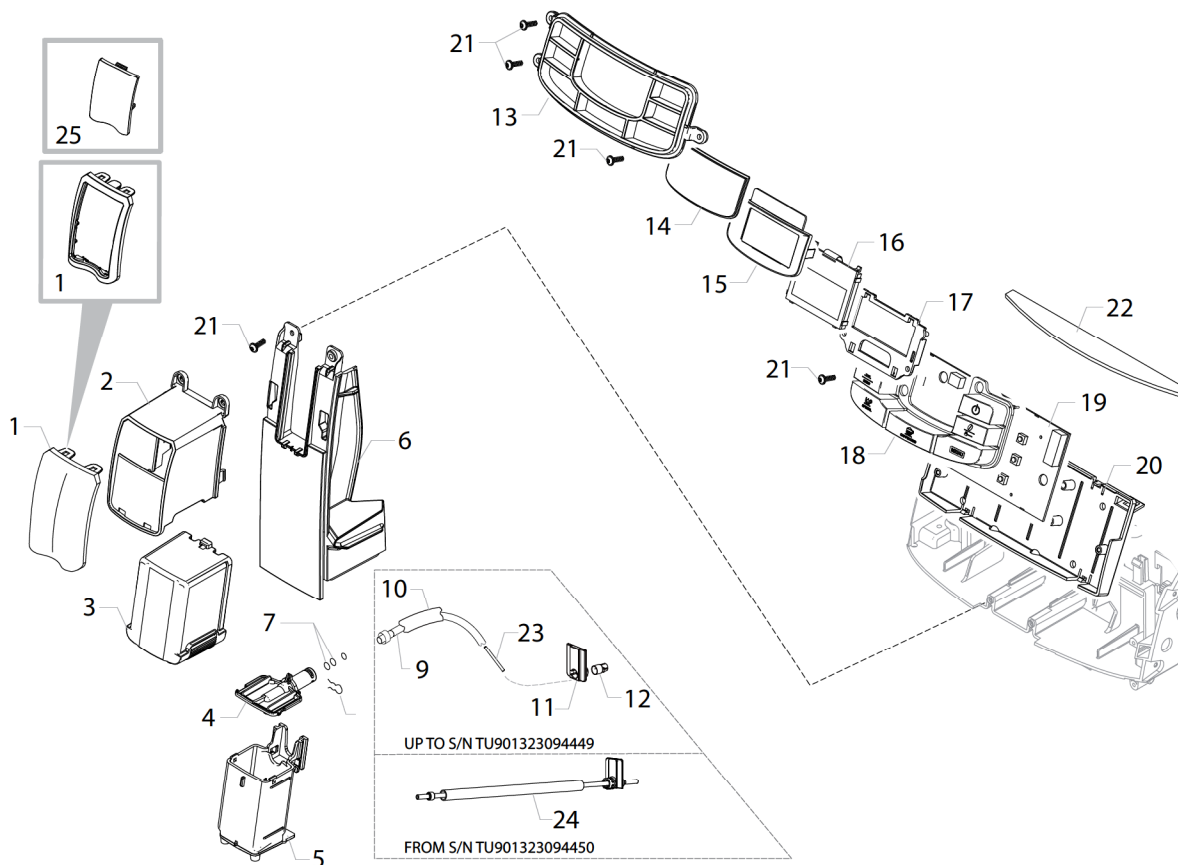

HD8753/04-06-11-12-15-19-23
HD8753/25-71-79
HD8753/81-82-83-84-87-88-89

Cod.10004081-84-3884-4079-82-85-80
Cod.10004233-882875371010-5379300
Cod.10003987-4106-07-09-4228-4100-08

POS	CODE	12NC	DESCRIPTION	NOTE	POS	CODE	12NC	DESCRIPTION	NOTE
01	17001031	996530069805	BLK COFFEE DISPENSER FRONT PLATE NPR/T UP TO S/N TU901230124979		16		421941300941	DISPLAY LCD 120X64 9MR	
	11030537	996530072797	MATT/BLK COF.DISPENSER FRONT PLATE NPR/T FROM S/N TU901230124980		17	17001100	996530068682	BLACK DISPLAY SUPPORT NPR	
	11027520	996530069792	SPECCH.CO.F.DISPENSER FRONT PLATE NPR/T UP TO S/N TU901230124979		18	11027330	996530069871	SILVER 7BUTTONS TOUCH PANEL S/SCR.NPR/T	
	11030715	996530072796	SPECCH.CO.F.DISPENSER FRONT PLATE NPR/T FROM S/N TU901230124980		19	11025830	996530068721	KYB - INTERFACE NPR/H-T	
	11028589	996530070369	SS COF.DISPEN.S.FRONT PLATE NPR/HT-TM ASS	CAPP.METAL	20	11030078	996530071879	BLACK DISPLAY KEYBOARD SUPPORT V2 NPR	
	11029779	996530072482	CHROM.COFF.DISPEN.FRONT PLATE V2 NPR/H-T	CAPP.ANTH	21	12000450	996530007819	SCREW TCBR TORX 10 3,5X12 PLAST.ZN-N	
02	17001239	996530068699	BLACK COFFEE DISPENSER LID NPR UP TO S/N TU901230124979		22	17001379	996530069814	BLACK ADHESIVE AERSTOP NPR	
	11030531	996530072512	MATT/BLACK COFFEE DISPENSER LID NPR FROM S/N TU901230124980		23	17000266	996530071774	SS.L=22,6MM INT.BUSH FOR TEFLON TUBE D4	
	11030529	996530072523	CRC COFFEE DISPENSER LID NPR	CAPP.ANTH	24	11031203	996530073357	TEFL.TUBE 2X4 L=235+PLATE+2BUSH NPR ASSY FROM S/N. TU901323094450	
03	17001242	996530068698	MATT/BLK COFFEE DISPENS.MOBILE PART NPR		25	11029841	996530072491	CRC COFF.DISPENSER FRONT INSERT NPR/H-T	CAPP.ANTH
04	17001246	996530068742	BLACK COFFEE DISPENSER BODY LID NPR						
05	17001894	996530071881	BLACK COFFEE DISPENSER BODY V2 NPR						
06	17000772	996530069789	BLACK FRONT CASING COVER V2 NPR UP TO S/N TU901230124979						
	11030536	996530072527	MATT/BLACK FRONT CASING COVER V2 NPR FROM S/N TU901230124980						
	11028542	996530069808	SPECCHIATO FRONT CASING COVER V2 NPR UP TO S/N TU901230124979						
	11030563	996530072798	SPECCHIATO FRONT CASING COVER V2 NPR FROM S/N TU901230124980						
	11028558	996530070368	SS FRONT CASING COVER NPR/HM ASSY.	CAPP.METAL					
	11030564	996530072463	CRC FRONT CASING COVER V2 NPR	CAPP.ANTH					
07	140328059	996530013564	OR 2015 SILICONE PTFE/FDA						
08	9011.144	996530048885	SS FORK FOR TUBE D=4						
09	11004132	996530002073	TEFLON TUBE 2X4 L=250 MM ASSY.						
10	149361200	996530018278	BLACK SILICONE TUBE 7,5X9,3 IN ROLL	IN ROLL					
11	11005100	996530002748	PLATE FOR BUSH TEFLON TUBE 2X4 P124						
12	11005101	996530002749	BLACK BUSH FOR TEFLON TUBE 2X4 P124						
13	11030922	996530072686	CRC TOUCH PANEL FRAME NPR/T						
14	17001112	996530068675	TRANSP.GLASS FOR DISPLAY NPR						
15	17001111	996530068673	MATT/BLACK DISPLAY FRAME NPR