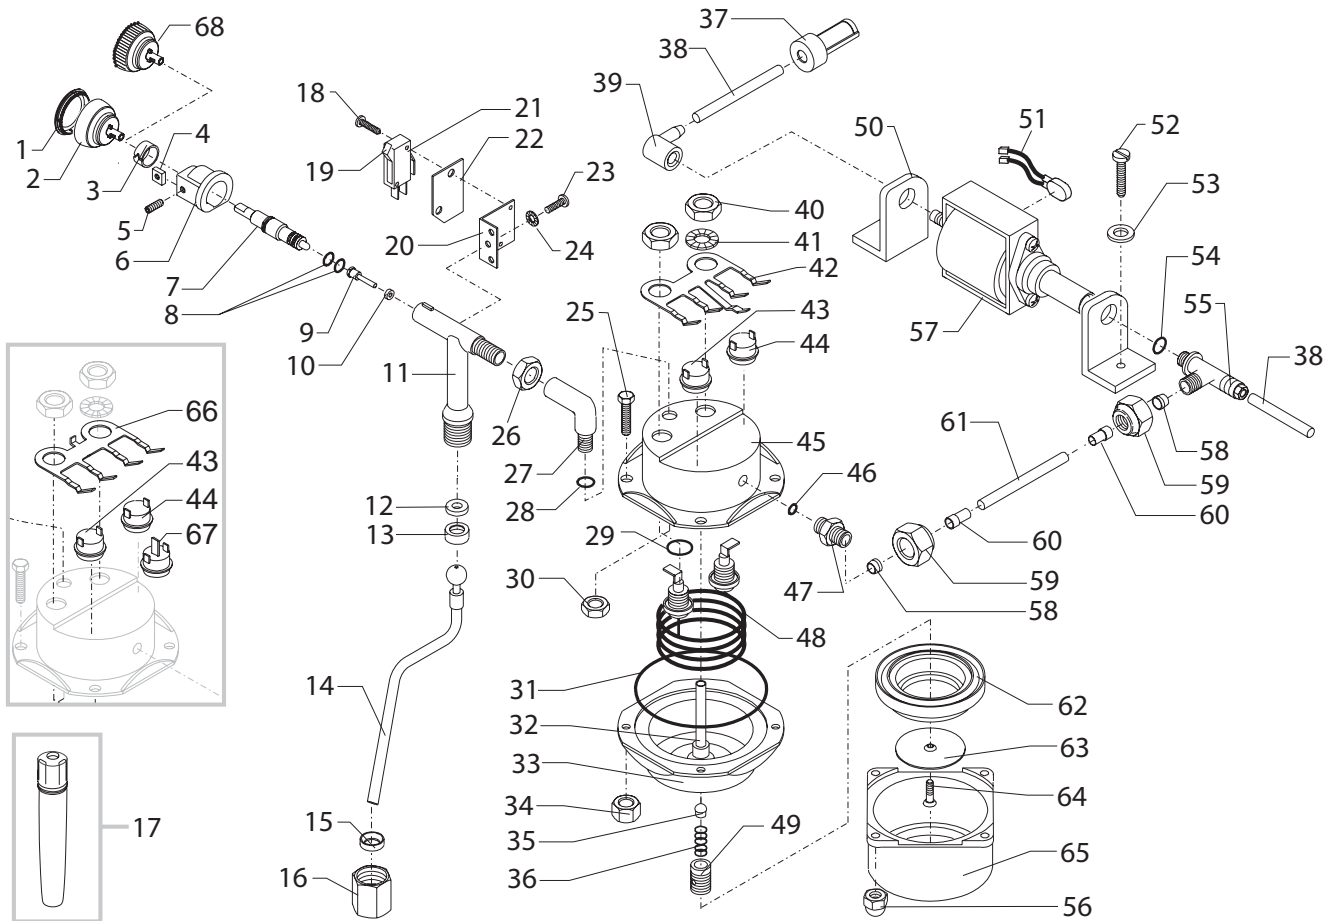

Saeco®

VIA VENEZIA RST

Rev. 02 - 28/09/09

TAVOLA 1/2

Saeco SIN 006XN INOX BOILER

Cod. 10002322-2361-62
2540-2541-2542-3137-3300

POS	CODE	DESCRIPTION	NOTE
01	11007771	SILV.WATER-STEAM KNOB LID V.VEN.RST S/SC	
02	11005018	UNPAINTED WATER-STEAM KNOB P236	
03	120460204	RAPID CONNECTOR D=10,6 H=5 SP=1	
04	123451900	SQUARE NUT M4 CH=8 H=2,5 ZNP	
05	125580104	STEI SCREW M4X8 UNI 5929 BURNISHED	
06	142200350	CAM FOR FAUCET SHAFT	
07	11007616	TEA/BRASS FAUCET SHAFT L=73,3 MM	
	11001517	TEA/BRASS FAUCET SHAFT L=57 MM	AUS
08	140321462	OR 2018 IN SILICONE	
09	11001485	NIKELED PISTON L=21	
10	11003980	TEFLON SEAL D=6 FOR PISTON	
11	128452403	NIKELED FAUCET FOR SS.BOILER A100-A110	
12	145840365	SEAL FOR ARTICULA. STEAM TUBE	
13	148620100	UPPER SEMISPHERE SEAL	
14	11008361	ST.STEEL STEAM TUBE V.VENEZIA RST ASSY.	
15	148620200	LO. SEMISPHERE SEAL	
16	123450308	SELF-LOCK NUT H=21 STEAM TUBE+SPHER	
17	227431350	BLACK/BLACK PANNARELLO G100 ASSY.	
18	U109.014	SCREW AUT.TCB 2,9X16 DIN 7981 C	
19	126310200	CROUZET LEVER 161 F 70507528	
20	129180802	MICRO SUPPORT PLA.	
21	186701500	MICROSWITCH 83161.1 IW3 UL/CSA 8316116	
	12000898	MICROSWITCH GWIT 83163173	
22	11009072	INSULATE PROTECTION 24X38,8 FOR MICRO	
23	129823802	TCB SCREW M4X8 UNI 7687 ZNP	
24	128310404	WASHER UNI 8842 A4 BURNISHED	
25	129680802	SCREW WITH WASHER TE M5X20 GALVANIZ	
26	123390420	NUT 1/8 GAS H=4.5 CH=13 BRASS	
27	227910200	TEA/BRASS CONNec.FOR SS BOILER A100-A110	
28	140323062	OR 2043 IN SILICONE	
29	NM01.021	OR 2050 SILICONE	
30	123390109	TEA/BRASS NUT 1/8 GAS H=6 CH=14	
31	140322962	OR 176 IN SILICONE	
32	129310920	TEA/BRASS INTERNAL TUBE FOR SS BOILER	
33	2222891400	SS.LOWER BOILER CASING + BRASS/TEA HUB	
34	123160502	NUT M5 HIGH UNI 5587-68 GALVANIZED	
35	149450588	SILICONE VALVE 65SH BOILER SEALING	
36	126761518	SPRING FOR BOILER VALVE	
37	144650100	SUCTION FILTER	
38	149360200	SILICONE TUBE 5X8 70SR	IN ROLL
39	147920150	90°CONNECTOR PUMP INLET	