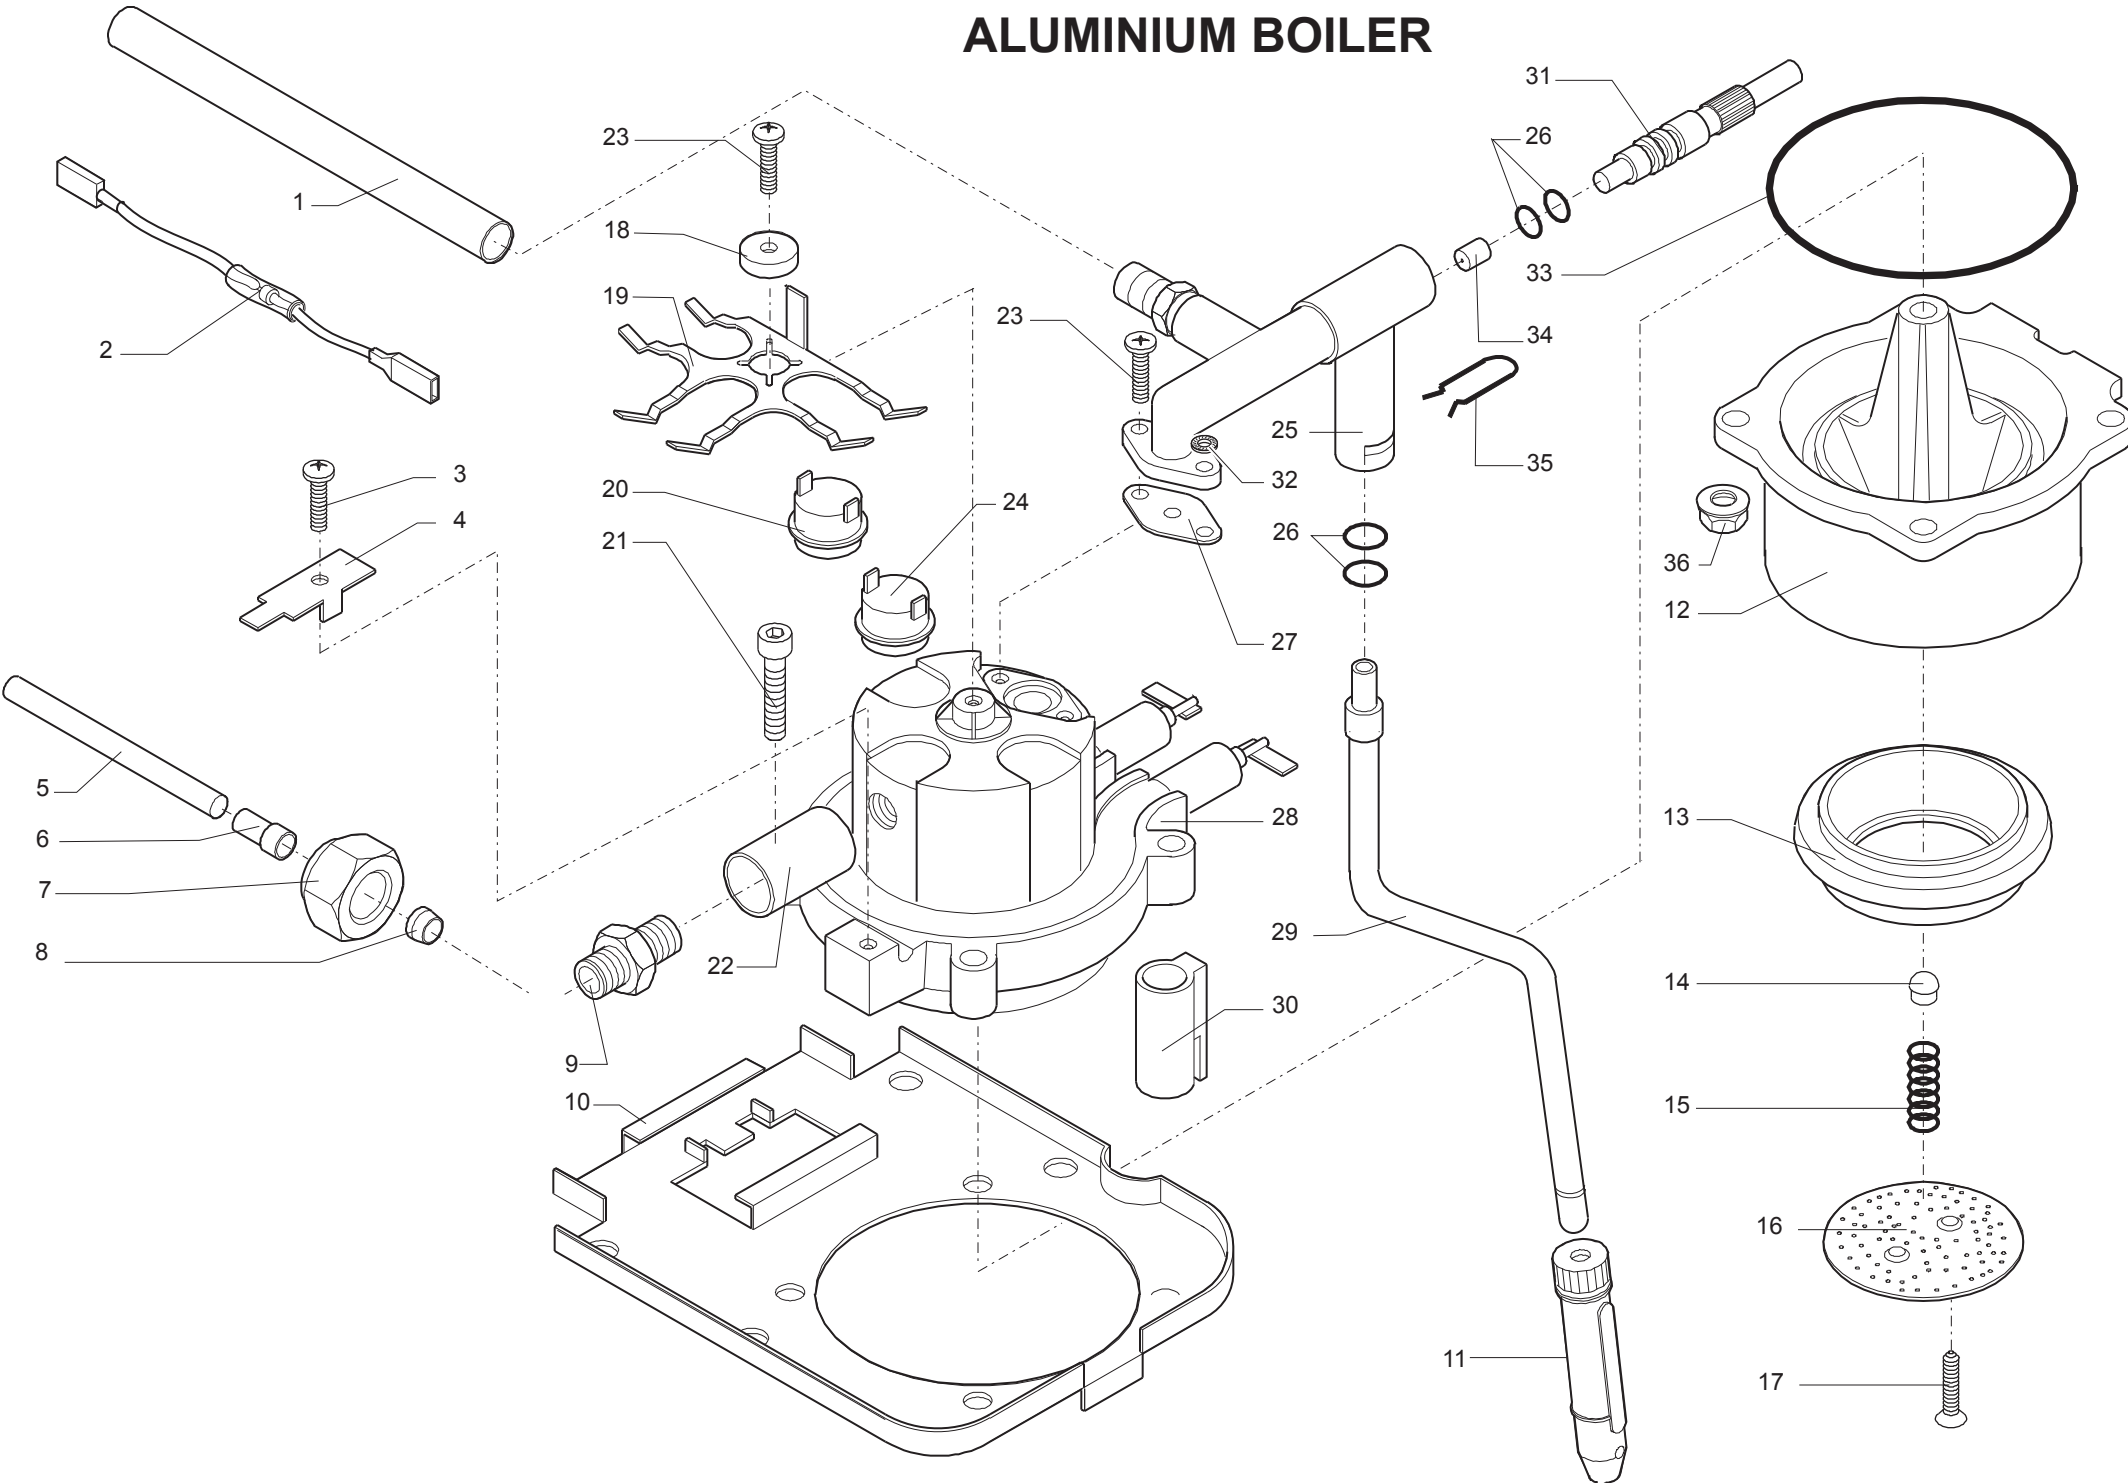

ALUMINIUM BOILER

Pos	Article-Nr.	Description
1	149360200	SILICONE TUBE 5X8 70SR IN ROLL
2	183430962	CABLE 1WIRE SILIC.BROWN TH/FUSE 184°
3	129573202	SCREW TCB TORX 20 M4X8 AUTOFORMING ZN-B
4	126834202	2THERMOF.RETAIN.SPRING 1TONG.W/EARTH
5	149400100	TEFLON TUBE 4X6 IN ROLL
6	11008877	TEA/BRASS INNER TUBE BUSH (DE4XD13X10)
7	9991.007	NUT FOR CONNECTOR 1/8"
8	121800420	OGIVE BUSH 6 (DE=8,4 DI =6,2 L=7
9	11001481	TEA/BRASS STRAIGHT CONNECTOR 1/8"GAS
10	127533202	STEEL BOILER+PUMP SUPPORT PLATE JUN.
11	147430150	PANNARELLO AS. BLACK PLASTIC
12	222920300	GLOSSY AL.LOWER BOILER CASING JUN.ASSY.
13	145845462	ALU.BOILER FILTERHOLDER SIL.SEAL JUNIOR
14	149450588	65SH SILICONE BOILER SEALING VALVE
15	126770818	SS SPRING FOR ALU.BOILER SEALING VALVE
16	123741722	ALUM.PERCOL.FOR ALUM.BOILER JUNIOR
17	129580721	SCREW TSP TORX 10 M3X8 AUTOFORMING SS
18	128171020	BRASS WASHER DE =16 SPRING HOLD THERM.
19	126834921	ALUM.BOILER THERM.FIXING SPRING JUNIOR
20	189425100	THERMOSTAT 127° 1NT-01L-0499
21	129899102	TCEI SCREW M6X30 UNI 5931 CL.8.8 Z
22	149360900	SILICONE TUBE 10X1,9 IN ROLL
23	129583102	SCREW TCB M4X12 AUTOFORMING ZN-B
24	189422000	THERMOSTAT 95° 1NT-01L-0036
25	228455300	FA.AS. D=12 W/S.VALVE AL. BOIL. JU
26	140321861	OR 2025 IN EPDM
27	145845362	SILIC.SEAL FOR ALUM.BOILER FAUCET JUNIOR
28	282901658	ALUM.UPPER CASING BOILER JUN.230V ASSY.
29	229380508	CHROMED STEAM TUBE 100° NOZLE SEB ASSY
30	147754763	BLACK PROTECTION STEAM TUBE BOILER
31	11001518	TEA/BRAS.FAUCET SHAFT L=65,5 TEFLON BUSH
32	128310404	WASHER UNI 8842 A4 BURNISHED
33	140325962	OR 3212 IN SILICONE
34	141910764	V125 BUSH DE=7,15 DI=2,5 L=7
35	126764018	SS SPRING D=1 STEAM TUBE HOLDER JUN.
36	123270102	NUT M6 FLANGED TOOTHED BASE GALV.

Pos	Article-Nr.	Description