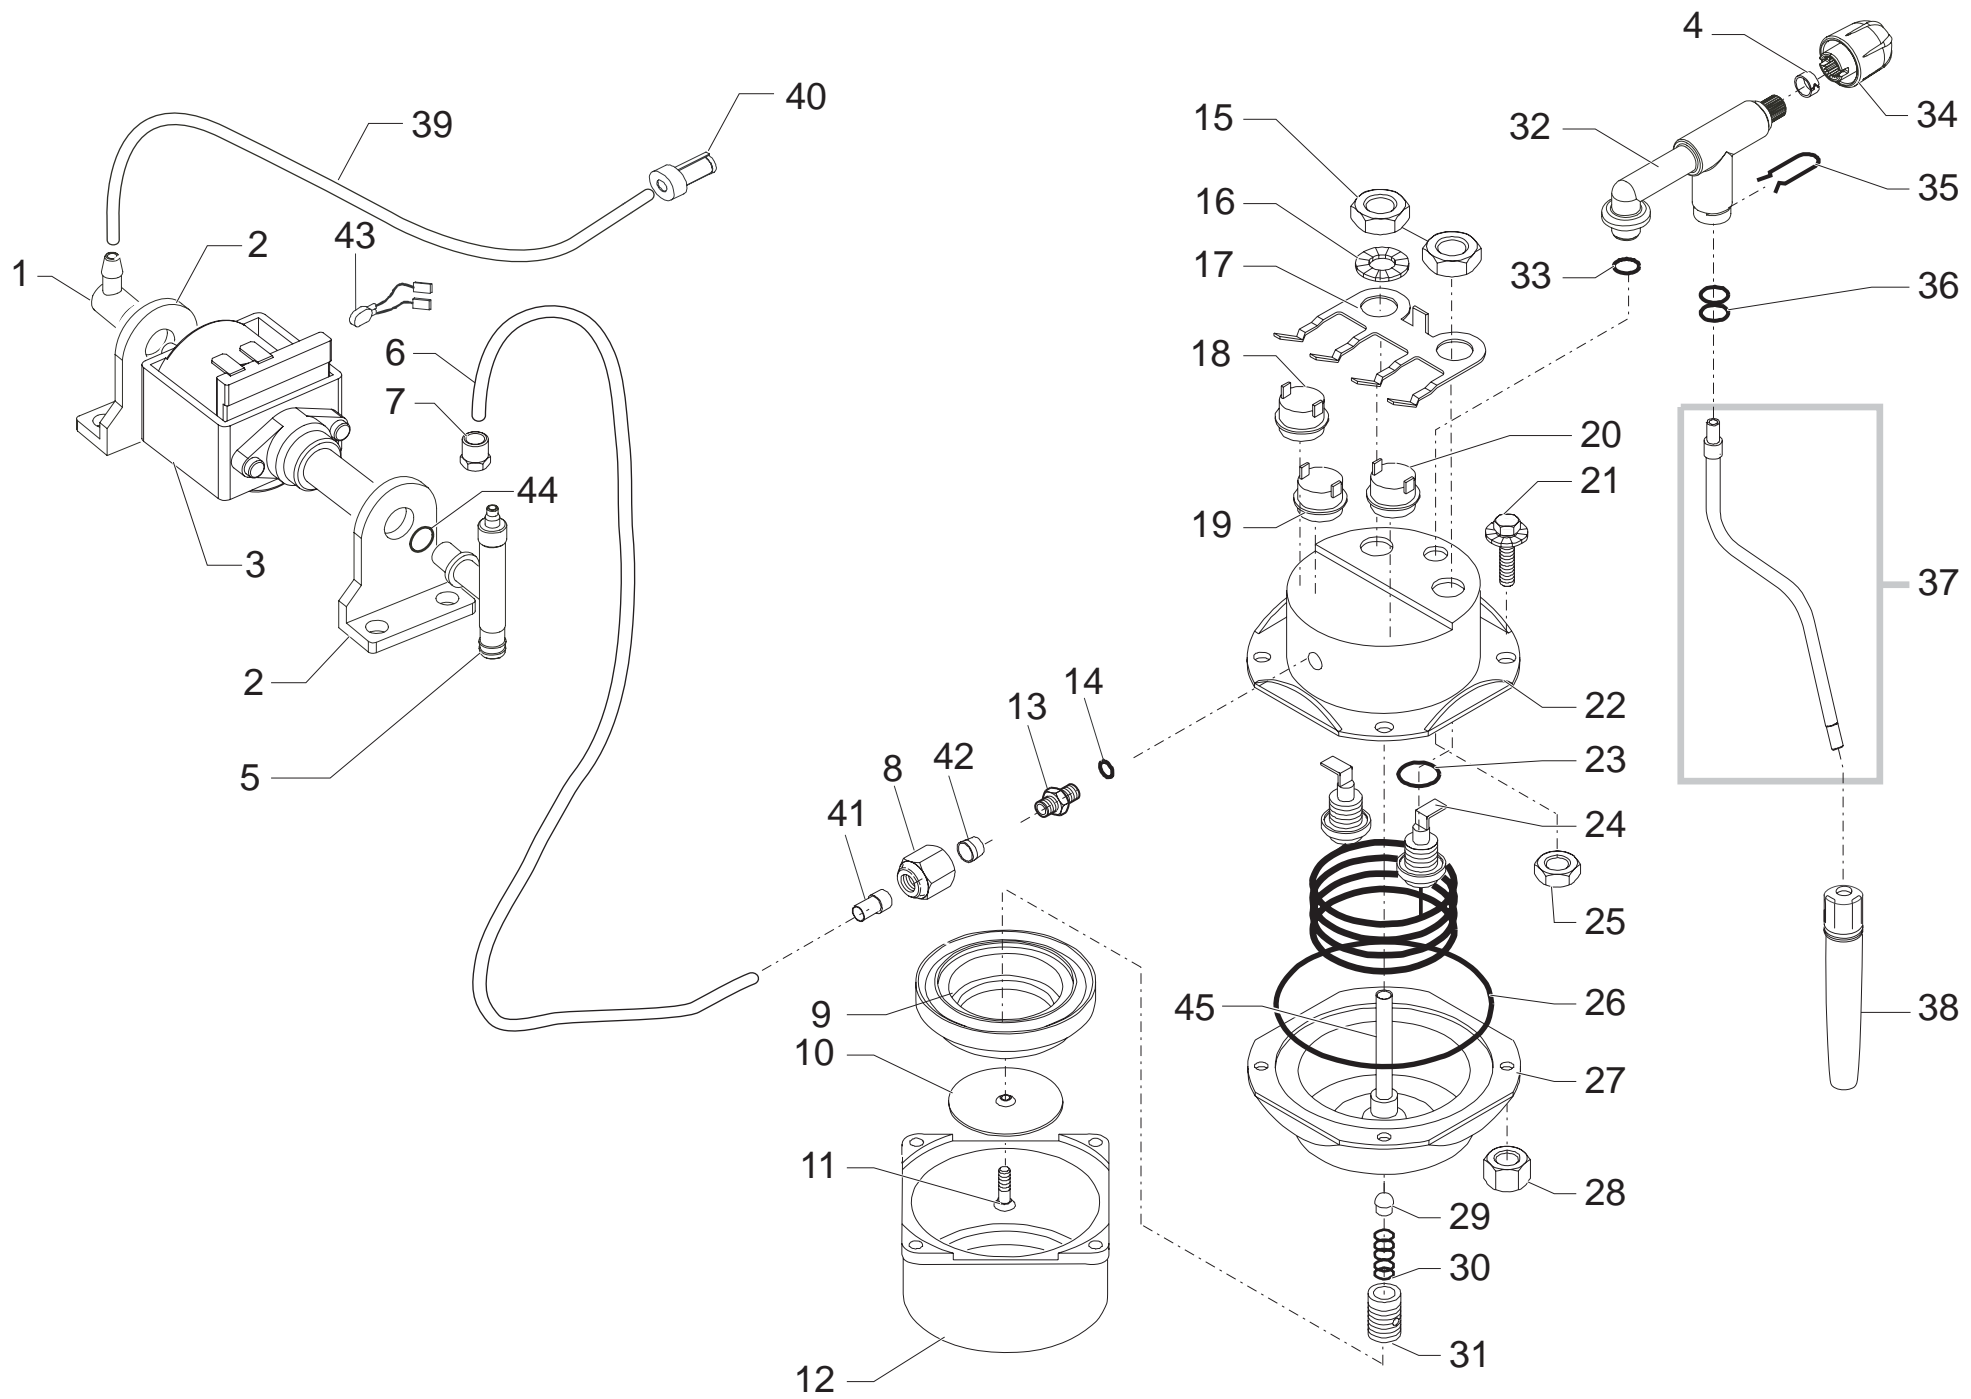

Pos	Article-Nr.	Description	Pos	Article-Nr.	Description
1	6315001010	KEY ON-OFF SILVER			
2	6315001000	KEY COFFEE SILVER			
3	WGA431500700	BUTTONS SUPPORT			
4	WGA530200100	UNIPOLAR SWITCH			
5	129660802	PANELVIT TCB SCREW4 X16 DIN 7505 Z			
6	NE03.013	GENERAL SWITCH 4X32A			
6	WGADM1563	3 POLE SELF LOCKING PIN			
7	12000450	SCREW TCBR TORX 10 3,5X12 PLAST.ZN-N			
8	WGA431500100	BLACK CASING ARMONIA			
9	6315001020	KEY STEAM SILVER			
10	226551650	KIT SAE PORTAFILTER CREMA BLK			
11	146680150	BLACK COFFEE MEASURE			
12	11001555	SPACER FOR MOUNTING PLATE ARMONIA/UL			
12	WGA431600700	SPACER FOR MOUNTING PLATE ARMONIA			
13	WGA431600200	BLACK MOUNTING PLATE ARMONIA			
13	11000528	MOUNTING PLATE ARMONIA/UL BLACK			
14	175900400	PS-E UPPER INSERT FOR BOX ARMONIA			
15	123160502	NUT M5 HIGH UNI 5587-68 GALVANIZED			
16	WGA431500600	TRANSP/GREY WATER CONTAINER S/SCR.MAX			
17	WGA831500800	BLACK CASING ARMONIA ASSY.			
18	WGAFG0245	BLACK FOOT			
19	282840285	BLACK/230V CASING COVER ARMONIA ASSY.			
19	11000792	BLACK/120V CASING COVER ARMONIA ASSY.			
20	175900500	PS-E LOWER INSERT FOR BOX ARMONIA			
21	13000101	DISPLAY BOX SAECO ARMONIA/ARMONIA EASY			
22	WGA431601000	SS GRATE FOR ARMONIA			
23	WGA431600400	BLACK DRIP TRAY ARMONIA			
24	11000773	BLACK FRONT PANEL ARMONIA S/SCREEN ASSY.			
24	WGA831601400	BLACK FRONT PANEL ARMONIA S/SCREEN ASSY.			
25	183911050	BLACK POWER CABLE SCHUKO L=1200			
25	183921950	POWER CABLE SJT3 USA BLACK UL L=1200			
25	183930650	POWER CABLE CH BLACK 3X1 H05VV-F L=1200			
26	145501211	RED FLOAT FOR DRIP TRAY SMART			
27	WGA431603600	INSTRUCTIONS MANUAL SAECO ARMONIA			
28	124653221	POD FILTER F.D=31 MM H=20,2MM P=2 MM			
29	145849762	SS BOIL.PRES.FILTERHOLD.SEAL H=11,3 75SH			
30	175892500	CARDBOARD INSERT ACCESSORIES ESPR.PLUS			
31	12000151				
31	WGA531600100	RED LUMINOUS SIGNALER 230V			
32	WGA531600200	GREEN LUMINOUS SIGNALER 230V			
32	12000150				
33	11000526	GEN.HARNES ARMONIA UL ASSY.			
33	WGA431603500	HARNES ARMONIA ASSY.			
34	11000914				