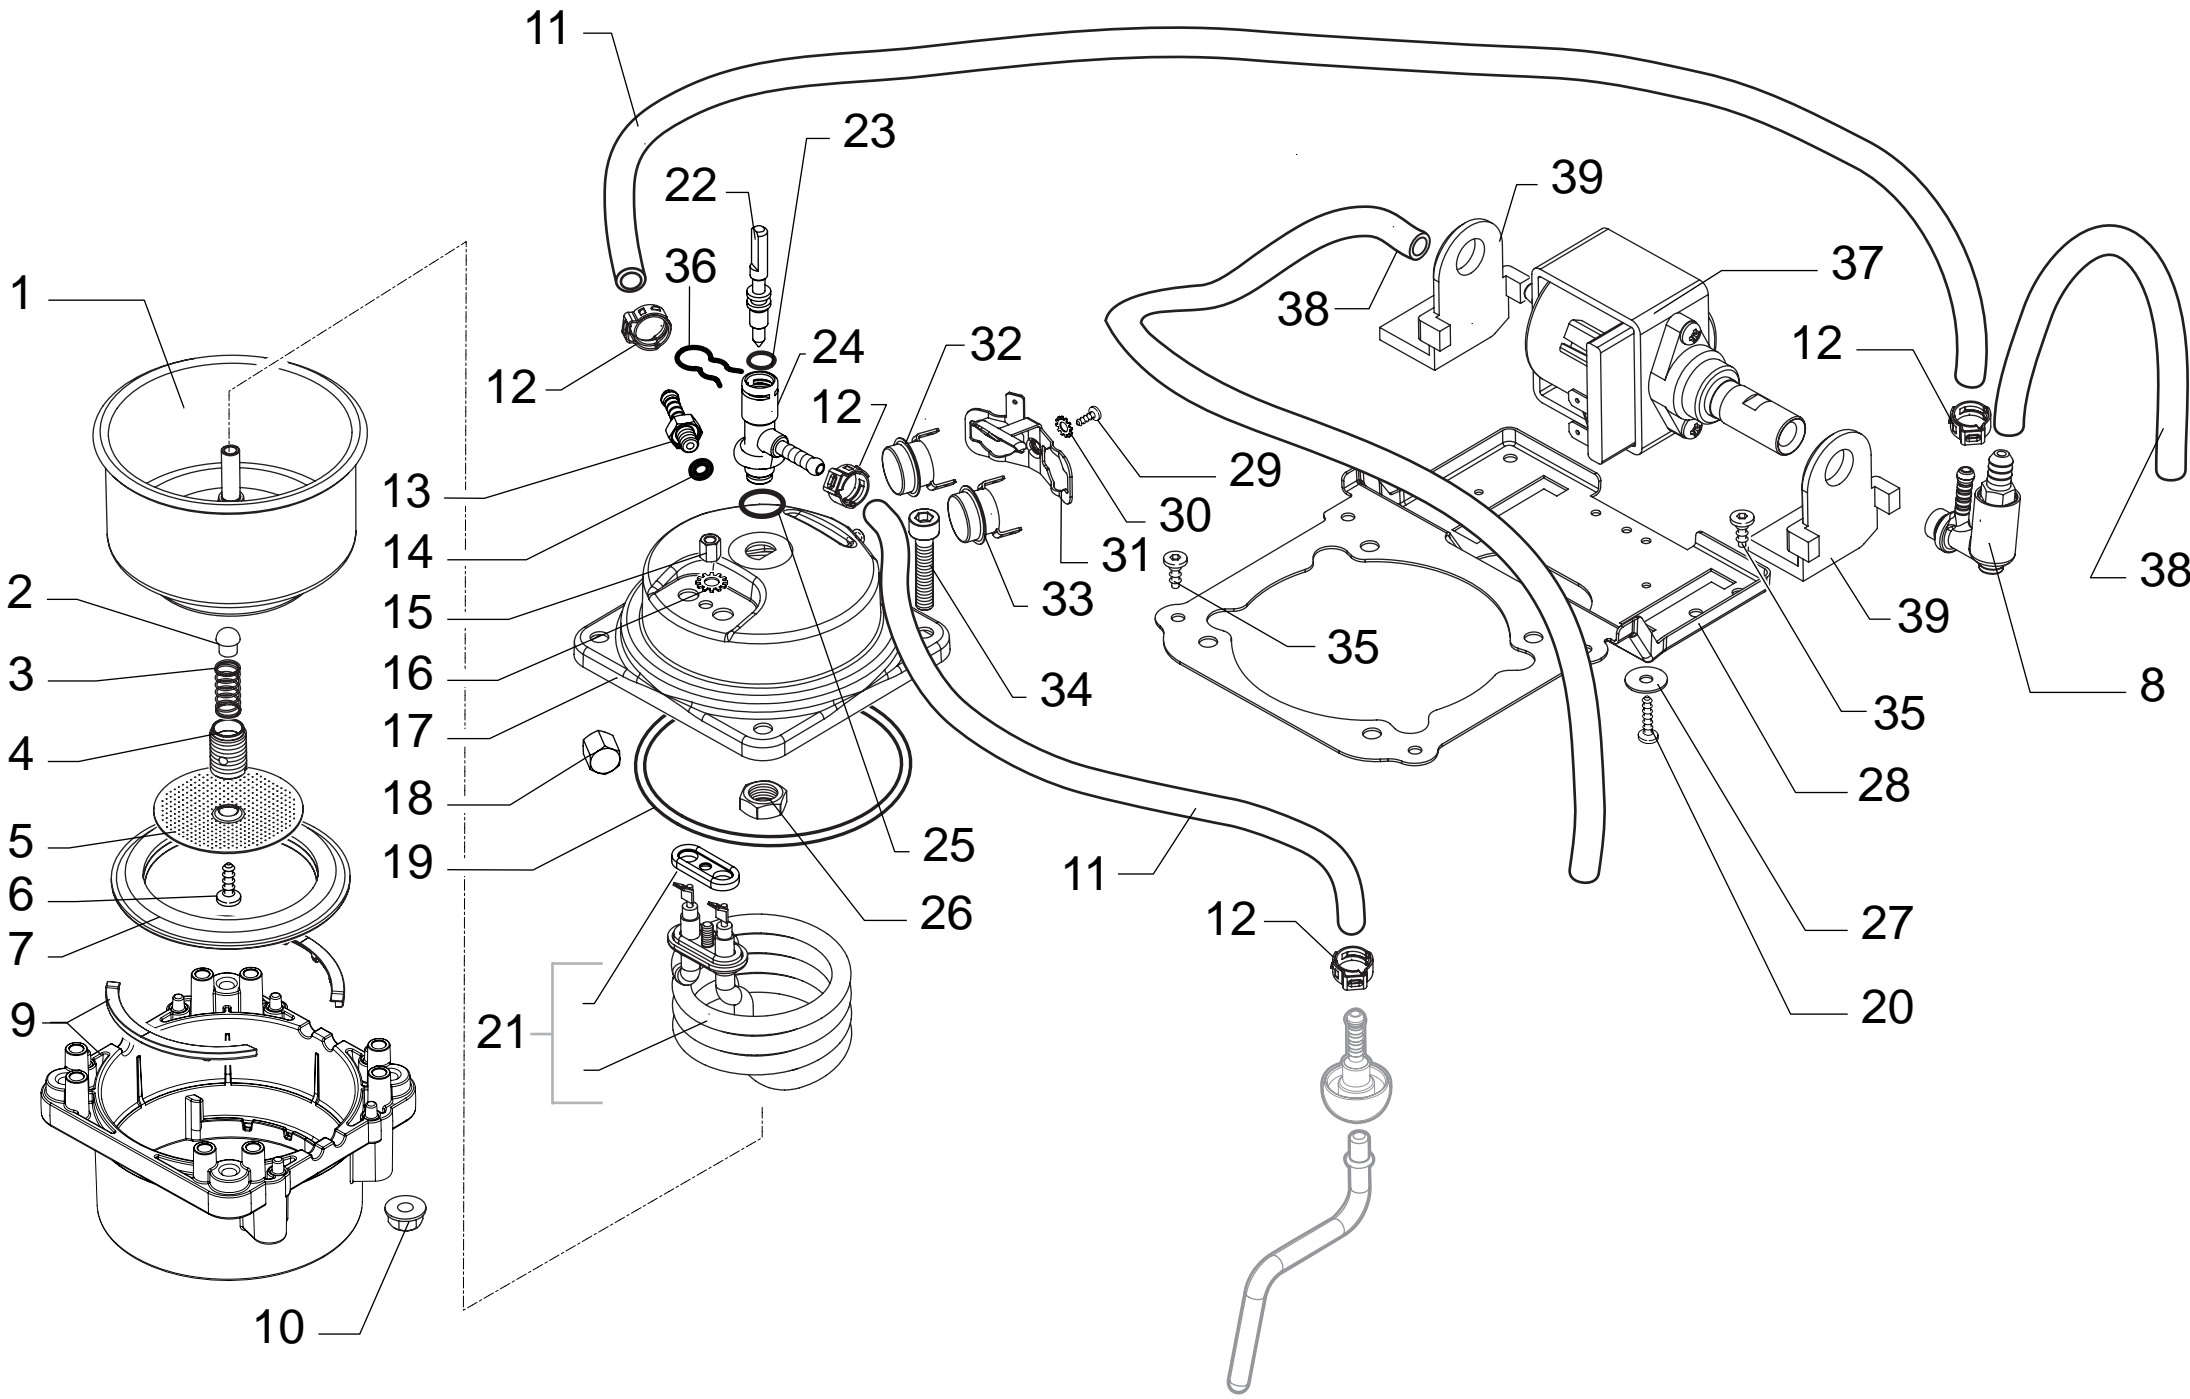

Pos	Article-Nr.	Description	Pos	Article-Nr.	Description
1	11004588	SS.LOWER BOILER CASING NEWGEN/BASE ASSY.			
2	EF0012	SEAL FOR VALVE			
3	EF0013	SPRING 5-7 BAR FOR BOILER VALVE			
4	11000996	TEABRASS VALVE HOLD SCREW SS.BOIL.NEWGEN			
5	11001471	PERCOLATOR DE =49,5 SS BOILER NEWGEN			
6	DI7987-5X8I	SCREW TSP M5X8 UNI 7688 DIN 965 INOX			
7	11004543	FILTERHOLD.SEAL SS.BOILER NEWGEN/BASE			
8	11004689	TEA/BRASS SAFETY VALVE 16-18 BAR ASSY.			
9	11005078	FILTERH.RETAINING RING SS.BOILER NEWGEN			
9	11007503	FILTERH.RETAIN.RING SS.BOILER NEWGEN S/S			
10	123270102	NUT M6 FLANGED TOOTHED BASE GALV.			
11	16000380	5X8,9 SILICONE TUBE IN ROLL			
12	12000892	OETIKER CLAMP D=9,5 16700004			
13	11000998	TEA/BRASS FAUCET CONNEC.SS BOILER NEWGEN			
14	NM01.028	OR 106 SILICONE			
15	11001465	BRASS NUT FOR STAINL.STEEL NEWGEN BOILER			
16	128310402	GALV.WASHER UNI 8842 A4			
17	11001462	STAINL.STEEL UPPER BOILER CASING NEWGEN			
18	11001000	TEA/BRASS NOZZLE SS.BOILER NEWGEN			
19	12000087	OR METRIC 0850-30 IN SILICONE			
20	U109.013	SCREW TCB 3,5X13 UNI 6954 NIK			
21	11010419	HEAT ELEMENT SS.BOILER NEWGEN 100V-1000W			
21	11004509	HEAT ELEMENT SS.BOILER NEWGEN 120V-1000W			
21	11001002	HEAT ELEMENT SS.BOILER NEWGEN 230V-1000W			
22	11001003	BRASS FAUCET SHAFT SS.BOILER NEWGEN			
23	WGADM0041/0	OR 2018 IN VITON 70SH			
24	³¹ 11000995	TEA/BRASS FAUCET SS BOILER NEWGEN			
25	140323062	OR 2043 IN SILICONE			
26	123390109	TEA/BRASS NUT 1/8 GAS H=6 CH=14			
27	U207.004	PLAIN WASHER 4,3X16 UNI 6592 GAL			
28	11005070	STEEL BOILER SUPPORT P236			
29	129821402	TCB SCREW M3X4 UNI 7687 ZNP			
30	128310304	WASHER UNI 8842 A3 BURNISHED			
31	11000994	THERMOST.FIXER SPRING SS.BOILER NEWGEN			
32	12000160	THERMOSTAT 95° US-622AXTDNO			
33	12000161	THERMOSTAT 127° US-622AXTDNO			
34	U023.022	SCREW TCEI M6,0X30 UNI 5931 8.8 ZNP			
35	129912104	SCREW TCBR TORX 20 4X10 PLAST.ZN-N			
36	9011.144	SS FORK FOR TUBE D.4			
37	12000833	DEFOND PUMP P-50 A2P GW 230V 50HZ			
37	12000130	ULKA PUMP EP5/S GW 100V-50/60HZ			
37	12000142	ULKA PUMP EAP5/S 120V-60HZ			
38	JS01.022	SILICONE TUBE 5X10 60SH IN ROLL			
39	149205850	BLACK PUMP SUPPORT TYPE ULKA			