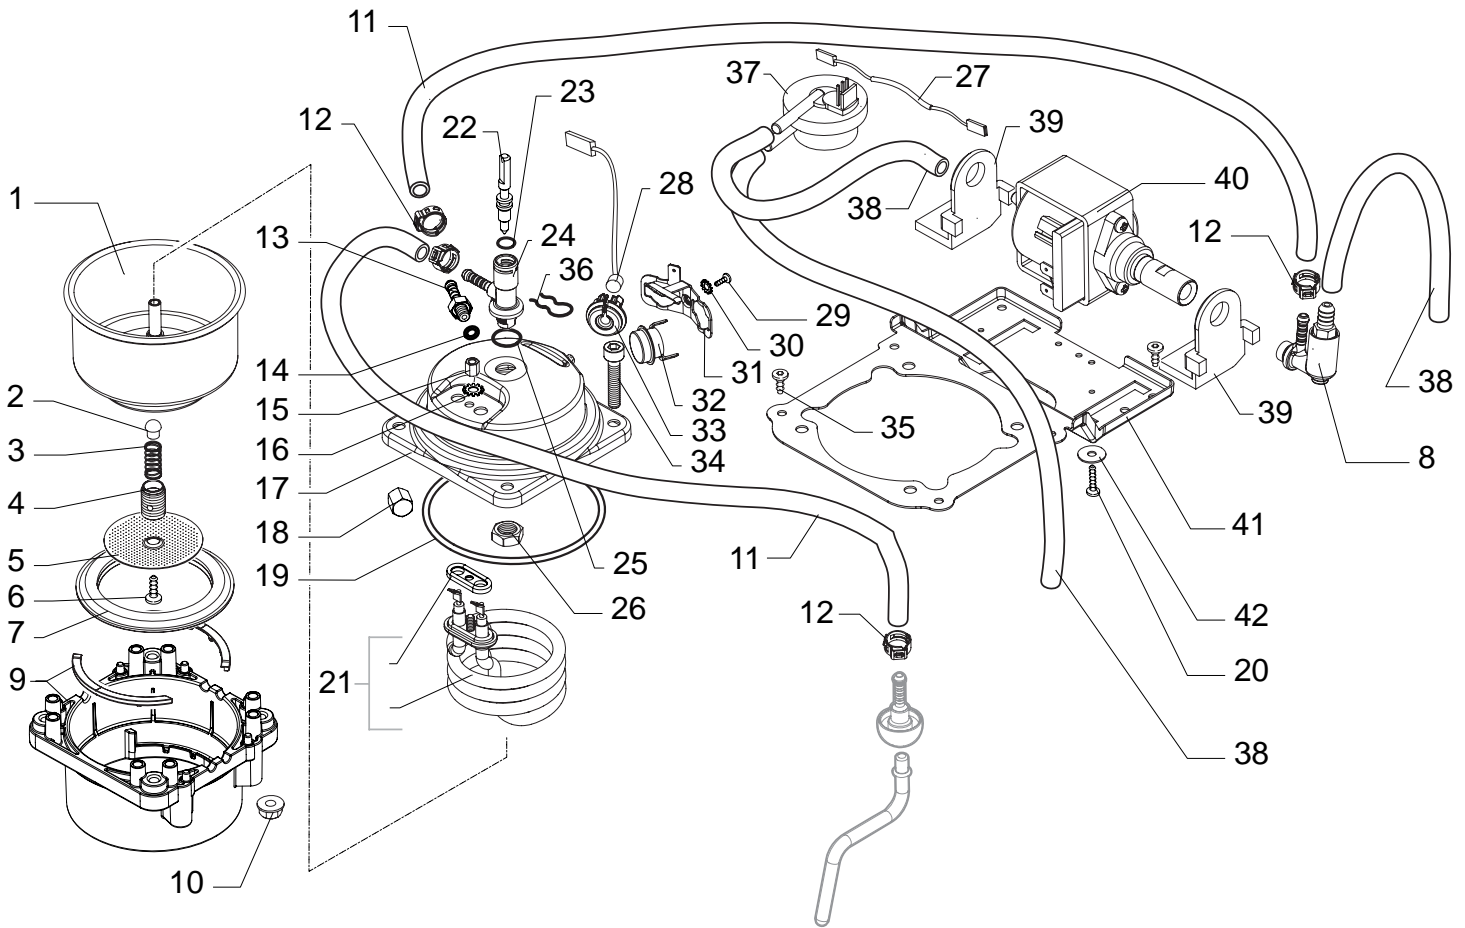

Saeco SIN026XH
INTERNATIONAL GROUP

Cod.10001541-2400-2573-2670-2671

POS	CODE	DESCRIPTION	NOTE	POS	CODE	DESCRIPTION	NOTE
01	11004588	SS.LOWER BOILER CASING NEWGEN/BASE ASSY.		39	149205850	BLACK PUMP SUPPORT TYPE ULKA	
02	EF0012	SEAL FOR VALVE		40	12000140	ULKA PUMP EP5/S GW	230V-50HZ
03	EF0013	SPRING FOR BOILER VALVE			12000142	ULKA PUMP EAP5/S	120V-60HZ
04	11000996	BRASS VALVE HOLD SCREW SS.BOILER NEWGEN			12000130	ULKA PUMP EP5/S GW	100V-50/60HZ
05	11001471	PERCOLATOR DE =49,5 SS BOILER NEWGEN			12000167	ULKA PUMP EP5/S GW	240V-50HZ
06	DI7987-5X8I	SCREW TSP M5X8 UNI 7688 DIN 965 INOX		41	11005070	STEEL BOILER SUPPORT P236	
07	11004543	FILTERHOLD.SEAL SS.BOILER NEWGEN/BASE		42	U207.004	PLAIN WASHER 4,3X16 UNI 6592 GAL	
08	11004689	SAFETY VALVE 16-18 BAR P0049 ASSY.					
09	11005078	FILTERH.RETAINING RING SS.BOILER NEWGEN	100V-230V				
	11007503	FILTERH.RETAIN.RING SS.BOILER NEWGEN S/S	120V				
10	123270102	NUT M6 FLANGED TOOTHED BASE GALV					
11	16000380	5X8,9 SILICONE TUBE	IN ROLL				
12	12000892	OETIKER CLAMP D=9,5 16700004					
13	11000998	BRASS FAUCET CONNECTOR SS BOILER NEWGEN					
14	NM01.028	OR 106 IN SILICONE					
15	11001465	BRASS NUT FOR STAINL.STEEL NEWGEN BOILER					
16	128310402	GALV.WASHER UNI 8842 A4					
17	11001462	STAINL. STEEL UPPER BOILER CASING NEWGEN					
18	11001000	BRASS NOZZLE SS.BOILER NEWGEN					
19	12000087	OR METRIC 0850-30 IN SILICONE					
20	U109.013	screw AUT.TCB 3,5X13 DIN 7981 C					
21	11001002	HEAT ELEMENT SS.BOILER NEWGEN	230V-1000W				
	11004509	HEAT ELEMENT SS.BOILER NEWGEN	120V-1000W				
	11010419	HEAT ELEMENT SS.BOILER NEWGEN	100V-1000W				
	11001003	BRASS FAUCET SHAFT SS.BOILER NEWGEN					
22	WGADM0041/031	OR 2018 IN VITON 70SH					
23	11000995	BRASS FAUCET SS BOILER NEWGEN					
24	140323062	OR 2043 IN SILICONE					
25	123390109	TEA/BRASS NUT 1/8 GAS H=6 CH=14					
26	11007192	3POLES CONNECTOR TURBINE P604/E					
27	12000402	NTC TEMPERATURE SENSOR					
28	129821402	TCB SCREW M3X4 UNI 7687 ZNP					
29	128310304	WASHER UNI 8842 A3 BURNISHED					
30	11000994	THERMOST.FIXER SPRING SS.BOILER NEWGEN					
31	12000872	THERMOSTAT 145° US-622AXTLNO					
32	11003514	BOILER SENSOR SUPPORT MAGIC ESP.RD					
33	U023.022	SCREW TCEI M6,0X30 UNI 5931					
34	129912104	SCREW TORX 4X10 UNI 9786 GALVANIZED					
35	9011.144	FORK FOR TUBE D.4					
36	NV99.099	TURBINE D=1,2 932-8521/00 ASSY.					
37	JS01.022	SILICONE TUBE 5X10 60 SHORE	IN ROLL				

Saeco
INTERNATIONAL GROUP

NINA BAR

Rev. 01 - 28/02/08

TABLE 2/2