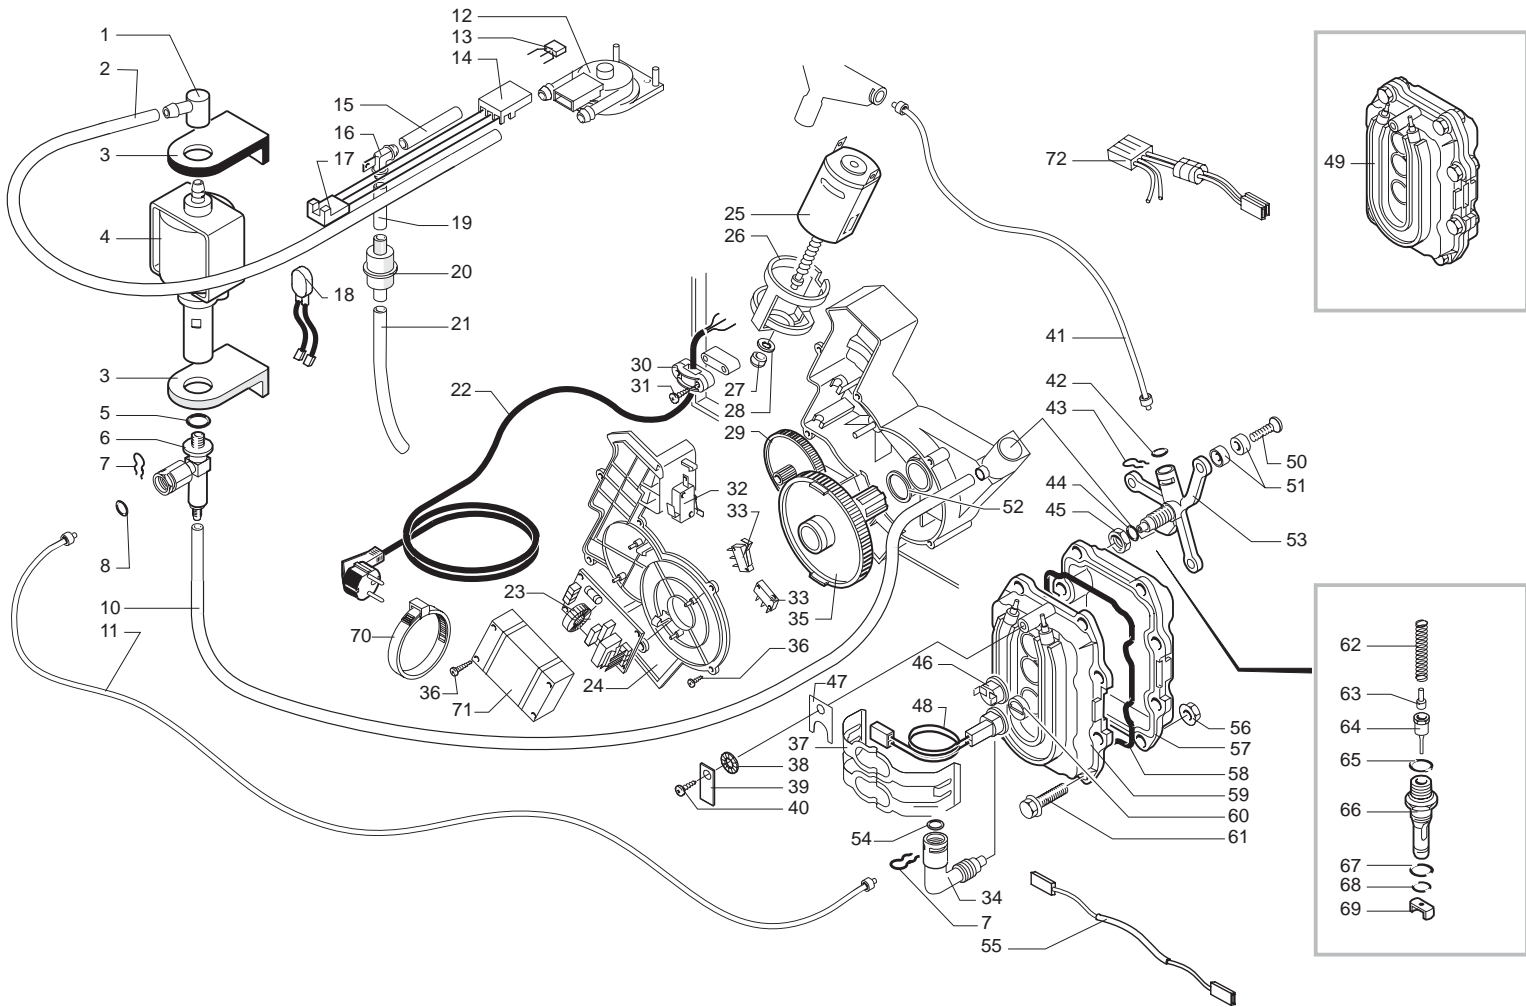

Pos	Article-Nr.	Description	Pos	Article-Nr.	Description
1	147920150	90° INLET PUMP CONNECTOR	50	U044.017	screw TSPC M5,0X20 UNI 7688 GALV.
2	149360200	SILICONE TUBE 5X8 70SR IN ROLL 25 MT	51	9161.206	INSULATING SPACER FOR BOILER
3	149185850	EATON PUMP SUPPORT 4002012 MAGIC	52	9161.132	MYLAR WASHER FOR RATIOMOTOR
4	187720958	ULKA PUMP EX 5 230 VOLT	53	9011.126	BRASS SUPPORT FOR ALUM.BOILER
5	140321961	OR 2031 IN TERMOIL	54	NM02.028	OR 2015 EPDM FDA
6	229451300	BRASS PUMP SAFETY VALVE D=8 M5000 ASSY.	55	0311.804	CONNECTOR ASS. 3POLE FILTER JP 11
7	9011.144	SS FORK FOR TUBE D.4	56	123270102	NUT M6 FLANGED TOOTHED BASE GALV.
8	NM02.028	OR 2015 EPDM FDA	58	9011.129	BOILER SEAL
10	149360200	SILICONE TUBE 5X8 70SR IN ROLL 25 MT	60	123591222	ALUM.SPACER NEW FOR SENSOR MAGIC
11	9979.A16	***TEFLON TUBE ASS. 4X2,5 L.320 7-7	61	U046.004	screw TEFZ M6,0X26 GALV.
11	227871900	CONNECTOR AS. TEFLON 2X4 L=250 MM	62	9011.132	SS SPRING FOR PIN
12	9160.034	TURBINE ASS. VDE WITH JOINT	63	127471620	BRASS PIN FOR PISTON L=10
13	128520100	HALL SENSOR ALLEGRO 3141 EU	64	227660100	BRASS PISTON L=20,9 ASSY.
14	143590200	SPACER FOR TURB. CABLES	65	140320462	OR ORM 0080-20 IN SILICONE
15	149360200	SILICONE TUBE 5X8 70SR IN ROLL 25 MT	66	147471700	PIN FOR BOIL. VALVE NEW MAGIC
16	127912720	90 DEG FITTING + EARTH FASTON	67	NM01.035	OR ORM 0090-20 SILICONE
17	283542200	3 POLES CONNECTOR TURB.M5000 UL ASSY.	68	NM01.057	OR ORM 0050-20 IN SILICONE
18	0311.807	YELLOW HARNESS KLIXON JP 13	69	145893000	CURSOR INSERT BOIL.VALVE NEW MAGIC
19	149360200	SILICONE TUBE 5X8 70SR IN ROLL 25 MT	70	144320500	SELF LOCK STRIP W=4.8 L=290
20	144650300	ASPIRATION FILTER GAUZE NET 500 (NEW)	71	142844459	GREY COVER FILTER EL.CARD MAGIC
21	149361100	SILICONE TUBE 5X10 60SH IN ROLL	72	0311.808	4P.CONNECTOR RATIOMOTOR JP8 M5000 ASSY.
22	183930250	POW.CABLE CH BLACK H05+3FAST.L=1500	72	283542500	4P.CONN.RATIOMOTOR JP8 M/S 5000 UL ASSY.
23	181563158	ELECTR.BOARD 230V FILTERING MAGIC	73	140321462	OR 2018 IN SILICONE
24	9161.200.920	TRANSPARENT RATIOMOTOR LID M5000	74	9991.085	THERMOSTAT FIXING WASHER
25	186851058	MOTOR AS.33V C.C. RATIOMOTOR.MAGIC	100	289433200	UNIFIED GENERAL TURBINE M5000 ASSY.
26	147753250	R.MOTOR ANTIVIBRAT. PROTECT. MAGIC			
27	121710720	BRASS SINT. BUSH MOTOR R.MOTOR MAG			
28	148380200	BAKELIZZATE WASHER D=5,5			
29	146000759	GEAR 12/90 FOR RATIOMOTOR MAGIC			
30	148600600	BLACK CABLE CLAMP MAGIC ESPR/COMBI			
31	129670202	TCB PANELVIT SCREW 3,5X16 TESTA D=8 ZNP			
32	NE05.042	MICROSWITCH			
33	NE05.038	MICROSWITCH			
34	127914020	BRASS CONNECTOR 90° 1/8"GAS M5000			
35	9121.068.150	GREY GEAR Z=108 FOR MOUNTING PLATE M5000			
36	129660902	PANELVIT TCB SCREW 3,5X12 D.7505 Z			
37	9011.142	THERMOSTAT RETAINING SPRING			
38	128310504	WASHER UNI 8842 A5 BURN.			
39	186400600	FLAT TABS 6,3 D=5,3 0010487200			
40	129575403	SCREW TAPT M5X10 DIN 7500C NICK			
41	227872000	CONNECTOR AS. TEFLON 2X4 L=440 MM			
42	NM02.028	OR 2015 EPDM FDA			
43	9011.144	SS FORK FOR TUBE D.4			
44	140321462	OR 2018 IN SILICONE			
45	123390420	BRASS NUT 1/8 GAS H=4.5 CH=13			
46	NE09.021	THERMOSTAT 150°NC FASTON 90°			
47	126836402	STELL BOILER PROBE LOCKING SPRING M5000			
48	286471558	SENSOR KIT FOR CA M/5000/S5000 230V			
48	286472258	V2 SENSOR KIT FOR DO M/5000/S5000 230V			
49	286472858	SPARES KIT AN/BOIL+SENS.CAB.M5000/F			
49	286473058	SPARES KIT AN/BOIL+SENS.AS.M5000V2F			