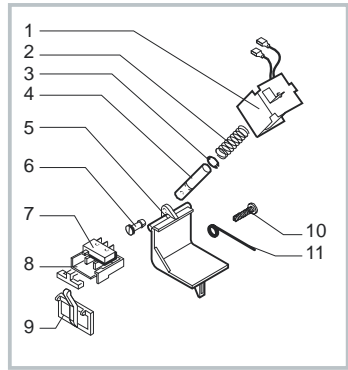

Pos	Article-Nr.	Description	Pos	Article-Nr.	Description
1	9129.A23.00A	WHOLE COIL M5000/S5000 230V ASSY.	50	140360200	FELT RING 40X34X5
2	126764818	SPRING ELECTROM.BEAN DOSER MAGIC	51	146570950	RING NUT FOR GRINDING ADJUSTMENT MAGIC
3	120350704	SHAFT 7 UNI 7434	52	128610421	STAIL.STELL AISI 304 SPHERE D=3,2MM
4	122590602	EL.MAGNET CYL.COFF. BEAN DOS. MAGI	53	126770117	NEW SPRING SPHERE D=3,2 MOTOR MAGIG
5	148971259	BEAN DOSER DOOR GREY NEW MAGIC	54	149186350	BLACK GRINDER MOTOR SUPPORT MAGIC
6	147470659	PIN GREY FOR DOSER DOOR MAGIC	55	140230400	SHOCK ABS .CONICAL GRINDER SUPP.MAGIC
7	186701200	MICROSWITCH SAIA XCC5-81	56	0311.810	CONNECT.ASS. 2 POLE COFF. GRINDER
8	149185959	BEAN COFFEE DOSER MICRO SUPPORT MAGIC	57	286851154	MOTOR AS. 100V NEW MAGIC DE LUXE
9	148700559	COFFEE DOSER DOSE ADJ. SEL. GR MAG	57	286851155	MOTOR AS. 120V NEW MAGIC DE LUXE
10	129660202	PANELVIT TCB SCREW 3X12 DIN 7505 Z	57	286851158	MOTOR AS. 230V NEW MAGIC DE LUXE
11	126834418	BEAN DUMP.SPRING COFF.BEAN DOS.MAG	58	129511803	SCREW TCB 2,9X6,4 DIN 7981 NICK
12	9161.249.150	GREY MOUNTING PLATE M5000 ASSY.	59	129931002	TORX SCREW T10 TCB 3,5X40 SX ZNG
13	NE05.043	MICROSWITCH	60	128610521	STAIL.STEEL AISI 304 SPHERE D=5,5MM
14	9161.202.150	GREY GROUNDS MICRO COMPENSATOR M5000	61	126765517	STEEL SPRING SPHERE D=5,5 MOTOR MAGIC
15	9161.221	SPRING GROUND.MICROSUPP.COMPENSA	62	9160.027.150	GREY BREW UNIT W/O HOLE M5000
16	9140.016.00A	GEN.MOTOR STD M5000 230V ASSY.	63	0311.023.150	GREY SLEEVE FOR COFFEE DISPENSER M5000
16	9140.016.00F	GEN.MOTOR STD M5000 120V ASSY.			
16	9140.016.00R	GEN.MOTOR STD M5000 100V ASSY.			
16	286882158	GEN.MOTOR ITALY M5000 230V ASSY.			
17	9141.052.150	COFFEEGRINDER REINFORCING RING			
18	140328161	OR D=3,85 X 1,90 IN EPDM			
19	NM02.028	OR 2015 EPDM FDA			
20	9991.112	BRASS BUSH FOR FAUCET			
21	129670202	TCB PANELVIT SCREW 3,5X16 TESTA D=8 ZNP			
22	U207.004	PLAIN WASHER 4,3X16 UNI 6592 GAL			
23	9991.103	ANTIVIBRATION FOR COFFEEGRINDER			
24	NE05.043	MICROSWITCH			
25	9161.207.150	SUPPORT FOR FAUCET MICRO			
26	129660902	PANELVIT TCB SCREW 3,5X12 D.7505 Z			
27	147571059	GREY LEVER FIX.PLATE W/O DOSE ADJUSTM.			
28	9161.122.150	DOSE ADJUSTMENT LEVER GREY CLASSIC			
29	9011.144	SS FORK FOR TUBE D.4			
30	9019.A01	PIN ASS.			
31	126765317	STEEL SPRING BOILER PISTON MAGIC			
32	186723600	MICROSWITCH SAIA X3M502K2KAM92AS			
33	9161.208.150	SUPPORT FOR DOOR MICRO			
34	227720963	7011/GREY STEAM KNOB S/SCREEN M5000			
35	9161.205	STEAM FAUCET SHAFT M5000			
36	140328561	OR D=4,18 X 1,90 IN TERMOIL			
37	9161.204	STEAM FAUCET M5000			
38	126764018	SPRING D=1STEAM TUBE HOLDER JUNIOR			
39	140324461	OR ORM 0060-20 IN TERMOIL			
40	9011.149	STEAM TUBE ASSY.			
41	147430163	PANNARELLO AS. GREY PLASTIC			
42	148650250	SECTOR GEARGRIND ADJUSTMENT KNOB COMBI			
43	149186150	BLACK UPPER GRINDER SUPPORT MAGIC			
45	142844550	UPPER GRINDER COVER COFFEE GRIND. MAGIC			
46	147470763	INCREASE SCREW PIN COFFEE GRINDER MAGIC			
47	128130102	FLAT WASHER DI10XDE16X0,1 DIN988 Z			
48	226473500	KIT TECNA GRINDERS			
49	149188750	CONICAL GRIND. SUPP. + RING MAGIC