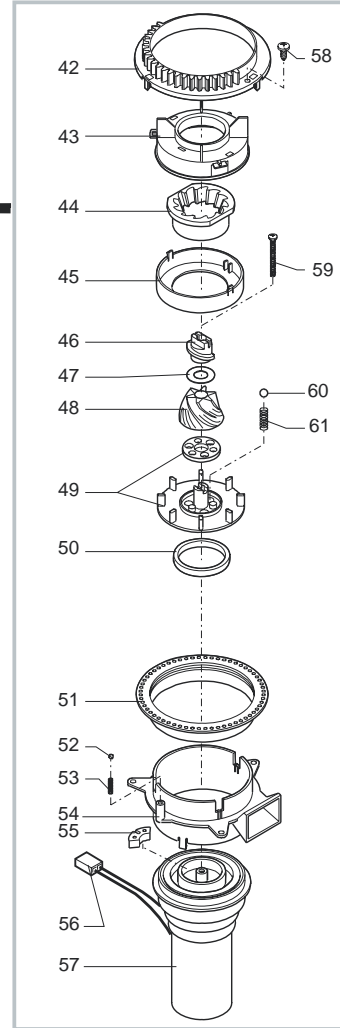

Pos	Article-Nr.	Description	Pos	Article-Nr.	Description
1	9129.A23.00A	WHOLE COIL M5000/S5000 230V ASSY.	50	140360200	FELT RING 40X34X5
2	126764818	SPRING ELECTROM.BEAN DOSER MAGIC	51	146570950	RING NUT FOR GRINDING ADJUSTMENT MAGIC
3	120350704	SHAFT 7 UNI 7434	52	128610421	STAIL.STELL AISI 304 SPHERE D=3,2MM
4	122590602	EL.MAGNET CYL.COFF. BEAN DOS. MAGI	53	126770117	NEW SPRING SPHERE D=3,2 MOTOR MAGIG
5	148971259	BEAN DOSER DOOR GREY NEW MAGIC	54	149186350	BLACK GRINDER MOTOR SUPPORT MAGIC
6	147470659	PIN GREY FOR DOSER DOOR MAGIC	55	140230400	SHOCK ABS .CONICAL GRINDER SUPP.MAGIC
7	186701200	MICROSWITCH SAIA XCC5-81	56	0311.810	CONNECT.ASS. 2 POLE COFF. GRINDER
8	149185959	BEAN COFFEE DOSER MICRO SUPPORT MAGIC	57	286851154	MOTOR AS. 100V NEW MAGIC DE LUXE
9	148700559	COFFEE DOSER DOSE ADJ. SEL. GR MAG	57	286851155	MOTOR AS. 120V NEW MAGIC DE LUXE
10	129660202	PANELVIT TCB SCREW 3X12 DIN 7505 Z	57	286851158	MOTOR AS. 230V NEW MAGIC DE LUXE
11	126834418	BEAN DUMP.SPRING COFF.BEAN DOS.MAG	58	129511803	SCREW TCB 2,9X6,4 DIN 7981 NICK
12	9161.249.150	GREY MOUNTING PLATE M5000 ASSY.	59	129931002	TORX SCREW T10 TCB 3,5X40 SX ZNG
13	NE05.043	MICROSWITCH	60	128610521	STAIL.STEEL AISI 304 SPHERE D=5,5MM
14	9161.202.150	GREY GROUNDS MICRO COMPENSATOR M5000	61	126765517	STEEL SPRING SPHERE D=5,5 MOTOR MAGIC
15	9161.221	SPRING GROUND.MICROSUPP.COMPENSA	62	9160.027.150	GREY BREW UNIT W/O HOLE M5000
16	9140.016.00A	GEN.MOTOR STD M5000 230V ASSY.	63	0311.023.150	GREY SLEEVE FOR COFFEE DISPENSER M5000
16	9140.016.00F	GEN.MOTOR STD M5000 120V ASSY.			
16	9140.016.00R	GEN.MOTOR STD M5000 100V ASSY.			
16	286882158	GEN.MOTOR ITALY M5000 230V ASSY.			
17	9141.052.150	COFFEEGRINDER REINFORCING RING			
18	140328161	OR D=3,85 X 1,90 IN EPDM			
19	NM02.028	OR 2015 EPDM FDA			
20	9991.112	BRASS BUSH FOR FAUCET			
21	129670202	TCB PANELVIT SCREW 3,5X16 TESTA D=8 ZNP			
22	U207.004	PLAIN WASHER 4,3X16 UNI 6592 GAL			
23	9991.103	ANTIVIBRATION FOR COFFEEGRINDER			
24	NE05.043	MICROSWITCH			
25	9161.207.150	SUPPORT FOR FAUCET MICRO			
26	129660902	PANELVIT TCB SCREW 3,5X12 D.7505 Z			
27	147571059	GREY LEVER FIX.PLATE W/O DOSE ADJUSTM.			
28	9161.122.150	DOSE ADJUSTMENT LEVER GREY CLASSIC			
29	9011.144	SS FORK FOR TUBE D.4			
30	9019.A01	PIN ASS.			
31	126765317	STEEL SPRING BOILER PISTON MAGIC			
32	186723600	MICROSWITCH SAIA X3M502K2KAM92AS			
33	9161.208.150	SUPPORT FOR DOOR MICRO			
34	227720963	7011/GREY STEAM KNOB S/SCREEN M5000			
35	9161.205	STEAM FAUCET SHAFT M5000			
36	140328561	OR D=4,18 X 1,90 IN TERMOIL			
37	9161.204	STEAM FAUCET M5000			
38	126764018	SPRING D=1STEAM TUBE HOLDER JUNIOR			
39	140324461	OR ORM 0060-20 IN TERMOIL			
40	9011.149	STEAM TUBE ASSY.			
41	147430163	PANNARELLO AS. GREY PLASTIC			
42	148650250	SECTOR GEARGRIND ADJUSTMENT KNOB COMBI			
43	149186150	BLACK UPPER GRINDER SUPPORT MAGIC			
45	142844550	UPPER GRINDER COVER COFFEE GRIND. MAGIC			
46	147470763	INCREASE SCREW PIN COFFEE GRINDER MAGIC			
47	128130102	FLAT WASHER DI10XDE16X0,1 DIN988 Z			
48	226473500	KIT TECNA GRINDERS			
49	149188750	CONICAL GRIND. SUPP. + RING MAGIC