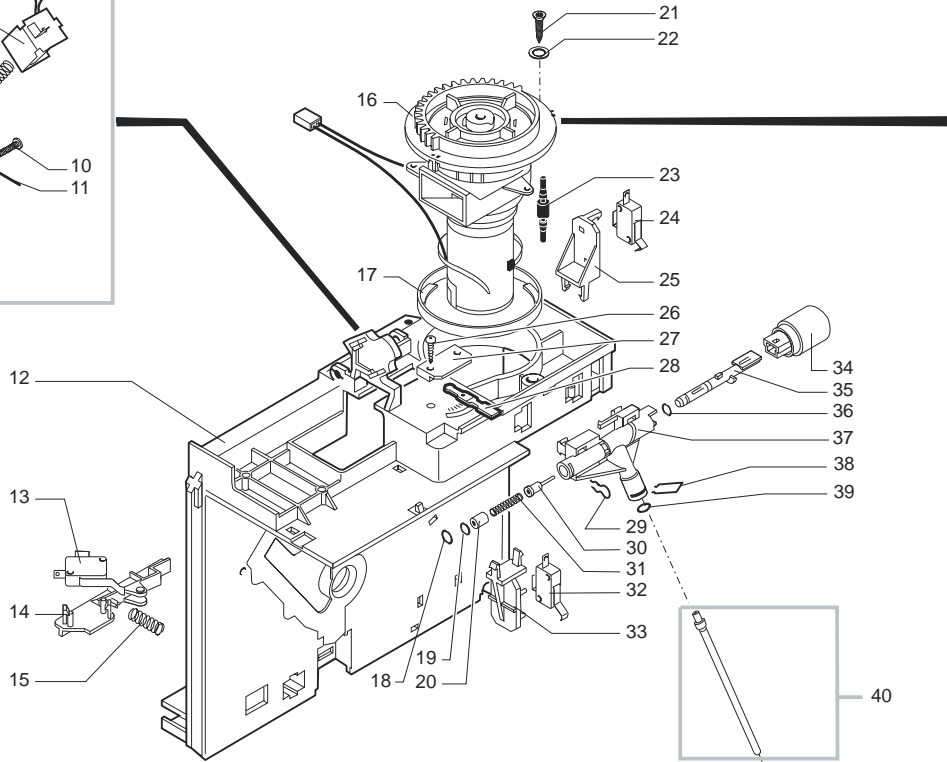

Pos	Article-Nr.	Description	Pos	Article-Nr.	Description
1	147920150	90° INLET PUMP CONNECTOR	50	U044.017	screw TSPC M5,0X20 UNI 7688 GALV.
2	149360200	SILICONE TUBE 5X8 70SR IN ROLL 25 MT	51	9161.206	INSULATING SPACER FOR BOILER
3	149185850	EATON PUMP SUPPORT 4002012 MAGIC	52	9161.132	MYLAR WASHER FOR RATIOMOTOR
4	187720958	ULKA PUMP EX 5 230 VOLT	53	9011.126	BRASS SUPPORT FOR ALUM.BOILER
5	140321961	OR 2031 IN TERMOIL	54	NM02.028	OR 2015 EPDM FDA
6	229451300	BRASS PUMP SAFETY VALVE D=8 M5000 ASSY.	55	0311.804	CONNECTOR ASS. 3POLE FILTER JP 11
7	9011.144	SS FORK FOR TUBE D.4	56	123270102	NUT M6 FLANGED TOOTHED BASE GALV.
8	NM02.028	OR 2015 EPDM FDA	58	9011.129	BOILER SEAL
10	149360200	SILICONE TUBE 5X8 70SR IN ROLL 25 MT	60	123591222	ALUM.SPACER NEW FOR SENSOR MAGIC
11	9979.A16	***TEFLON TUBE ASS. 4X2,5 L.320 7-7	61	U046.004	screw TEFZ M6,0X26 GALV.
11	227871900	CONNECTOR AS. TEFLON 2X4 L=250 MM	62	9011.132	SS SPRING FOR PIN
12	9160.034	TURBINE ASS. VDE WITH JOINT	63	127471620	BRASS PIN FOR PISTON L=10
13	128520100	HALL SENSOR ALLEGRO 3141 EU	64	227660100	BRASS PISTON L=20,9 ASSY.
14	143590200	SPACER FOR TURB. CABLES	65	140320462	OR ORM 0080-20 IN SILICONE
15	149360200	SILICONE TUBE 5X8 70SR IN ROLL 25 MT	66	147471700	PIN FOR BOIL. VALVE NEW MAGIC
16	127912720	90 DEG FITTING + EARTH FASTON	67	NM01.035	OR ORM 0090-20 SILICONE
17	283542200	3 POLES CONNECTOR TURB.M5000 UL ASSY.	68	NM01.057	OR ORM 0050-20 IN SILICONE
18	0311.807	YELLOW HARNESS KLIXON JP 13	69	145893000	CURSOR INSERT BOIL.VALVE NEW MAGIC
19	149360200	SILICONE TUBE 5X8 70SR IN ROLL 25 MT	70	144320500	SELF LOCK STRIP W=4.8 L=290
20	144650300	ASPIRATION FILTER GAUZE NET 500 (NEW)	71	142844459	GREY COVER FILTER EL.CARD MAGIC
21	149361100	SILICONE TUBE 5X10 60SH IN ROLL	72	0311.808	4P.CONNECTOR RATIOMOTOR JP8 M5000 ASSY.
22	183930250	POW.CABLE CH BLACK H05+3FAST.L=1500	72	283542500	4P.CONN.RATIOMOTOR JP8 M/S 5000 UL ASSY.
23	181563158	ELECTR.BOARD 230V FILTERING MAGIC	73	140321462	OR 2018 IN SILICONE
24	9161.200.920	TRANSPARENT RATIOMOTOR LID M5000	74	9991.085	THERMOSTAT FIXING WASHER
25	186851058	MOTOR AS.33V C.C. RATIOMOTOR.MAGIC	100	289433200	UNIFIED GENERAL TURBINE M5000 ASSY.
26	147753250	R.MOTOR ANTIVIBRAT. PROTECT. MAGIC			
27	121710720	BRASS SINT. BUSH MOTOR R.MOTOR MAG			
28	148380200	BAKELIZZATE WASHER D=5,5			
29	146000759	GEAR 12/90 FOR RATIOMOTOR MAGIC			
30	148600600	BLACK CABLE CLAMP MAGIC ESPR/COMBI			
31	129670202	TCB PANELVIT SCREW 3,5X16 TESTA D=8 ZNP			
32	NE05.042	MICROSWITCH			
33	NE05.038	MICROSWITCH			
34	127914020	BRASS CONNECTOR 90° 1/8"GAS M5000			
35	9121.068.150	GREY GEAR Z=108 FOR MOUNTING PLATE M5000			
36	129660902	PANELVIT TCB SCREW 3,5X12 D.7505 Z			
37	9011.142	THERMOSTAT RETAINING SPRING			
38	128310504	WASHER UNI 8842 A5 BURN.			
39	186400600	FLAT TABS 6,3 D=5,3 0010487200			
40	129575403	SCREW TAPT M5X10 DIN 7500C NICK			
41	227872000	CONNECTOR AS. TEFLON 2X4 L=440 MM			
42	NM02.028	OR 2015 EPDM FDA			
43	9011.144	SS FORK FOR TUBE D.4			
44	140321462	OR 2018 IN SILICONE			
45	123390420	BRASS NUT 1/8 GAS H=4.5 CH=13			
46	NE09.021	THERMOSTAT 150°NC FASTON 90°			
47	126836402	STELL BOILER PROBE LOCKING SPRING M5000			
48	286471558	SENSOR KIT FOR CA M/5000/S5000 230V			
48	286472258	V2 SENSOR KIT FOR DO M/5000/S5000 230V			
49	286472858	SPARES KIT AN/BOIL+SENS.CAB.M5000/F			
49	286473058	SPARES KIT AN/BOIL+SENS.AS.M5000V2F			