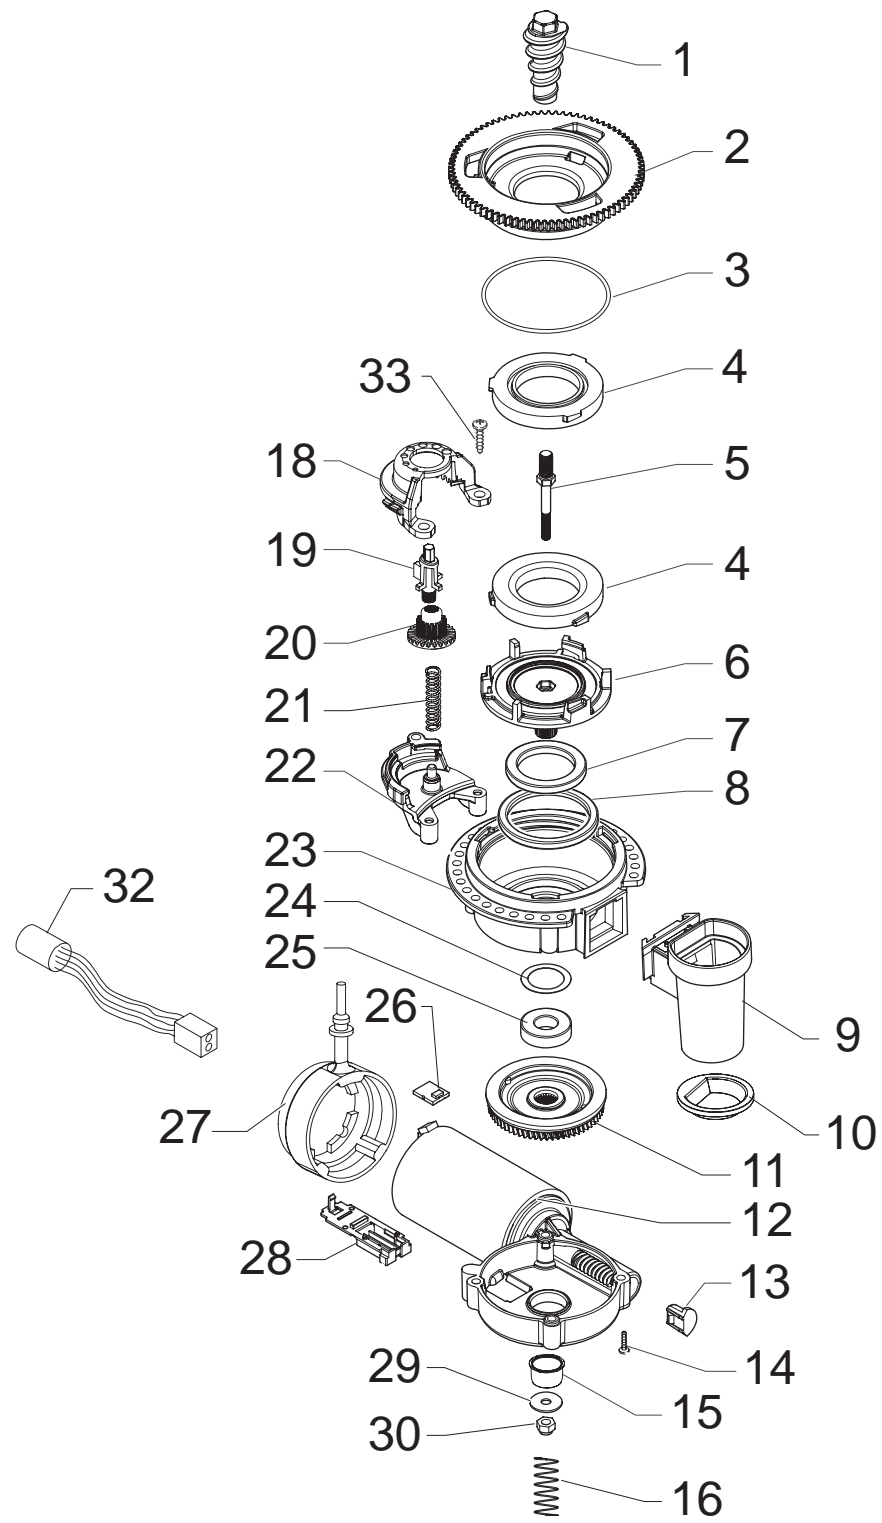

Pos	Article-Nr.	Description	Pos	Article-Nr.	Description
1	9141.001	BRASS NCREMENT SCREW MC			
2	149198250	BLK UPPER COFFEEGRINDER GRINDER SUPPORT			
3	140328960	NBR FDA OR METRIC 0530-15			
4	146520100	BAKED CLAY GRINDER 48X28			
5	127473603	STEEL PIN M4-M6 FOR INCREMENT SCREW			
6	149198350	BLK LOWER COFFEEGRINDER GRINDER SUPPORT			
7	123030300	AXIAL BEARING EKKO 342.35252			
8	140360500	FELT RING 45,4X39,4X4			
9	11026355	BLK GROUND COFF.OUTLET CONVEYOR V4 ASSY.			
10	145854462	BLK GROUND COFFEE CONT.LOWER SEAL SMART1			
11	226000300	GEAR SX Z=38 FOR GRINDER MOTION ASSY.			
12	11000511	MOTOR COFFEEGRINDER V3.1 120V ASSY.			
12	11000512	MOTOR COFFEEGRINDER V3.1 100V ASSY.			
12	11000513	MOTOR COFFEEGRINDER V3.1 230V ASSY.			
13	149214800	MC V3 MOD=1,25 WORM SCREW CENTRING CAP			
14	129661702	SCREW TCB TORX 3,5X30 PLAST.ZN-B			
15	11002873	INSULATOR BUSH FOR GRINDER MOTOR P124			
16	11000597	COFFEE GRINDER SUPPORT SPRING P124			
17	11004199	BLACK BREW UNIT CONDENSE CONVEYOR P0049			
18	11002508	UPPER COFFEEGRINDER GEAR SUPPORT P124			
19	11003446	BLACK BEAN COFFEE GRINDER INSERT P0049			
20	11003784	COFFEE GRINDING ADJUSTMENT GEAR P0049			
21	11002572	COFFEEGRINDER REGULATION SPRING P124			
22	11002613	LOWER COFFEEGRINDER GEAR SUPPORT P124			
23	142905450	BLK UPPER BODY WITH COFFEE GROUND OUTLET			
24	128381800	STEEL CRINKLE WASHER 21,8X14X0,25			
25	123030200	RADIAL BEARING 61900.2RS1			
26	181540900	ELECTR.BOARD WITH SENSOR HAL506 SF-K			
27	11001367	BLACK COFFEE GRINDER SUPPORT P0049			
28	149199050	BLK SENSOR SUPPORT FOR COF.GRINDER MOTOR			
29	128381902	STEEL FLAT WASHER DI=4,3 DE=14 SP=1,5			
30	123453102	GALV.SELF LOCK NUT HIGH M4 DIN 982			
31	11001826	COFFEE GRINDER SOUNDPROOFING COVER P0053			
32	11005658	5POLES CONNECTOR MC SENSORS P0049 UL			
33	129914002	SCREW TCB TORX 10 3,5X16 PLAST.ZN-B			
100	11007416	GEN.MOTOR COF.GRINDER V2 P0049 230V ASSY			
100	11007417	GEN.MOTOR COF.GRINDER V2 P0049 120V ASSY			
100	11007418	GEN.MOTOR COF.GRINDER V2 P0049 100V ASSY