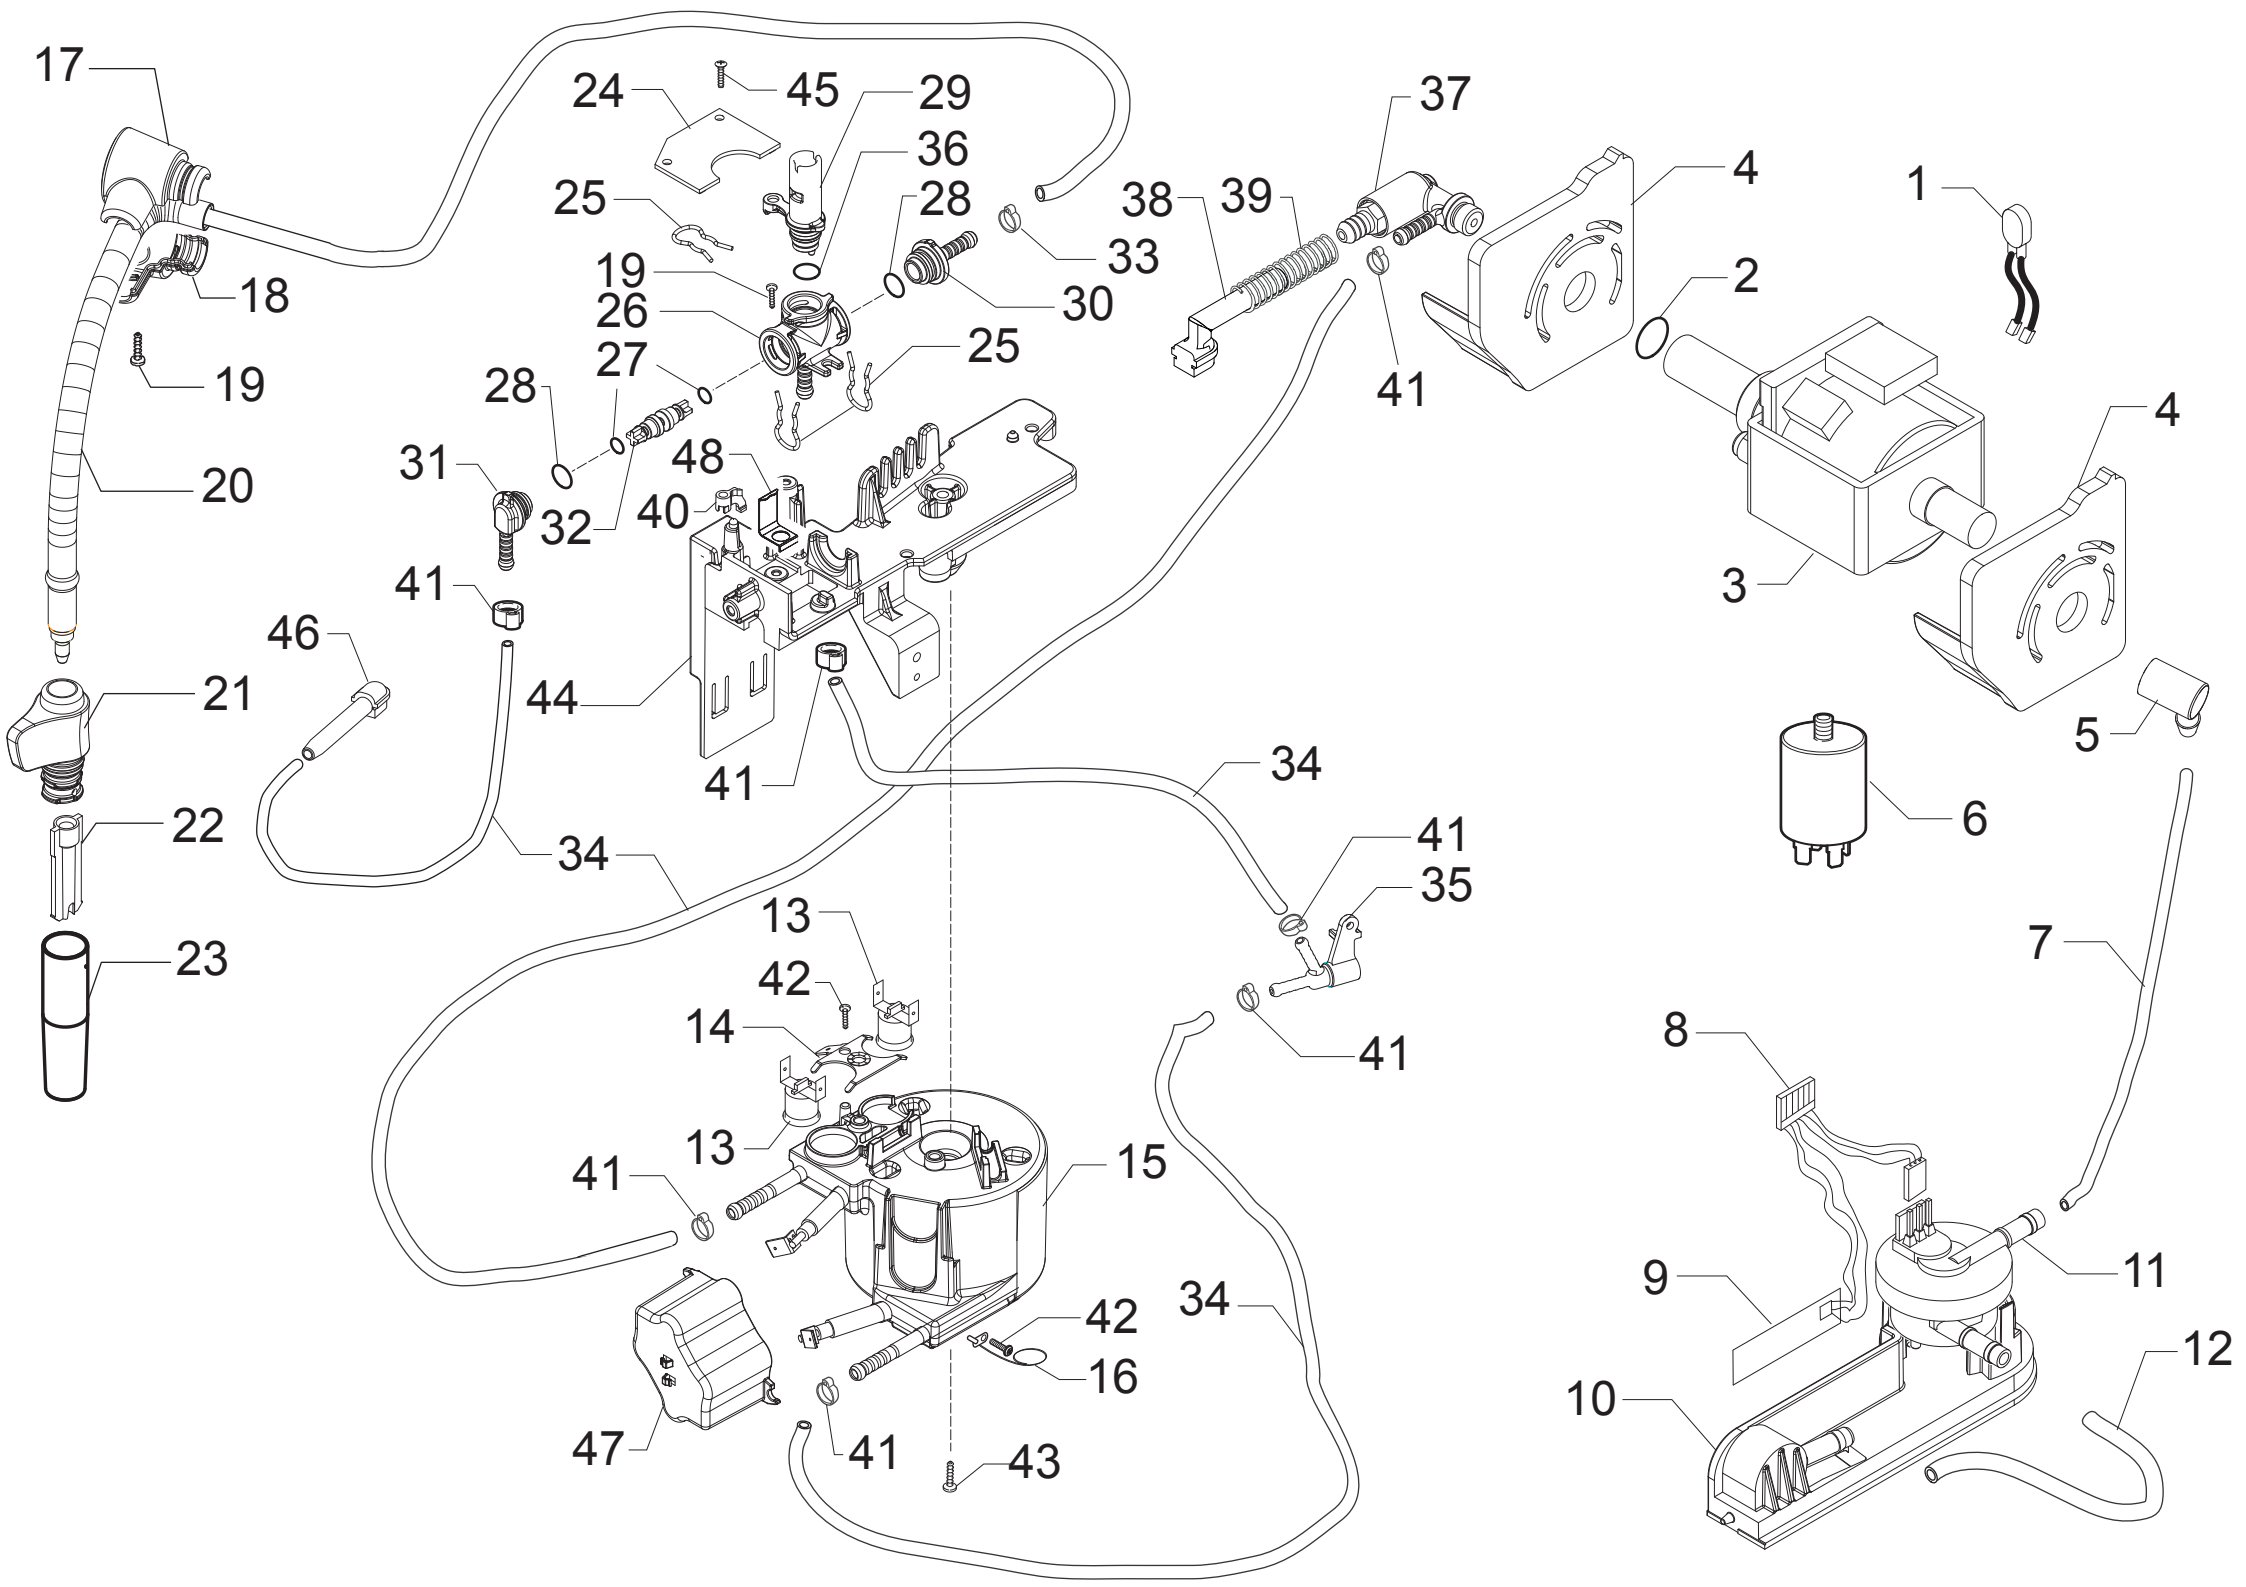

Pos	Article-Nr.	Description	Pos	Article-Nr.	Description
1	11005668	2POLES CONNECTOR PUMP P0049 UL	43	129932502	SCREW TSP 5X30 PLAST.ZN-B
2	140321961	OR 2031 IN TERMOIL	44	11001332	BLACK BOILER-FAUCET-VALVE SUPPORT P0049
3	12000182	ULKA PUMP EP5/S GW 220V-60HZ	45	129913202	SCREW TCB TORX 10 3X8 PLAST.ZN-B
3	12000130	ULKA PUMP EP5/S GW 100V-50/60HZ	46	11001630	BLK MILK ISLAND DESCARG.WATER CONN.P0049
3	12000140	ULKA PUMP EP5/S GW 230V-50HZ	47	11005284	BLACKBOILER CONNECTORS COVER
3	12000142	ULKA PUMP EAP5/S 120V-60HZ	48	11002957	SS.FAUCET FOR SPRING P0049
4	11006296	BLACK PUMP SUPPORT P0049 ASSY.	100	11001748	TUB.BOILER P0049/A 230V ASSY.
5	147920150	90° INLET PUMP CONNECTOR	100	11005774	TUB.BOILER P0049/A 120V ASSY.
6	12001363	QUICK-LOCK ANTIDISTURB FILTER 16A	100	11005775	TUB.BOILER P0049/A 100V ASSY.
6	12000005	ANTIDISTURB FILTER 10A FNC 1005474103P	100	11025775	TEA/BRASS FAUCET V2 P0049-P0053 ASSY.
6	12000007	QUICK-LOCK ANTIDISTURB FILTER 16A			
7	149360200	SILICONE TUBE 5X8 70SR IN ROLL			
8	11005648	6 POLES CONNECT.LEVEL+FLOWMETER P0049 UL			
9	11000651	WATER LEVEL SENSOR BOARD P124			
10	11003670	BLACK TURBINE SUPPORT V2 P0049			
11	12000781	TURBINE D=1,2 932-8521/90 ASSY.			
12	JS01.022	SILICONE TUBE 5X10 60SH IN ROLL			
13	189428600	THERMOSTAT 175° 1NT-08L-5125			
14	11001751	TUB.BOILER V3 UPPER THERM.FIXING SPRING			
15	11011341	V4 TUB.BOILER 1300W 230V ASSY.			
15	11011342	V4 TUB.BOILER 1300W 120V ASSY.			
15	11011343	V4 TUB.BOILER 1300W 100V ASSY.			
16	190800100	TEMPERATURE SENSOR NTC UL L=280MM			
17	11004196	CHROM.UPPER STEAM TUBE COVER P0049			
18	11004197	CHROM.LOWER STEAM TUBE COVER P0049			
19	129913902	SCREW TCB TORX 10 3X12 PLAST.ZN-B			
20	11022486	TF/CHROM.STEAM TUBE V2 P0049/P0053 ASSY.			
21	11001625	BLACK STEAM TUBE HANDGRIP P0049			
22	11001620	BLACK PANNARELLO INNER TUBE P0049			
23	11001769	BLACK PANNARELLO COVER P0049			
24	11007569	FAUCET ELECTRONIC CARD G0053 ASSY.			
24	20000653	KIT SPARES CPU+FAUCET BOARD 3SENS.P0049			
25	11001499	SS FAUCET FORK SPRING P0049			
26	11004625	TEA/BRASS FAUCET CASING P0049			
27	12001614	OR 2012 IN EPDM PEROX.FOOD 70 SH			
28	12001613	OR 108 IN EPDM PEROX.FOOD 70SH			
29	11025776	PLAST/BRASS FAUCET SHAFT V2 P0049 ASSY.			
30	11001546	BLACK FAUCET STRAIGHT CONNECTOR P0049			
31	11001544	BLACK FAUCET CONNECTOR P0049			
32	11004134	TEA/BRASS FAUCET SHAFT P0049			
33	NF11.052	OETIKER CLIP			
34	16000380	5X8,9 SILICONE TUBE IN ROLL			
34	12000167	ULKA PUMP EP5/S GW 240V-50HZ			
35	11001330	BLACK CONNECTOR FOR PIN BOILER P0049			
36	12001615	OR 2025 IN EPDM PEROX.FOOD 70 SH			
37	11004689	TEA/BRASS SAFETY VALVE 16-18 BAR ASSY.			
38	11001629	BLK PUMP WATER DESCARGING CONNECT.P0049			
39	11005003	SS DESCARGING WATER CONNECT.SPRING P0049			
40	11008876	BLK BRASS FAUCET BLOCK INSERT P0049/A			
41	12000892	OETIKER CLAMP D=9,5 16700004			
42	129573202	SCREW TCB TORX 20 M4X8 AUTOFORMING ZN-B