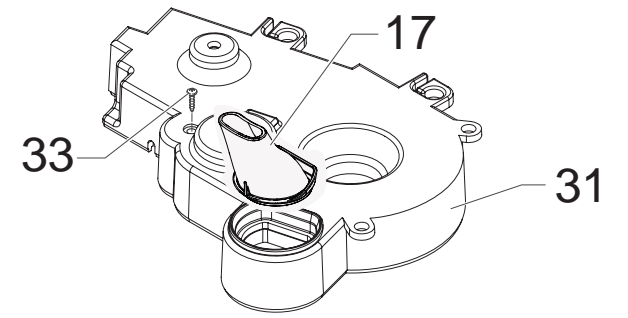

Pos	Article-Nr.	Description	Pos	Article-Nr.	Description
1	9141.001	BRASS NCREMENT SCREW MC			
2	149198250	BLK UPPER COFFEEGRINDER GRINDER SUPPORT			
3	140328960	NBR FDA OR METRIC 0530-15			
4	146520100	BAKED CLAY GRINDER 48X28			
5	127473603	STEEL PIN M4-M6 FOR INCREMENT SCREW			
6	149198350	BLK LOWER COFFEEGRINDER GRINDER SUPPORT			
7	123030300	AXIAL BEARING EKKO 342.35252			
8	140360500	FELT RING 45,4X39,4X4			
9	11026355	BLK GROUND COFF.OUTLET CONVEYOR V4 ASSY.			
10	145854462	BLK GROUND COFFEE CONT.LOWER SEAL SMART1			
11	226000300	GEAR SX Z=38 FOR GRINDER MOTION ASSY.			
12	11000511	MOTOR COFFEEGRINDER V3.1 120V ASSY.			
12	11000512	MOTOR COFFEEGRINDER V3.1 100V ASSY.			
12	11000513	MOTOR COFFEEGRINDER V3.1 230V ASSY.			
13	149214800	MC V3 MOD=1,25 WORM SCREW CENTRING CAP			
14	129661702	SCREW TCB TORX 3,5X30 PLAST.ZN-B			
15	11002873	INSULATOR BUSH FOR GRINDER MOTOR P124			
16	11000597	COFFEE GRINDER SUPPORT SPRING P124			
17	11004199	BLACK BREW UNIT CONDENSE CONVEYOR P0049			
18	11002508	UPPER COFFEEGRINDER GEAR SUPPORT P124			
19	11003446	BLACK BEAN COFFEE GRINDER INSERT P0049			
20	11003784	COFFEE GRINDING ADJUSTMENT GEAR P0049			
21	11002572	COFFEEGRINDER REGULATION SPRING P124			
22	11002613	LOWER COFFEEGRINDER GEAR SUPPORT P124			
23	142905450	BLK UPPER BODY WITH COFFEE GROUND OUTLET			
24	128381800	STEEL CRINKLE WASHER 21,8X14X0,25			
25	123030200	RADIAL BEARING 61900.2RS1			
26	181540900	ELECTR.BOARD WITH SENSOR HAL506 SF-K			
27	11001367	BLACK COFFEE GRINDER SUPPORT P0049			
28	149199050	BLK SENSOR SUPPORT FOR COF.GRINDER MOTOR			
29	128381902	STEEL FLAT WASHER DI=4,3 DE=14 SP=1,5			
30	123453102	GALV.SELF LOCK NUT HIGH M4 DIN 982			
31	11001826	COFFEE GRINDER SOUNDPROOFING COVER P0053			
32	11005658	5POLES CONNECTOR MC SENSORS P0049 UL			
33	129914002	SCREW TCB TORX 10 3,5X16 PLAST.ZN-B			
100	11007416	GEN.MOTOR COF.GRINDER V2 P0049 230V ASSY			
100	11007417	GEN.MOTOR COF.GRINDER V2 P0049 120V ASSY			
100	11007418	GEN.MOTOR COF.GRINDER V2 P0049 100V ASSY