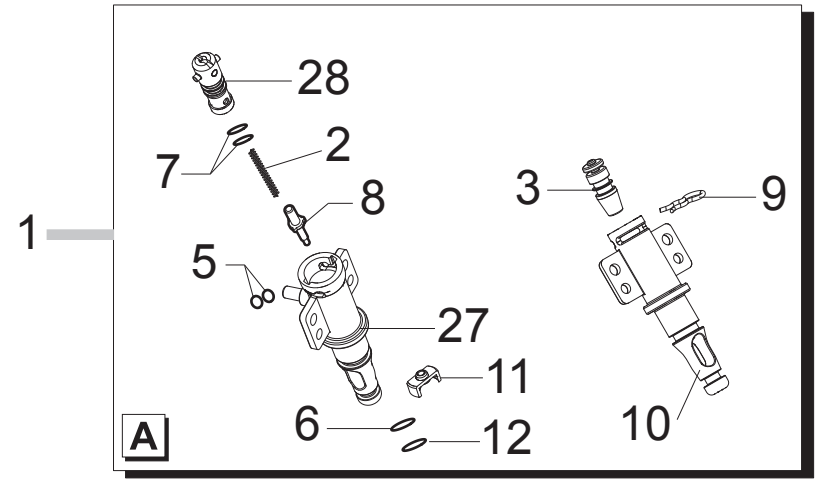

Pos	Article-Nr.	Description	Pos	Article-Nr.	Description
1	11005060	PIN V2 FOR BOILER P119 ASSY.			
2	9011.132	SS SPRING FOR PIN			
3	11000692	NIK/BRASS CAP FOR PIN BOILER P119			
4	11000651	WATER LEVEL SENSOR BOARD P124			
5	140328059	OR 2015 SILICONE PTFE/FDA			
6	NM01.035	OR ORM 0090-20 SILICONE			
7	140324459	OR ORM 0060-20 SILICONE PTFE/FDA			
8	11009019	TEA/BRASS PISTON L=20,9 ASSY.			
9	9011.144	SS FORK FOR TUBE D=4			
11	9011.099	HOT WATER PIN CURSOR			
11	11005099	NATURAL CURSOR V2 FOR BOILER P119			
12	NM01.057	OR ORM 0050-20 IN SILICONE			
13	129914102	SCREW TSP TORX 10 3,5X12 PLAST.ZN-B			
14	11009284	BLACK COVER FOR BOILER VAIN P0049 UL			
14	11001312	BLACK COVER FOR BOILER VAIN P0049			
15	11009287	BLACK COVER MOUNTING PLATE P0049 UL ASSY			
15	11006337	BLACK COVER MOUNTING PLATE P0049 ASSY.			
16	11005214	MOTOR FOR RATIOMOTOR P124 ASSY.			
17	9121.044	ANTIVIBRATION FOR MOTOR			
18	9121.046	BRONZE SINTERED BUSH FOR MOTOR RATIOMOT.			
19	148380200	BAKELIZZATE WASHER D=5,5			
20	11001331	BLACK DUMP BOX MICROSWITCH SUPPORT P0049			
21	NE05.038	MICROSWITCH SAIA XCG5-81-P5			
22	20000455	SPARES KIT GEARS FOR RATIOMOTOR			
22	20000900	SPARES KIT GEARS FOR RATIOMOTOR V2			
23	9161.132	MYLAR WASHER FOR RATIOMOTOR			
24	11003468	COFFEE DISPENSING VALVE P0049 ASSY.			
24	11007647	COFFEE DISPENSING VALVE V3 P0049 ASSY.			
24	11010544	COFFEE DISPENSING VALVE V4 P0049 ASSY.			
25	11003661	REED SENSOR MK3-1A66-BV16451			
26	11002145	BLACK BREW UNIT 8GR/SBS P124			
26	11012382	BLACK BREW UNIT 8GR.5BAR P0057			
27	11003801	NAT.PIN V2 FOR BOILER P119			
28	11003820	BLACK CAP V2 FOR PIN BOILER P119			
29	11022216	BLACK MOUNTING PLATE COVER PROTECT.P0049