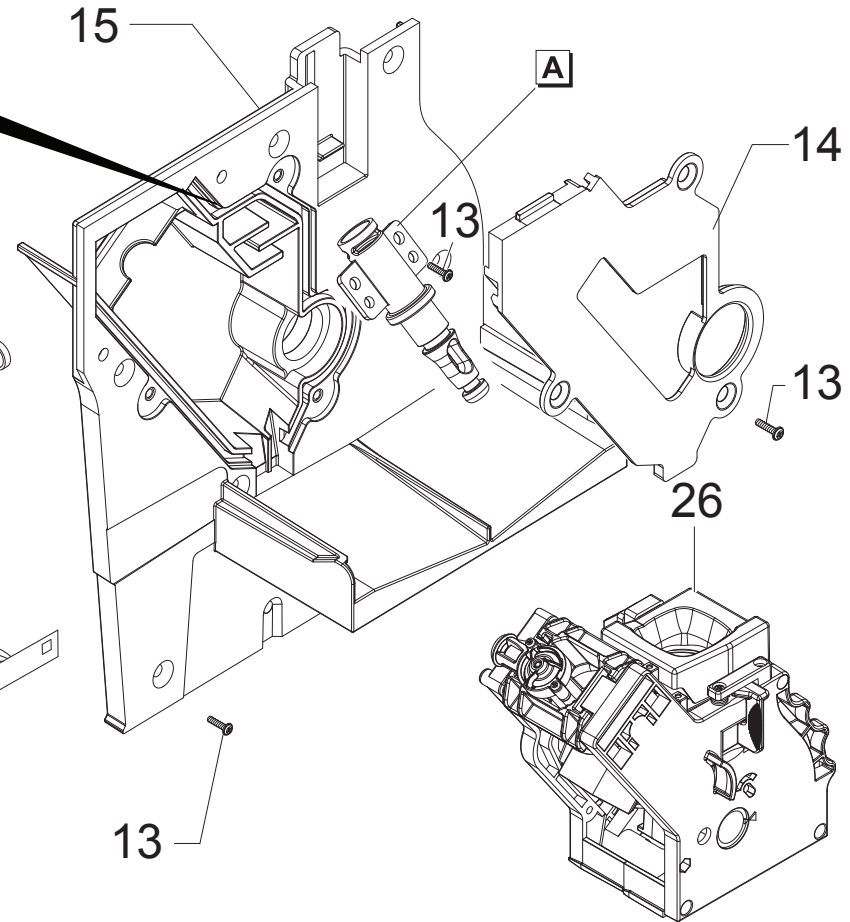

Pos	Article-Nr.	Description	Pos	Article-Nr.	Description
1	11005060	PIN V2 FOR BOILER P119 ASSY.			
2	9011.132	SS SPRING FOR PIN			
3	11000692	NIK/BRASS CAP FOR PIN BOILER P119			
4	11000651	WATER LEVEL SENSOR BOARD P124			
5	140328059	OR 2015 SILICONE PTFE/FDA			
6	NM01.035	OR ORM 0090-20 SILICONE			
7	140324459	OR ORM 0060-20 SILICONE PTFE/FDA			
8	11009019	TEA/BRASS PISTON L=20,9 ASSY.			
9	9011.144	SS FORK FOR TUBE D=4			
11	9011.099	HOT WATER PIN CURSOR			
11	11005099	NATURAL CURSOR V2 FOR BOILER P119			
12	NM01.057	OR ORM 0050-20 IN SILICONE			
13	129914102	SCREW TSP TORX 10 3,5X12 PLAST.ZN-B			
14	11009284	BLACK COVER FOR BOILER VAIN P0049 UL			
14	11001312	BLACK COVER FOR BOILER VAIN P0049			
15	11009287	BLACK COVER MOUNTING PLATE P0049 UL ASSY			
15	11006337	BLACK COVER MOUNTING PLATE P0049 ASSY.			
16	11005214	MOTOR FOR RATIOMOTOR P124 ASSY.			
17	9121.044	ANTIVIBRATION FOR MOTOR			
18	9121.046	BRONZE SINTERED BUSH FOR MOTOR RATIOMOT.			
19	148380200	BAKELIZZATE WASHER D=5,5			
20	11001331	BLACK DUMP BOX MICROSWITCH SUPPORT P0049			
21	NE05.038	MICROSWITCH SAIA XCG5-81-P5			
22	20000455	SPARES KIT GEARS FOR RATIOMOTOR			
22	20000900	SPARES KIT GEARS FOR RATIOMOTOR V2			
23	9161.132	MYLAR WASHER FOR RATIOMOTOR			
24	11003468	COFFEE DISPENSING VALVE P0049 ASSY.			
24	11007647	COFFEE DISPENSING VALVE V3 P0049 ASSY.			
24	11010544	COFFEE DISPENSING VALVE V4 P0049 ASSY.			
25	11003661	REED SENSOR MK3-1A66-BV16451			
26	11002145	BLACK BREW UNIT 8GR/SBS P124			
26	11012382	BLACK BREW UNIT 8GR.5BAR P0057			
27	11003801	NAT.PIN V2 FOR BOILER P119			
28	11003820	BLACK CAP V2 FOR PIN BOILER P119			
29	11022216	BLACK MOUNTING PLATE COVER PROTECT.P0049