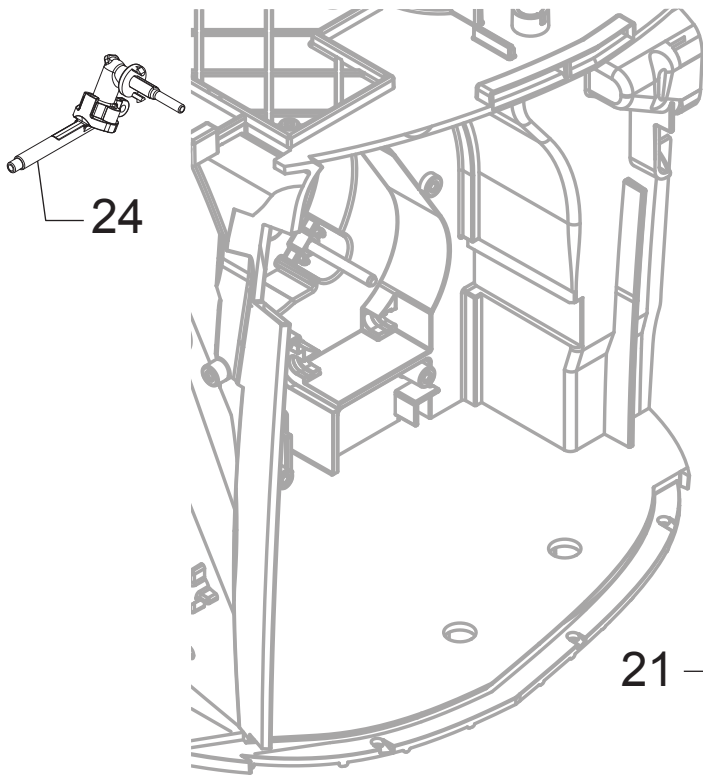

Pos	Article-Nr.	Description	Pos	Article-Nr.	Description
1	11005060	PIN V2 FOR BOILER P119 ASSY.			
2	9011.132	SS SPRING FOR PIN			
3	11000692	NIK/BRASS CAP FOR PIN BOILER P119			
4	11000651	WATER LEVEL SENSOR BOARD P124			
5	140328059	OR 2015 SILICONE PTFE/FDA			
6	NM01.035	OR ORM 0090-20 SILICONE			
7	140324459	OR ORM 0060-20 SILICONE PTFE/FDA			
8	11009019	TEA/BRASS PISTON L=20,9 ASSY.			
9	9011.144	SS FORK FOR TUBE D=4			
11	9011.099	HOT WATER PIN CURSOR			
11	11005099	NATURAL CURSOR V2 FOR BOILER P119			
12	NM01.057	OR ORM 0050-20 IN SILICONE			
13	129914102	SCREW TSP TORX 10 3,5X12 PLAST.ZN-B			
14	11009284	BLACK COVER FOR BOILER VAIN P0049 UL			
14	11001312	BLACK COVER FOR BOILER VAIN P0049			
15	11009287	BLACK COVER MOUNTING PLATE P0049 UL ASSY			
15	11006337	BLACK COVER MOUNTING PLATE P0049 ASSY.			
16	11005214	MOTOR FOR RATIOMOTOR P124 ASSY.			
17	9121.044	ANTIVIBRATION FOR MOTOR			
18	9121.046	BRONZE SINTERED BUSH FOR MOTOR RATIOMOT.			
19	148380200	BAKELIZZATE WASHER D=5,5			
20	11001331	BLACK DUMP BOX MICROSWITCH SUPPORT P0049			
21	NE05.038	MICROSWITCH SAIA XCG5-81-P5			
22	20000455	SPARES KIT GEARS FOR RATIOMOTOR			
22	20000900	SPARES KIT GEARS FOR RATIOMOTOR V2			
23	9161.132	MYLAR WASHER FOR RATIOMOTOR			
24	11003468	COFFEE DISPENSING VALVE P0049 ASSY.			
24	11007647	COFFEE DISPENSING VALVE V3 P0049 ASSY.			
24	11010544	COFFEE DISPENSING VALVE V4 P0049 ASSY.			
25	11003661	REED SENSOR MK3-1A66-BV16451			
26	11002145	BLACK BREW UNIT 8GR/SBS P124			
26	11012382	BLACK BREW UNIT 8GR.5BAR P0057			
27	11003801	NAT.PIN V2 FOR BOILER P119			
28	11003820	BLACK CAP V2 FOR PIN BOILER P119			
29	11022216	BLACK MOUNTING PLATE COVER PROTECT.P0049