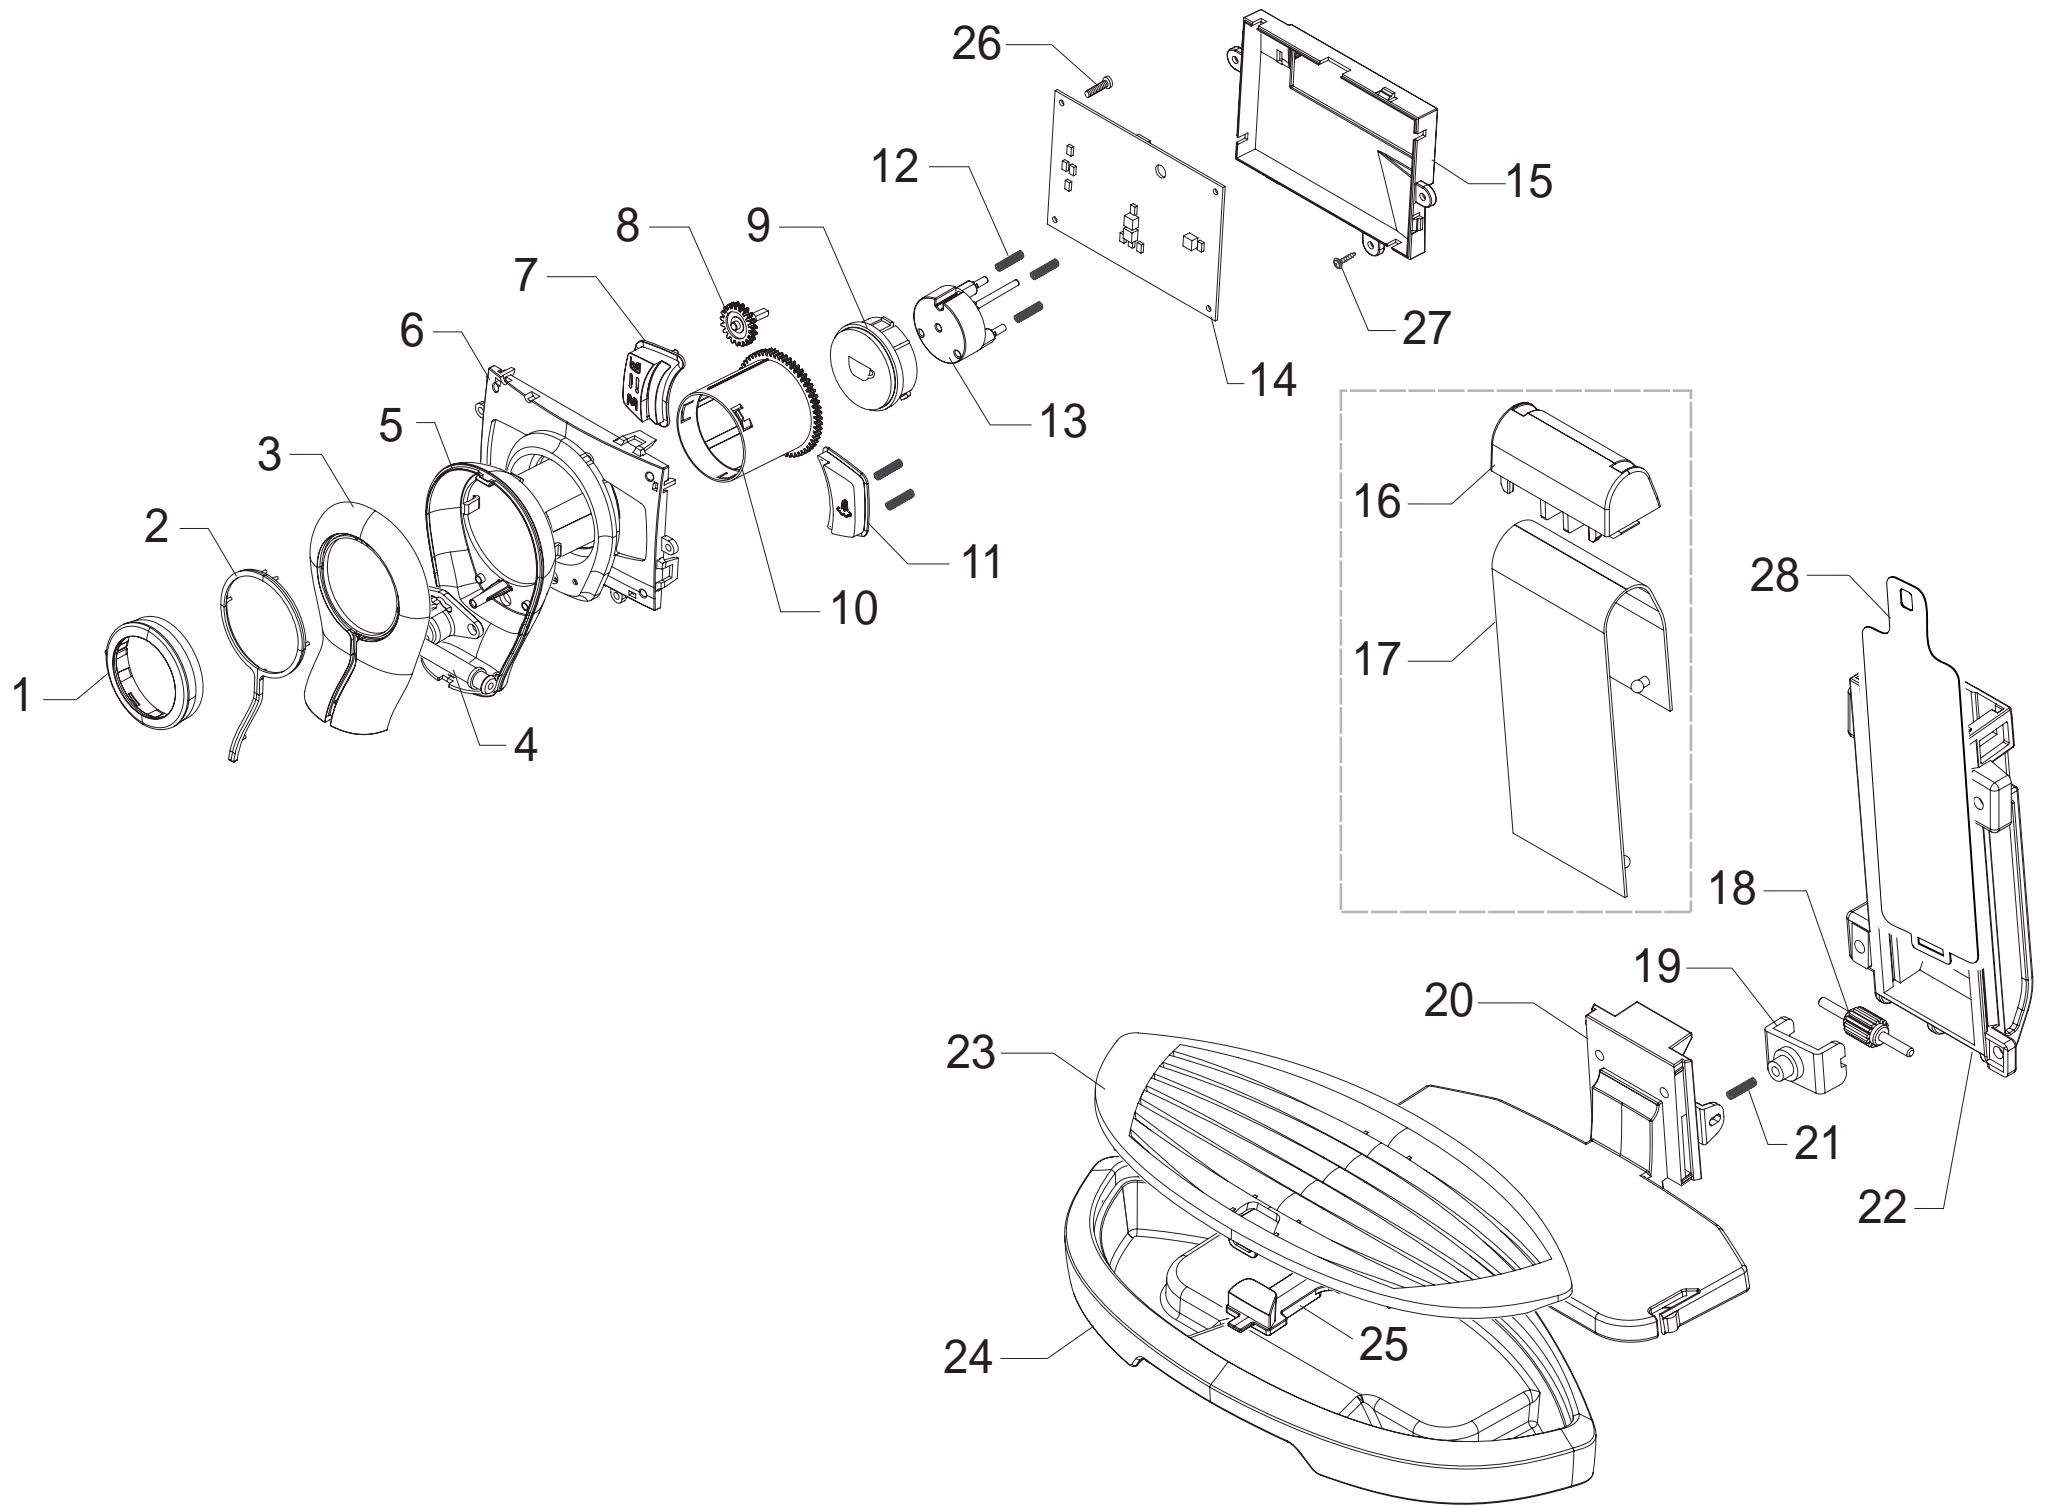

Pos	Article-Nr.	Description	Pos	Article-Nr.	Description
1	15001460		36	11004578	CARBONA DOOR P0049
1	15001461	MANUAL V2 SAE SUP0310 P0049/A D/I	36	11007006	BORDEAUX DOOR P0049
1	15001462	MANUAL V2 SAE SUP0310 P0049/A GB/F	37	11009283	BLACK INSIDE COVER DOOR P0049 UL
1	15001463		37	11001091	BLACK DOOR INSIDE COVER P0049
1	15001653	MANUAL SUP0310 ODEA GO CHN	38	11004592	CARBONA ON-OFF BUTTON INSERT P0049
2	127390100	BRUSH FOR CLEANING	38	11007005	BORDEAUX ON-OFF BUTTON INSERT P0049
3	11003785	BLACK GRINDER ADJUSTMENT KEY P0049	39	11011129	SPECCHIATO ON-OFF SWITCH BUTTON P0049
4	11001985	BLACK POWER CABLE KOREA L=1200	40	11001437	BLACK CAP FOR CONNECTIONS P0049/P0053
4	11004246	BLACK POWER CABLE TAIWAN HVCTF L=1200	41	11001339	TRANSP.INFRAREDS PLATE P0049
4	11004247	BLACK POWER CABLE RVV 3X1 CHINA L=1200	42	NF11.084	PHOSPH/STEEL FOLK SPRING
4	17800019	BLACK POWER CABLE BRAZIL L=1200	43	11001624	BLACK STEAM TUBE WASHER P0049
4	17800330	BLACK POWER CABLE BRAZIL L=1200	44	11005287	BLACK STEAM KNOB BUSH P0053
4	183911050	BLACK POWER CABLE SCHUKO L=1200	45	11003154	BLACK REED SENSOR SUPPORT P0049
4	183921950	POWER CABLE SJT3 USA BLACK UL L=1200	46	11005044	SAECO KLUBER TRIBOSTAR SIL 2 TUBE 5GR.
4	183930650	POWER CABLE CH BLACK 3X1 H05VV-F L=1200	47	11005040	SS SPRING FOR ON-OFF BUTTON P0049
4	183940650	BLACK POWER CABLE AUSTRALIA L=1200	48	11003889	2POLES CONNECT.SENSOR REED DOOR P0049
4	183980650	BLACK POWER CABLE JAPPON VCTF L=1200MM	49	129913202	SCREW TCB TORX 10 3X8 PLAST.ZN-B
8	11001746	NAT/GREY WATER CONTAINER P0049 ASSY.	50	129661702	SCREW TCB TORX 3,5X30 PLAST.ZN-B
9	224640200	WHITE WATER CONTAINER EXT.FILTER ASSY.	51	11006567	LOWER INSULATE SHEET PWR ELE.BOARD
10	140328461	EPDM OR METRIC 0190-10	52	11007234	UPPER INSULATE SHEET PWR ELE.BOARD P0053
11	11003672	SS SPRING FOR WATER CONTAIN.VALVE P0049	53	20006675	KIT SPARES FOR PACKAGING V3 P0049
12	11003673	GREY WATER CONTAINER VALVE INSERT P0049			
13	11003671	TRANSP.VALVE FOR WATER CONTAINER P0049			
14	11001298	BLACK LID FOR DUCKBILL VALVE P0049			
15	11001308	NAT/GREY WATER CONTAINER LID P0049			
16	11004687	MOUNTING PLATE W/PIN P0049 PP+T ASSY.			
16	11009301	MOUNTING PLATE W/PIN P0049 UL ASSY.			
17	11000223	BLACK WHEEL FOR CASING BOTTOM P124			
18	11013549	SPECCHIATO CASING COVER V3 P0049			
19	11010717	SPECCHIATO WATER-STEAM KNOB P0049			
20	11004142	SILVER PLATE LOGO SAECO NEW P0049/P0053			
21	11004907	BLACK PLATE WITH LOGO ODEA P0049 GO			
22	11007001	BORDEAUX RIGHT SIDE CASING P0049			
22	11004575	CARBONA RIGHT SIDE CASING P0049			
23	11004576	CARBONA LEFT SIDE CASING P0049			
23	11007002	BORDEAUX LEFT SIDE CASING P0049			
24	11003533	BLACK DUMP BOX P0049 ASSY.			
25	11007003	BORDEAUX COFFEE UNIT DRIP TRAY P0049			
25	11004579	CARBONA COFFEE UNIT DRIP TRAY P0049			
26	12000280	CUP SOCKET EN 60320 C 13			
27	11007060	GENERAL SWITCH P124			
28	11004591	CARBONA WATER TANK OUTLET COVER P0049			
28	11007004	BORDEAUX WATER TANK OUTLET COVER P0049			
29	11011355	TRANSP.BEAN CONTAINER V2 P0049			
30	11001762	NAT/GREY BEAN COFFEE CONT.LID P0049 ASSY			
31	11009191	BLACK POWER BOARD PROTECTION V2 P0049			
32	11022788	PWR BOARD V2 P0053 230V			
32	11003968	PWR BOARD P0049/P0053 120V			
33	9161.111	MAGNET FOR FLOAT SUPERAUT.			
34	11008956	SS DOOR LOCK SPRING G0053			
35	11001340	BLACK DOOR PIN P0049			