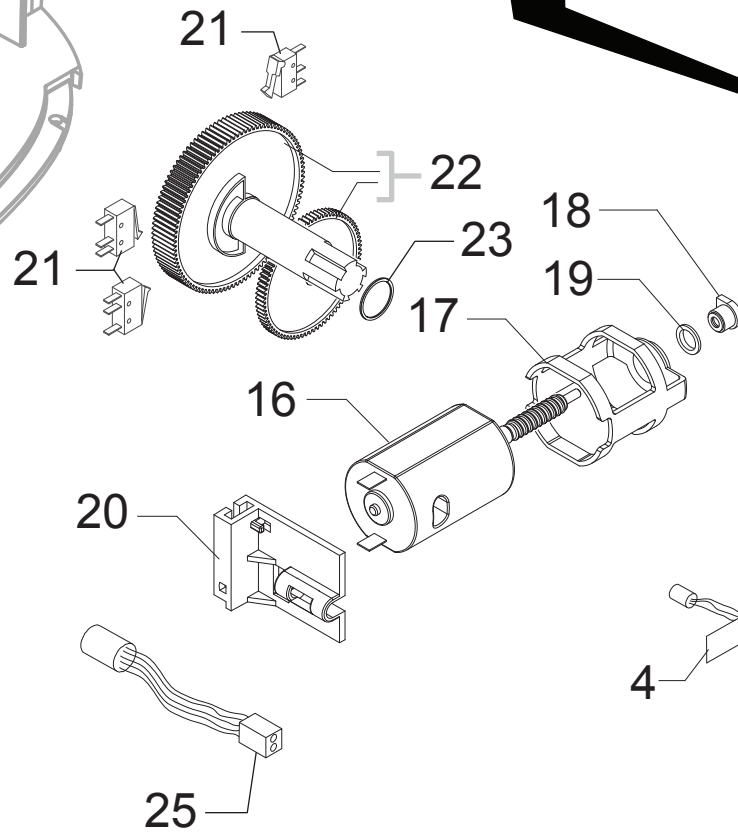

Pos	Article-Nr.	Description	Pos	Article-Nr.	Description
1	11005060	PIN V2 FOR BOILER P119 ASSY.			
2	9011.132	SS SPRING FOR PIN			
3	11000692	NIK/BRASS CAP FOR PIN BOILER P119			
4	11000651	WATER LEVEL SENSOR BOARD P124			
5	140328059	OR 2015 SILICONE PTFE/FDA			
6	NM01.035	OR ORM 0090-20 SILICONE			
7	140324459	OR ORM 0060-20 SILICONE PTFE/FDA			
8	11009019	TEA/BRASS PISTON L=20,9 ASSY.			
9	9011.144	SS FORK FOR TUBE D=4			
11	9011.099	HOT WATER PIN CURSOR			
11	11005099	NATURAL CURSOR V2 FOR BOILER P119			
12	NM01.057	OR ORM 0050-20 IN SILICONE			
13	129914102	SCREW TSP TORX 10 3,5X12 PLAST.ZN-B			
14	11009284	BLACK COVER FOR BOILER VAIN P0049 UL			
14	11001312	BLACK COVER FOR BOILER VAIN P0049			
15	11009287	BLACK COVER MOUNTING PLATE P0049 UL ASSY			
15	11006337	BLACK COVER MOUNTING PLATE P0049 ASSY.			
16	11005214	MOTOR FOR RATIOMOTOR P124 ASSY.			
17	9121.044	ANTIVIBRATION FOR MOTOR			
18	9121.046	BRONZE SINTERED BUSH FOR MOTOR RATIOMOT.			
19	148380200	BAKELIZZATE WASHER D=5,5			
20	11001331	BLACK DUMP BOX MICROSWITCH SUPPORT P0049			
21	NE05.038	MICROSWITCH SAIA XCG5-81-P5			
22	20000455	SPARES KIT GEARS FOR RATIOMOTOR			
22	20000900	SPARES KIT GEARS FOR RATIOMOTOR V2			
23	9161.132	MYLAR WASHER FOR RATIOMOTOR			
24	11003468	COFFEE DISPENSING VALVE P0049 ASSY.			
24	11007647	COFFEE DISPENSING VALVE V3 P0049 ASSY.			
24	11010544	COFFEE DISPENSING VALVE V4 P0049 ASSY.			
25	11003661	REED SENSOR MK3-1A66-BV16451			
26	11002145	BLACK BREW UNIT 8GR/SBS P124			
26	11012382	BLACK BREW UNIT 8GR.5BAR P0057			
27	11003801	NAT.PIN V2 FOR BOILER P119			
28	11003820	BLACK CAP V2 FOR PIN BOILER P119			
29	11022216	BLACK MOUNTING PLATE COVER PROTECT.P0049