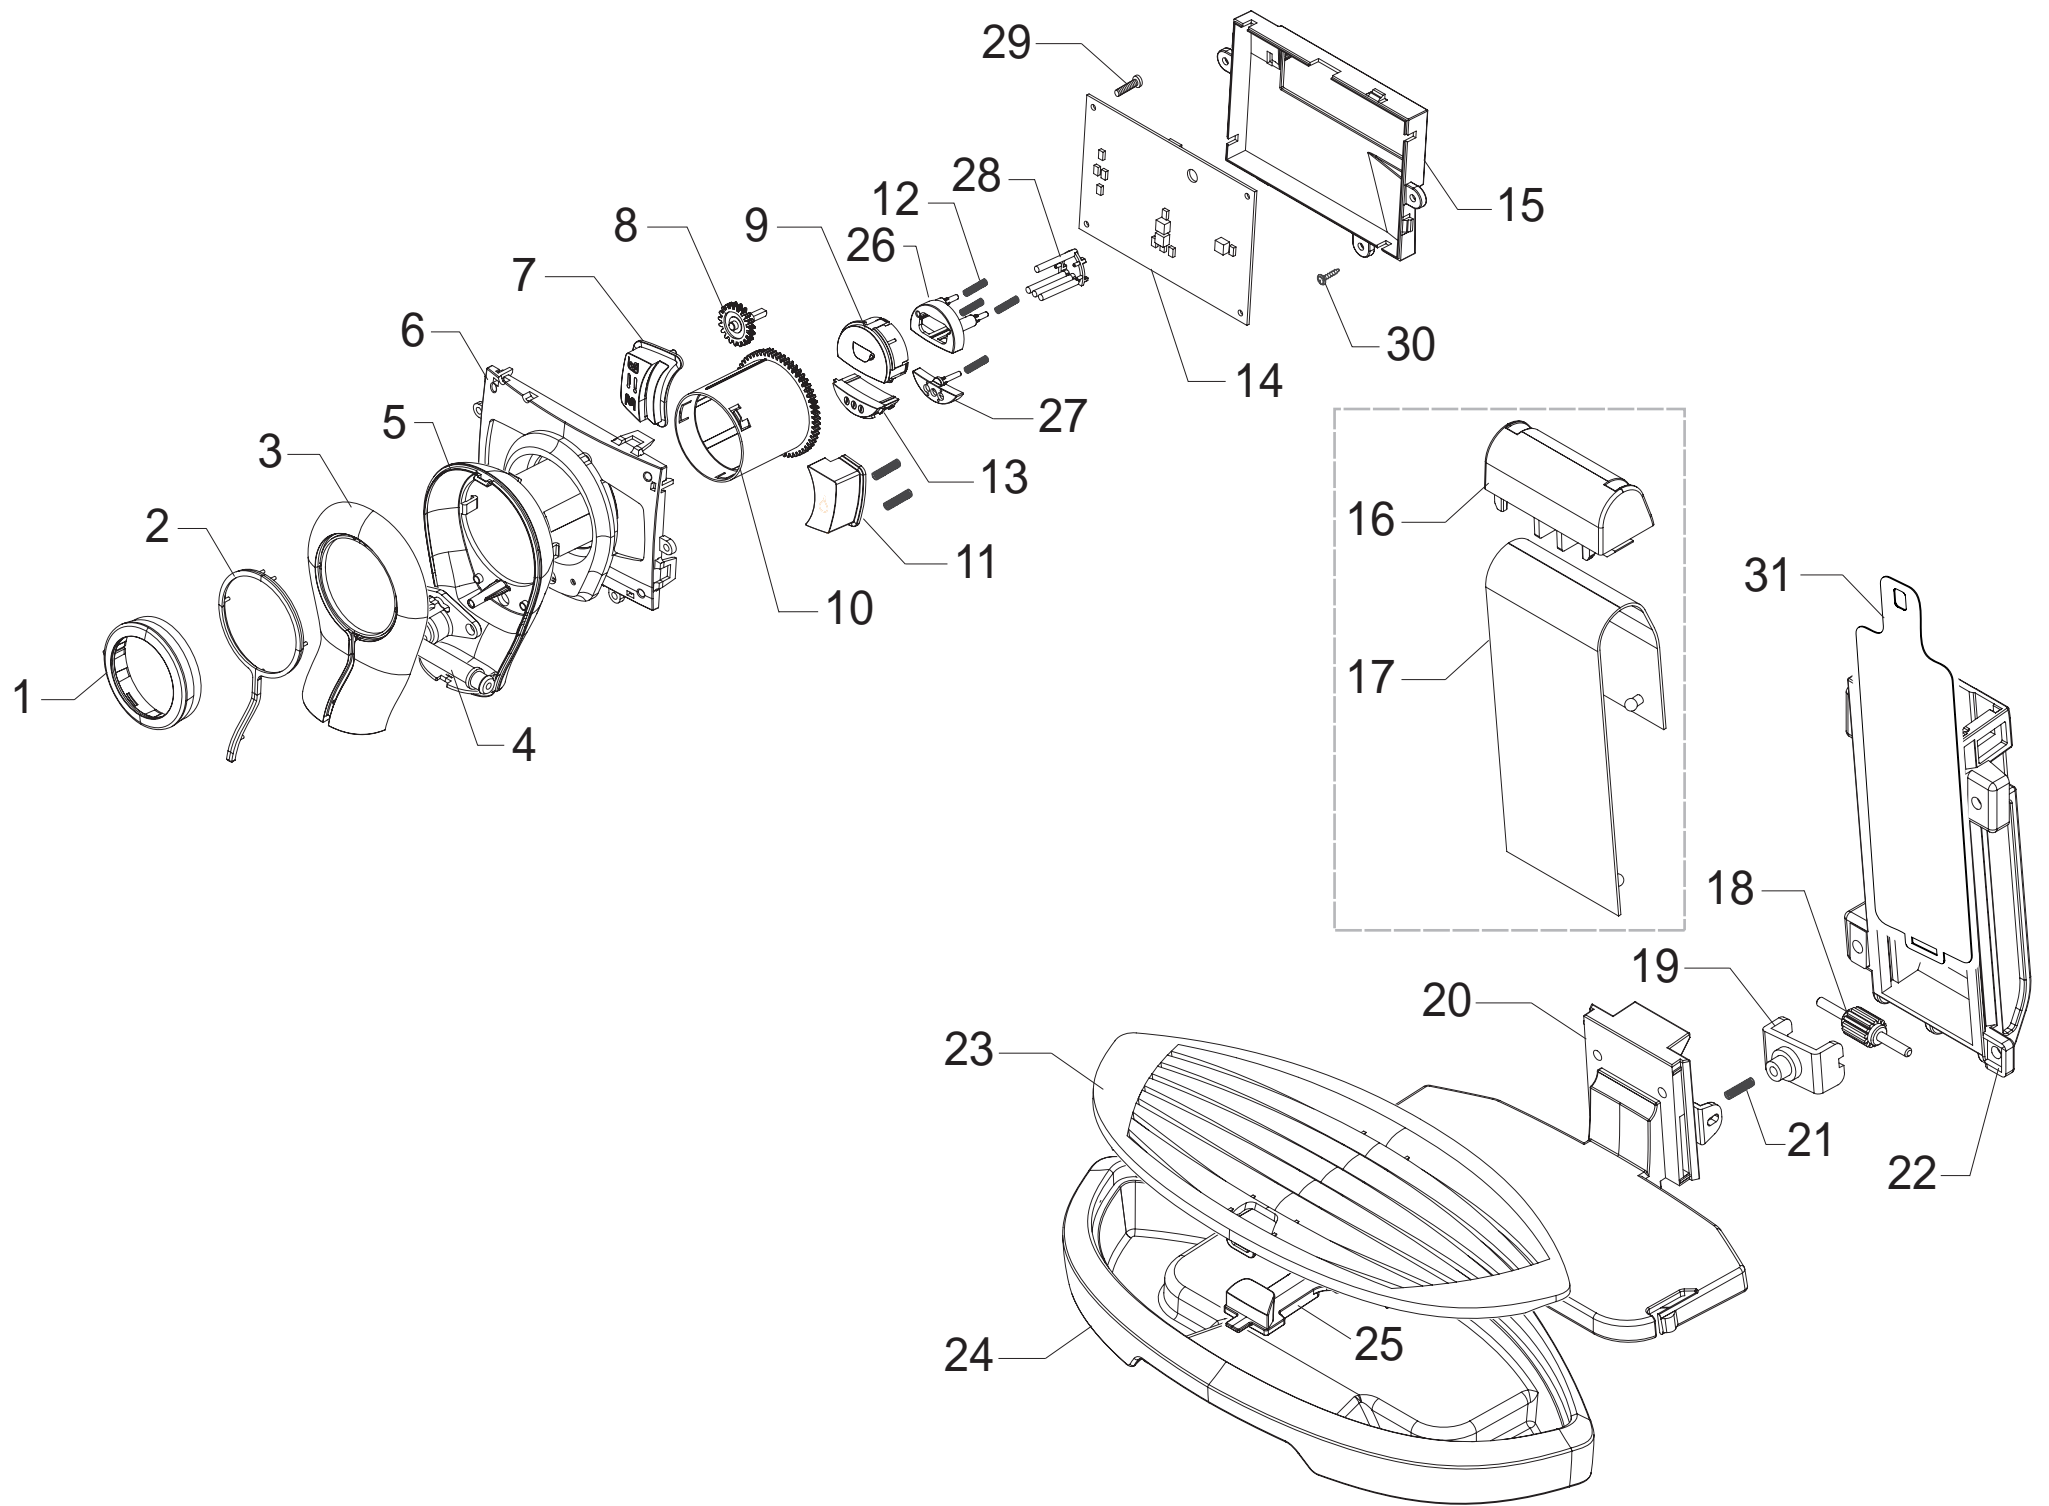

Pos	Article-Nr.	Description	Pos	Article-Nr.	Description
1	15001426	MANUAL V2 SAE P0049/B SUP031OR GB/F	29	11011355	TRANSP.BEAN CONTAINER V2 P0049
1	15001427	MANUAL V2 SAE P0049/B SUP031OR E/P	30	11009071	NAT/GREY BEAN COF.CONT.LID P0049 S/S.ASS
1	15001428	MANUAL V2 SAE P0049/B SUP031OR D/I	30	11001762	NAT/GREY BEAN COFFEE CONT.LID P0049 ASSY
1	15001429		31	11009191	BLACK POWER BOARD PROTECTION V2 P0049
1	15001654	MANUAL INSTRUCTIONS SUP031OR CHN	32	11001360	PWR BOARD P0049/P0053 230V
2	127390100	BRUSH FOR CLEANING	32	11003968	PWR BOARD P0049/P0053 120V
3	11003785	BLACK GRINDER ADJUSTMENT KEY P0049	33	9161.111	MAGNET FOR FLOAT SUPERAUTOM.
4	11001985	BLACK POWER CABLE KOREA 3X1 L=1200	34	11008956	SS DOOR LOCK SPRING G0053
4	11004245	BLACK POWER CABLE BRAZIL W/CONNECT.L=1200	35	11001340	BLACK DOOR PIN P0049
4	11004246	BLACK POWER CABLE TAIWAN HVCTF L=1200	36	11004391	TITANIO DOOR P0049
4	11004247	BLACK POWER CABLE RVV 3X1 CHINA L=1200	36	11004413	MATTONE DOOR P0049
4	183911050	BLACK POWER CABLE SCHUKO L=1200	36	11004578	CARBONA DOOR P0049
4	183921950	POWER CABLE SJT3 USA BLACK UL L=1200	36	11007108	BROWN DOOR P0049
4	183930650	PO.CABL.CH BLACK 3X1 H05VV-F L=1200	37	11009283	BLACK INSIDE COVER DOOR P0049 UL
4	183940650	BLACK POWER CABLE AUSTRALIA L=1200	37	11001091	BLACK DOOR INSIDE COVER P0049
4	183980650	BLACK POWER CABLE JAPPON VCTF L=1200MM	38	11004540	MATTONE ON-OFF BUTTON INSERT P0049
8	11001746	NAT/GREY WATER CONTAINER P0049 ASSY.	38	11004055	TITANIO ON-OFF BUTTON INSERT P0049
9	224640200	WHITE WATER CONTAINER EXT.FILTER ASSY.	38	11007107	MARRON ON-OFF BUTTON INSERT P0049
10	140328461	EPDM OR METRIC 0190-10	38	11004592	CARBONA ON-OFF BUTTON INSERT P0049
11	11003672	SS SPRING FOR WATER CONTAIN.VALVE P0049	39	11011129	SPECCHIATO ON-OFF SWITCH BUTTON P0049
12	11003673	GREY WATER CONTAINER VALVE INSERT P0049	40	11001437	BLACK CAP FOR CONNECTIONS P0049/P0053
13	11003671	TRANSP.VALVE FOR WATER CONTAINER P0049	41	11001339	TRANSP.INFRAREDS PLATE P0049
14	11001298	BLACK LID FOR DUCKBILL VALVE P0049	42	NF11.084	PHOSPH/STEEL FOLK SPRING
15	11001308	NAT/GREY WATER CONTAINER LID P0049	43	11001624	BLACK STEAM TUBE WASHER P0049
16	11009301	MOUNTING PLATE WITH PIN P0049 UL ASSY.	44	11005287	BLACK STEAM KNOB BUSH P0053
16	11004687	MOUNTING PLATE WITH PIN P0049 PP+T ASSY.	45	11003154	BLACK REED SENSOR SUPPORT P0049
17	11000223	BLACK WHEEL FOR CASING BOTTOM P124	46	11005044	SAECO KLUBER TRIBOSTAR SIL 2 TUBE 5GR.
18	11013549	SPECCHIATO CASING COVER V3 P0049	47	11005040	SS SPRING FOR ON-OFF BUTTON P0049
19	11004372	SILVER WATER-STEAM KNOB P0049	48	11003889	2POLES CONNECT.SENSOR REED DOOR P0049
20	11004142	SILVER PLATE LOGO SAECO NEW P0049/P0053	49	129913202	SCREW TCB TORX 10 3X8 PLAST.ZN-B
21	11004908	BLACK PLATE WITH LOGO ODEA P0049 GIRO	50	129661702	SCREW TCB TORX 3,5X30 PLAST.ZN-B
21	11004909	BLACK PLATE W/LOGO ODEA P0049 GIRO PLUS	51	11006567	LOWER INSULATE SHEET PWR ELE.BOARD
22	11007103	BROWN RIGHT SIDE CASING P0049	52	11007234	P0053 UPPER INSULATE SHEET PWR ELE.BOARD P0053
22	11004389	TITANIO RIGHT SIDE CASING P0049	53	20006675	KIT SPARES FOR PACKAGING V3 P0049
22	11004411	MATTONE RIGHT SIDE CASING P0049			
22	11004575	CARBONA RIGHT SIDE CASING P0049			
23	11004576	CARBONA LEFT SIDE CASING P0049			
23	11004412	MATTONE LEFT SIDE CASING P0049			
23	11004390	TITANIO LEFT SIDE CASING P0049			
23	11007104	BROWN LEFT SIDE CASING P0049			
24	11003533	BLACK DUMP BOX P0049 ASSY.			
25	11004392	TITANIO COFFEE UNIT DRIP TRAY P0049			
25	11004414	MATTONE COFFEE UNIT DRIP TRAY P0049			
25	11007105	BROWN COFFEE UNIT DRIP TRAY P0049			
25	11004579	CARBONA COFFEE UNIT DRIP TRAY P0049			
26	12000280	CUP SOCKET EN 60320 C 13			
27	11007060	GENERAL SWITCH FOR P124			
28	11007106	BROWN WATER TANK OUTLET COVER P0049			
28	11004591	CARBONA WATER TANK OUTLET COVER P0049			
28	11004415	MATTONE WATER TANK OUTLET COVER P0049			
28	11004393	TITANIO WATER TANK OUTLET COVER P0049			