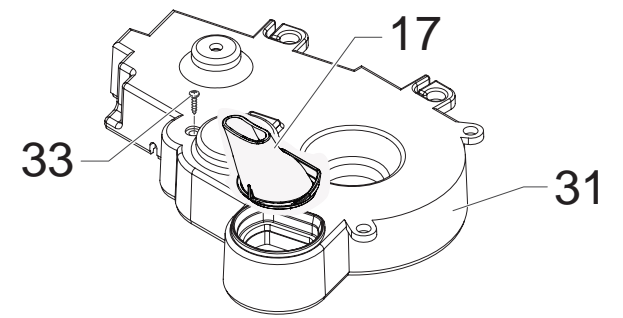

Pos	Article-Nr.	Description	Pos	Article-Nr.	Description
1	9141.001	BRASS NCREMENT SCREW MC			
2	149198250	BLK UPPER COFFEEGRINDER GRINDER SUPPORT			
3	140328960	NBR FDA OR METRIC 0530-15			
4	146520100	BAKED CLAY GRINDER 48X28			
5	127473603	STEEL PIN M4-M6 FOR INCREMENT SCREW			
6	149198350	BLK LOWER COFFEEGRINDER GRINDER SUPPORT			
7	123030300	AXIAL BEARING EKKO 342.35252			
8	140360500	FELT RING 45,4X39,4X4			
9	11012564	BLK GROUND COFF.OUTLET CONVEYOR V2 ASSY.			
10	145854462	BLK GROUND COFFEE CONT.LOWER SEAL SMART1			
11	226000300	GEAR SX Z=38 FOR GRINDER MOTION ASSY.			
12	11000511	MOTOR COFFEEGRINDER V3.1 120V ASSY.			
12	11000512	MOTOR COFFEEGRINDER V3.1 100V ASSY.			
12	11000513	MOTOR COFFEEGRINDER V3.1 230V ASSY.			
13	149214800	MC V3 MOD=1,25 WORM SCREW CENTRING CAP			
14	129661702	SCREW TCB TORX 3,5X30 PLAST.ZN-B			
15	11002873	INSULATOR BUSH FOR GRINDER MOTOR P124			
16	11000597	COFFEE GRINDER SUPPORT SPRING P124			
17	11004199	BLACK BREW UNIT CONDENSE CONVEYOR P0049			
18	11002508	UPPER COFFEEGRINDER GEAR SUPPORT P124			
19	11003446	BLACK BEAN COFFEE GRINDER INSERT P0049			
20	11003784	COFFEE GRINDING ADJUSTMENT GEAR P0049			
21	11002572	COFFEEGRINDER REGULATION SPRING P124			
22	11002613	LOWER COFFEEGRINDER GEAR SUPPORT P124			
23	142905450	BLK UPPER BODY WITH COFFEE GROUND OUTLET			
24	128381800	STEEL CRINKLE WASHER 21,8X14X0,25			
25	123030200	RADIAL BEARING 61900.2RS1			
26	181540900	ELECTR.BOARD WITH SENSOR HAL506 SF-K			
27	11001367	BLACK COFFEE GRINDER SUPPORT P0049			
28	149199050	BLK SENSOR SUPPORT FOR COF.GRINDER MOTOR			
29	128381902	STEEL FLAT WASHER DI=4,3 DE=14 SP=1,5			
30	123453102	GALV.SELF LOCK NUT HIGH M4 DIN 982			
31	11001826	COFFEE GRINDER SOUNDPROOFING COVER P0053			
32	11005658	5POLES CONNECTOR MC SENSORS P0049 UL			
33	129914002	SCREW TCB TORX 10 3,5X16 PLAST.ZN-B			
100	11007416	GEN.MOTOR COF.GRINDER V2 P0049 230V ASSY			
100	11007417	GEN.MOTOR COF.GRINDER V2 P0049 120V ASSY			
100	11007418	GEN.MOTOR COF.GRINDER V2 P0049 100V ASSY