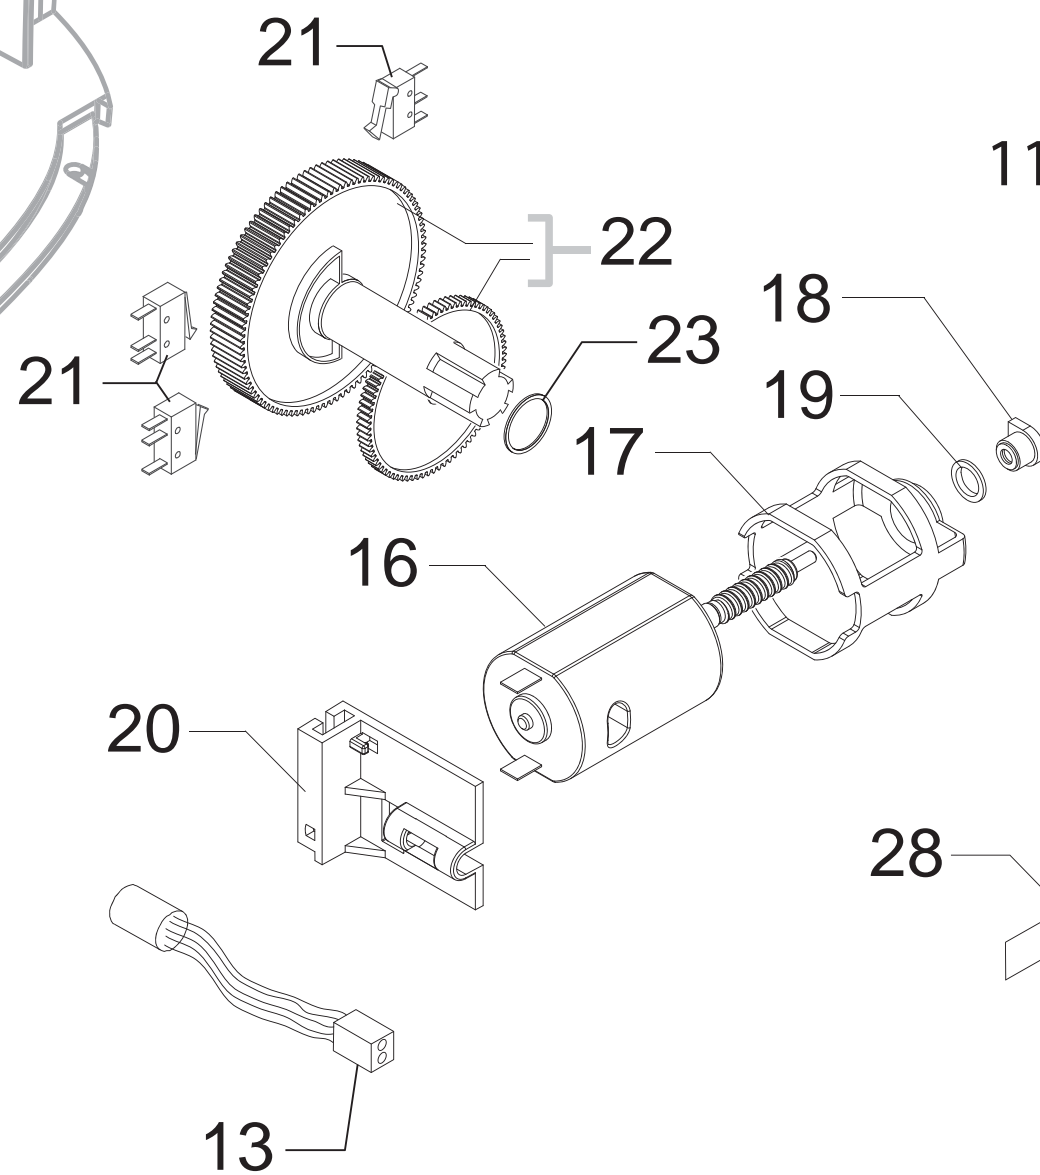

Pos	Article-Nr.	Description	Pos	Article-Nr.	Description
1	11005113	PIN V2 FOR BOILER P049/B ASSY.			
2	11000692	NIK/BRASS CAP FOR PIN BOILER P119			
3	140328059	OR 2015 IN SILICONE PTFE/FDA			
4	140324459	OR ORM 0060-20 IN SILICONE PTFE/FDA			
5	9011.144	SS FORK FOR TUBE D.4			
7	NM01.035	OR ORM 0090-20 SILICONE			
8	NM01.057	OR ORM 0050-20 IN SILICONE			
9	11004086	BLK VALVE WATER DESCARGING 90°CONNECTOR			
10	11003648	BLK COVER WATER DESCARGING 90°CONNECTOR			
11	140325462	OR METRIC 0070-20 IN SILICONE			
12	11010544	COFFEE DISPENSING VALVE V4 P0049 ASSY.			
12	11007647	COFFEE DISPENSING VALVE V3 P0049 ASSY.			
12	11003468	COFFEE DISPENSING VALVE P0049 ASSY.			
13	11003661	REED SENSOR MK3-1A66-BV16451			
14	11009284	BLACK COVER FOR BOILER VAIN P0049 UL			
14	11001312	BLACK COVER FOR BOILER VAIN P0049			
15	11009287	BLACK COVER MOUNTING PLATE P0049 UL ASSY			
15	11006337	BLACK COVER MOUNTING PLATE P0049 ASSY.			
16	11003037	MOTOR FOR RATIOMOTOR ASSY.			
17	9121.044	ANTIVIBRATION FOR MOTOR			
18	9121.046	BRONZE SINTERED BUSH FOR MOTOR RATIOMOT.			
19	148380200	BAKELIZZATE WASHER D=5,5			
20	11001331	BLACK DUMP BOX MICROSWITCH SUPPORT P0049			
21	NE05.038	MICROSWITCH			
22	20000455	SPARES KIT GEARS FOR RATIOMOTOR			
22	20000900	SPARES KIT GEARS FOR RATIOMOTOR V2			
23	9161.132	MYLAR WASHER FOR RATIOMOTOR			
24	129914102	SCREW TSP TORX 10 3,5X12 PLAST.ZN-B			
25	11012382	BLACK BREW UNIT 8GR.5BAR P0057			
25	11002145	BLACK BREW UNIT 8GR/SBS P124			
26	11003801	NAT.PIN V2 FOR BOILER P119			
27	11003820	BLACK CAP V2 FOR PIN BOILER P119			
28	11000651	WATER LEVEL SENSOR BOARD P124			
28	129661902	TCB SCREW 3,5X18 PLASTITE 45°			
29	11000651	WATER LEVEL SENSOR BOARD P124