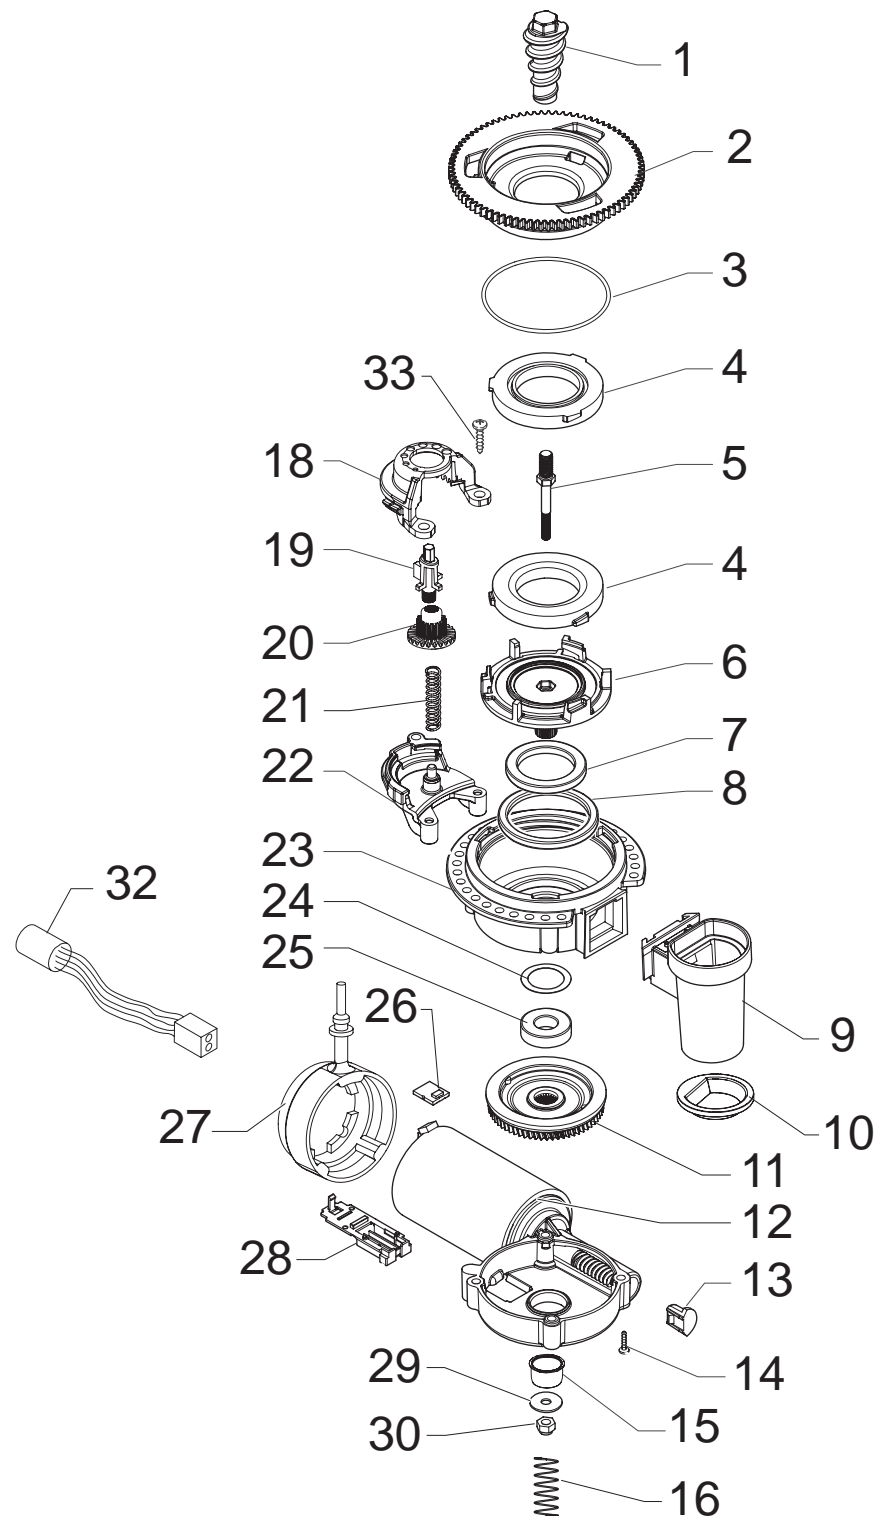

Pos	Article-Nr.	Description	Pos	Article-Nr.	Description
1	9141.001	BRASS NCREMENT SCREW MC			
2	149198250	BLK UPPER COFFEEGRINDER GRINDER SUPPORT			
3	140328960	NBR FDA OR METRIC 0530-15			
4	146520100	BAKED CLAY GRINDER 48X28			
5	127473603	STEEL PIN M4-M6 FOR INCREMENT SCREW			
6	149198350	BLK LOWER COFFEEGRINDER GRINDER SUPPORT			
7	123030300	AXIAL BEARING EKKO 342.35252			
8	140360500	FELT RING 45,4X39,4X4			
9	11012564	BLK GROUND COFF.OUTLET CONVEYOR V2 ASSY.			
10	145854462	BLK GROUND COFFEE CONT.LOWER SEAL SMART1			
11	226000300	GEAR SX Z=38 FOR GRINDER MOTION ASSY.			
12	11000511	MOTOR COFFEEGRINDER V3.1 120V ASSY.			
12	11000512	MOTOR COFFEEGRINDER V3.1 100V ASSY.			
12	11000513	MOTOR COFFEEGRINDER V3.1 230V ASSY.			
13	149214800	MC V3 MOD=1,25 WORM SCREW CENTRING CAP			
14	129661702	SCREW TCB TORX 3,5X30 PLAST.ZN-B			
15	11002873	INSULATOR BUSH FOR GRINDER MOTOR P124			
16	11000597	COFFEE GRINDER SUPPORT SPRING P124			
17	11004199	BLACK BREW UNIT CONDENSE CONVEYOR P0049			
18	11002508	UPPER COFFEEGRINDER GEAR SUPPORT P124			
19	11003446	BLACK BEAN COFFEE GRINDER INSERT P0049			
20	11003784	COFFEE GRINDING ADJUSTMENT GEAR P0049			
21	11002572	COFFEEGRINDER REGULATION SPRING P124			
22	11002613	LOWER COFFEEGRINDER GEAR SUPPORT P124			
23	142905450	BLK UPPER BODY WITH COFFEE GROUND OUTLET			
24	128381800	STEEL CRINKLE WASHER 21,8X14X0,25			
25	123030200	RADIAL BEARING 61900.2RS1			
26	181540900	ELECTR.BOARD WITH SENSOR HAL506 SF-K			
27	11001367	BLACK COFFEE GRINDER SUPPORT P0049			
28	149199050	BLK SENSOR SUPPORT FOR COF.GRINDER MOTOR			
29	128381902	STEEL FLAT WASHER DI=4,3 DE=14 SP=1,5			
30	123453102	GALV.SELF LOCK NUT HIGH M4 DIN 982			
31	11001826	COFFEE GRINDER SOUNDPROOFING COVER P0053			
32	11005658	5POLES CONNECTOR MC SENSORS P0049 UL			
33	129914002	SCREW TCB TORX 10 3,5X16 PLAST.ZN-B			
100	11007416	GEN.MOTOR COF.GRINDER V2 P0049 230V ASSY			
100	11007417	GEN.MOTOR COF.GRINDER V2 P0049 120V ASSY			
100	11007418	GEN.MOTOR COF.GRINDER V2 P0049 100V ASSY