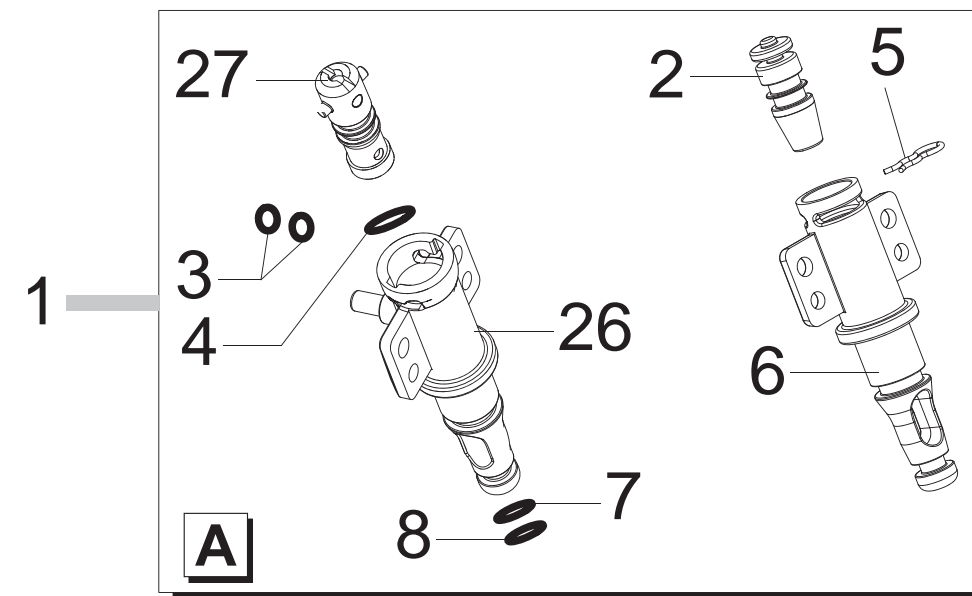

Pos	Article-Nr.	Description	Pos	Article-Nr.	Description
1	11005113	PIN V2 FOR BOILER P049/B ASSY.			
2	11000692	NIK/BRASS CAP FOR PIN BOILER P119			
3	140328059	OR 2015 IN SILICONE PTFE/FDA			
4	140324459	OR ORM 0060-20 IN SILICONE PTFE/FDA			
5	9011.144	SS FORK FOR TUBE D.4			
7	NM01.035	OR ORM 0090-20 SILICONE			
8	NM01.057	OR ORM 0050-20 IN SILICONE			
9	11004086	BLK VALVE WATER DESCARGING 90°CONNECTOR			
10	11003648	BLK COVER WATER DESCARGING 90°CONNECTOR			
11	140325462	OR METRIC 0070-20 IN SILICONE			
12	11010544	COFFEE DISPENSING VALVE V4 P0049 ASSY.			
12	11007647	COFFEE DISPENSING VALVE V3 P0049 ASSY.			
12	11003468	COFFEE DISPENSING VALVE P0049 ASSY.			
13	11003661	REED SENSOR MK3-1A66-BV16451			
14	11009284	BLACK COVER FOR BOILER VAIN P0049 UL			
14	11001312	BLACK COVER FOR BOILER VAIN P0049			
15	11009287	BLACK COVER MOUNTING PLATE P0049 UL ASSY			
15	11006337	BLACK COVER MOUNTING PLATE P0049 ASSY.			
16	11003037	MOTOR FOR RATIOMOTOR ASSY.			
17	9121.044	ANTIVIBRATION FOR MOTOR			
18	9121.046	BRONZE SINTERED BUSH FOR MOTOR RATIOMOT.			
19	148380200	BAKELIZZATE WASHER D=5,5			
20	11001331	BLACK DUMP BOX MICROSWITCH SUPPORT P0049			
21	NE05.038	MICROSWITCH			
22	20000455	SPARES KIT GEARS FOR RATIOMOTOR			
22	20000900	SPARES KIT GEARS FOR RATIOMOTOR V2			
23	9161.132	MYLAR WASHER FOR RATIOMOTOR			
24	129914102	SCREW TSP TORX 10 3,5X12 PLAST.ZN-B			
25	11012382	BLACK BREW UNIT 8GR.5BAR P0057			
25	11002145	BLACK BREW UNIT 8GR/SBS P124			
26	11003801	NAT.PIN V2 FOR BOILER P119			
27	11003820	BLACK CAP V2 FOR PIN BOILER P119			
28	11000651	WATER LEVEL SENSOR BOARD P124			
28	129661902	TCB SCREW 3,5X18 PLASTITE 45°			
29	11000651	WATER LEVEL SENSOR BOARD P124