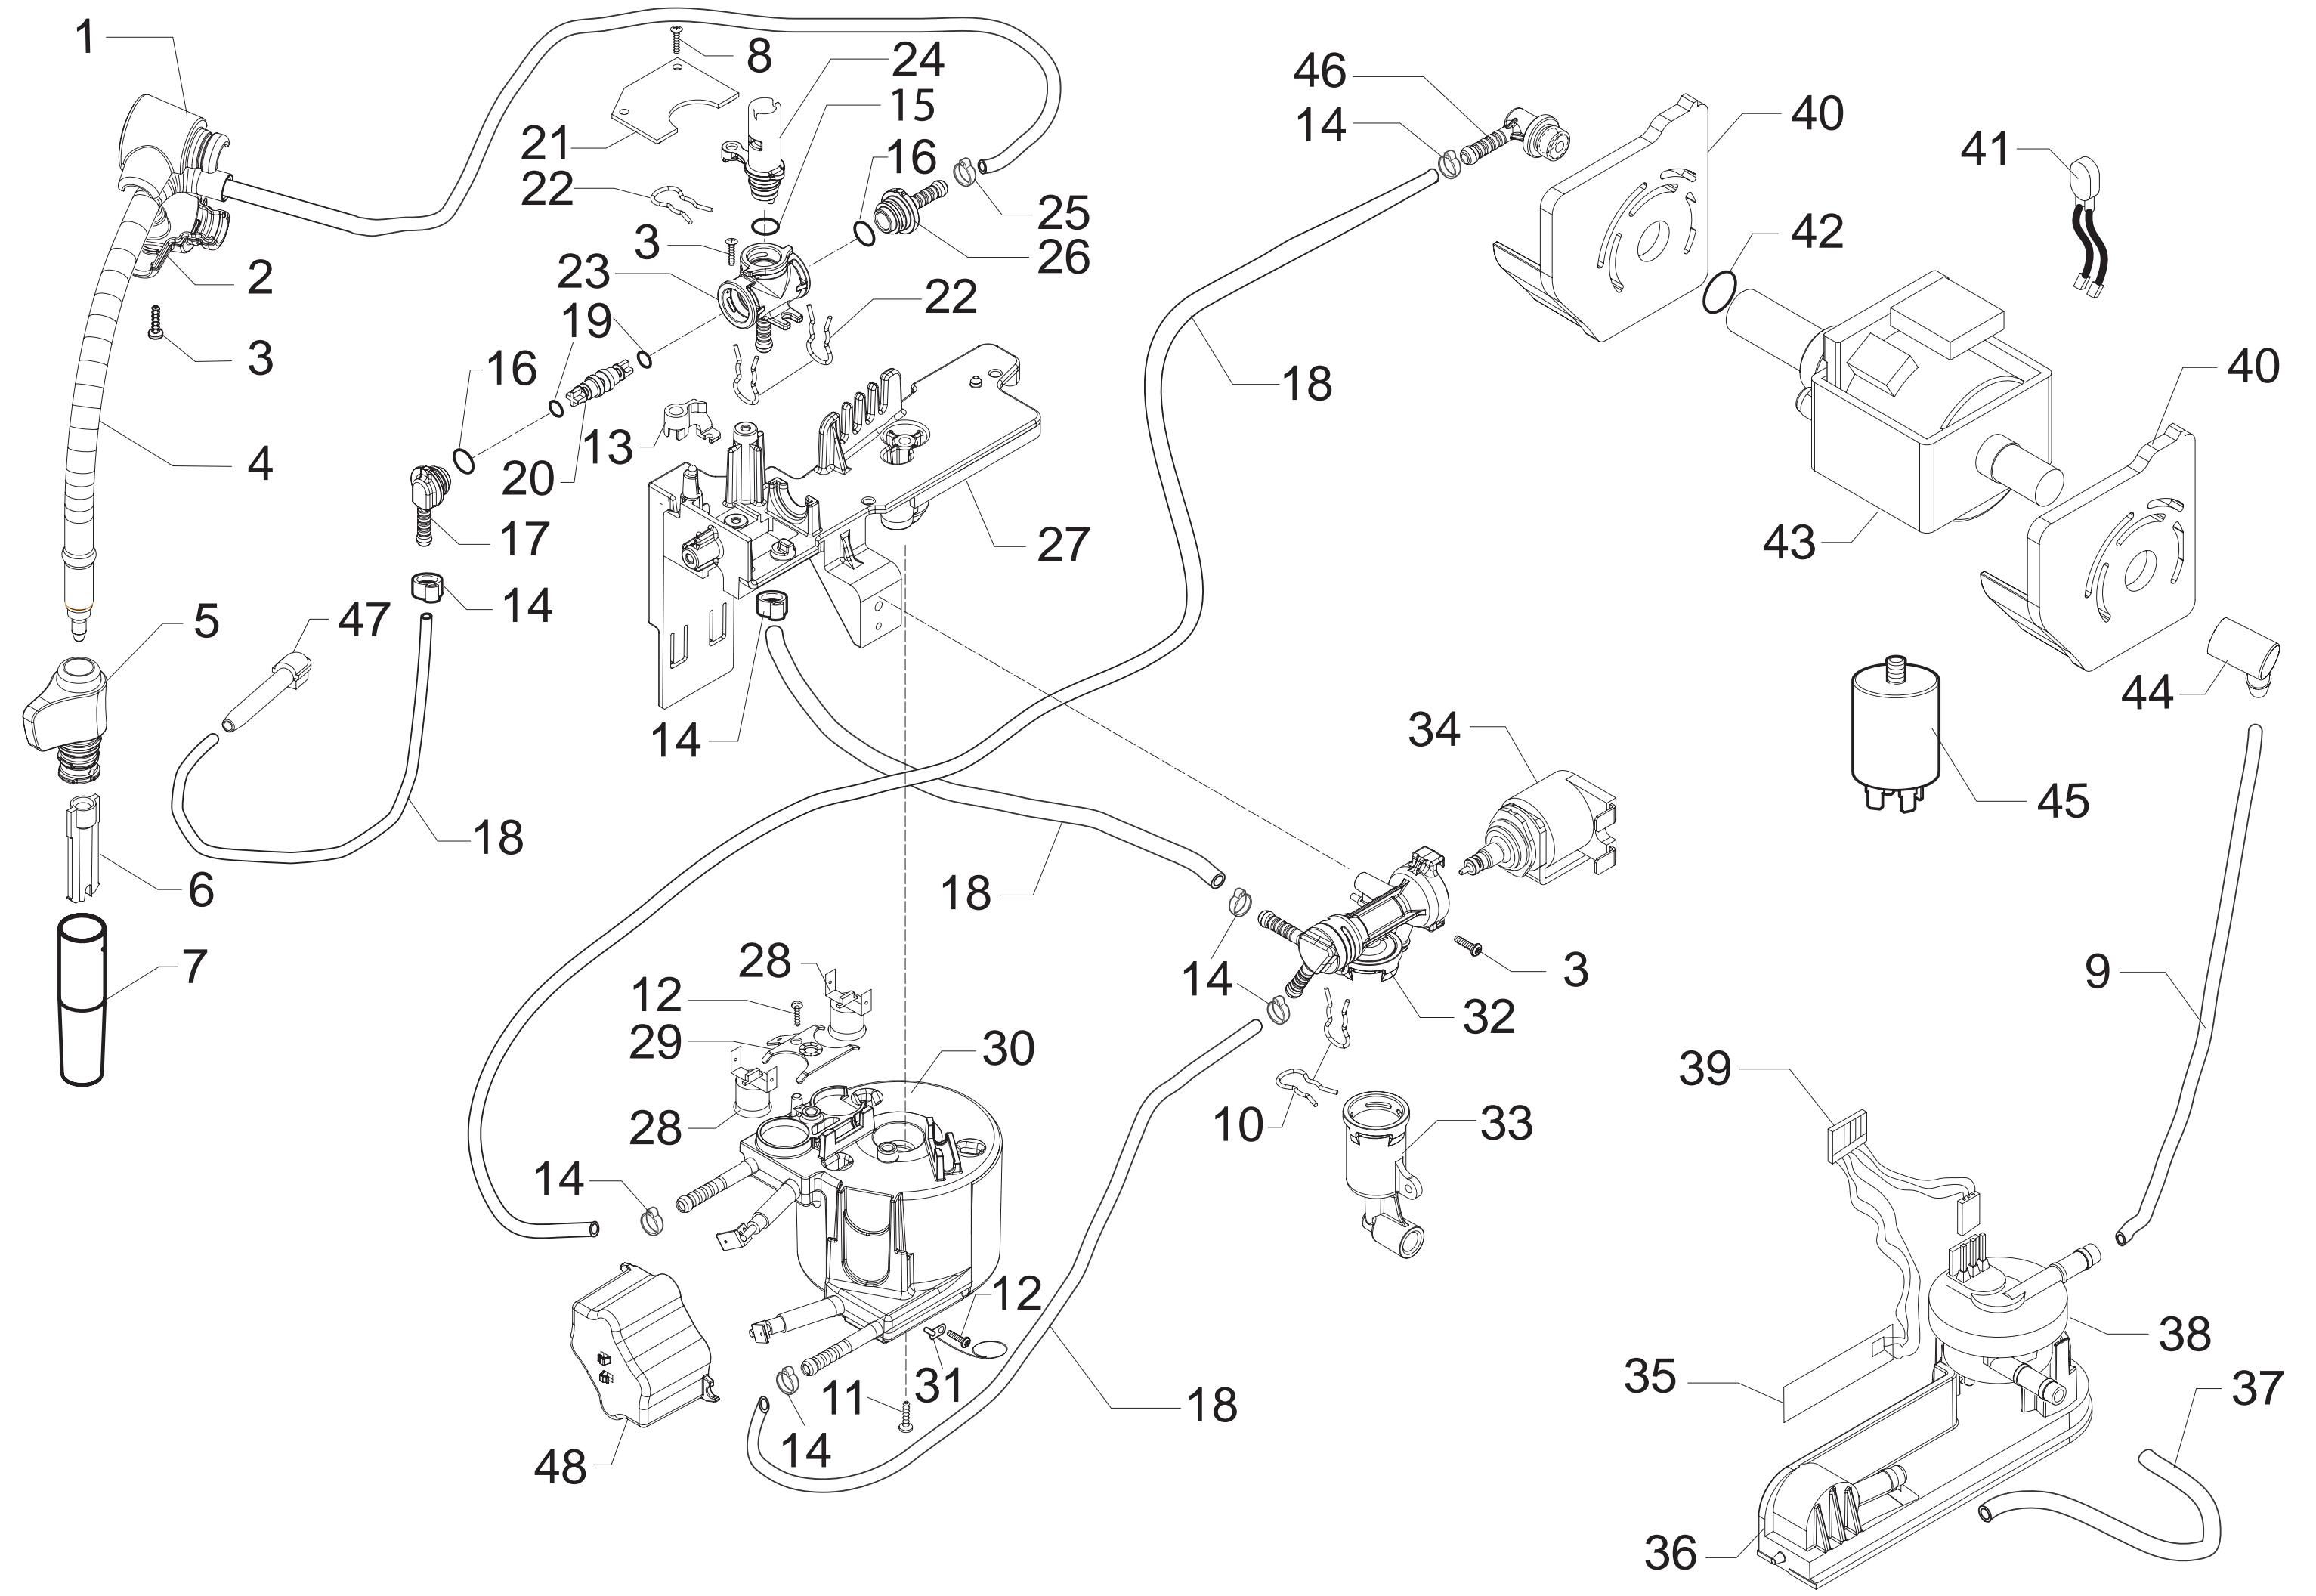

Pos	Article-Nr.	Description	Pos	Article-Nr.	Description
1	11004196	CHROM.UPPER STEAM TUBE COVER P0049	43	12000182	ULKA PUMP EP5/S GW 220V-60HZ
2	11004197	CHROM.LOWER STEAM TUBE COVER P0049	44	147920150	90° INLET PUMP CONNECTOR
3	129913902	SCREW TCB TORX 10 3X12 PLAST.ZN-B	45	12001363	QUICK-LOCK ANTIDISTURB FILTER 16A
4	11022486	TF/CHROM.STEAM TUBE V2 P0049/P0053 ASSY.	45	12000005	ANTIDISTURB FILTER 10A FNC 1005474103P
5	11001625	BLACK STEAM TUBE HANDGRIP P0049	45	12000007	QUICK-LOCK ANTIDISTURB FILTER 16A
6	11001620	BLACK PANNARELLO INNER TUBE P0049	46	11001054	BLK PUMP OUTLET 90°CONNECTOR P0049/B
7	11001769	BLACK PANNARELLO COVER P0049	47	11001630	BLK MILK ISLAND DESCARGING WATER CONNECT
8	129913202	SCREW TCB TORX 10 3X8 PLAST.ZN-B	48	11005284	BLACKBOILER CONNECTORS COVER P0049/P0053
9	149360200	SILICONE TUBE 5X8 70SR IN ROLL 25 MT	100	11005604	BLOWDOWN VALVE P0049 120V ASSY.
10	11005096	SS FORK SPRING FOR BLOWDOWN VALVE P0049	100	11005751	BLOWDOWN VALVE P0049 100V ASSY.
11	129932502	SCREW TSP 5X30 PLAST.ZN-B	100	11005776	TUB.BOILER P0049/C 120V ASSY.
12	129573202	SCREW TCB TORX 20 M4X8 AUTOFORMING ZN-B	100	11005777	TUB.BOILER P0049/C 100V ASSY.
13	11008876	BLK BRASS FAUCET BLOCK INSERT P0049/A	100	11008698	TEA/BRASS FAUCET P0049-P0053 ASSY.
14	12000892	OETIKER CLAMP D=9,5 16700004	100	11009021	BLOWDOWN VALVE P0049 220V-60HZ ASSY.
15	140321861	OR 2025 IN EPDM	100	11009110	TUB.BOILER P0049/C 220V-60HZ ASSY.
16	12000931	OR 108 IN EPDM FDA 70 SH	100	11002031	TUB.BOILER P0049/C 230V ASSY.
17	11001544	BLACK FAUCET CONNECTOR P0049	100	11001543	BLOWDOWN VALVE P0049 230V ASSY.
18	16000380	5X8,9 SILICONE TUBE IN ROLL			
19	12000890	OR 2012 IN EPDM FDA 70 SH SV			
20	11004134	TEA/BRASS FAUCET SHAFT P0049			
21	11007569	FAUCET ELECTRONIC CARD G0053 ASSY.			
21	20000653	KIT SPARES CPU+FAUCET BOARD 3SENS.P0049			
22	11001499	SS FAUCET FORK SPRING P0049			
23	11004625	TEA/BRASS FAUCET CASING P0049			
24	11004135	PLAST/BRASS FAUCET SHAFT P0049 ASSY.			
25	NF11.052	OETIKER CLIP			
26	11001546	BLACK FAUCET STRAIGHT CONNECTOR P0049			
27	11001332	BLACK BOILER-FAUCET-VALVE SUPPORT P0049			
28	189428600	THERMOSTAT 175° 1NT-08L-5125			
29	11001751	TUB.BOILER V3 UPPER THERMOSTATES SPRING			
30	11011341	V4 TUB.BOILER 1300W 230V ASSY.			
30	11011342	V4 TUB.BOILER 1300W 120V ASSY.			
30	11011343	V4 TUB.BOILER 1300W 100V ASSY.			
31	190800100	TEMPERATURE SENSOR NTC UL L=280MM			
32	20000591	BLOWDOWN VALVE CASING P0049 ASSY.			
33	20000592	BLOWDOWN VALVE CONNECTOR P0049 ASSY.			
34	20000680	BLOWDOWN VALVE COIL P0049 120V ASSY.			
34	20000681	BLOWDOWN VALVE COIL P0049 100V ASSY.			
34	20000920	BLOWDOWN VALVE COIL P0049 220V-60HZ ASSY			
34	20000590	BLOWDOWN VALVE COIL P0049 230V ASSY.			
35	11000651	WATER LEVEL SENSOR BOARD P124			
36	11003670	BLACK TURBINE SUPPORT V2 P0049			
37	JS01.022	SILICONE TUBE 5X10 60SH IN ROLL			
38	12000781	TURBINE D=1,2 932-8521/90 ASSY.			
39	11005648	6 POLES CONNECT.LEVEL+FLOWMETER P0049 UL			
40	11006296	BLACK PUMP SUPPORT P0049 ASSY.			
41	11005668	2POLES CONNECTOR PUMP P0049 UL			
42	140321961	OR 2031 IN TERMOIL			
43	12000130	ULKA PUMP EP5/S GW 100V-50/60HZ			
43	12000140	ULKA PUMP EP5/S GW 230V-50HZ			
43	12000142	ULKA PUMP EAP5/S 120V-60HZ