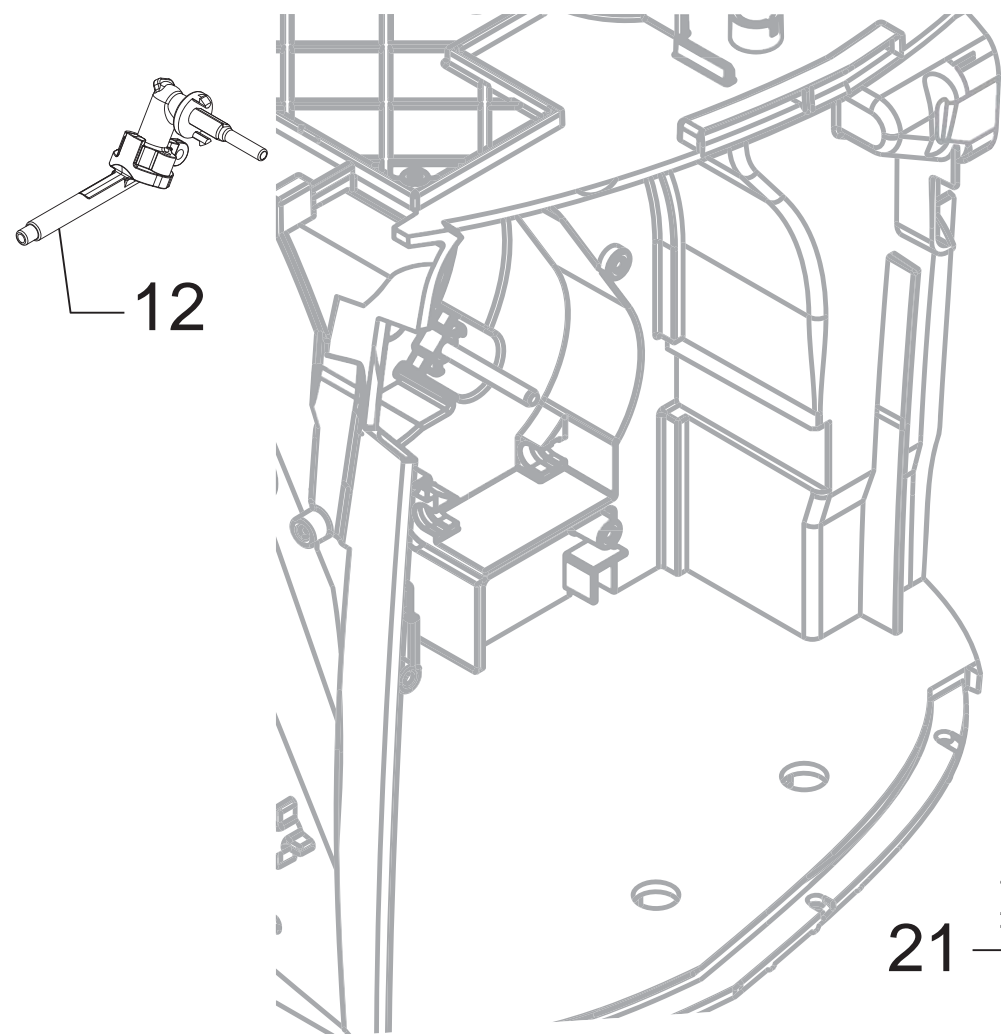

Pos	Article-Nr.	Description	Pos	Article-Nr.	Description
1	11005113	PIN V2 FOR BOILER P049/B ASSY.			
2	11000692	NIK/BRASS CAP FOR PIN BOILER P119			
3	140328059	OR 2015 IN SILICONE PTFE/FDA			
4	140324459	OR ORM 0060-20 IN SILICONE PTFE/FDA			
5	9011.144	SS FORK FOR TUBE D.4			
7	NM01.035	OR ORM 0090-20 SILICONE			
8	NM01.057	OR ORM 0050-20 IN SILICONE			
9	11004086	BLK VALVE WATER DESCARGING 90°CONNECTOR			
10	11003648	BLK COVER WATER DESCARGING 90°CONNECTOR			
11	140325462	OR METRIC 0070-20 IN SILICONE			
12	11010544	COFFEE DISPENSING VALVE V4 P0049 ASSY.			
12	11007647	COFFEE DISPENSING VALVE V3 P0049 ASSY.			
12	11003468	COFFEE DISPENSING VALVE P0049 ASSY.			
13	11003661	REED SENSOR MK3-1A66-BV16451			
14	11009284	BLACK COVER FOR BOILER VAIN P0049 UL			
14	11001312	BLACK COVER FOR BOILER VAIN P0049			
15	11009287	BLACK COVER MOUNTING PLATE P0049 UL ASSY			
15	11006337	BLACK COVER MOUNTING PLATE P0049 ASSY.			
16	11003037	MOTOR FOR RATIOMOTOR ASSY.			
17	9121.044	ANTIVIBRATION FOR MOTOR			
18	9121.046	BRONZE SINTERED BUSH FOR MOTOR RATIOMOT.			
19	148380200	BAKELIZZATE WASHER D=5,5			
20	11001331	BLACK DUMP BOX MICROSWITCH SUPPORT P0049			
21	NE05.038	MICROSWITCH			
22	20000455	SPARES KIT GEARS FOR RATIOMOTOR			
22	20000900	SPARES KIT GEARS FOR RATIOMOTOR V2			
23	9161.132	MYLAR WASHER FOR RATIOMOTOR			
24	129914102	SCREW TSP TORX 10 3,5X12 PLAST.ZN-B			
25	11012382	BLACK BREW UNIT 8GR.5BAR P0057			
25	11002145	BLACK BREW UNIT 8GR/SBS P124			
26	11003801	NAT.PIN V2 FOR BOILER P119			
27	11003820	BLACK CAP V2 FOR PIN BOILER P119			
28	11000651	WATER LEVEL SENSOR BOARD P124			
28	129661902	TCB SCREW 3,5X18 PLASTITE 45°			
29	11000651	WATER LEVEL SENSOR BOARD P124