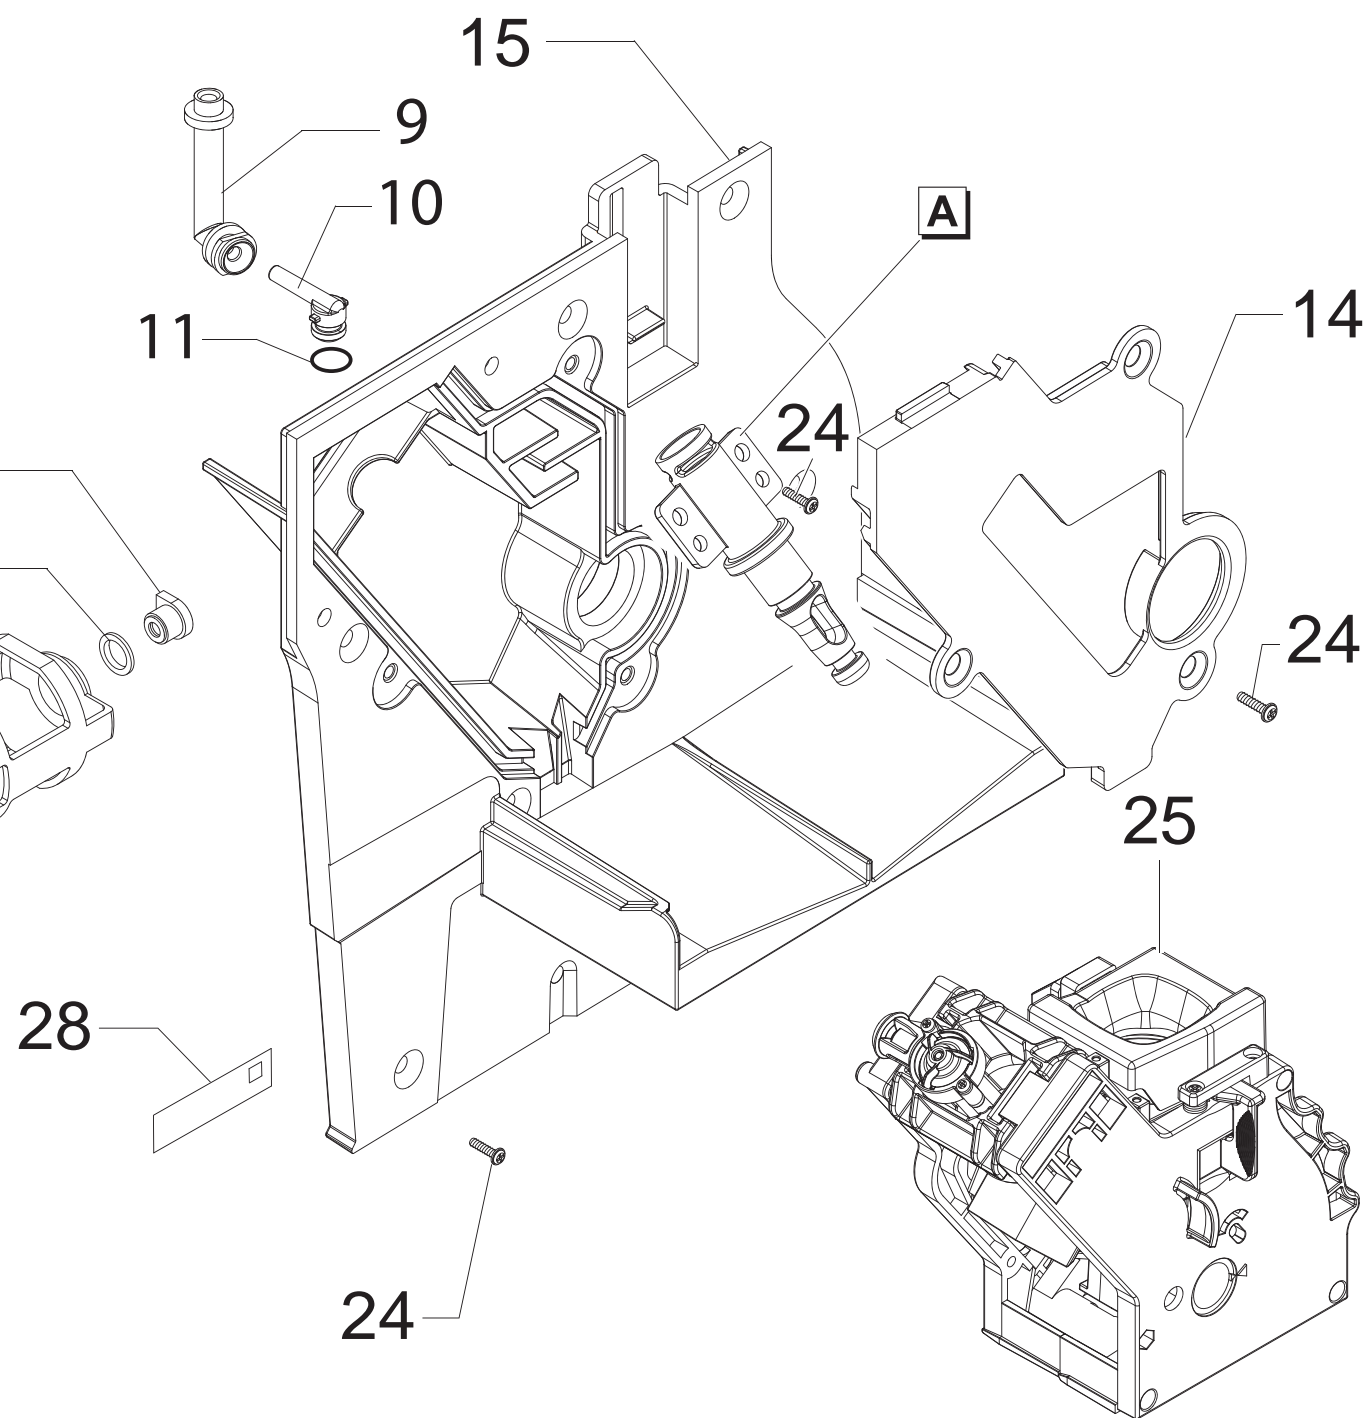

Pos	Article-Nr.	Description	Pos	Article-Nr.	Description
1	11005113	PIN V2 FOR BOILER P049/B ASSY.			
2	11000692	NIK/BRASS CAP FOR PIN BOILER P119			
3	140328059	OR 2015 IN SILICONE PTFE/FDA			
4	140324459	OR ORM 0060-20 IN SILICONE PTFE/FDA			
5	9011.144	SS FORK FOR TUBE D.4			
7	NM01.035	OR ORM 0090-20 SILICONE			
8	NM01.057	OR ORM 0050-20 IN SILICONE			
9	11004086	BLK VALVE WATER DESCARGING 90°CONNECTOR			
10	11003648	BLK COVER WATER DESCARGING 90°CONNECTOR			
11	140325462	OR METRIC 0070-20 IN SILICONE			
12	11010544	COFFEE DISPENSING VALVE V4 P0049 ASSY.			
12	11007647	COFFEE DISPENSING VALVE V3 P0049 ASSY.			
12	11003468	COFFEE DISPENSING VALVE P0049 ASSY.			
13	11003661	REED SENSOR MK3-1A66-BV16451			
14	11009284	BLACK COVER FOR BOILER VAIN P0049 UL			
14	11001312	BLACK COVER FOR BOILER VAIN P0049			
15	11009287	BLACK COVER MOUNTING PLATE P0049 UL ASSY			
15	11006337	BLACK COVER MOUNTING PLATE P0049 ASSY.			
16	11003037	MOTOR FOR RATIOMOTOR ASSY.			
17	9121.044	ANTIVIBRATION FOR MOTOR			
18	9121.046	BRONZE SINTERED BUSH FOR MOTOR RATIOMOT.			
19	148380200	BAKELIZZATE WASHER D=5,5			
20	11001331	BLACK DUMP BOX MICROSWITCH SUPPORT P0049			
21	NE05.038	MICROSWITCH			
22	20000455	SPARES KIT GEARS FOR RATIOMOTOR			
22	20000900	SPARES KIT GEARS FOR RATIOMOTOR V2			
23	9161.132	MYLAR WASHER FOR RATIOMOTOR			
24	129914102	SCREW TSP TORX 10 3,5X12 PLAST.ZN-B			
25	11012382	BLACK BREW UNIT 8GR.5BAR P0057			
25	11002145	BLACK BREW UNIT 8GR/SBS P124			
26	11003801	NAT.PIN V2 FOR BOILER P119			
27	11003820	BLACK CAP V2 FOR PIN BOILER P119			
28	11000651	WATER LEVEL SENSOR BOARD P124			
28	129661902	TCB SCREW 3,5X18 PLASTITE 45°			
29	11000651	WATER LEVEL SENSOR BOARD P124