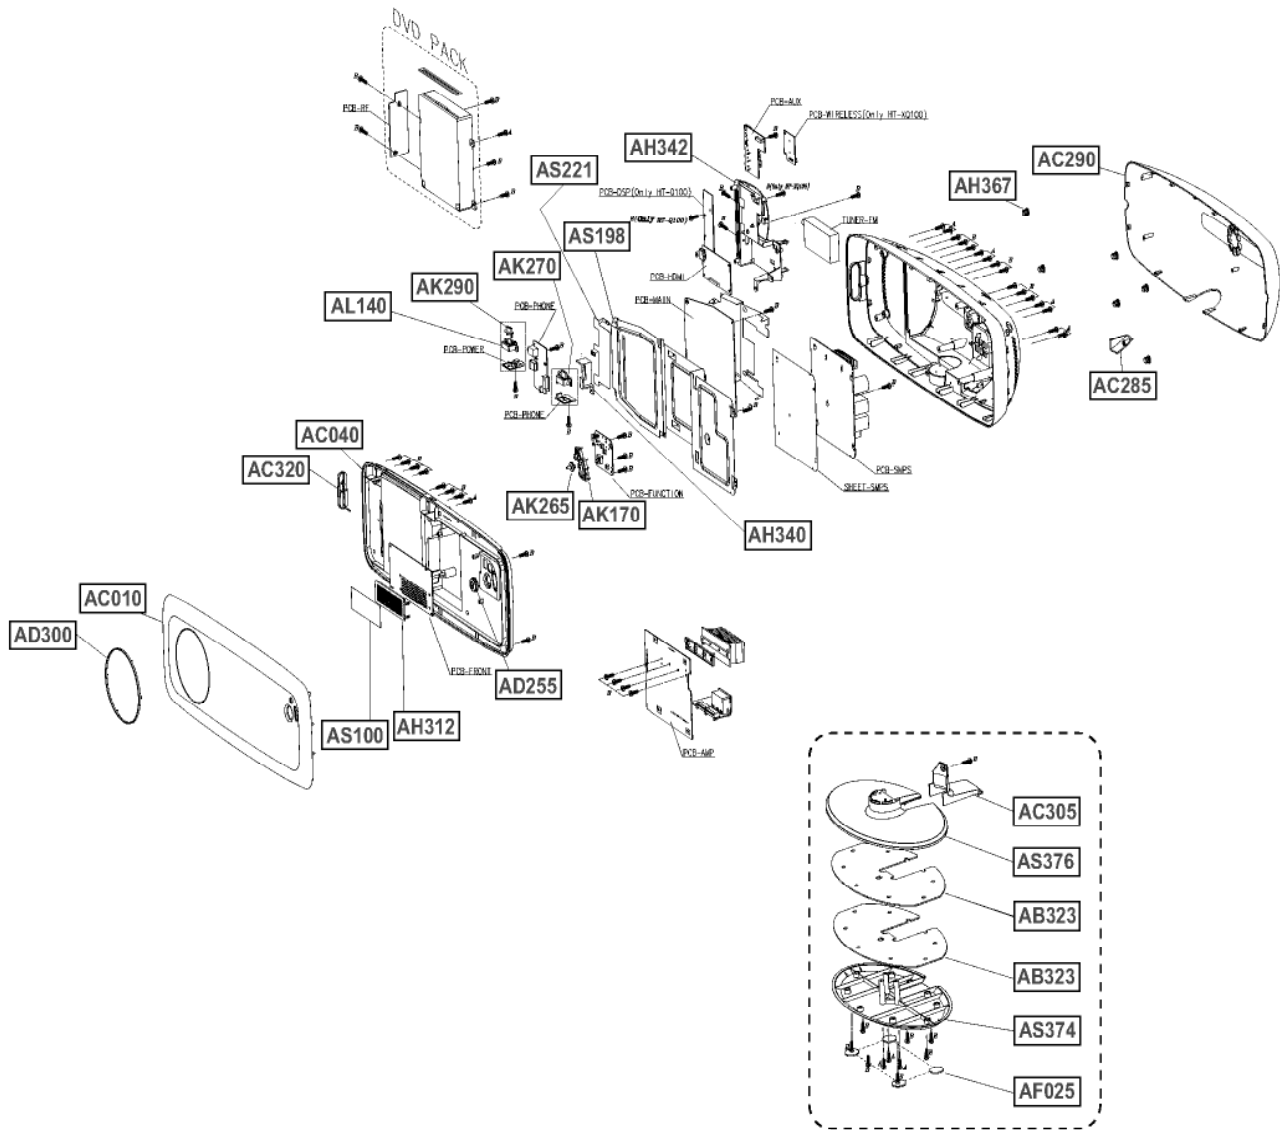

# 7.Exploded Views and Parts List

## 1. Total Exploded View

Location No	Part No.	Description; Specification	Q'TY
AA130	AH97-01670A	ASSY-FRONT;ABS,HT-XQ100,-	1
AA218	AH97-01671A	ASSY-STAND;ABS+SECC,HT-XQ100,-	1
AC040	AH64-03967B	CABINET-MIDDLE;HT-XQ100,ABS 94HB,2.5,-,-	1
AC050	AH64-03968A	CABINET-REAR;HT-Q100,ABS 94HB,2.5,-,-,-	1
AC285	AH63-01176A	COVER-POWER CORD;HT-Q100,ABS 94HB,2.5,-,-	1
AC290	AH63-01174A	COVER-REAR;HT-Q100,ABS 94HB,2.5,-,-,-,-	1
AC305	AH63-01175A	COVER-STAND;HT-Q100,ABS 94HB,2.5,-,-,-,-	1
AC320	AH63-01177B	COVER-USB;HT-XQ100,ABS+ELAS,0.8,-,-,-,-	1
AD255	AH64-03981B	DECORATION-NAVIGATION;HT-XQ100,ABS 94HB,	1
AH312	AH61-02163A	HOLDER-LED;HT-Q100,ABS 94HB,-,-,BLK,-,-	1
AH340	AH61-02164A	HOLDER-PCB MAIN;HT-Q100,ABS 94HB,-,-,BLK	1
AH342	AH61-02165D	HOLDER-PCB AUX;HT-XQ100,ABS 94HB,-,-,BLK	1
AH367	AH61-02171A	HOLDER-RUBBER;HT-Q100,URETHANE,-,-,BLK,-	6
AK170	AH64-03971B	KNOB-FUNCTION;HT-XQ100,ABS 94HB,-,-,-,-	1
AK265	AH64-03972B	KNOB-NAVIGATION;HT-XQ100,ABS 94HB,-,-,-,-	1
AK270	AH64-03969B	KNOB-OPEN;SPACE	1
AM020	AH31-00039B	MOTOR FAN;C151BK10A2430,RDM5015S,0.12A,-	1
AS040	6003-001129	SCREW-TAPTITE;BH,+,2,M3(DOUBLE),L14,ZPC(	19
AS198	AH63-01178A	SHIELD-FRONT;HT-Q100,SECC,0.5,-,-,-,-	1
AS221	AH63-01224A	SHIELD-PHONE;HT-Q100,SPTTE,0.4,130,40,-,-	1