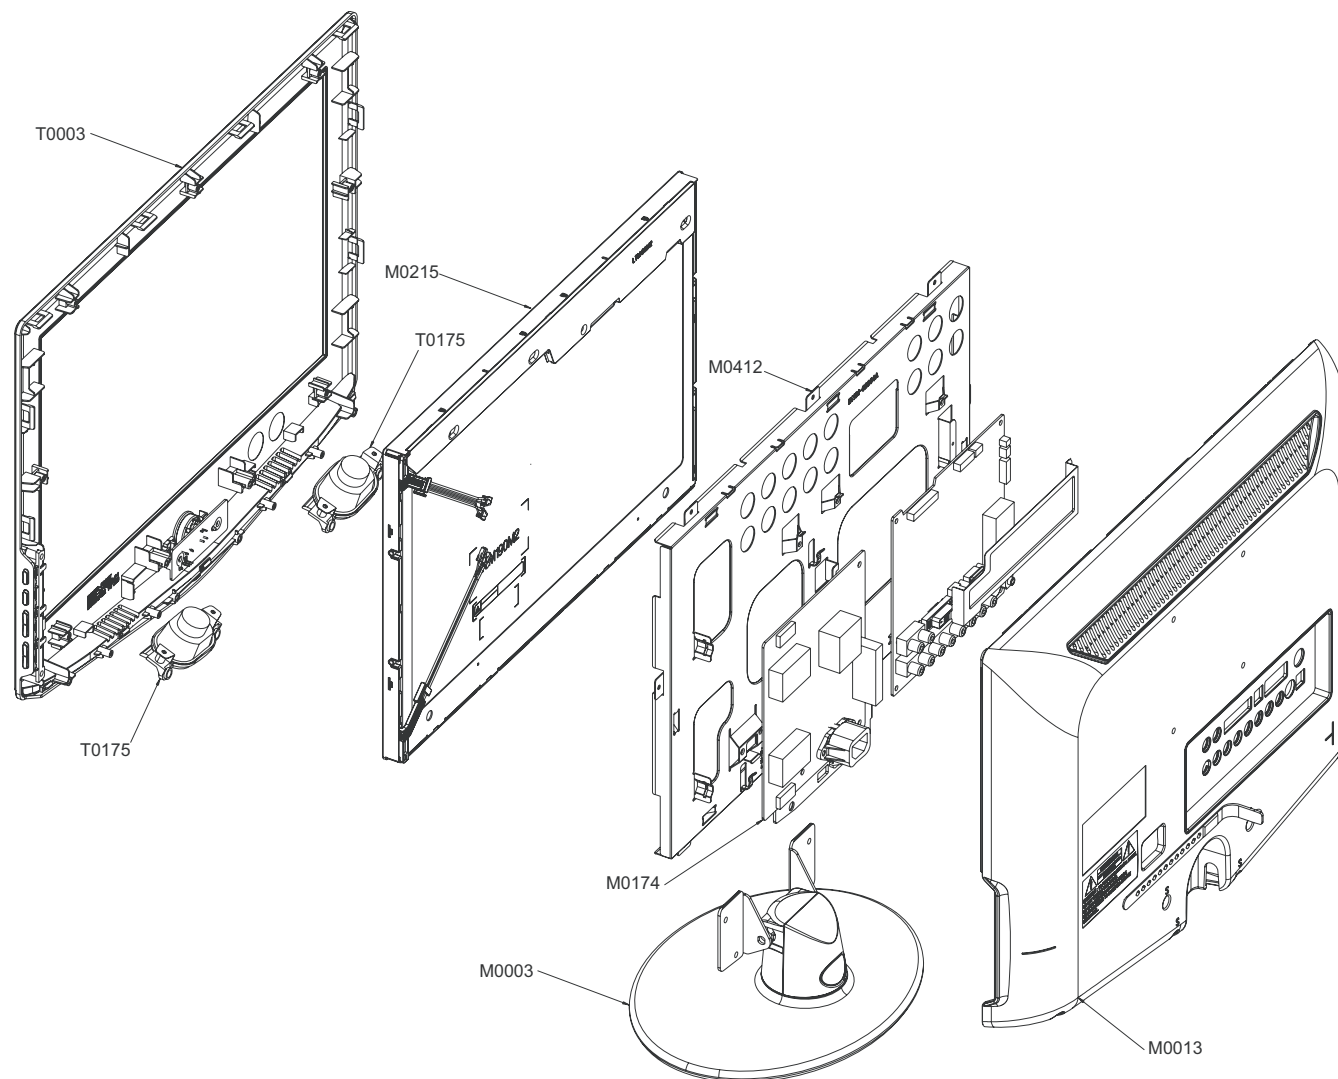

5 Exploded View and Parts List

-You can search for updated part codes through ITSELF web site.
URL : <http://itself.sec.samsung.co.kr>

5-1 Exploded View

5-2 Parts List

Location.No	CODE-NO	SPECIFICATION & DESCRIPTION	Q'TY	REMARK
T0003	BN96-03960B	ASSY COVER P-FRONT;19R71,EO(WHITE),ABS+P	1	S.A
M0215	BN07-00330A	LCD-PANEL;M190A1-L02,Haydn,6BIT FRC,427.	1	S.A
T0175	BN96-03731A	ASSY SPEAKER P;16 \varnothing ,Bordeuax, 19,Left,3W	1	S.A
T0175	BN96-03732A	ASSY SPEAKER P;16 \varnothing ,Bordeuax, 19,Right,3	1	S.A
M0174	BN44-00147A	IP BOARD;SIP-W19A,Bordeaux,3.2 ~4.8mA,6.	1	S.A
M0003	BN92-01897B	ASSY BOX;LE19R71BX/XEC,EO	1	S.N.A
M0013	BN96-03864F	ASSY COVER P-REAR;19R71,EO(WHITE),ABS+PM	1	S.A