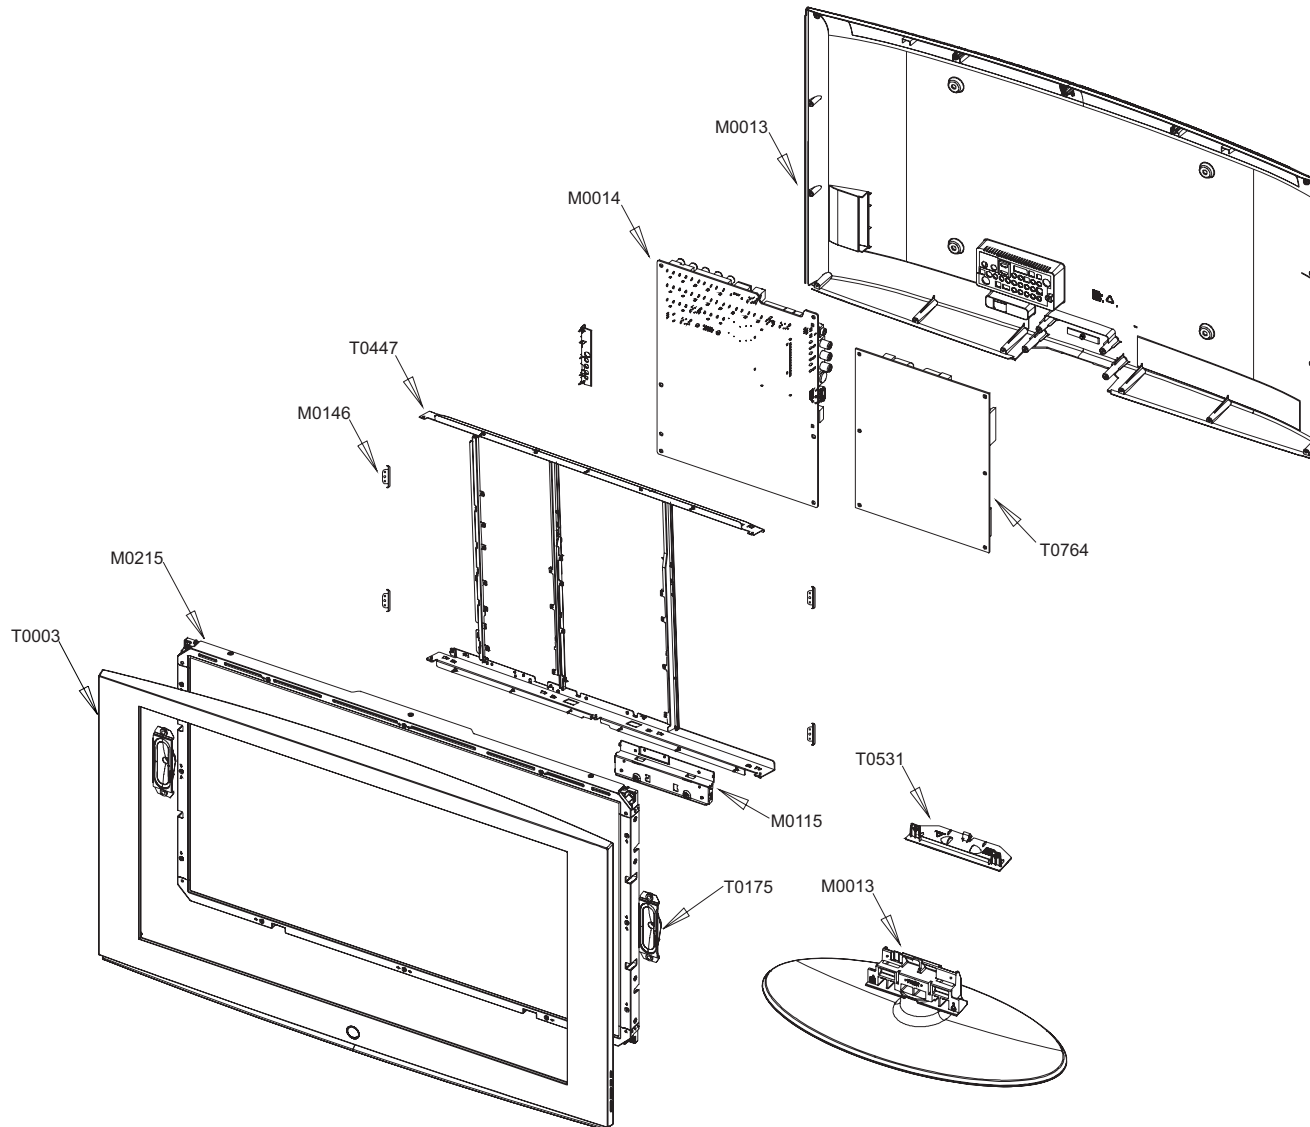

5 Exploded View and Parts List

- You can search for updated part codes through ITSELF web site.
URL : <http://itself.sec.samsung.co.kr/>

5-1 LE32S86BD Exploded View

5 Exploded View & Parts List

5-2 LE32S86BD Parts list

Location	Code.No	Item & Specification	Q'ty	SA/SNA	Remark
T0003	BN96-04694E	ASSY COVER P-FRONT;32S86,EO,ABS+PMMA,HB,	1	S.A	
T0175	BN96-04770A	ASSY SPEAKER P;8ohm,4pin,10W,Jasmine 32"	1	S.A	
M0215	BN07-00348A	LCD-PANEL;V315B1-L01,8bit,31.5inch,16.7M	1	S.A	
T0447	BN96-04681A	ASSY BRACKET P-PANEL;32R81,-,-,-,AM,CM	1	S.N.A	
M0146	BN61-02419A	BRACKET-PANEL SIDE;SONOMA 32,SECC,T1.2,A	4	S.N.A	
T0764	BN44-00156A	SMPS-LCDTV;MK32P,SEM,AC/DC,180W,AC100 ~	1	S.A	
T0531	BN63-03093B	COVER-BOTTOM;32S81,HIPS,-,-,-,HB,-,BK500	1	S.A	
M0115	BN61-02947A	BRACKET-STAND LINK;JASMINE 32",SECC,T1.6	1	S.N.A	
M0014	BN94-01193A	ASSY PCB MAIN;LE32S86BDX/*	1	S.A	
M0013	BN96-04697A	ASSY STAND P-BASE;32S81,-,-,ABS+PMMA,HB,BK	1	S.A	
M0013	BN96-04698B	ASSY COVER P-REAR;32S86,EO,HIPS,HB,BK500	1	S.A	