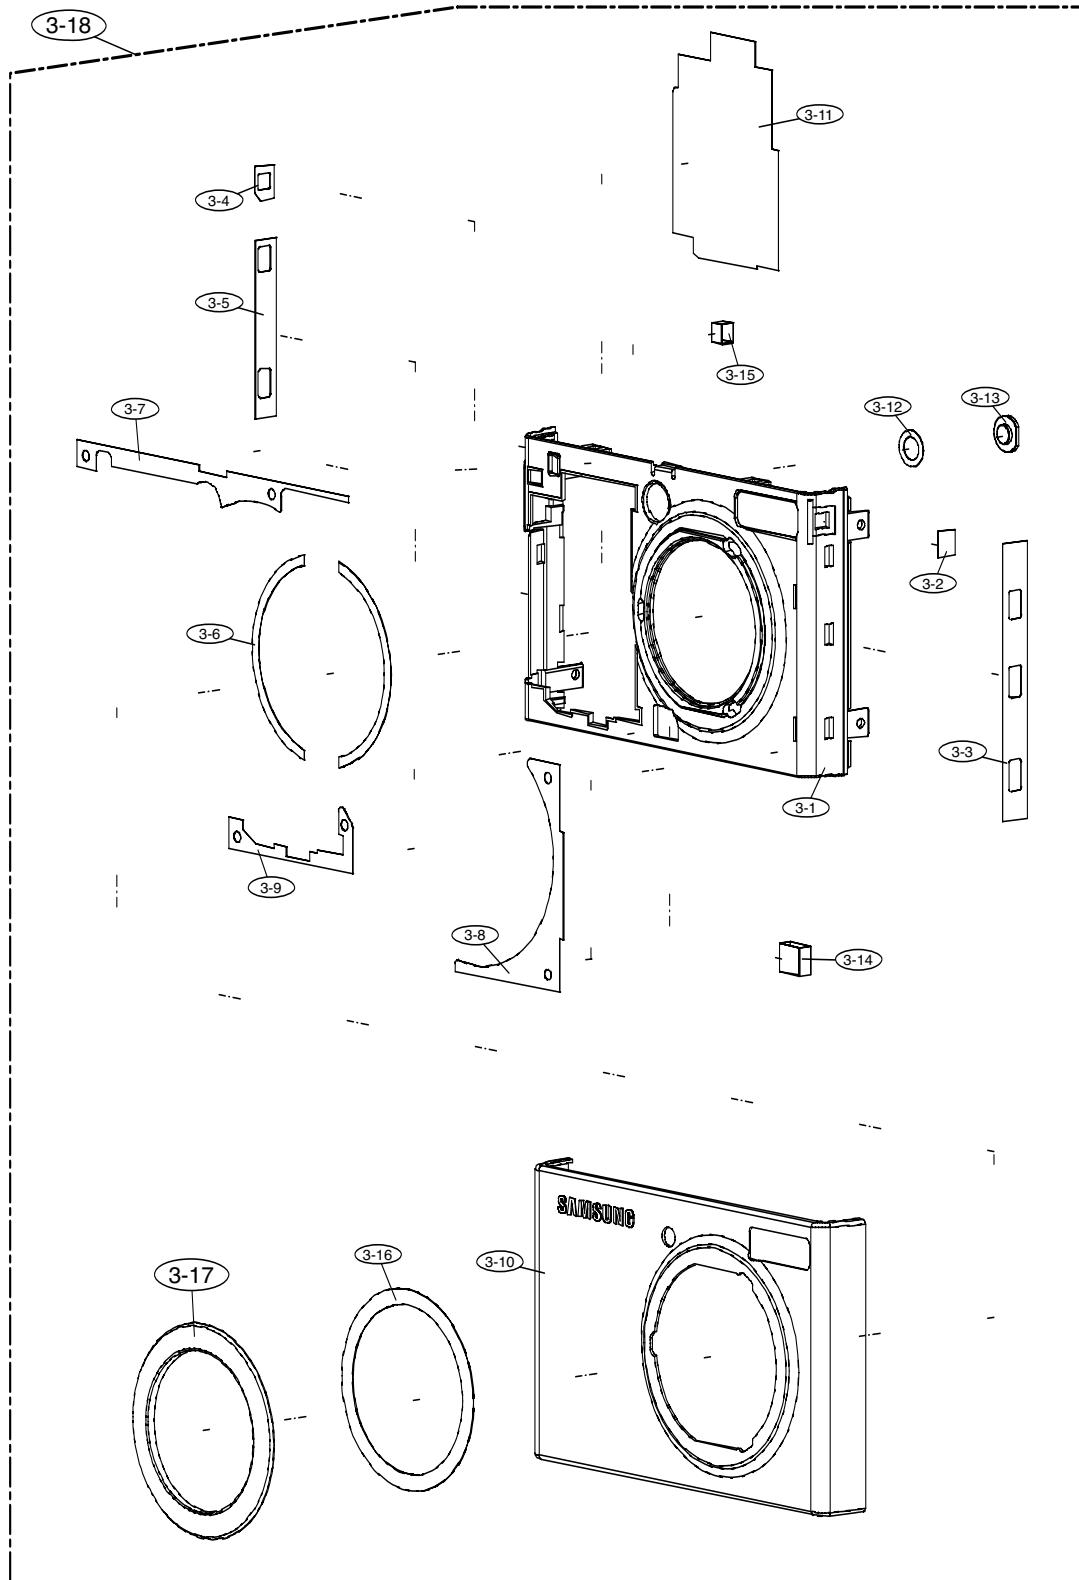

III . EXPLODED VIEW AND PART LIST

3. FRONT COVER ASSEMBLY(M100)

► PARTS LIST

Fig.No	Parts No.	Parts Name	Q'ty	Available Parts	Remarks
3-1	AD63-01864A	FRONT INNER COVER	1	X	
3-2	AD63-02800A	FRONT INNER INSUL TAPE	1	X	
3-3	AD63-02490A	COVER TAPE 5	1	X	
3-4	AD63-03085A	T/SHEET-COVER 7	1	X	
3-5	AD63-02935A	T/SHEET-COVER 6	1	X	
3-6	AD63-02488A	COVER TAPE 3	2	X	
3-7	AD63-02486A	COVER TAPE 1	1	X	
3-8	AD63-02487A	COVER TAPE 2	1	X	
3-9	AD63-02489A	COVER TAPE 4	1	X	
3-10	AD63-01413A	FRONT_COVER_VLUU_M100	1	X	SILVER
	AD63-03033A	FRONT_COVER_SAMSUNG_M100	1	X	SILVER
	AD63-03034	FRONT_COVER_藍調_M100	1	X	SILVER
3-11	AD63-02934A	T/SHEET-MAIN	1	X	
3-12	AD63-02795A	AF LED WINDOW TAPE	1	X	
3-13	AD64-02117A	AF LED WINDOW	1	X	
3-14	AD63-02641A	COVER SHIELD FOAM	1	X	
3-15	AD63-02640A	MAIN SHIELD FOAM	1	X	
3-16	AD63-02491A	FRONT DECO TAPE	1	X	
3-17	AD64-02168A	DECORATION FRONT RING	1	O	
3-18	AD97-15729A	FRONT_COVER_ASSY_VLUU_M100	1	O	SILVER
	AD97-15730A	FRONT_COVER_ASSY_SAMSUNG_M100	1	O	SILVER
	AD97-15731A	FRONT_COVER_ASSY_藍調_M100	1	O	SILVER