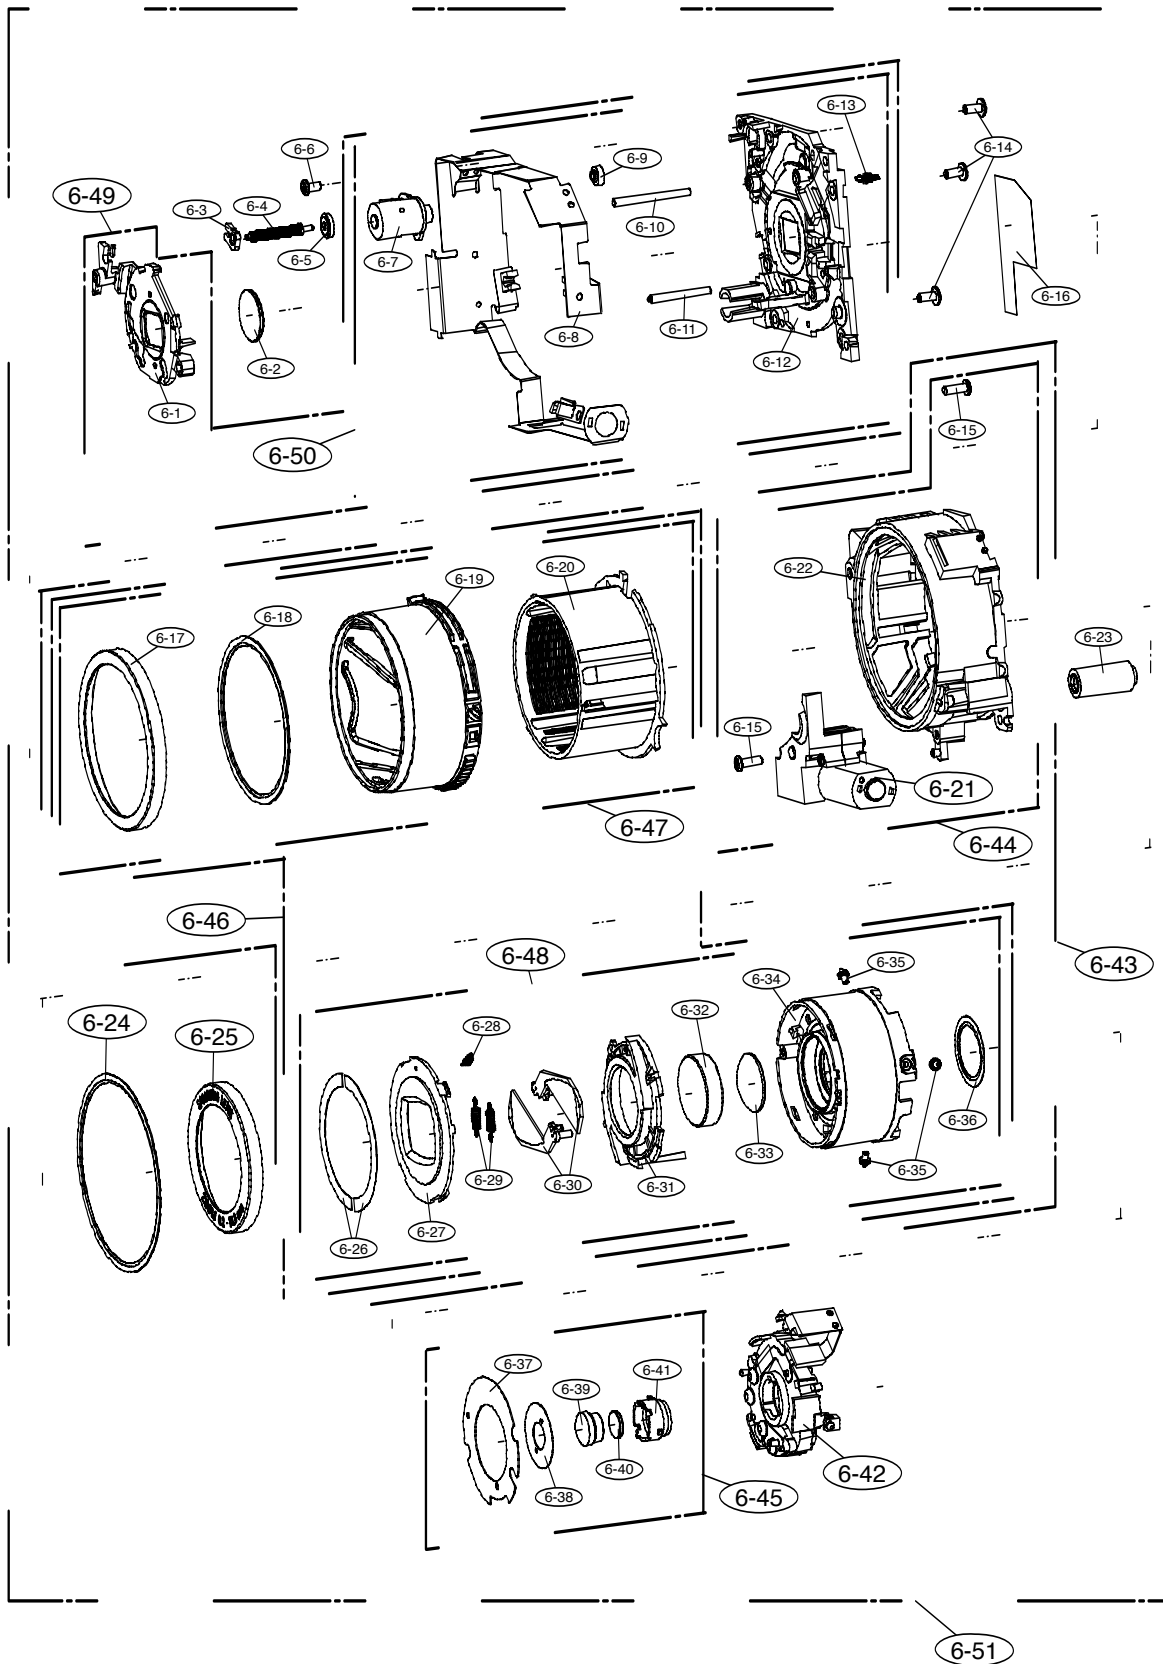

III . EXPLODED VIEW AND PART LIST

5. TOP COVER ASSEMBLY(M100)

► PARTS LIST

Fig.No	Parts No.	Parts Name	Q'ty	Available Parts	Remarks
5-1	AD63-01867A	TOP COVER	1	X	
5-2	AD64-02126A	POWER LED WINDOW	1	O	
5-3	AD61-03307A	MODE CLICK PLATE	1	O	
5-4	AD64-02127A	MODE DIAL	1	O	
5-5	AD97-14371A	MODE CONTACT ASS'Y	1	O	
5-6	6003-001688	SCREW	1	X	
5-7	AD63-02799A	MODE DIAL CAP TAPE	1	X	
5-8	AD63-02525A	MODE DIAL CAP	1	O	
5-9	AD63-02798A	RELEASE DECO TAPE	1	X	
5-10	AD64-02168A	DECORATION FRONT RING	1	X	
5-11	AD81-07604A	RELEASE BUTTON SPRING	1	O	
5-12	AD64-02130A	RELEASE BUTTON	1	O	
5-13	6031-001628	RELEASE WASHER	1	O	
5-14	6107-001439	POWER BUTTON SPRING	1	O	
5-15	AD64-02131A	POWER BUTTON	1	O	
5-16	6031-001628	RELEASE WASHER	1	O	
5-17	AD63-02797A	MIC SCREEN	1	X	
5-18	AD63-02475A	SPEAKER SCREEN	1	X	
5-19	AD63-02770A	POWER LED CAP	1	O	
5-20	AD97-15714A	TOP COVER ASSY_M100	1	O	SILVER

III . EXPLODED VIEW AND PART LIST

6. BARREL ASSEMBLY

► PARTS LIST

Fig.No	Parts No.	Parts Name	Q'ty	Available Parts	Remarks
6-1	AD67-00743A	3RD LENS BARREL	1	X	
6-2	AD61-03445A	AF CLIP	1	X	
6-3	AD67-00770A	G6 LENS	1	X	
6-4	6003-001682	AF LEAD SCREW	1	X	
6-5	AD66-00517A	AF GEAR B	1	X	
6-6	6003-001629	SCREW(1.4*2.5)	1	X	
6-7	3101-001449	AF MOTOR ASSY	1	X	
6-8	AD97-15157A	MAIN FPCB SMD ASSY	1	X	
6-9	AD66-00516A	AF GEAR A	1	X	
6-10	AD66-00570A	AF GUIDE BAR A	1	X	
6-11	AD66-00571A	AF GUIDE BAR B	1	X	
6-12	AD61-03447A	LENS BASE	1	X	
6-13	6107-001477	AF SPRING	1	X	
6-14	6003-001630	SCREW(1.4*3.5)	3	X	
6-15	6003-001717	SCREW1445	2	X	
6-16	AD81-08512A	FPCB TAPE A	1	X	
6-17	AD64-01786A	CAM DECORING	1	X	SILVER
	AD64-01788A	CAM DECORING	1	X	BLACK