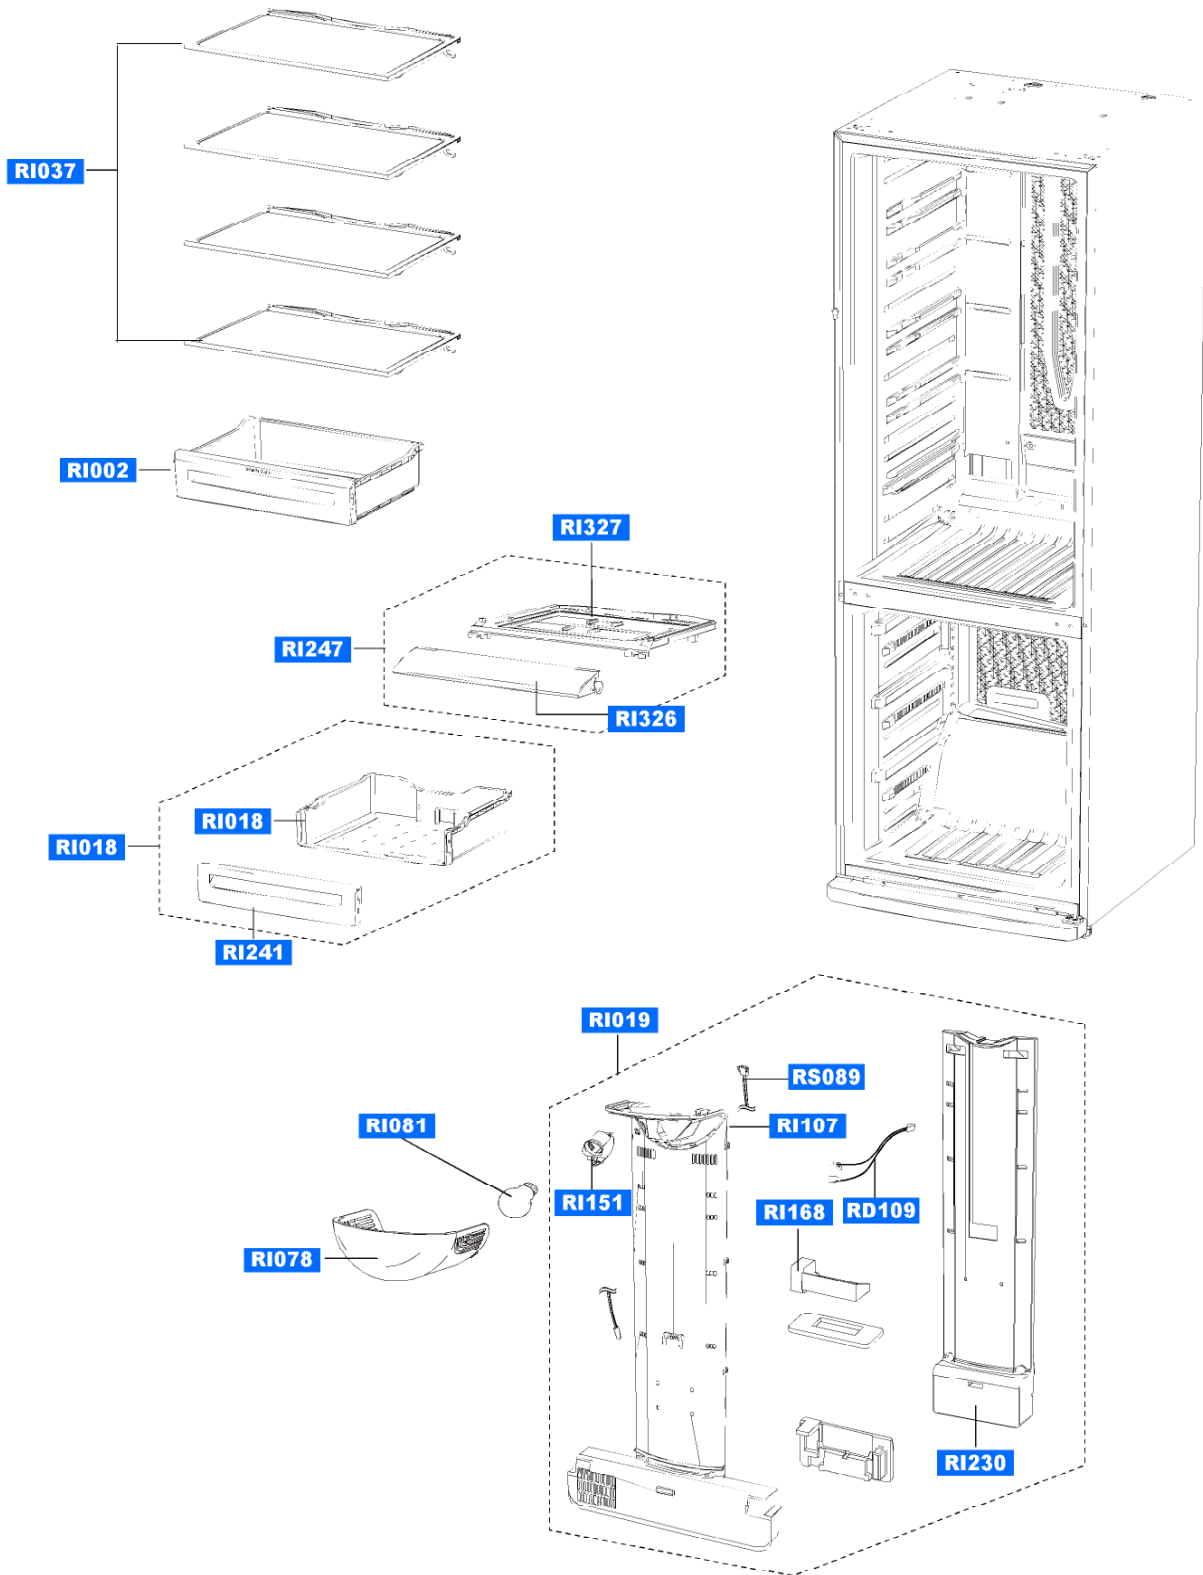

# CORE-PJT Cabinet (RL41/44EC-EA)

# CORE-PJT Refrigerator Room (RL41/44EC-EA)

# CORE-PJT Door (RL41/44EC-EA)

# CORE-PJT Freezer Room (RL41/44EC-EA)