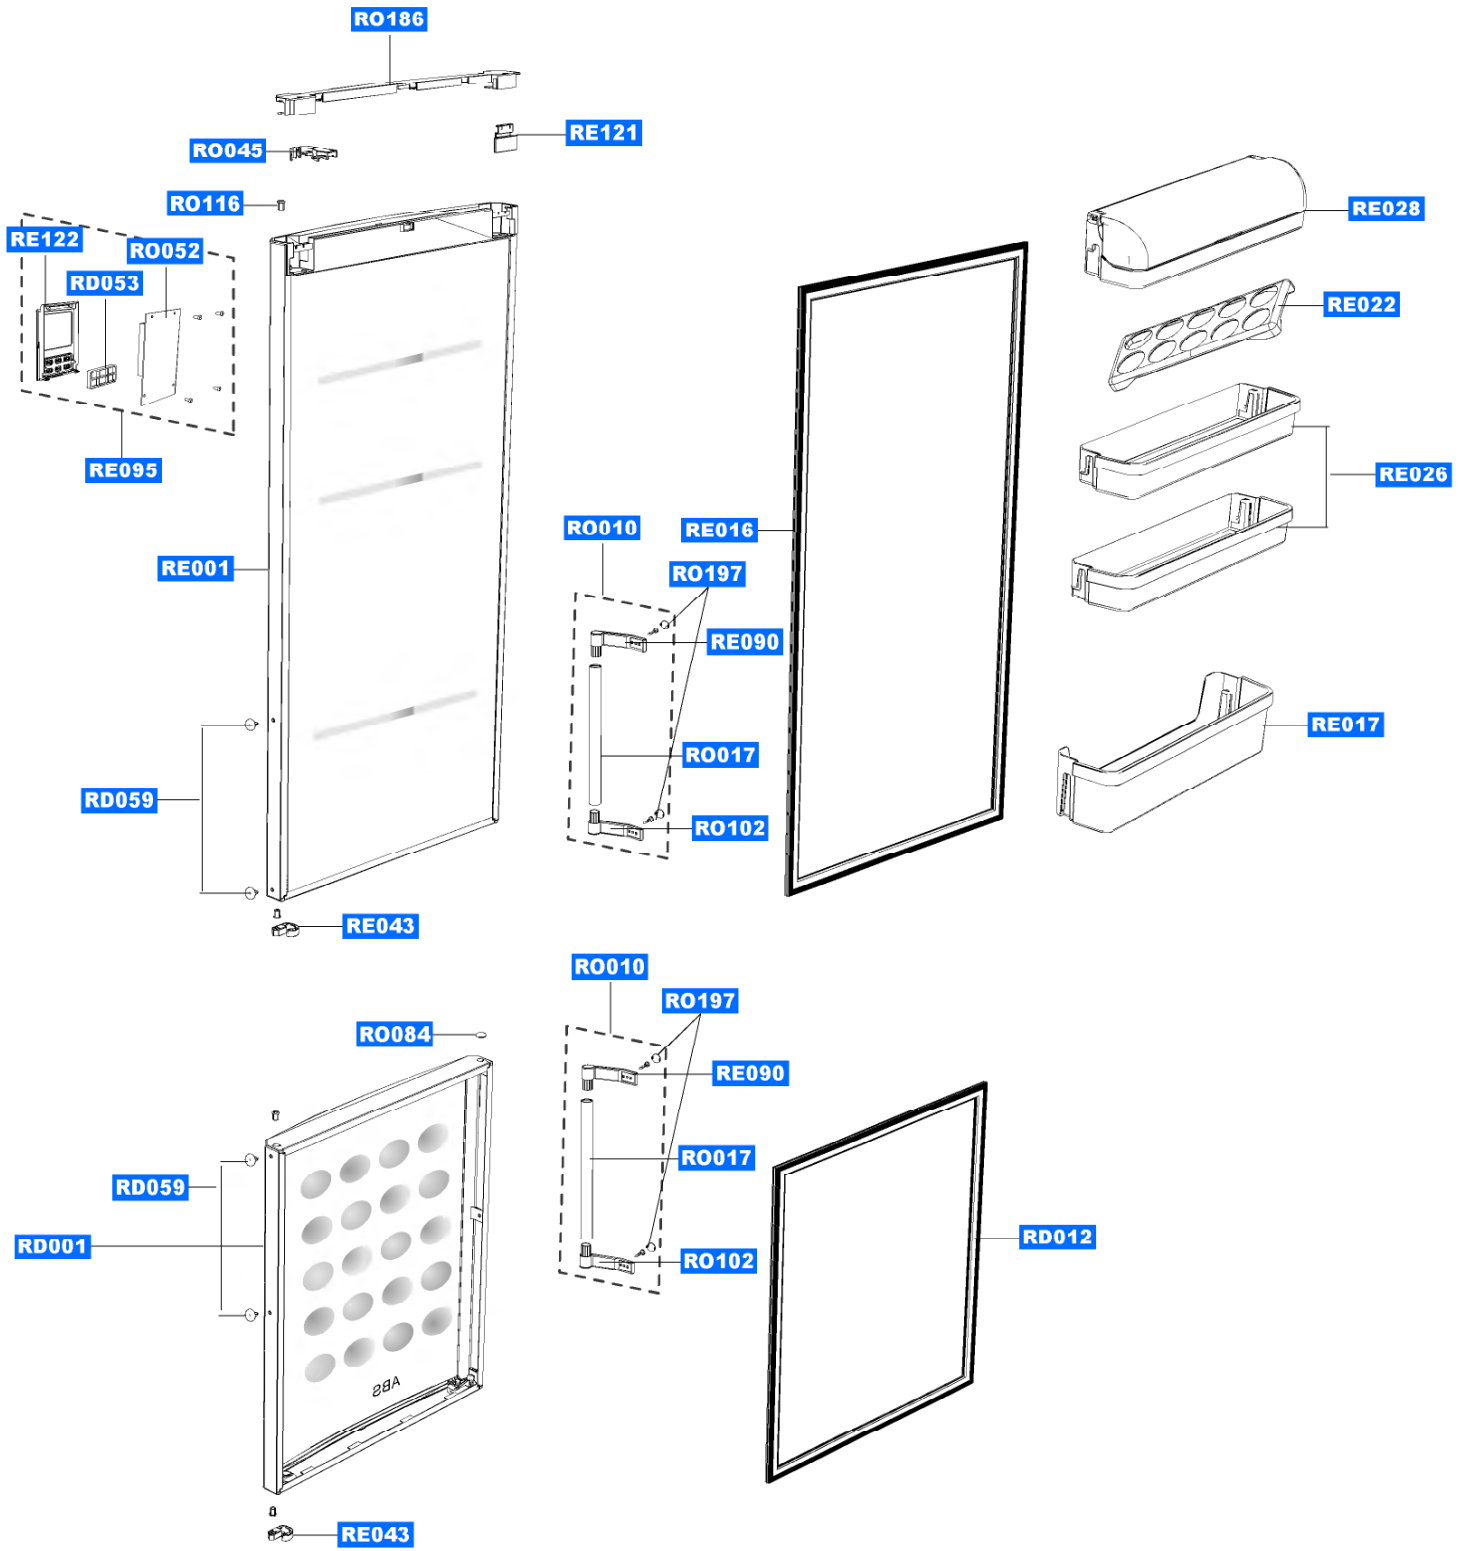

# CORE-PJT Cabinet (RL41/44EC-EA)

# CORE-PJT Refrigerator Room (RL41/44EC-EA)

# CORE-PJT Door (RL41/44EC-EA)

# CORE-PJT Freezer Room (RL41/44EC-EA)