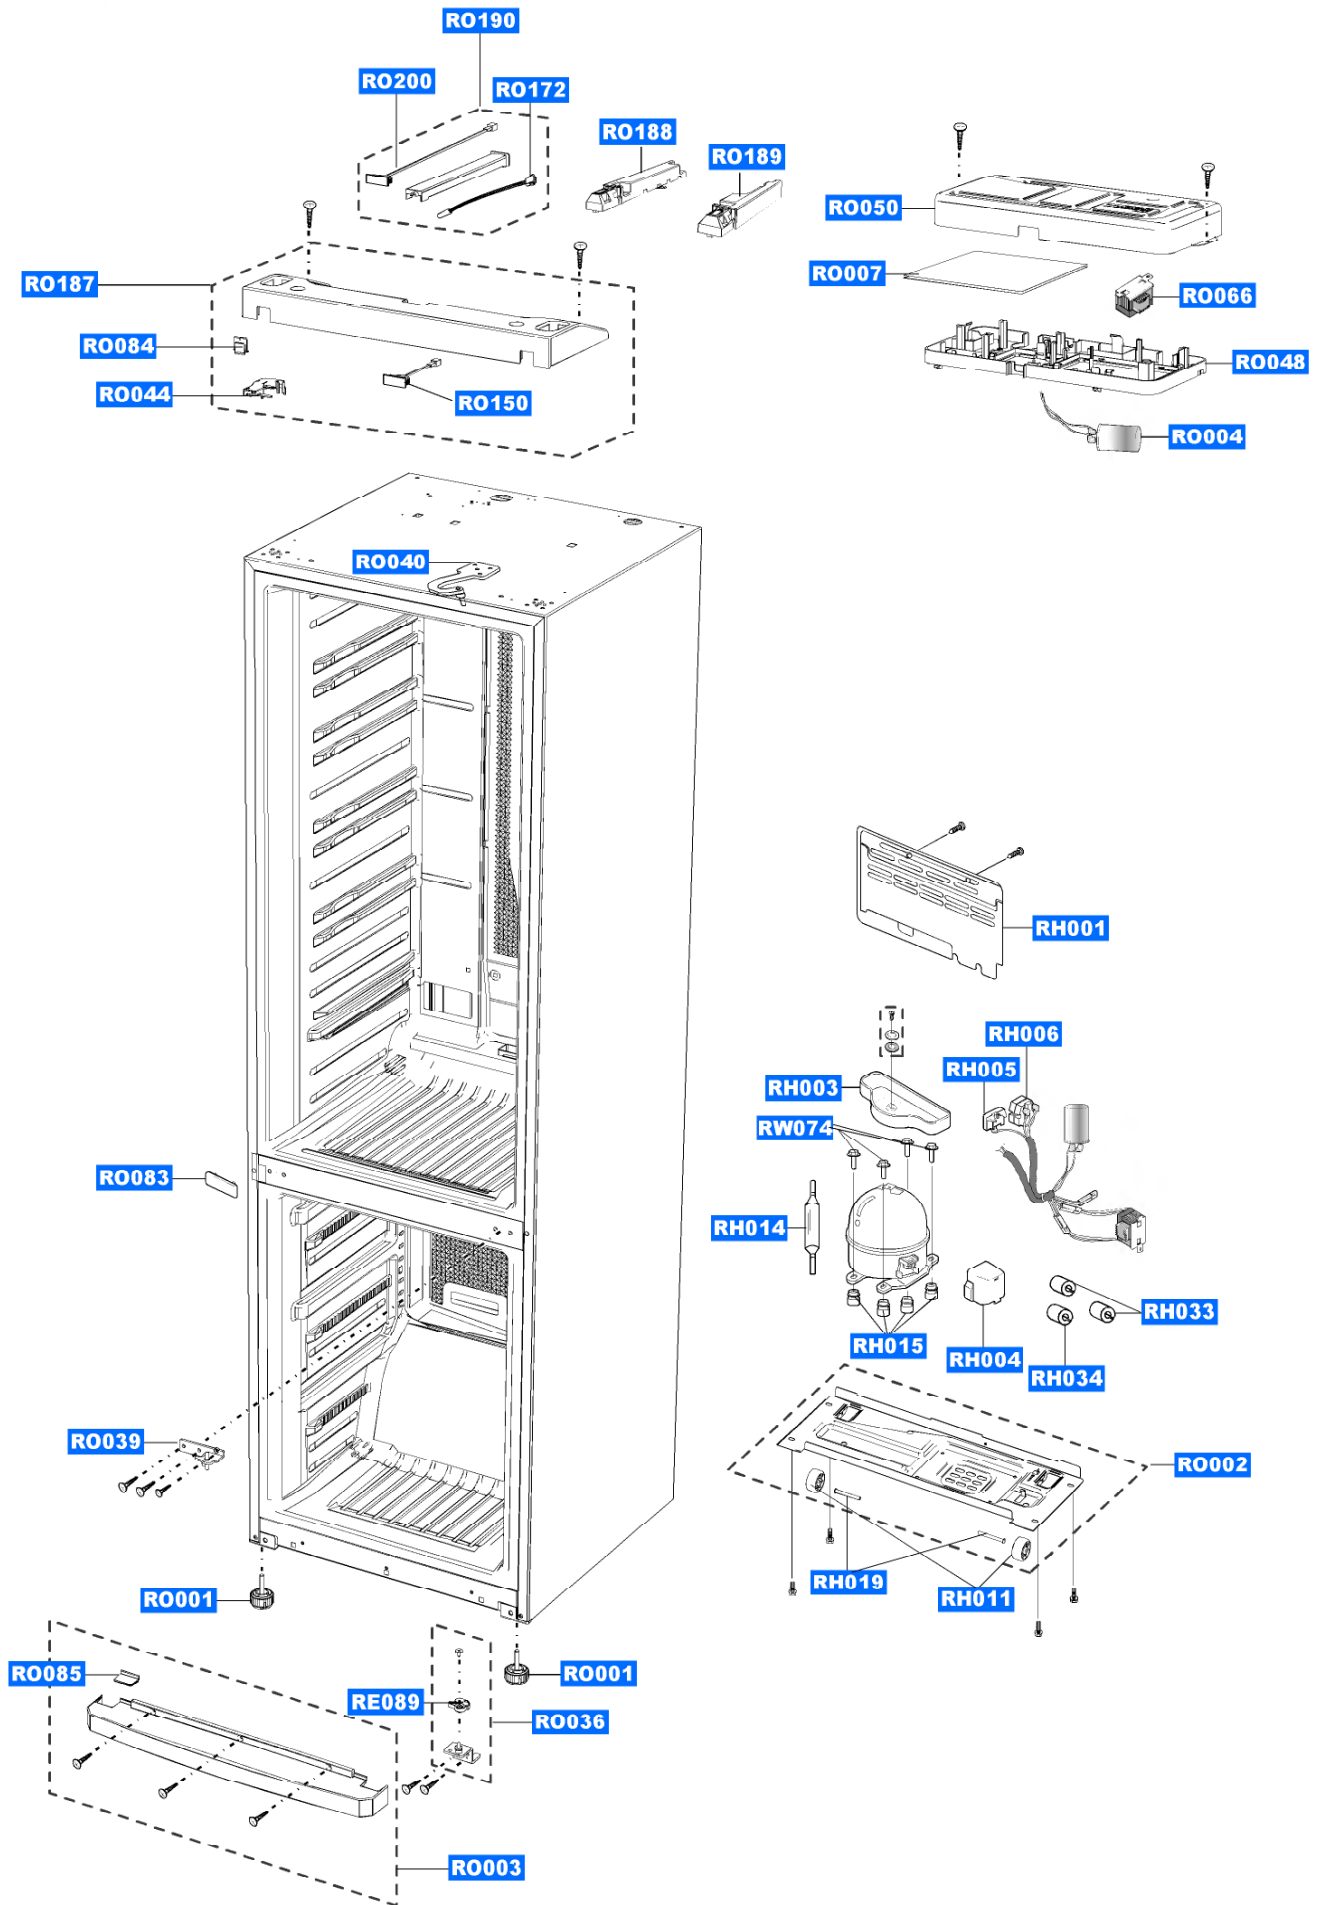

# CORE-PJT Cabinet (RL41/44EC-EA)

# CORE-PJT Refrigerator Room (RL41/44EC-EA)

# CORE-PJT Door (RL41/44EC-EA)

# CORE-PJT Freezer Room (RL41/44EC-EA)