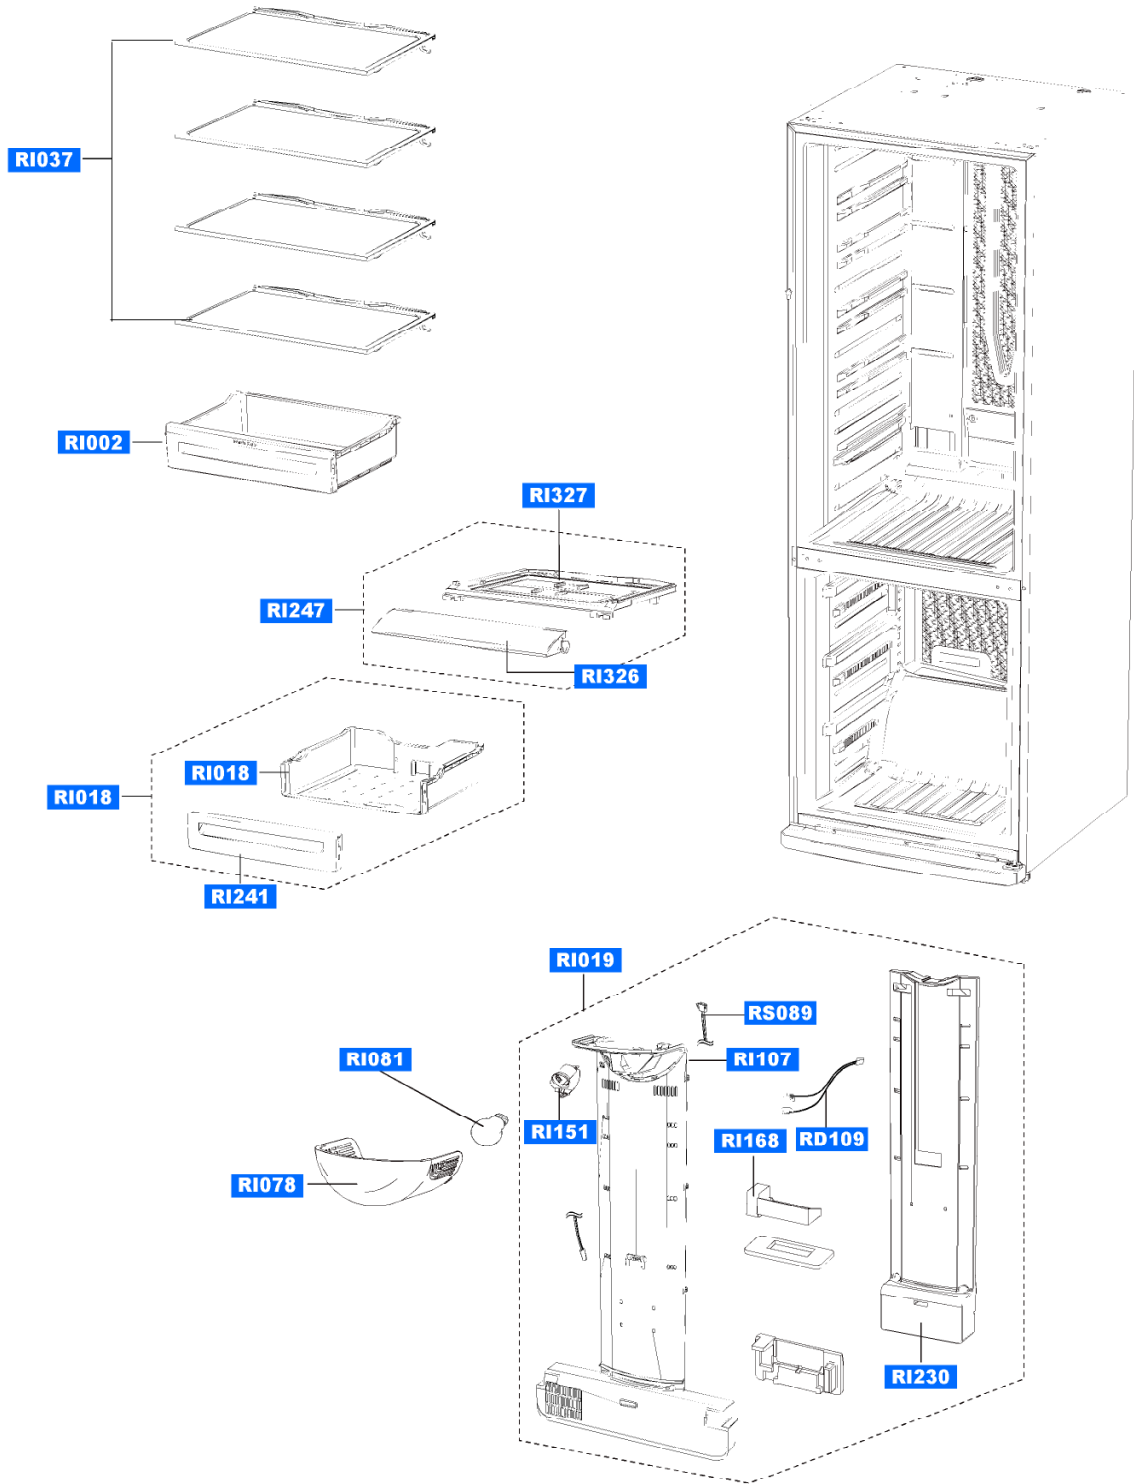

# CORE-PJT Cabinet (RL41/44EC-EA)

# CORE-PJT Refrigerator Room (RL41/44EC-EA)

# CORE-PJT Door (RL41/44EC-EA)

# CORE-PJT Freezer Room (RL41/44EC-EA)