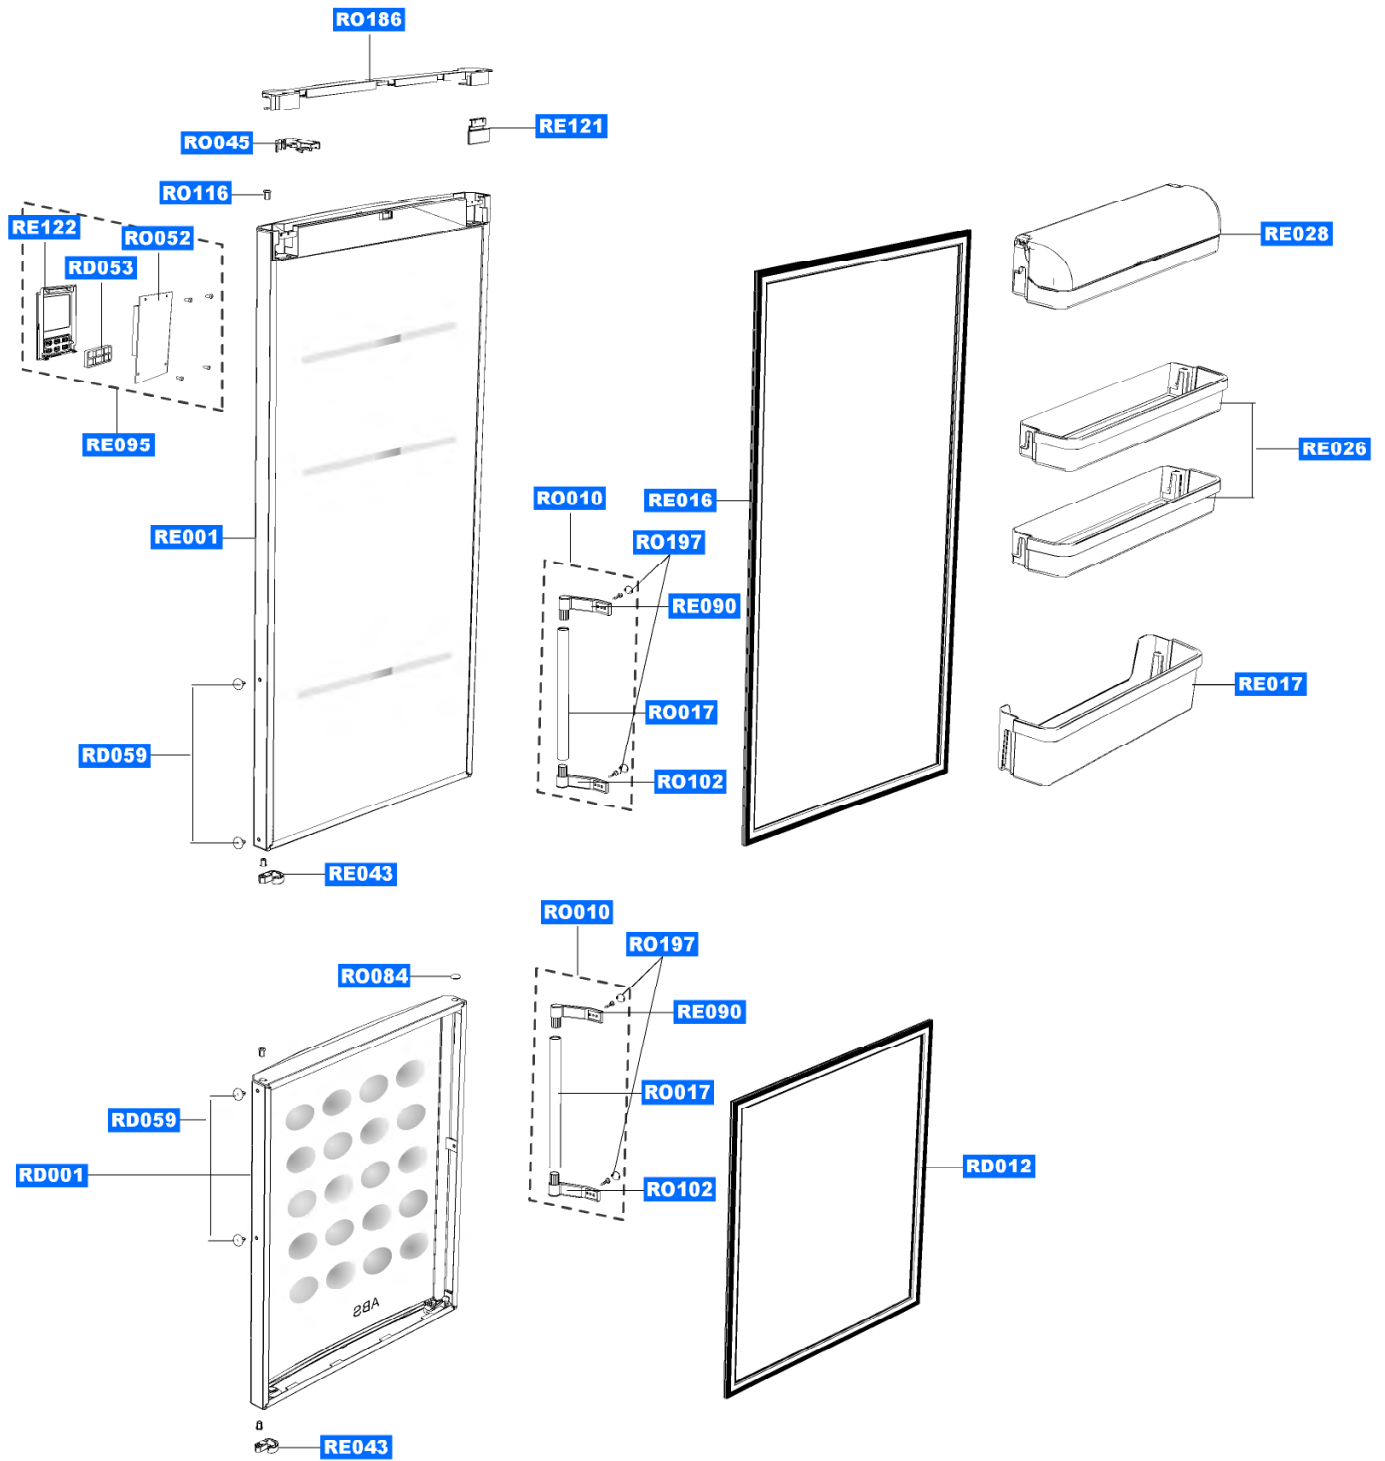

# CORE-PJT Cabinet (RL41/44EC-EA)

# CORE-PJT Refrigerator Room (RL41/44EC-EA)

# CORE-PJT Door (RL41/44EC-EA)

# CORE-PJT Freezer Room (RL41/44EC-EA)