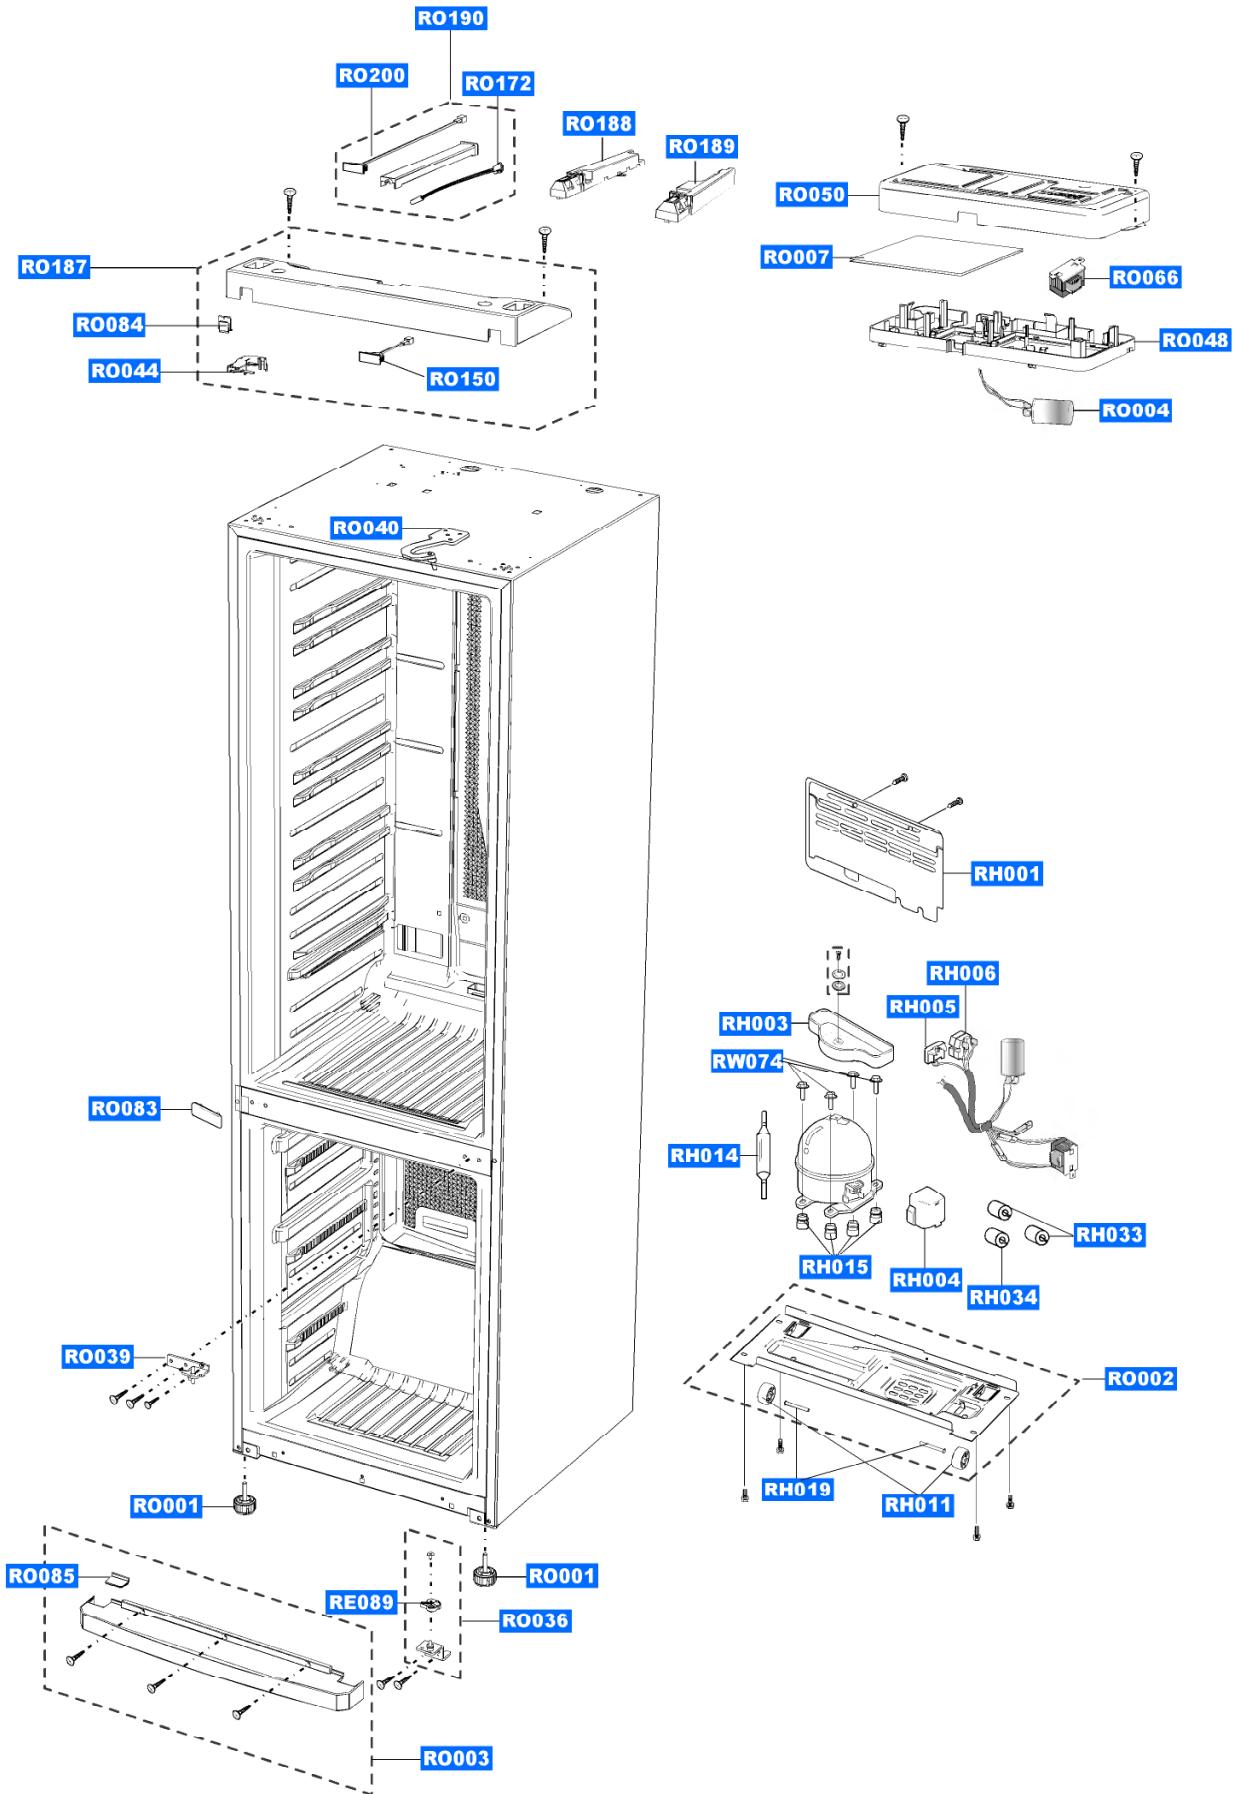

# CORE-PJT Cabinet (RL41/44EC-EA)

# CORE-PJT Refrigerator Room (RL41/44EC-EA)

# CORE-PJT Door (RL41/44EC-EA)

# CORE-PJT Freezer Room (RL41/44EC-EA)