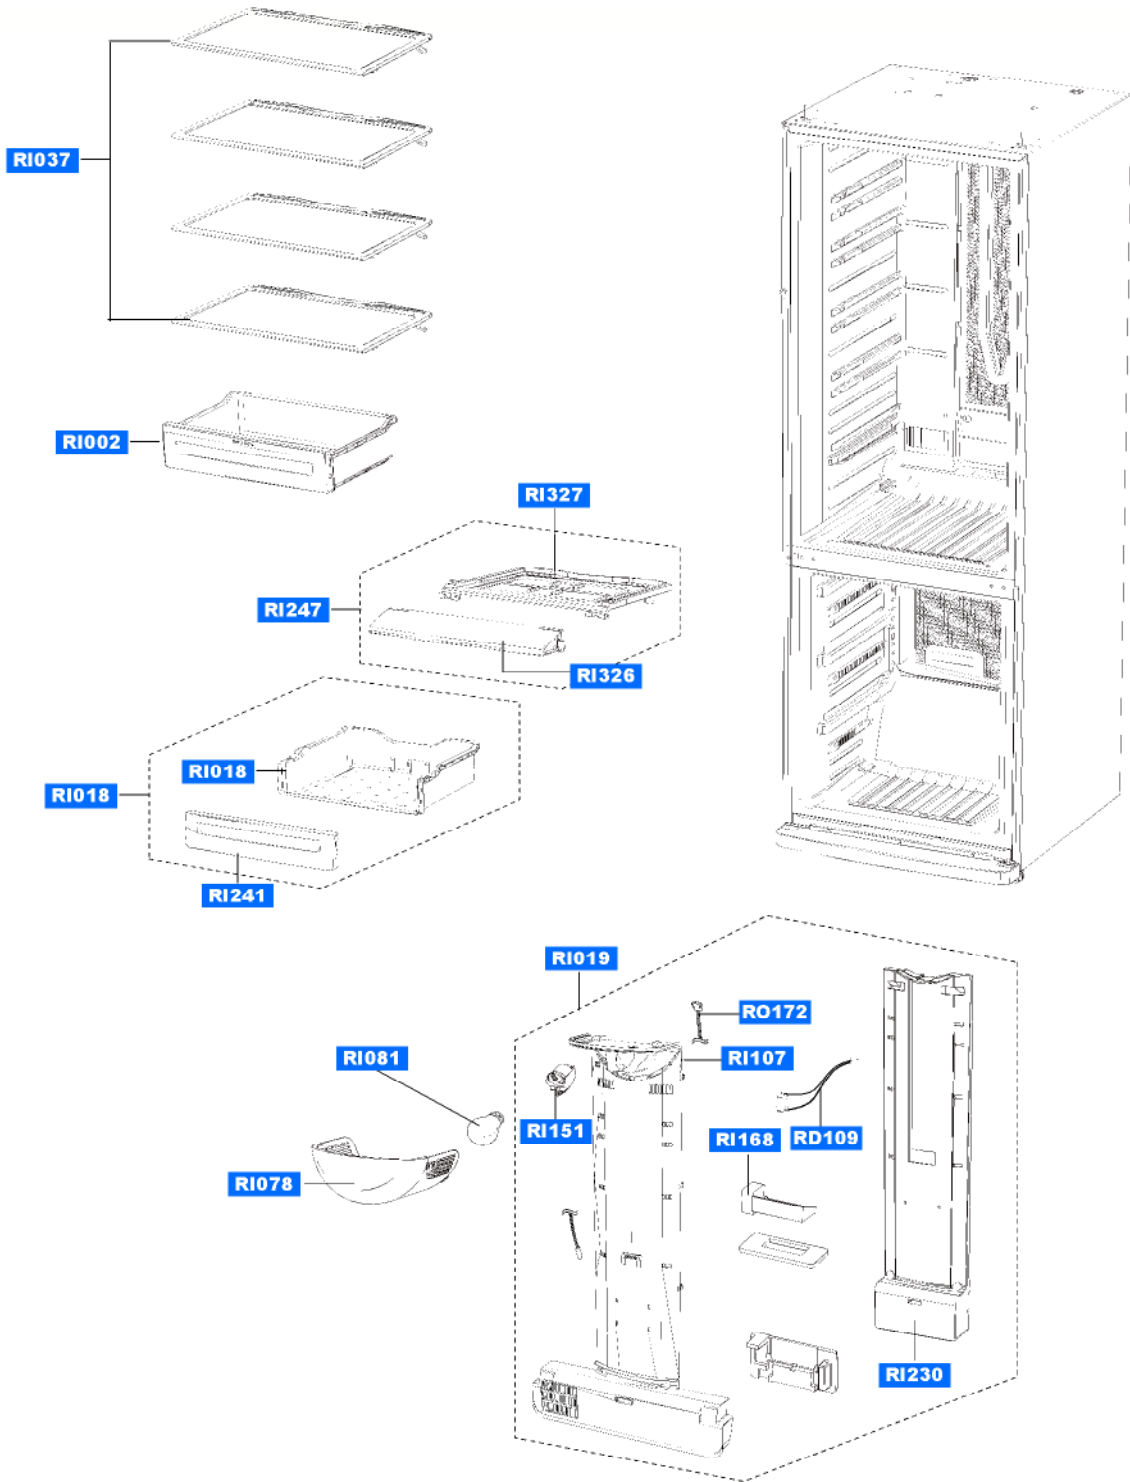

CORE-PJT Cabinet (RL41/44ET-EA)

CORE-PJT Refrigerator Room (RL41/44ET-EA)

CORE-PJT Door (RL41/44ET-EA)

CORE-PJT Freezer Room (RL41/44ET-EA)