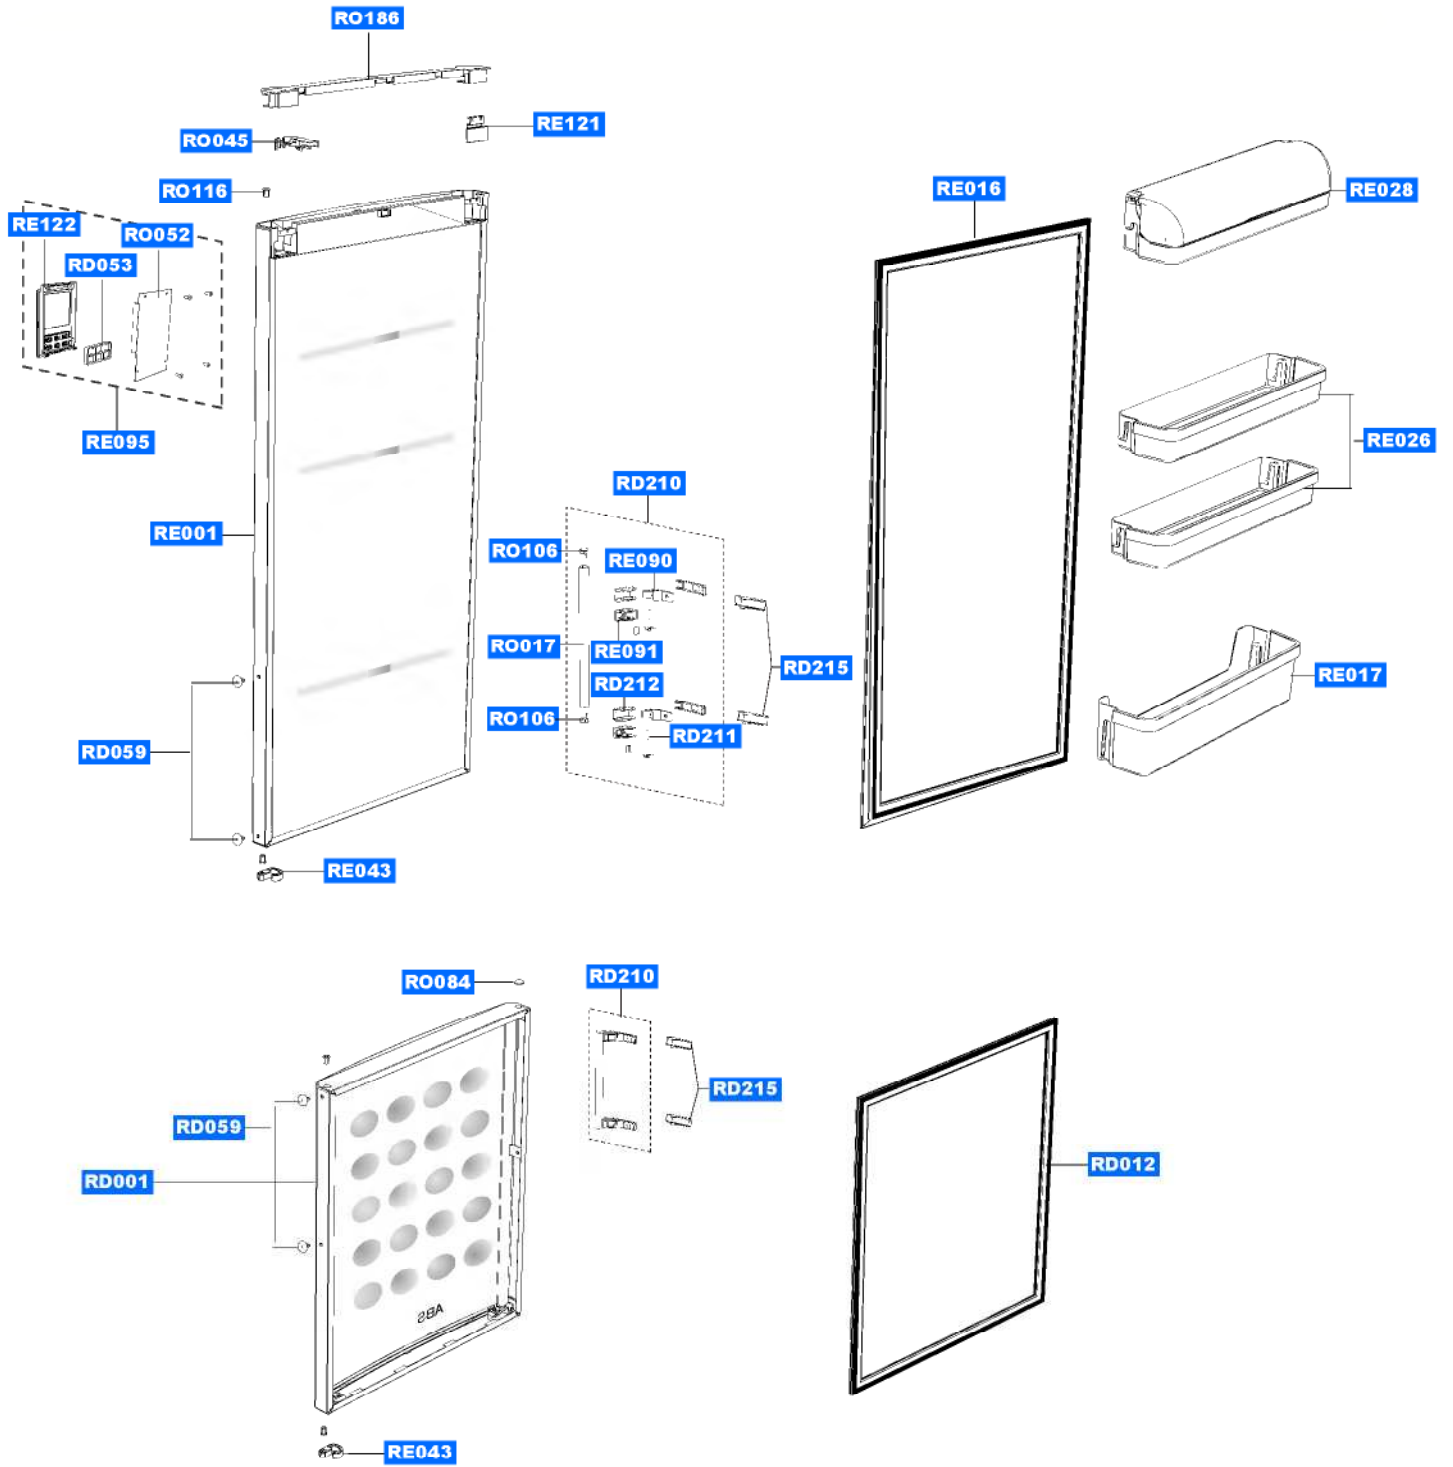

CORE-PJT Cabinet (RL41/44ET-EA)

CORE-PJT Refrigerator Room (RL41/44ET-EA)

CORE-PJT Door (RL41/44ET-EA)

CORE-PJT Freezer Room (RL41/44ET-EA)