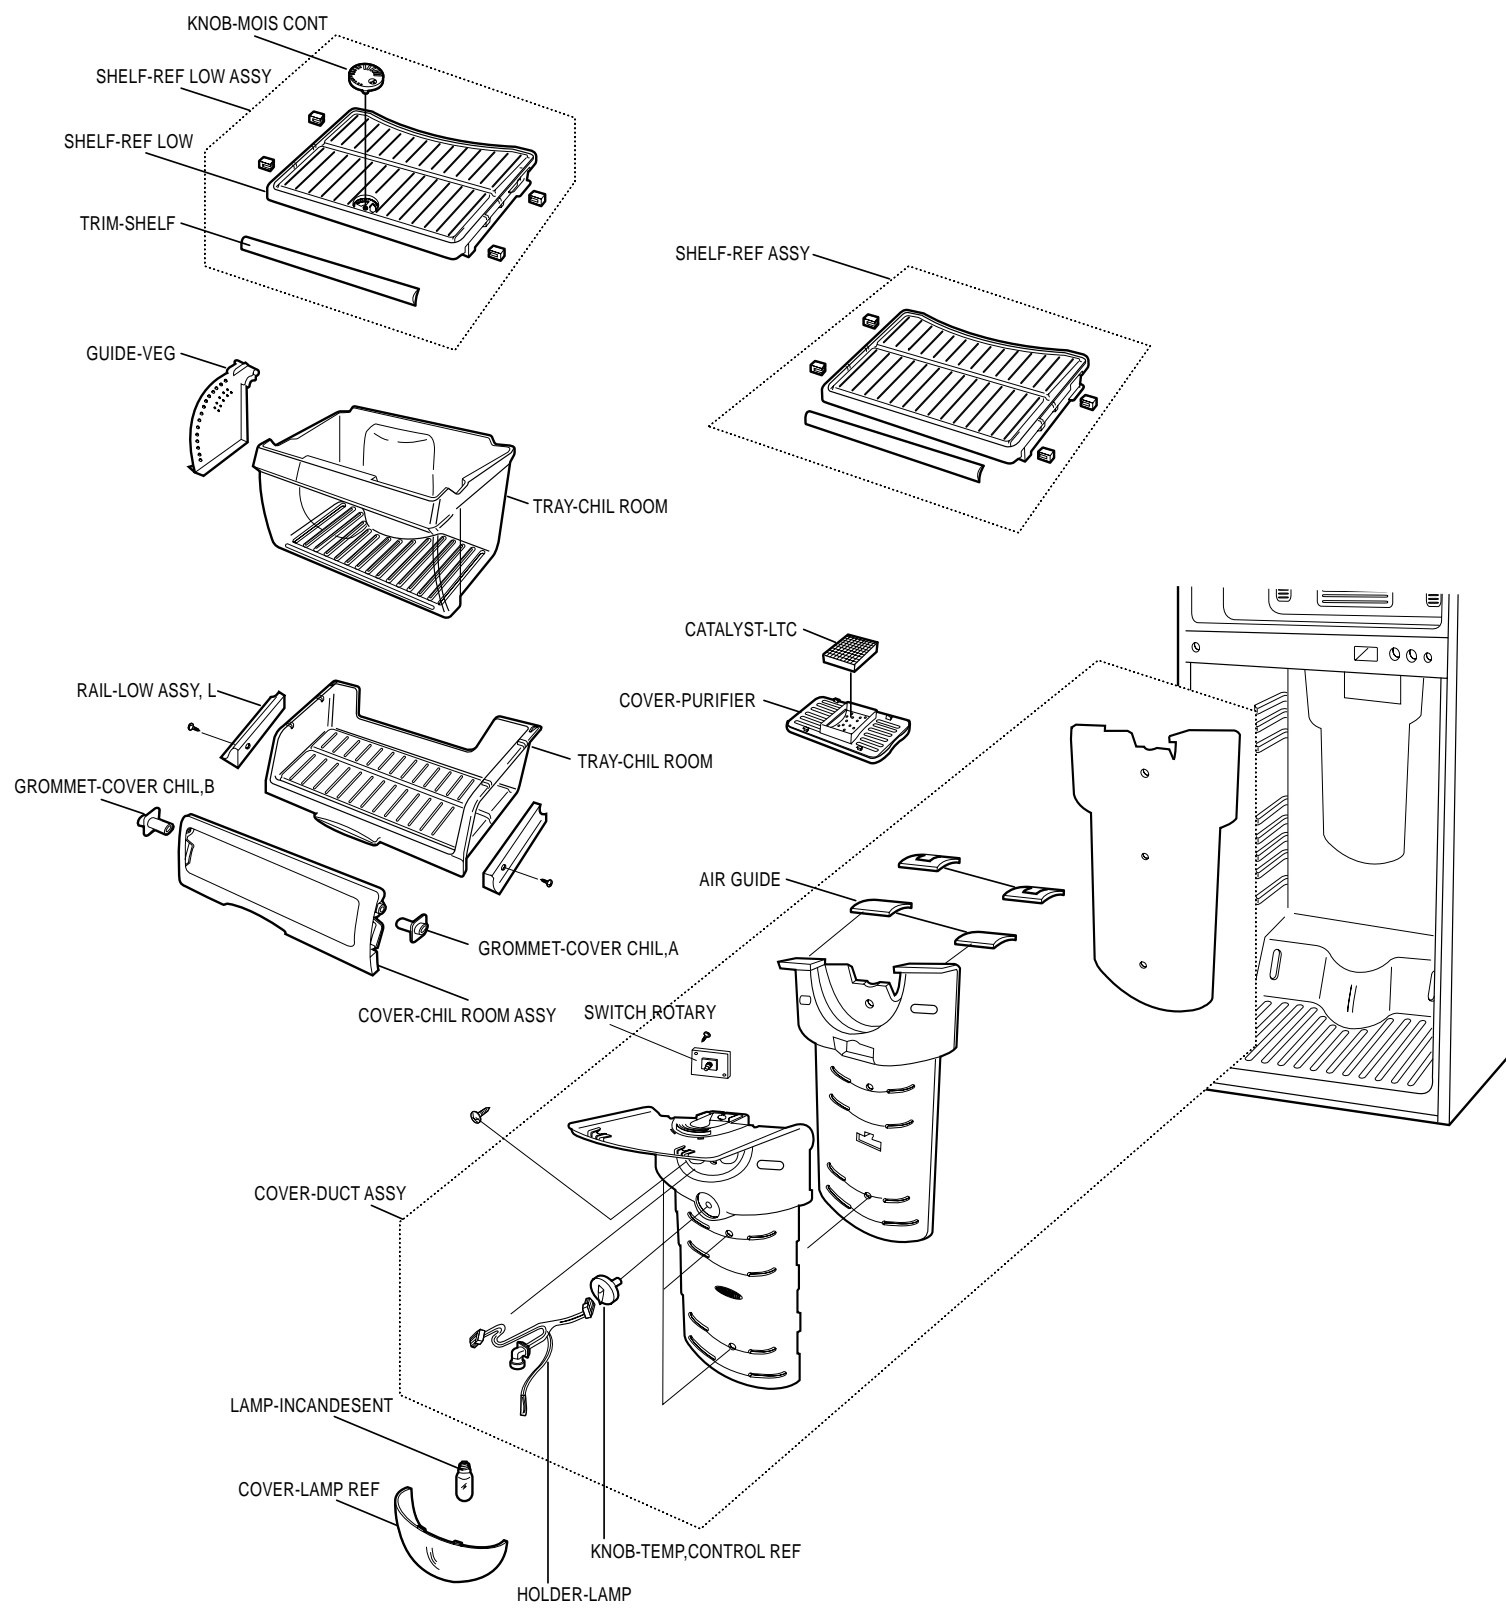

FREEZING COMPARTMENT

REFRIGERATING COMPARTMENT

DOOR PARTS

CABINET PARTS & UNIT

SR40/44RMB