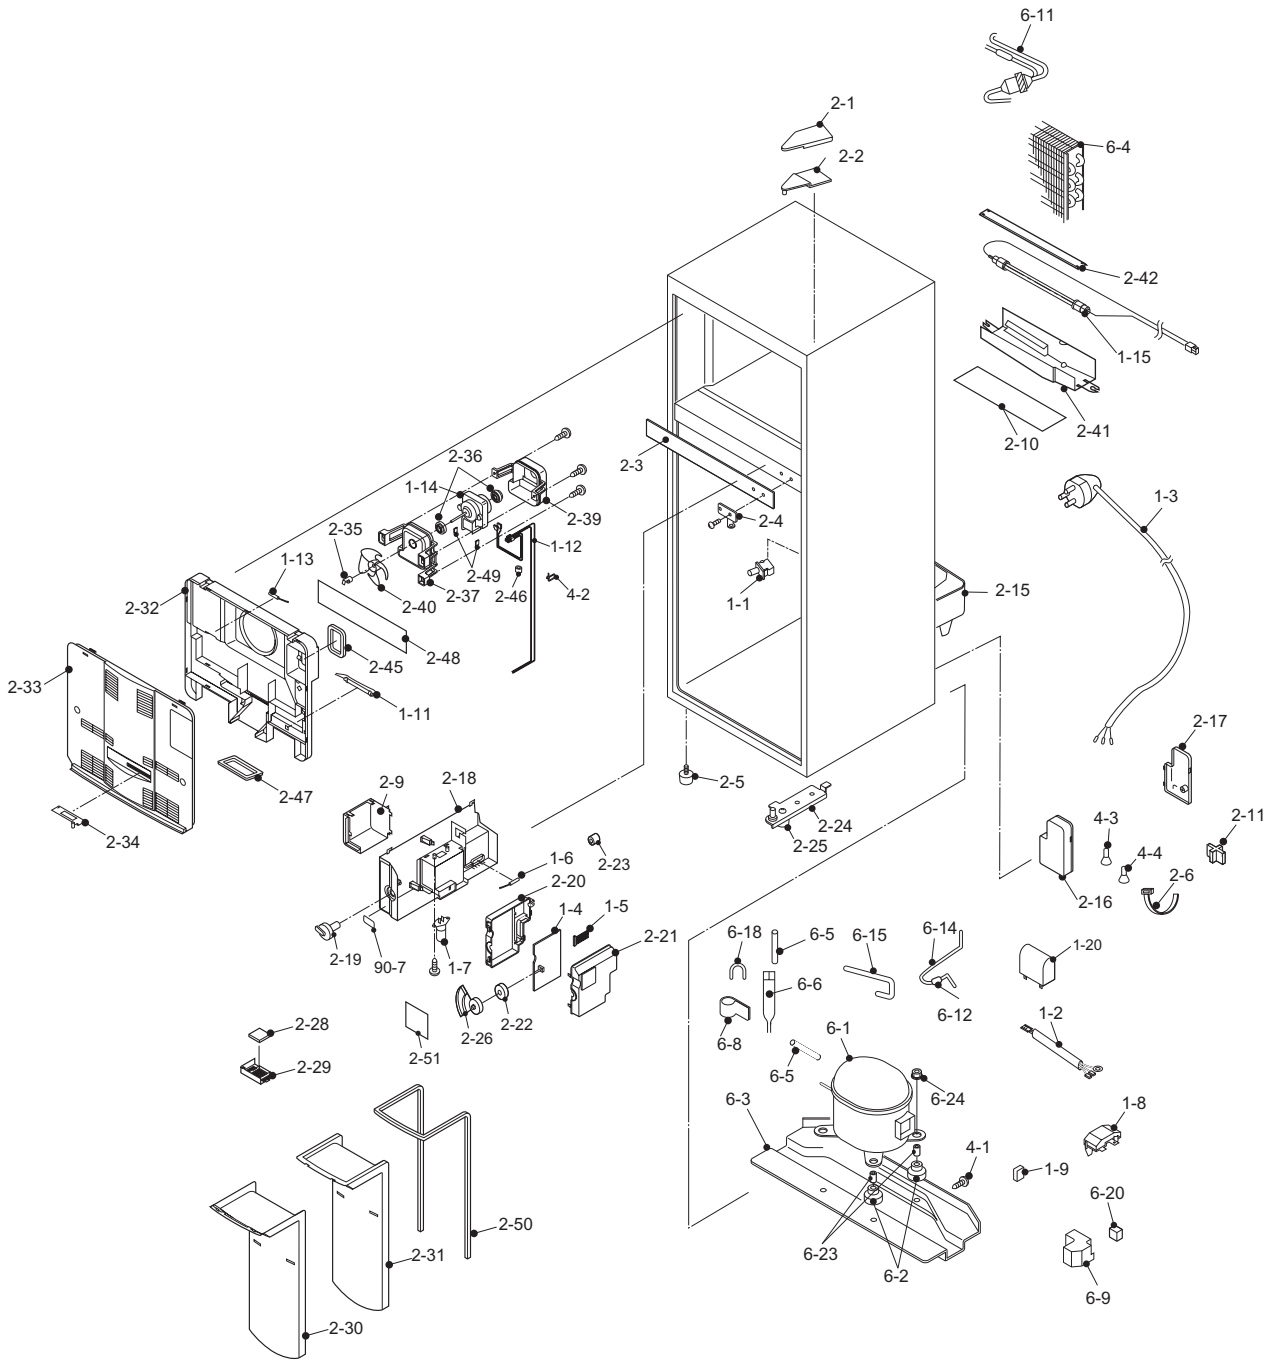

[1] SJ-260N-SL ELECTRIC,MECHANICAL,CYCLE PARTS

NO.	PARTS CODE	PRICE RANK	NEW MARK	PART RANK	DESCRIPTION
[1] SJ-260N-SL ELECTRIC,MECHANICAL,CYCLE PARTS					
1-1	QSW-PA092CBZA	AH			Door switch
1-2	FCNW-A887CBKZ	AM			Relay wire ass'y
1-3	QACC-A156CBZZ	AQ			Source cord
1-4	FPWB-A451CBKZ	BQ			Pwb l ass'y
1-5	FW-VZA157CBZZ	AP			Lead rc-box
1-6	RH-HXA097CBZZ	AT			R-thermistor
1-7	RLMP-A037CBZZ	BD			Lamp
1-8	RHOG-A211CBZZ	AW			Protector
1-9	RSTT-A179CBZZ	AR			Ptc relay
1-11	FFS-TA093CBKZ	AP			Fuse ass'y
1-12	FW-VZA156CBZZ	AH			Lead ev cover