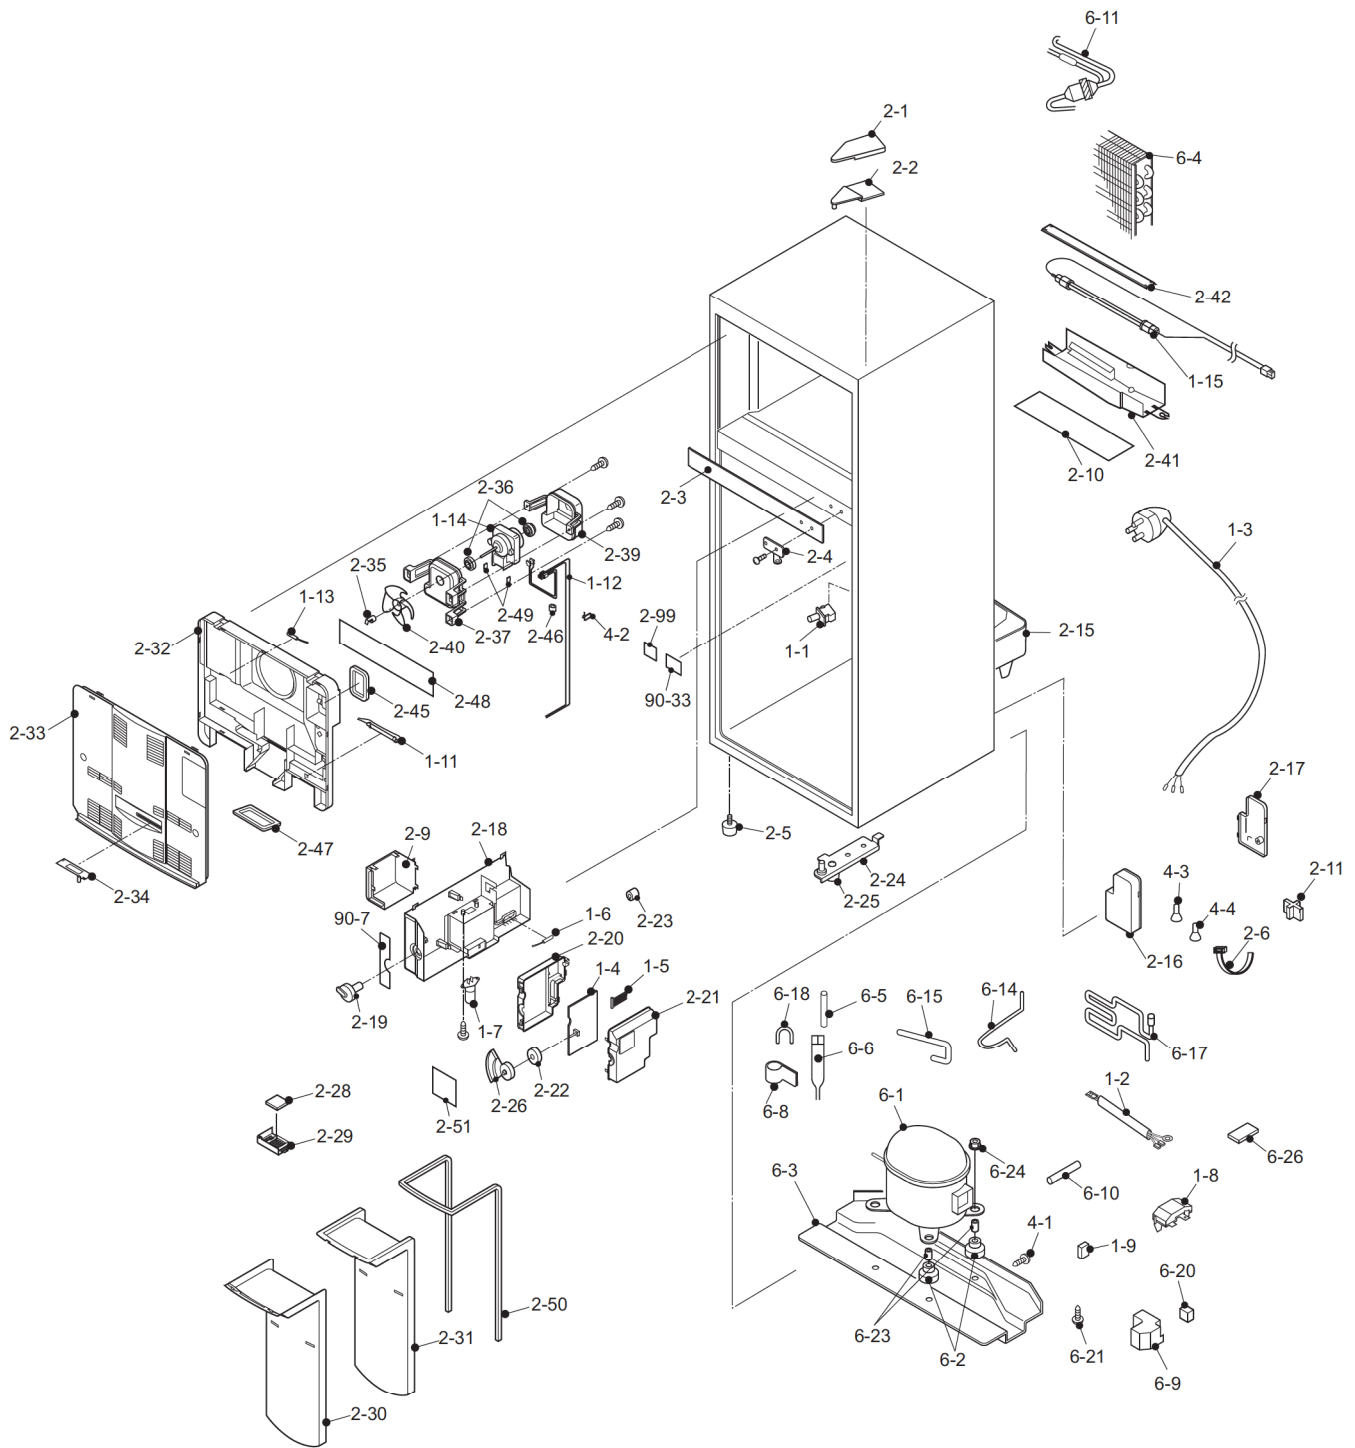

[7] SJ-340S ELECTRIC,MECHANICAL,CYCLE PARTS

NO.	PARTS CODE	PRICE RANK	NEW MARK	PART RANK	DESCRIPTION
<b>[7] SJ-340S ELECTRIC,MECHANICAL,CYCLE PARTS</b>					
1-1	QSW-PA092CBZA	AH			Door switch
1-2	FCNW-A997CBKZ	AP			Relay wire ass'y
1-3	QACC-A156CBZZ	AQ			Source cord
1-4	FPWB-A490CBKZ	BQ			Pwb l ass'y
1-5	FW-VZA157CBZZ	AP			Lead rc-box
1-6	RH-HXA097CBZZ	AT			R-thermistor
1-7	RLMP-A037CBZZ	AM			Lamp
1-8	RHOG-A211CBZZ	AW			Protector
1-9	RSTT-A179CBZZ	AR			Ptc relay
1-11	FFS-TA094CBKZ	AR			Fuse ass'y
1-12	FW-VZA156CBZZ	AH			Lead ev cover
1-13	RH-HXA098CBZZ	AT			Def thermistor

[8] SJ-340S DOOR, ATTACHMENT PARTS