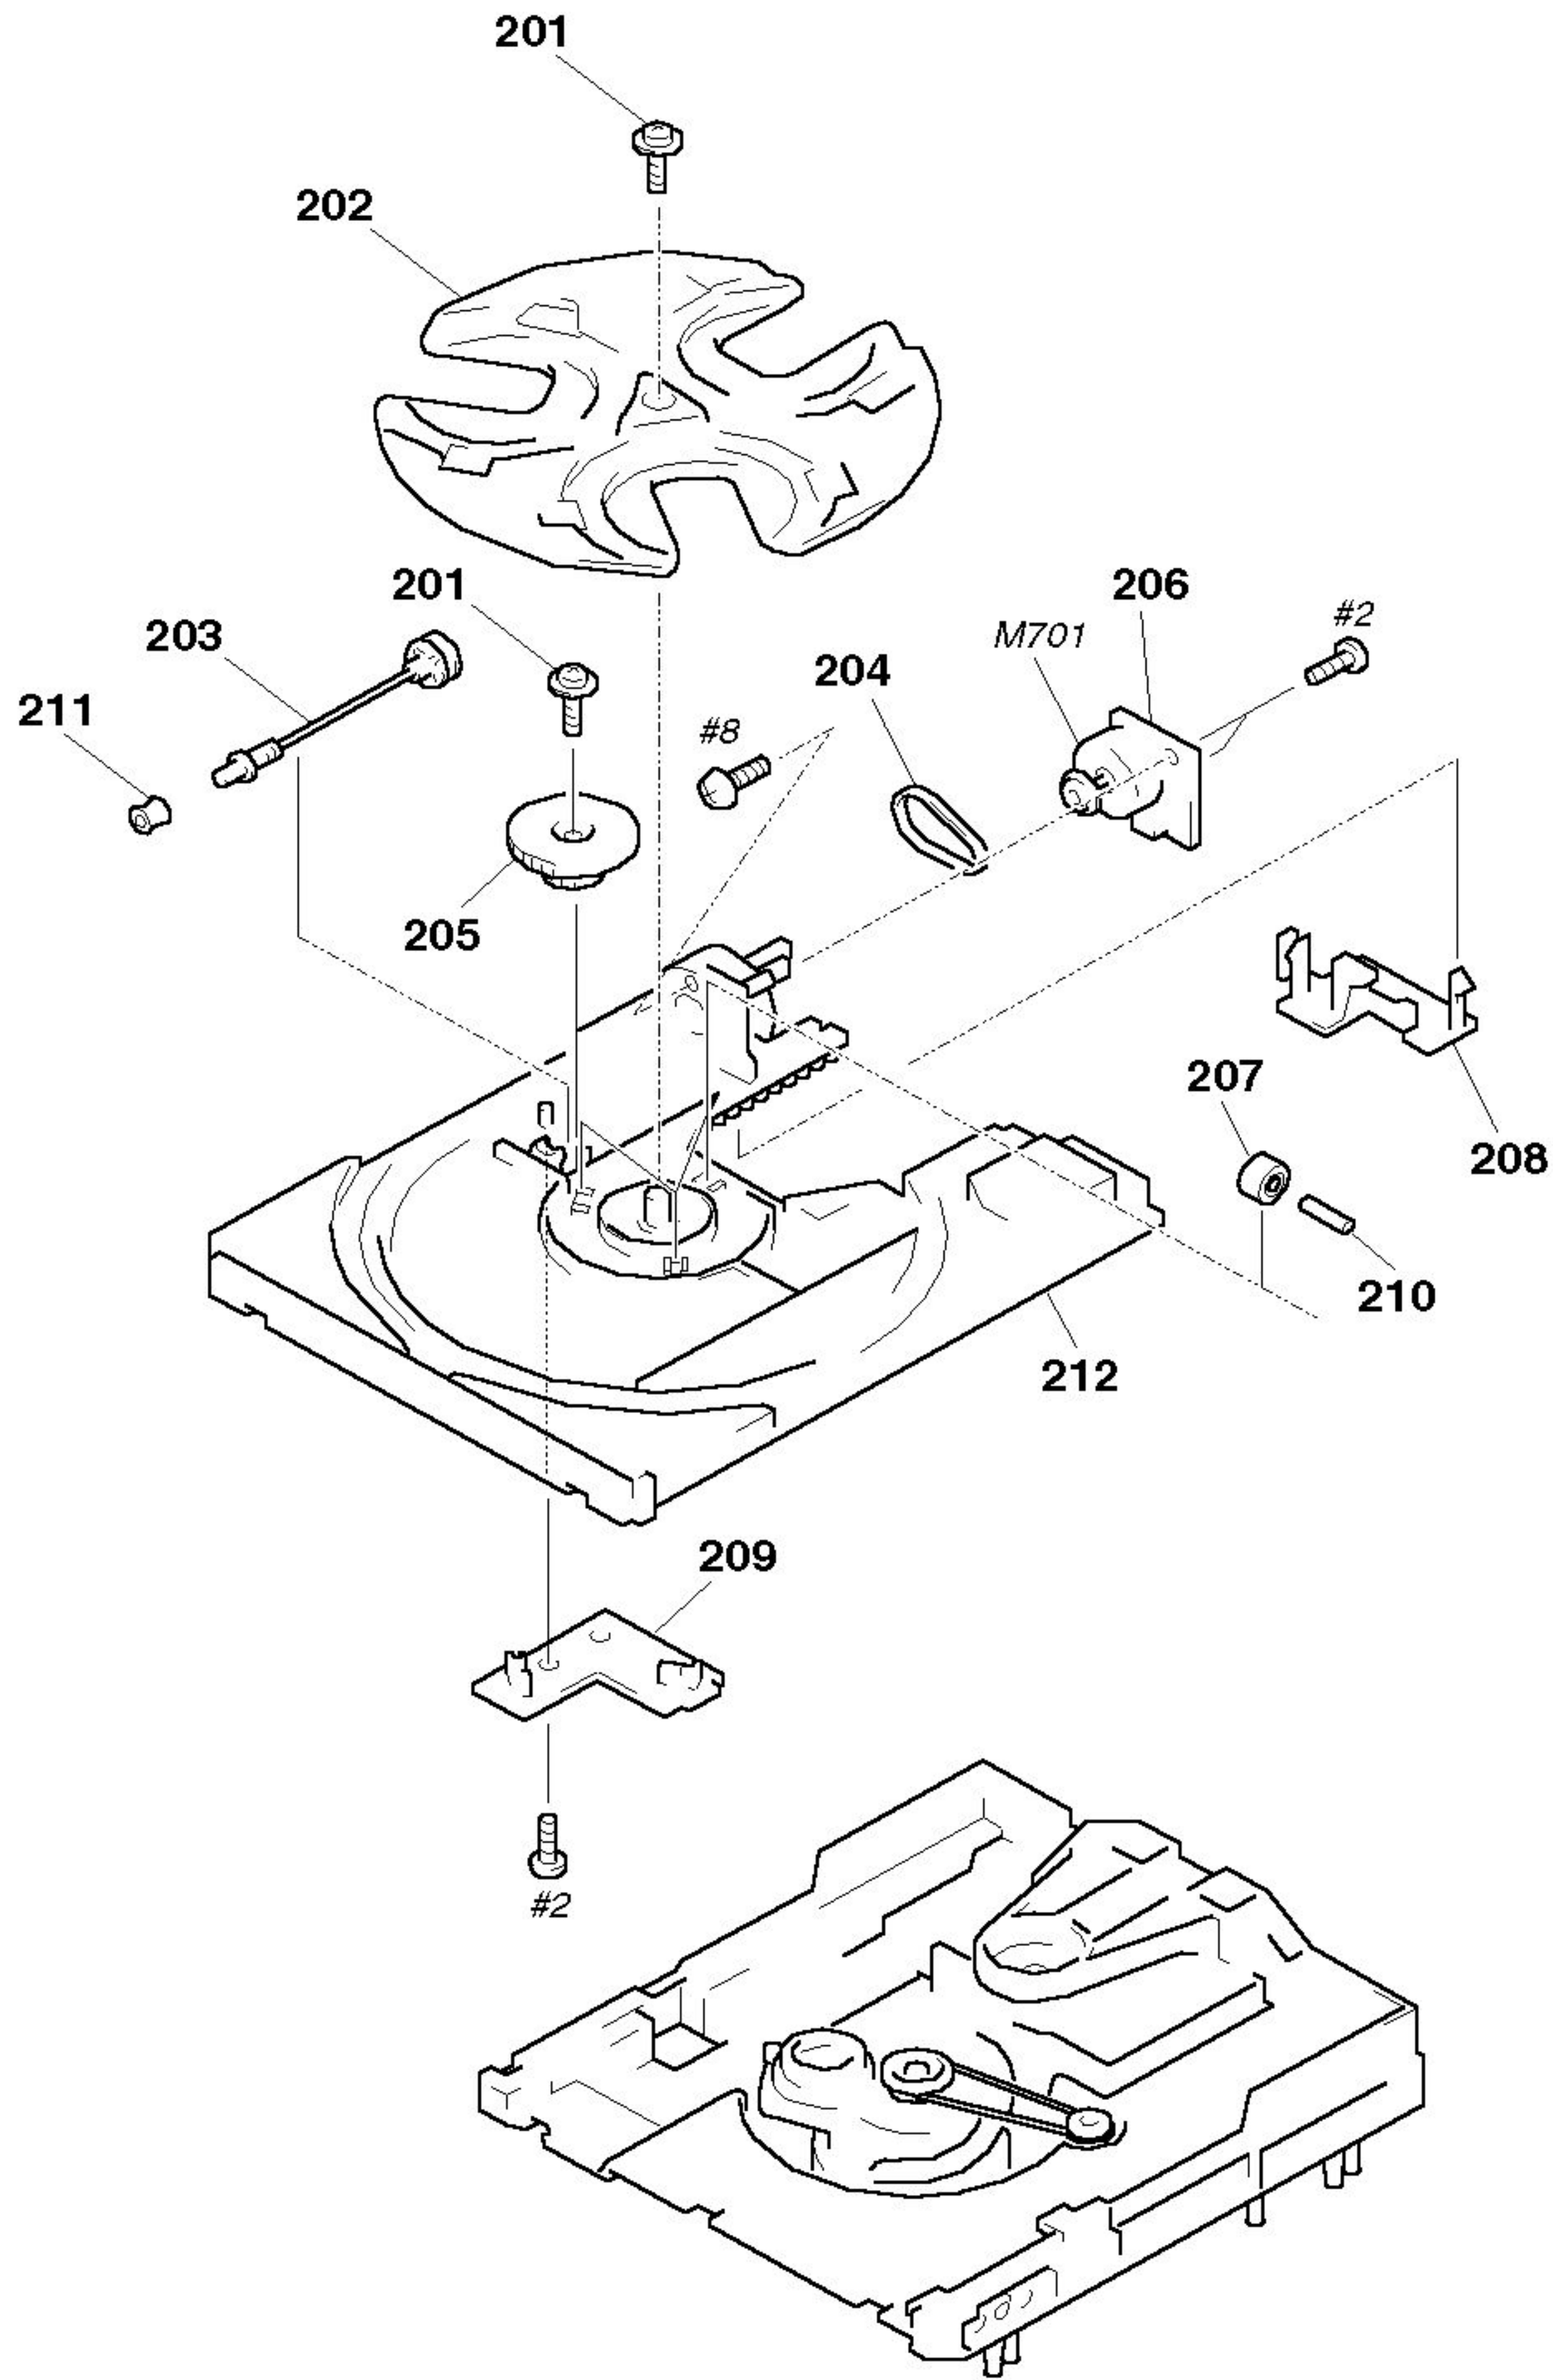

8-4. CD MECHANISM DECK SECTION-1 (CDM38L-5BD29AL)  
(CDM38LH-5BD29AL)

Ref. No.	Part No.	Description	Remark	Ref. No.	Part No.	Description	Remark
201	4-981-789-01	BRACKET (2), YOKE		208	4-977-941-01	BEARING (WORM)	
202	4-977-945-01	TRAY (TURN)		* 209	1-658-576-11	SENSOR BOARD	
203	X-4946-665-1	SHAFT ASSY, WORM		210	4-934-376-01	SHAFT (ROLLER)	
204	4-977-943-01	BELT (TURN) (1.2)		211	4-981-187-01	COLLAR (WORM)	
205	4-977-956-01	WHEEL, WORM		212	4-977-944-01	TRAY (SLIDE)	
* 206	1-658-577-11	MOTOR (TURN) BOARD		M701	A-4672-004-A	MOTOR ASSY (TURN)	
207	4-988-162-01	ROLLER					