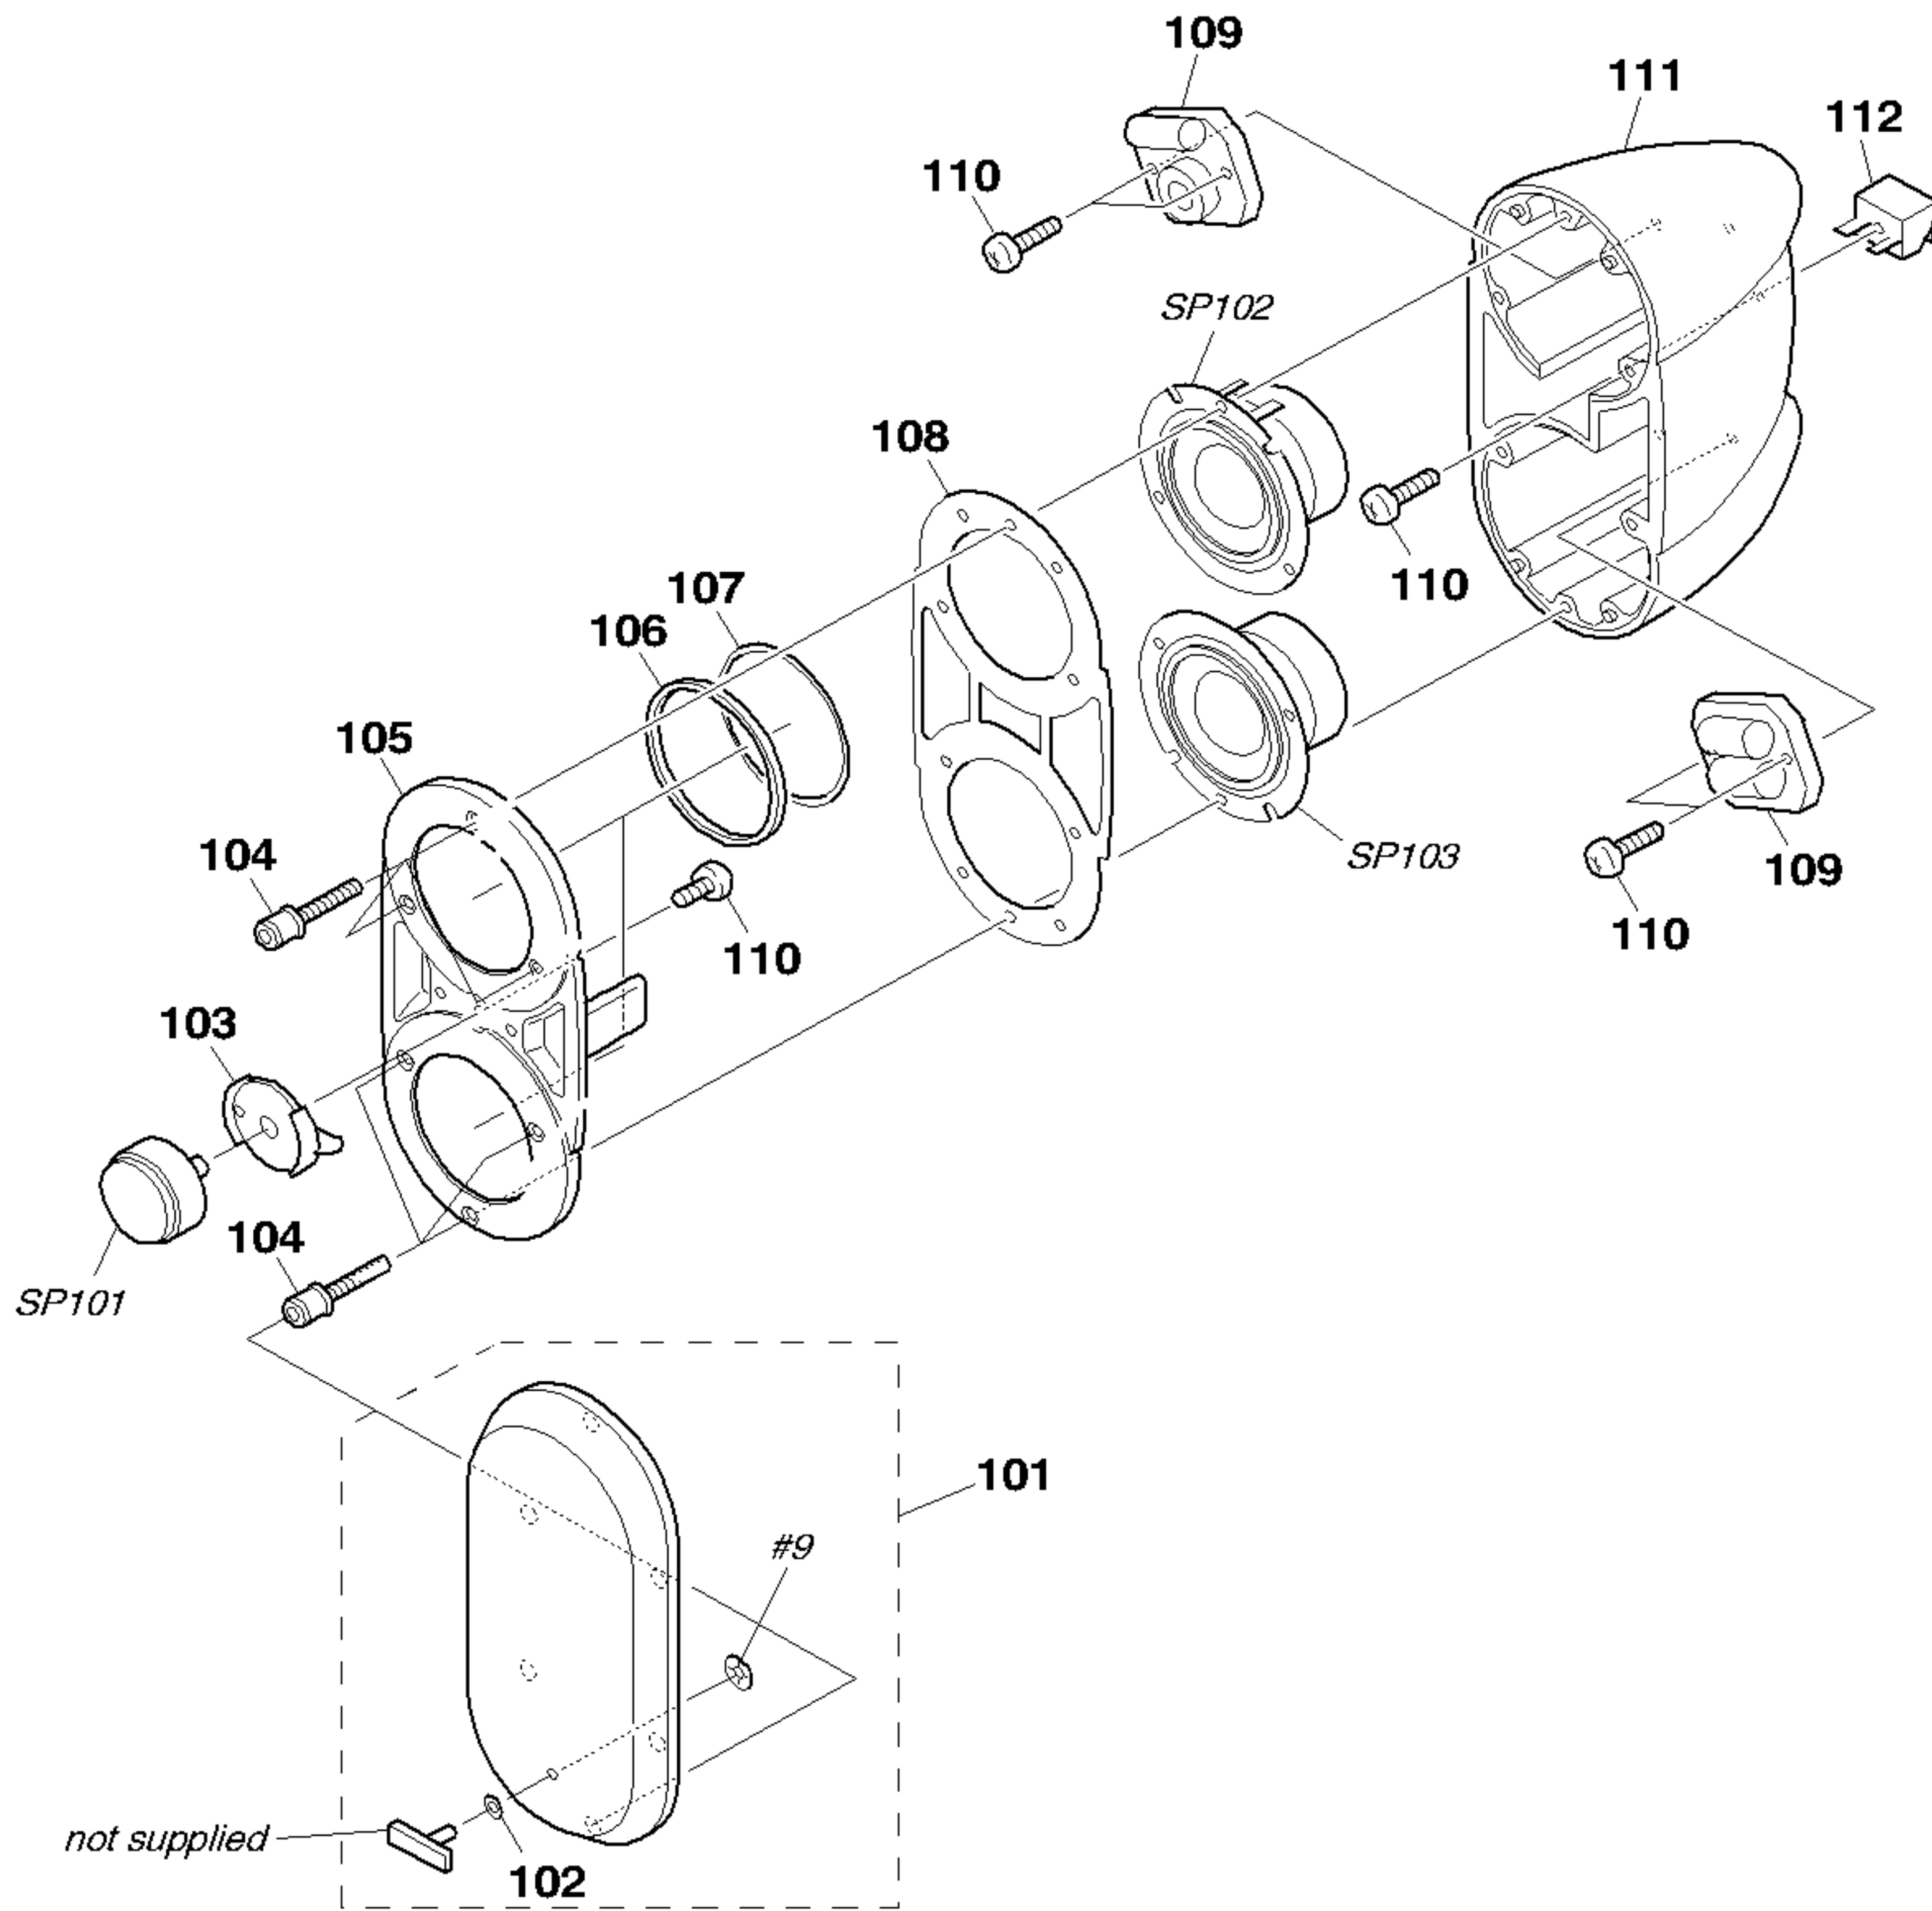

(3) SS-MS7

Ref. No.	Part No.	Description	Remark	Ref. No.	Part No.	Description	Remark
101	X-4951-883-1	FRAME ASSY, GRILLE		109	1-761-265-11	MOUNTED PC BOARD (NETWORK)	
102	3-701-436-21	WASHER POLYETHYLENE		110	4-986-971-11	SCREW (3.5)	
103	4-220-786-01	BASE, TW		111	4-220-780-01	CABINET	
104	4-220-784-01	SCREW, ORNAMENTAL		112	1-694-516-11	TERMINAL, SPEAKER	
105	4-220-779-01	PANEL, FRONT		SP101	1-529-291-11	SPEAKER (2.5cm)	
106	4-220-781-01	RING		SP102	1-529-290-11	SPEAKER (5cm)	
107	4-222-663-01	PACKING		SP103	1-529-290-11	SPEAKER (5cm)	
108	4-220-785-01	PACKING					