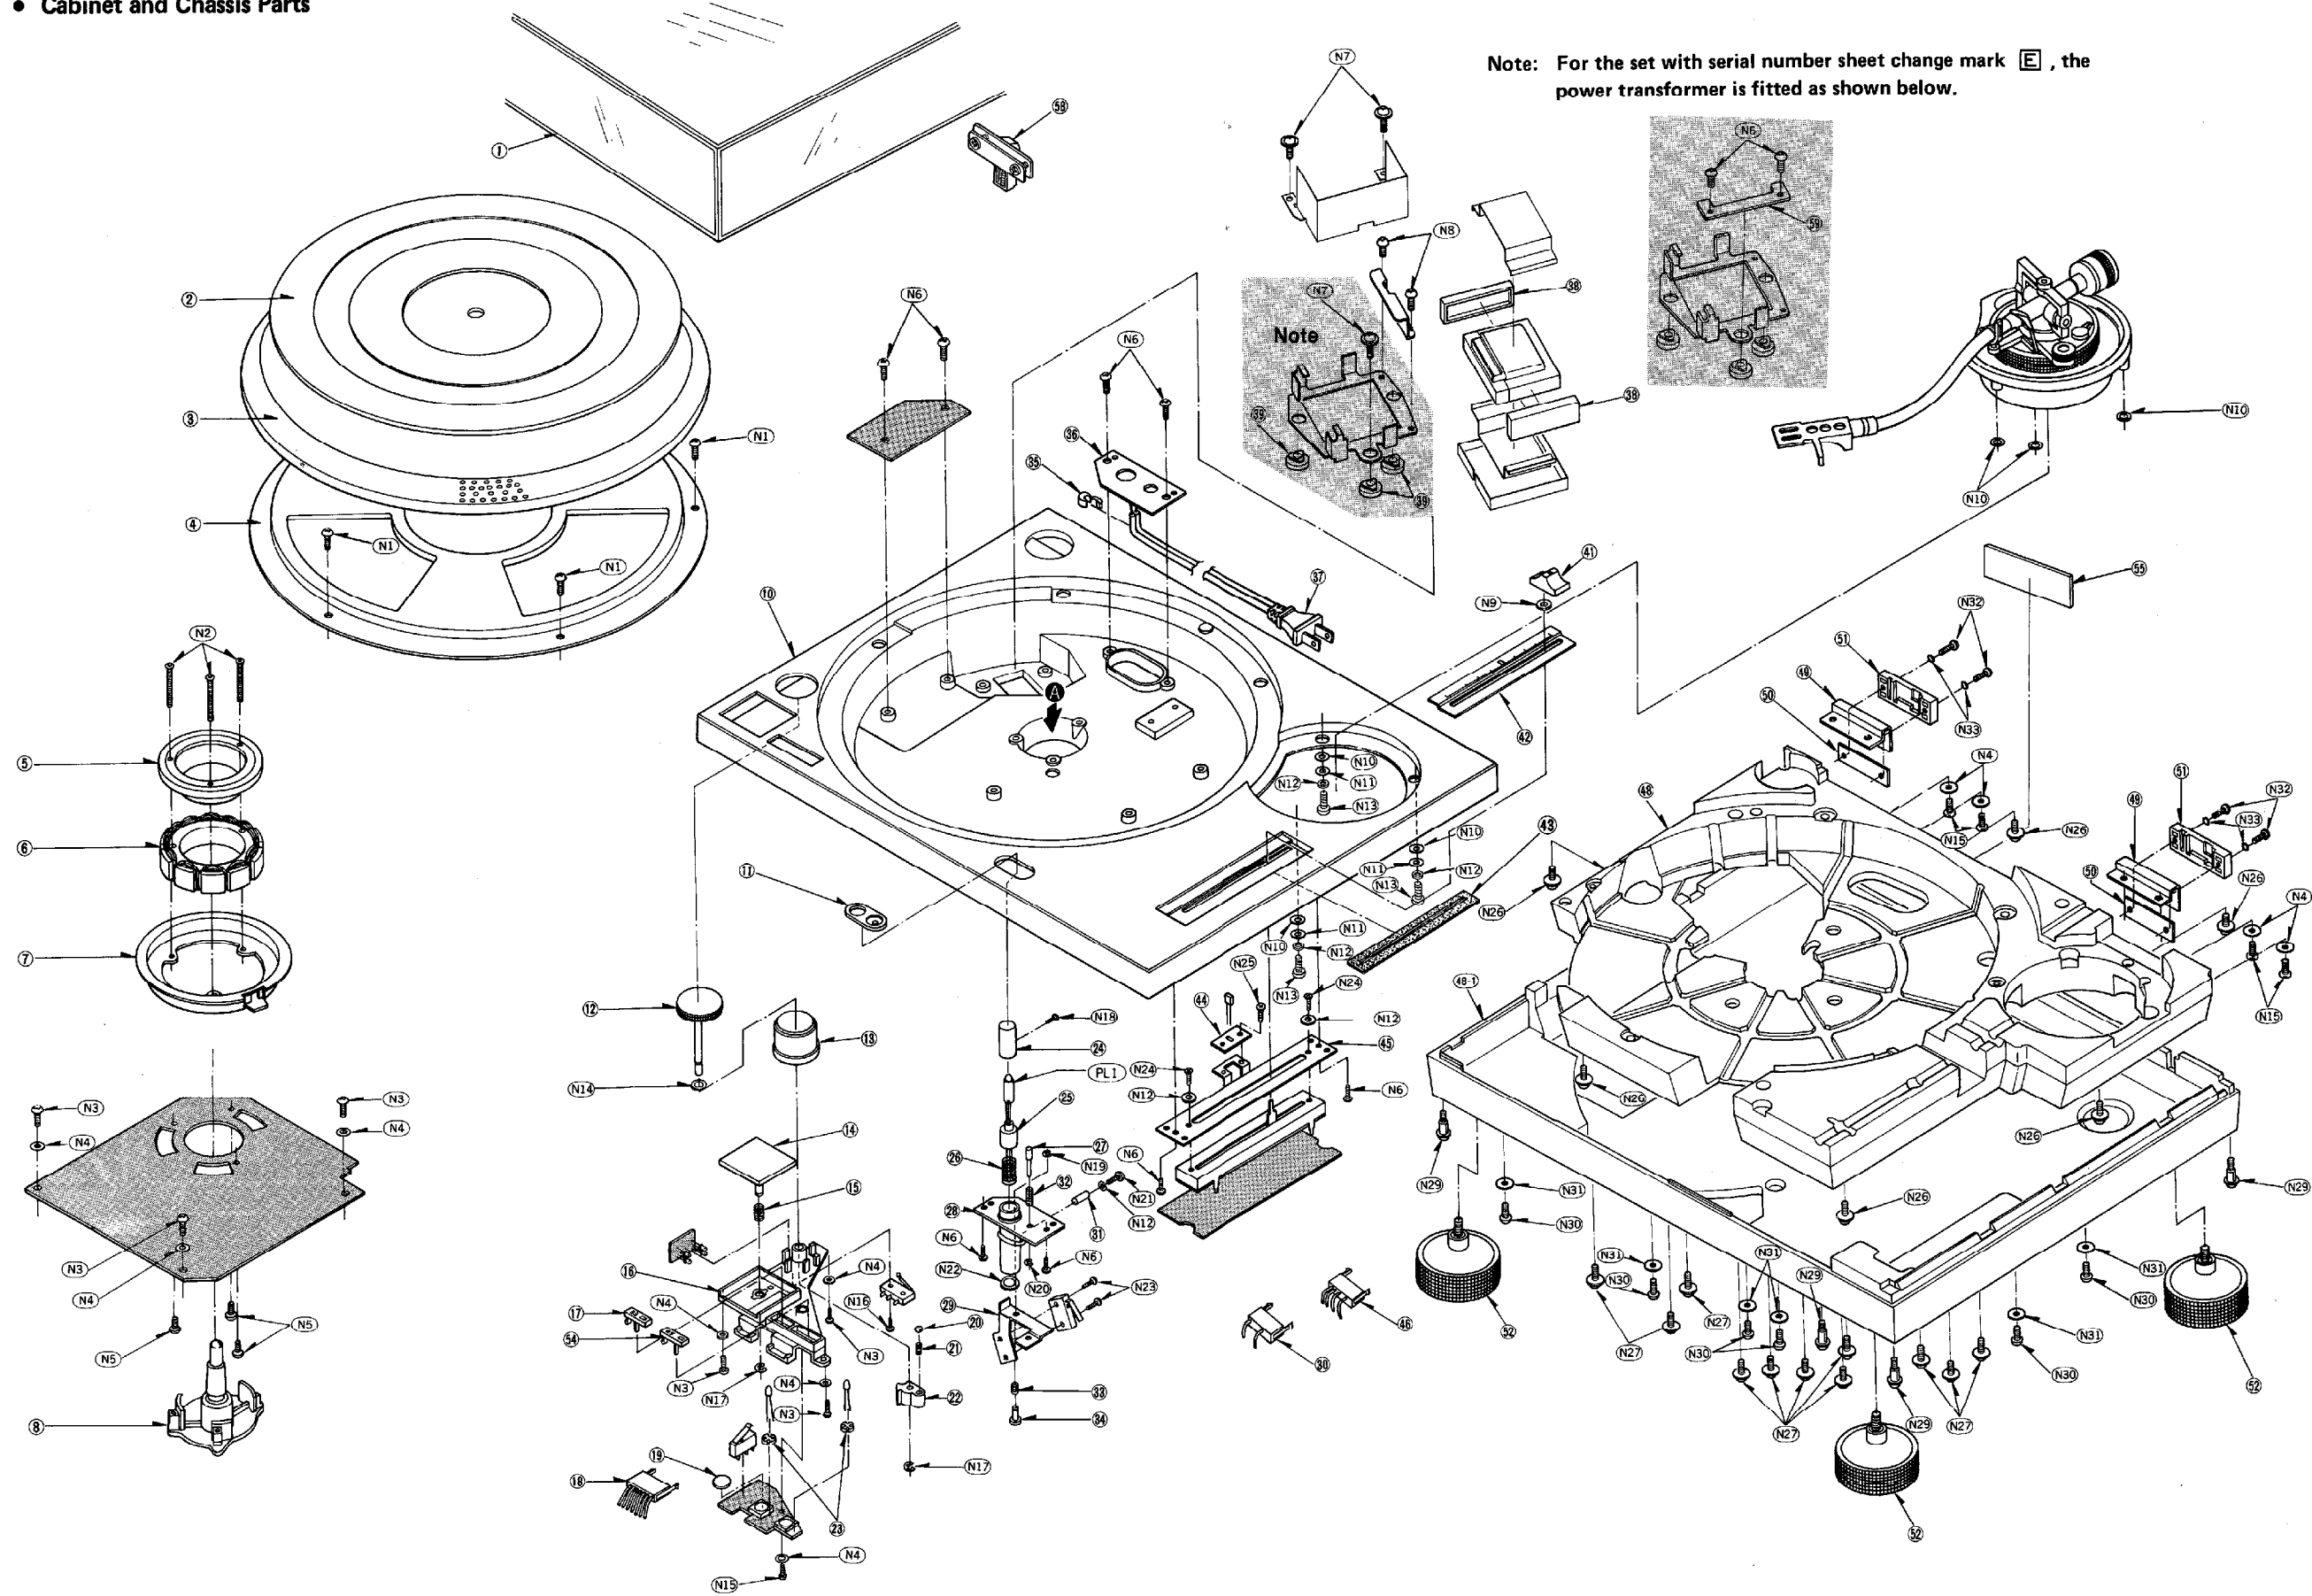

■ EXPLODED VIEWS
 • Cabinet and Chassis Parts

Note: For the set with serial number sheet change mark **E**, the power transformer is fitted as shown below.

SL-1200MK2/1210MK2

• Tonearm Parts