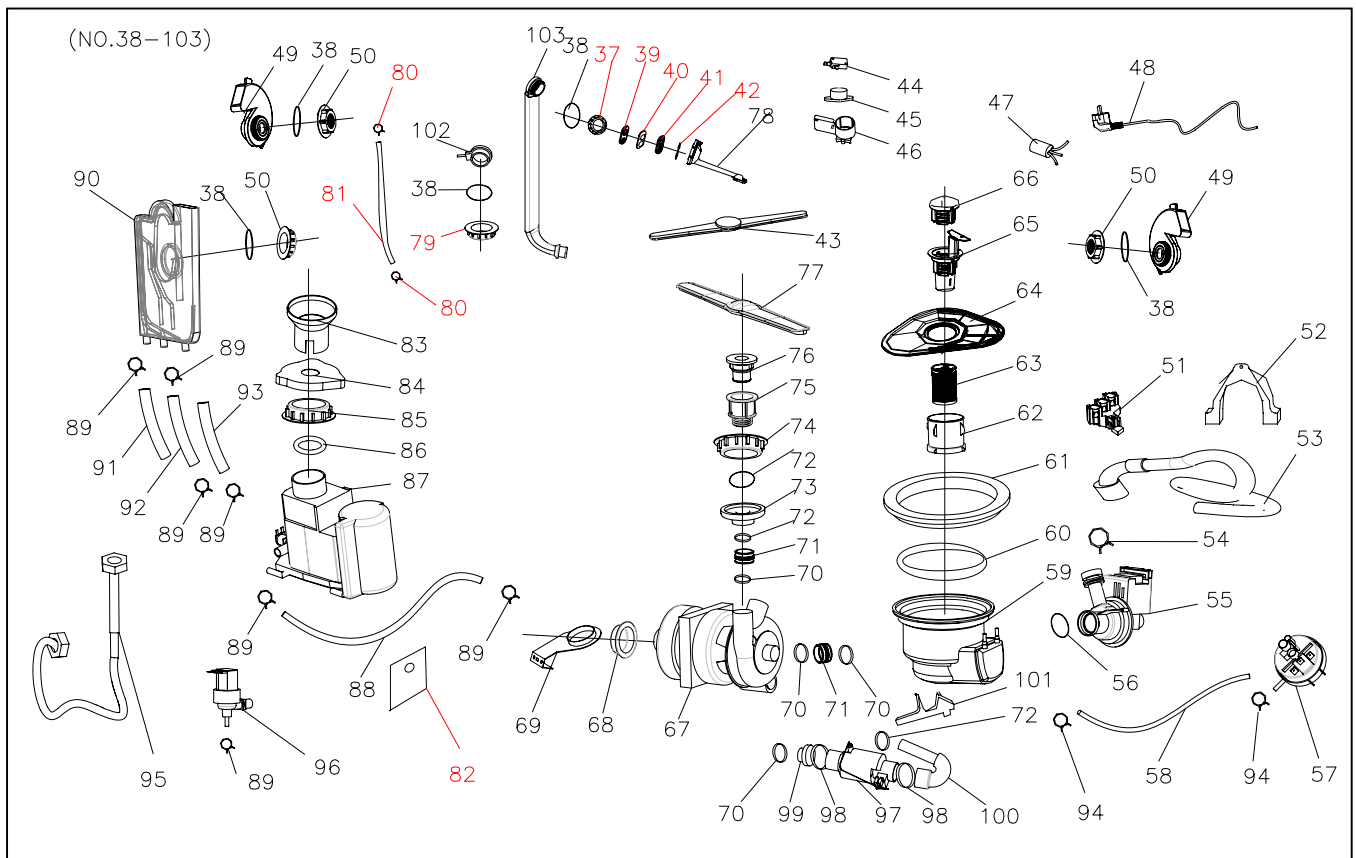

Dishwasher

Model: DW6 55 FI

BOM: FA01K0E0Q00

Dishwasher

Model: DW6 55 FI

BOM: FA01K0E0Q00