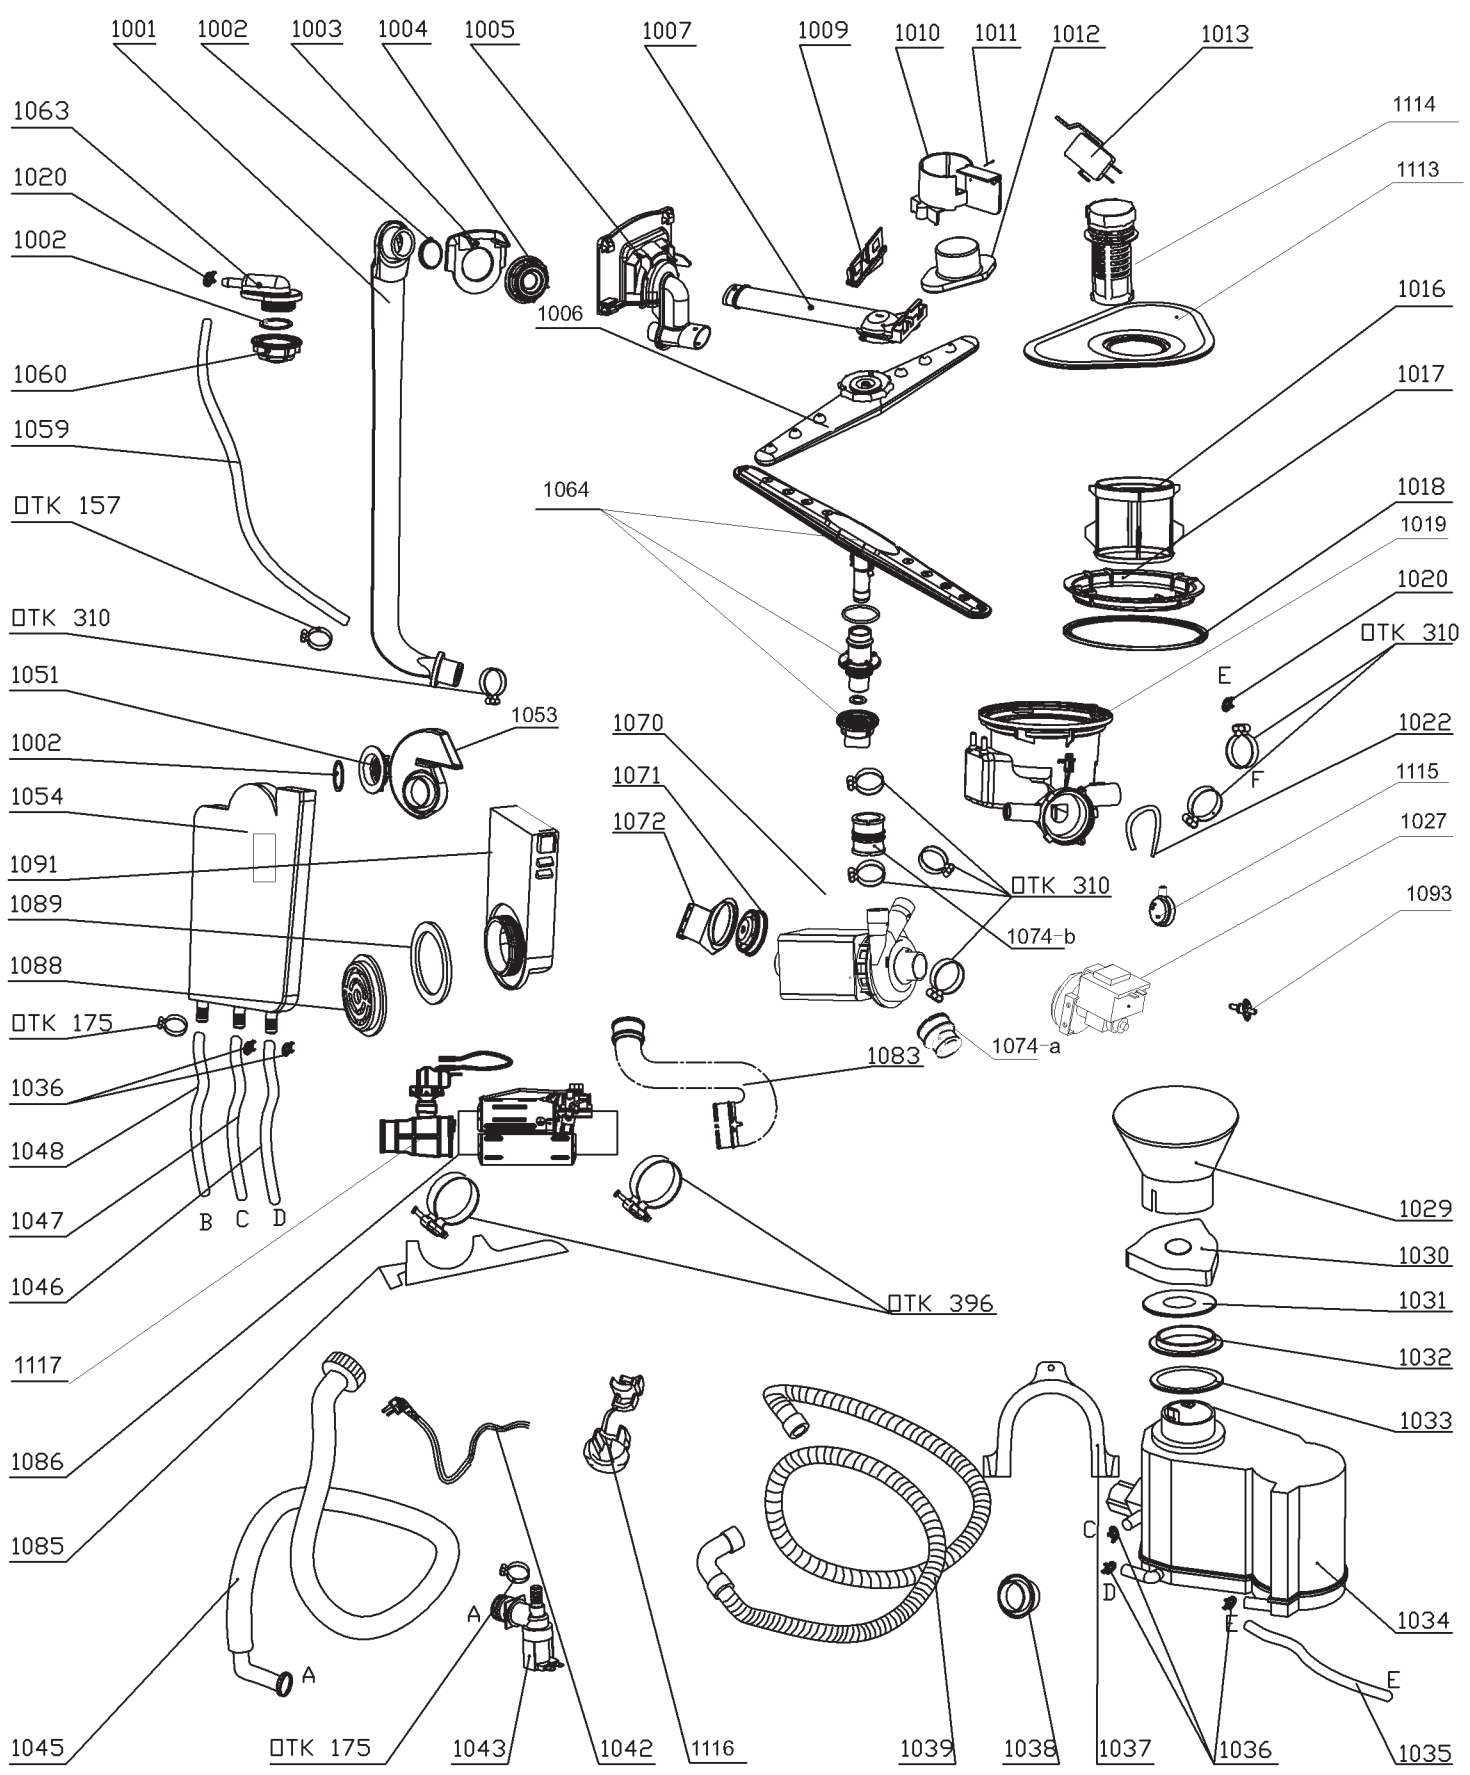

# LAVAVAJILLAS / DISHWASHER MOD. LP7 440 INOX VR01