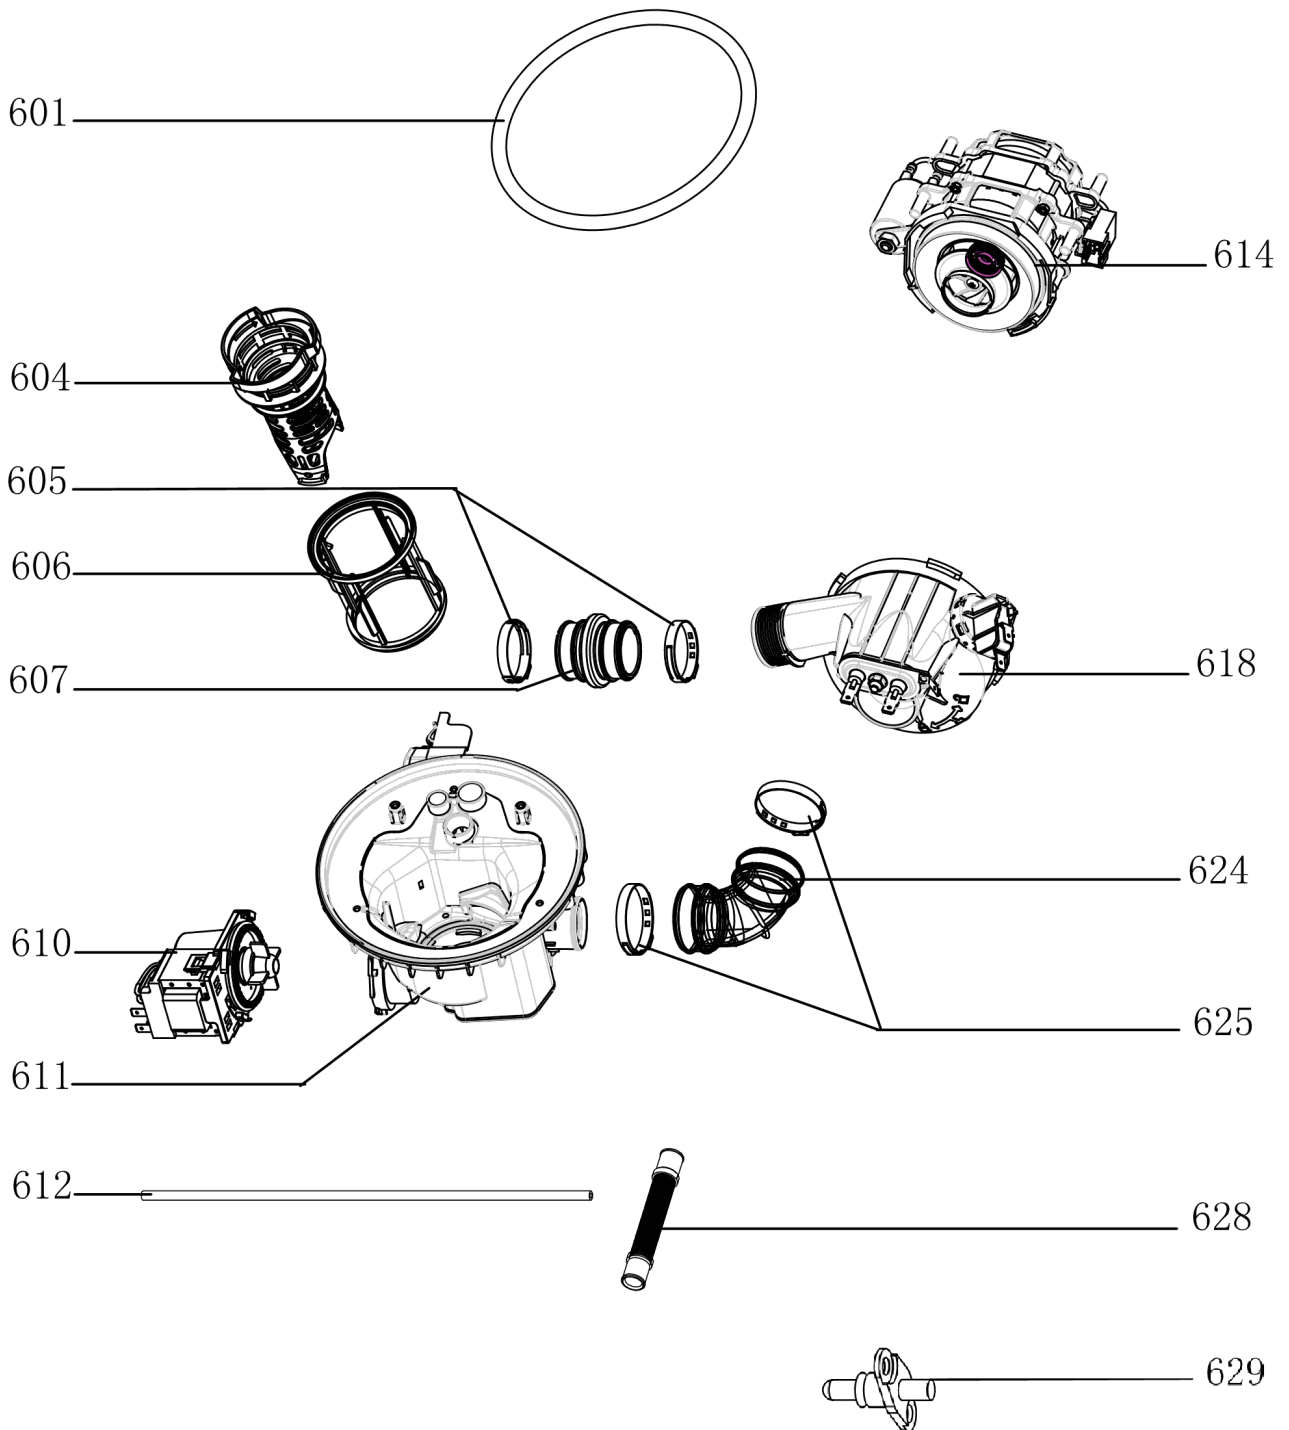

DESPIECE / EXPLODED VIEW

LP8 820

PLANO: 1

DESPIECE / EXPLODED VIEW

LP8 820

PLANO: 2

DESPIECE / EXPLODED VIEW

LP8 820

PLANO: 3

DESPIECE / EXPLODED VIEW

LP8 820

PLANO: 4

DESPIECE / EXPLODED VIEW

LP8 820

PLANO: 5

DESPIECE / EXPLODED VIEW

LP8 820

PLANO: 6

701

710

702

711

709

DESPIECE / EXPLODED VIEW