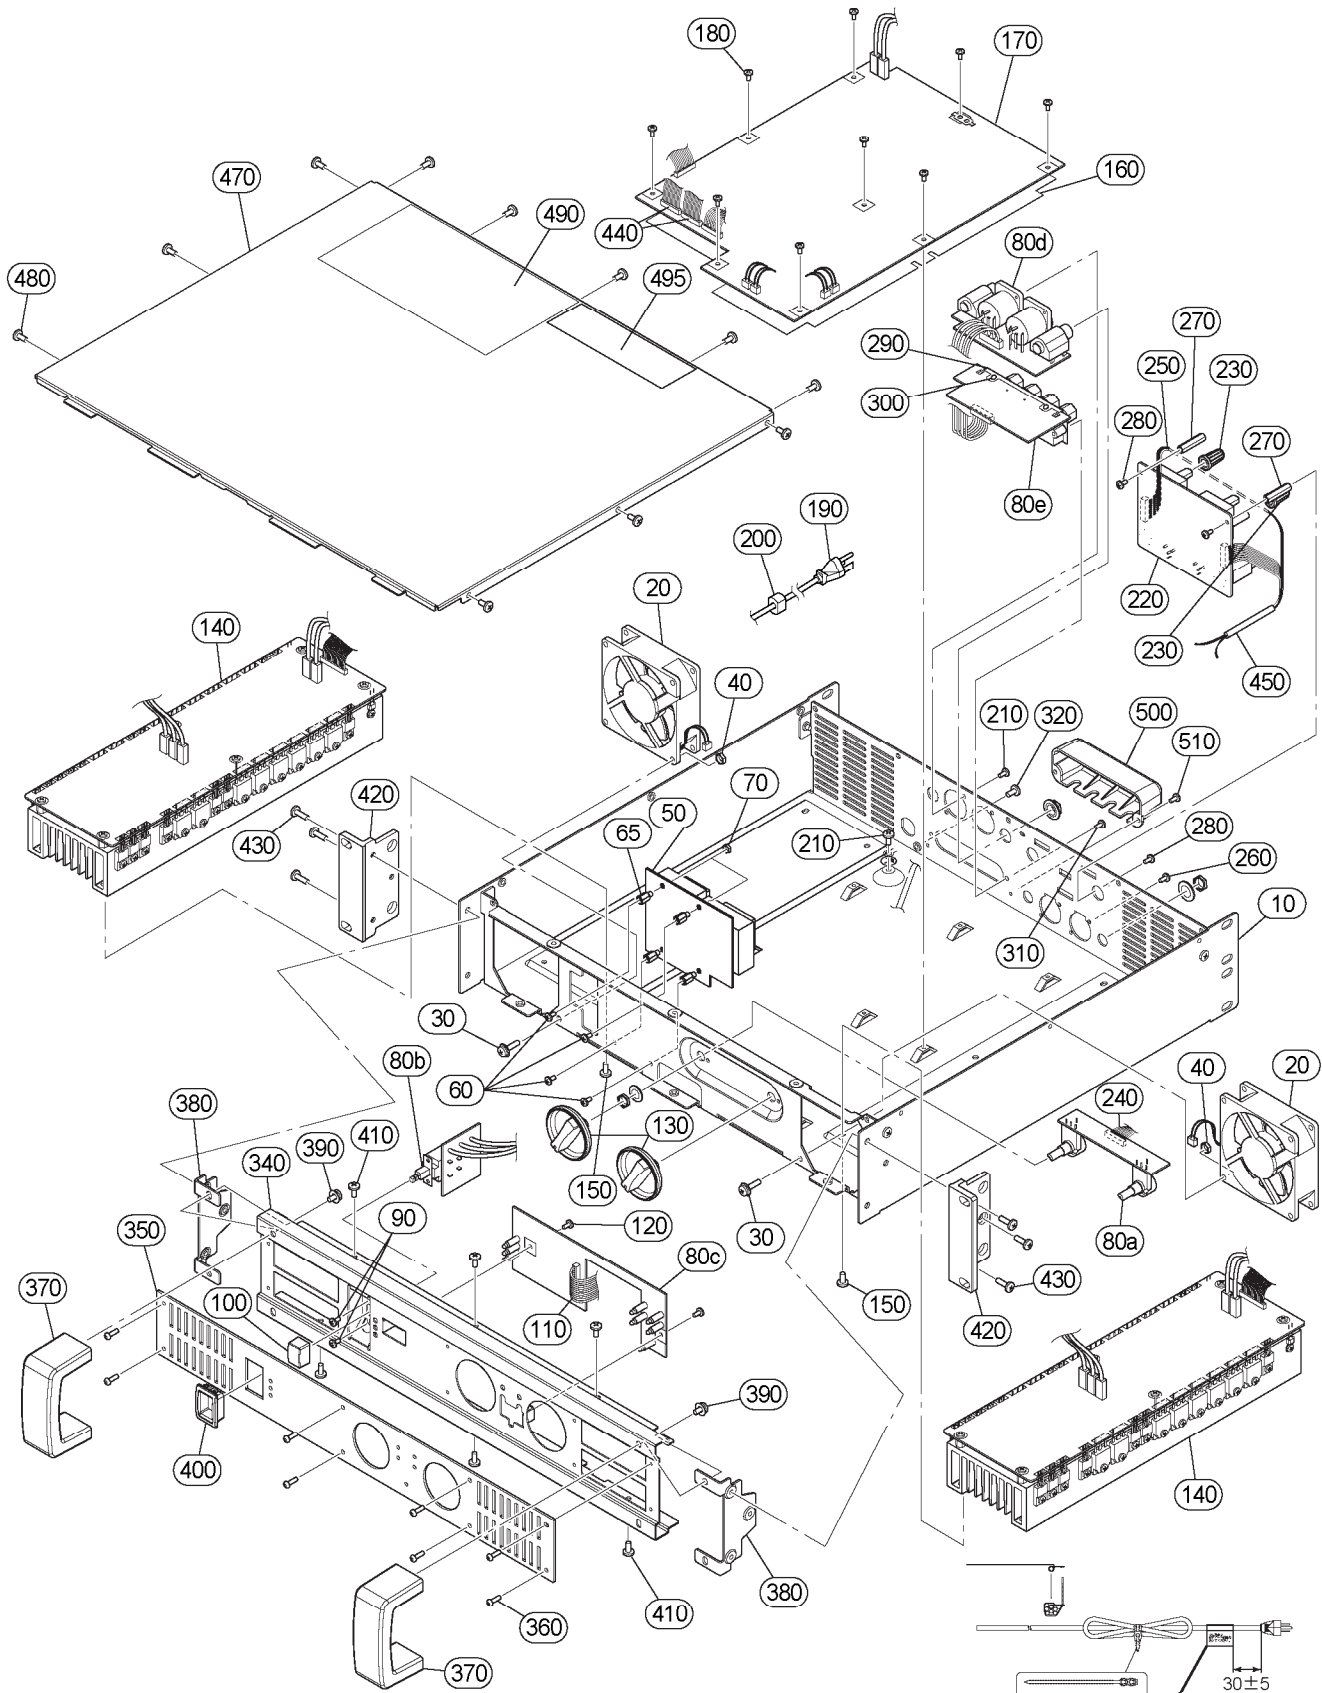

OVERALL ASSEMBLY (総組立)

Stick Caution Label(WB12860)
for Power Supply cord of J destination.