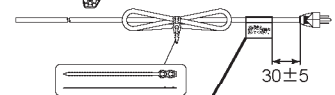

OVERALL ASSEMBLY (総組立)

Stick Caution Label(WB12860)
for Power Supply cord of J destination.